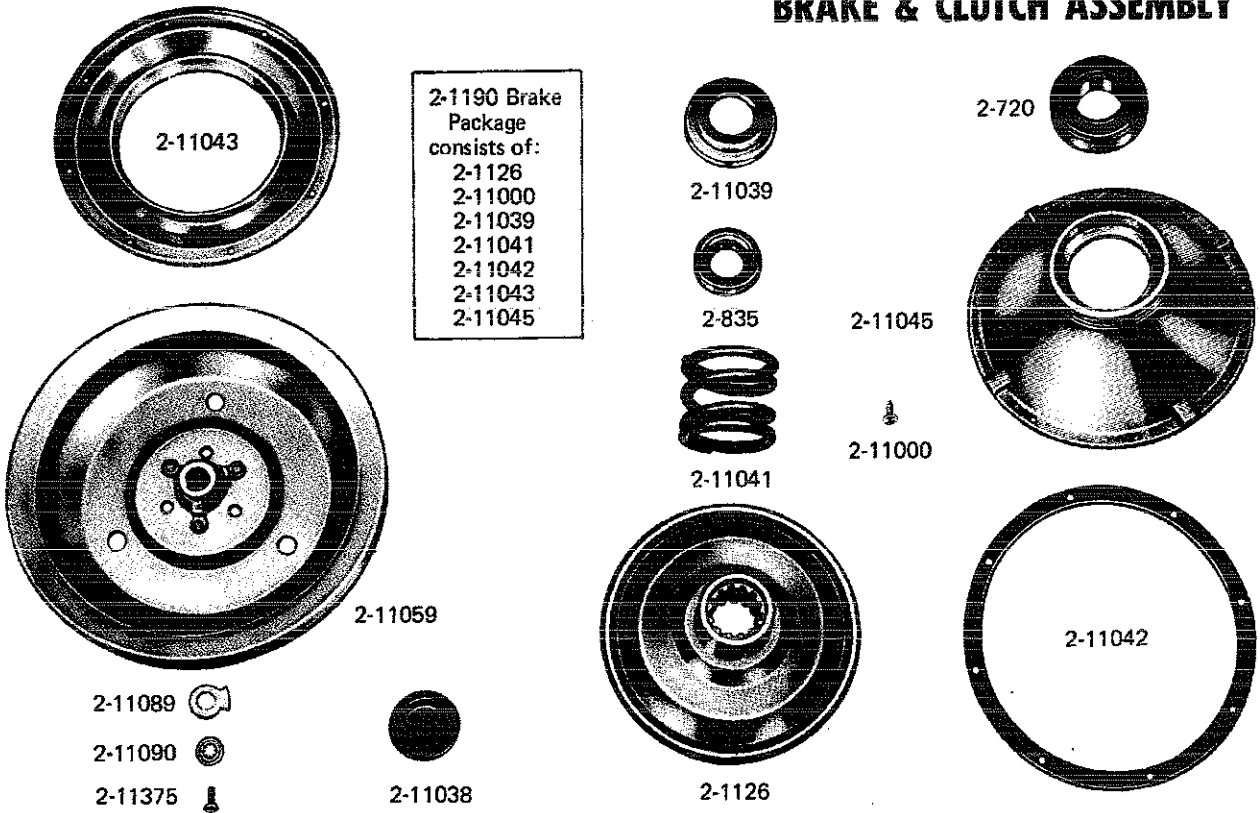

BRAKE & CLUTCH ASSEMBLY