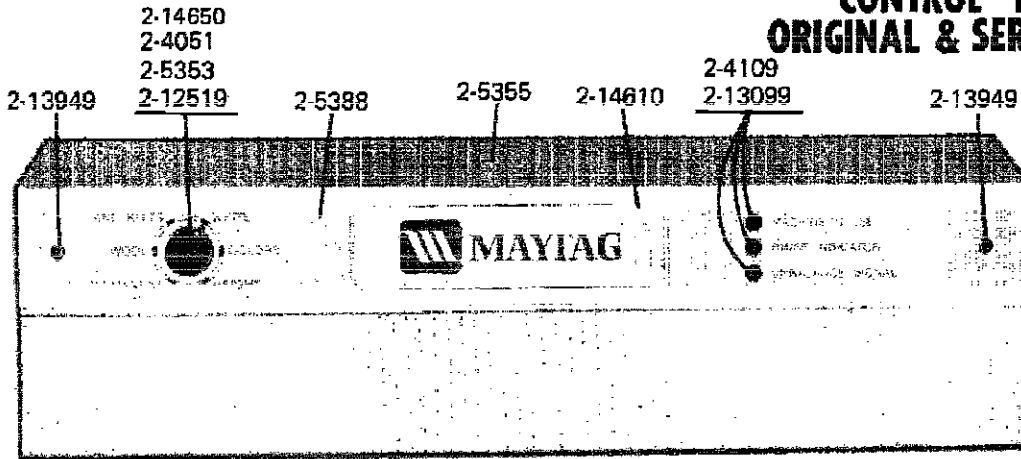

Illustrated Parts Lookup - A22CA, 05 - CONTROL PANEL

10

MODELS A21-A22

SPECIFY COLOR IF OTHER THAN WHITE

**CONTROL PANEL
ORIGINAL & SERIES 01**

PARTS FOR A21 ONLY
+ PARTS FOR A22 ONLY

Illustrated Parts Lookup

Parts for COMMERCIAL LAUNDRY Model "A22CA", Image Section "05 - CONTROL PANEL"

Item	Part Number	Part Description	Alt Part	Series	Qty
1	NLA	TOP COVER-WHITE		01	1
2	205415	SWITCH, LID (W/O TUB LIGHT)	279347	01	1
3	203961	PRESSURE SWITCH	22004474	01	1
5	204051	KNOB	22204051	01	1
6	204109	3 BULB SIGNAL LIGHT		01	1
7	NLA	MAIN WIRE HARNESS		01	-
8	NLA	MAIN WIRE HARNESS		01	-
9	NLA	CONTROL CENTER-WHITE		01	-
10	NLA	CONTROL CENTER-WHITE		01	-
11	NLA	CONTROL CENTER-WHITE		01	1
12	NLA	MAIN WIRE HARNESS		01	-
13	204968	PLUNGER & BRACKET ASSEMBLY--W		01	1
14	205353	SWITCH, TEMP.		01	1
15	NLA	TOP COVER-WHITE		01	1
16	NLA	CONTROL COVER-WHITE		01	1
17	NLA	CONTROL PANEL WITH LENS		01	1
18	211294	SCREW		01	1
19	211737	WIRE CONNECTOR	7405P100-60	01	1
20	212276	SCREW	W10116760	01	1
21	212519	SCREW, No.8-32 X 1/4 INCH		01	1
22	212937	MOISTURE BARRIER		01	1
23	212942	AIR DOME AND TUBE	22001619	01	1
24	213042	BACK PANEL		01	1
25	213099	LENS FOR CONTROL PANEL		01	1
26	213501	SCREW (No.6-20 X 1-1/8 INCH)		01	1
27	213718	LID SWITCH PLUNGER		01	1
28	213719	UNBALANCE LEVER		01	1
29	213720	SPRING		01	1
30	213949	SCREW (No.8-18 X 5/16 INCH)		01	1
31	214135	FASTENER CLIP		01	1
32	214610	BUMPER, LID		01	1
33	Y310632	SCREW	1163839	01	1
34	410296	CLAMP, WATER LEVEL SWTCH TUBE	596669	01	1
35	910182	SCREW	25-7809	01	1
36	214650	SCREW FOR 2-4051 KNOB		01	1