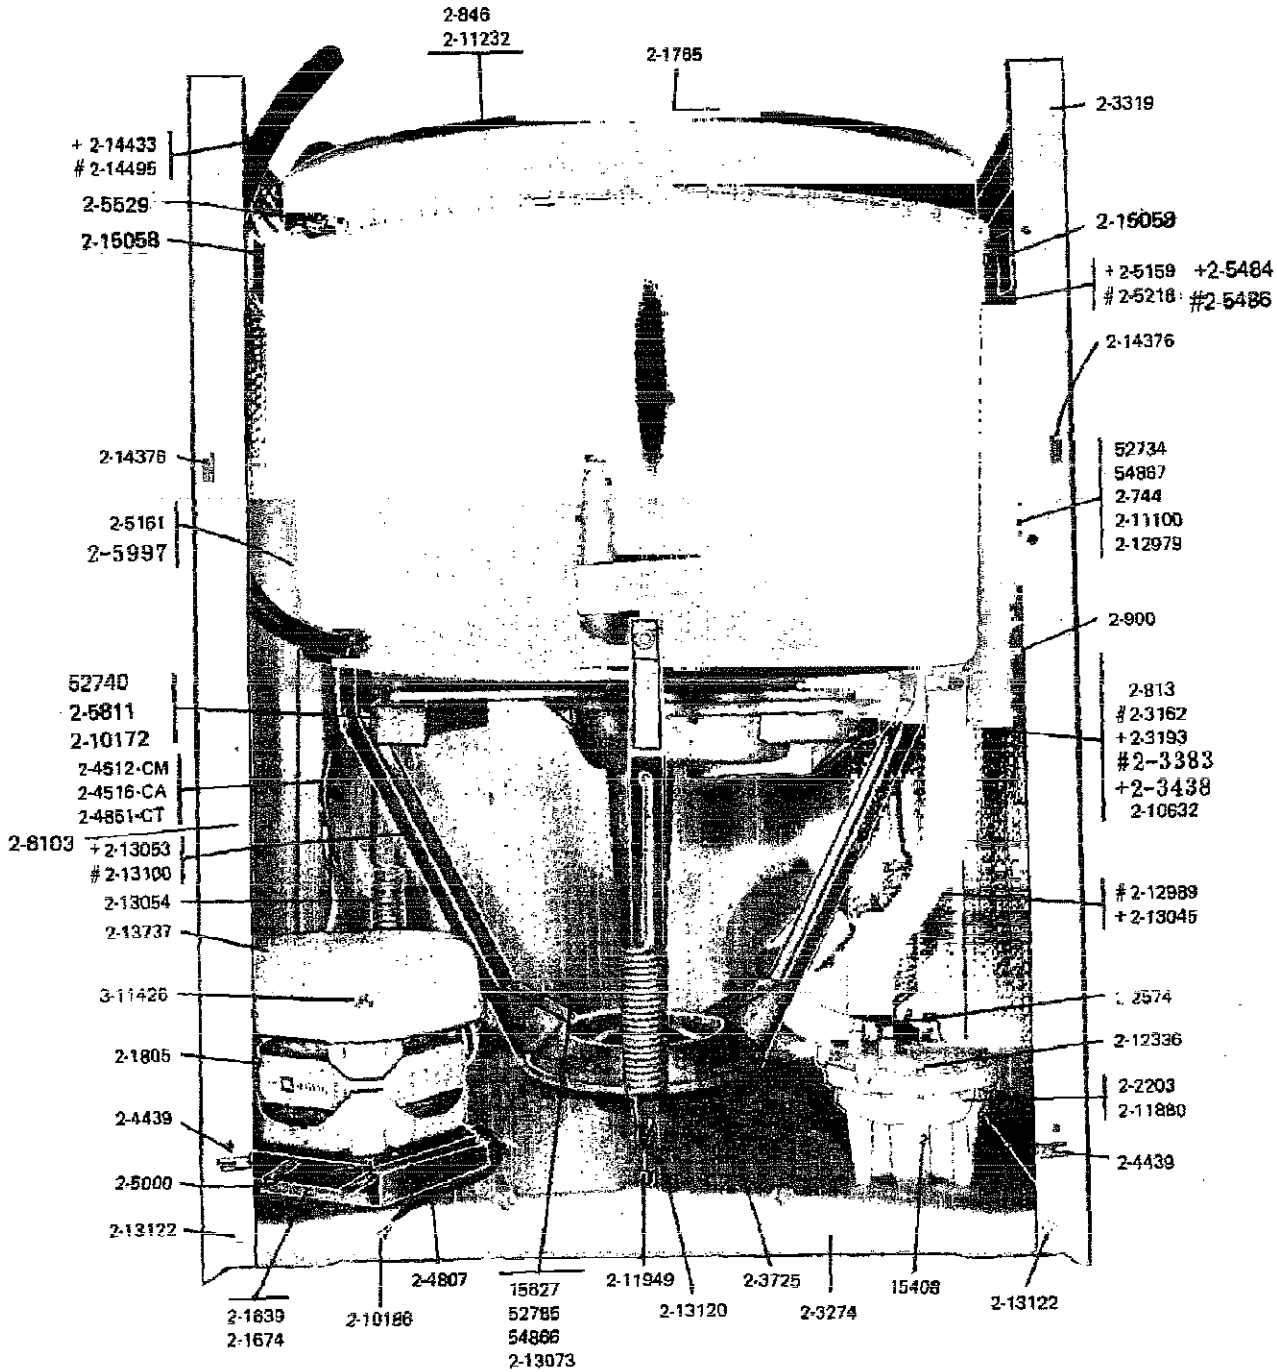

6

SPECIFY COLOR IF OTHER THAN WHITE

MODELS A21-A22

**FRONT PANEL REMOVED
ORIGINAL & SERIES 01**

Illustrated Parts Lookup

Parts for COMMERCIAL LAUNDRY Model "A22CA", Image Section "03 - FRONT PANEL
REMOVED"

Item	Part Number	Part Description	Alt Part	Series	Qty
1	Y052740	NUT			1
2	Y015408	SCREW, BEARING INSERT	22003235		1
3	Y015627	SCREW, HEX HD CAP 5/16 X 5/8			1
4	Y052734	NUT			1
5	Y052785	NUT,BRACE TO DAMPER			1
6	NLA	CAP SCREW (3/8-16 X 1)			1
7	Y054866	LOCK WASHER	486009		1
8	Y054867	WASHER, LOCK			1
9	200744	BOLT & GASKET ASSY.(SHORT)			1
10	NLA	GEAR CASE COVER ASSEMBLY			1
11	200846	CLAMP, TUB COVER			1
12	200900	CLAMP, SPRAY ARM HOSE	99002468		1
13	201639	UPPER MOTOR MOUNT			1
14	201674	LOWER MOTOR MOUNT----NA			1
15	201765	TUB COVER			1
16	201805	MOTOR (ONE SPEED)	12002351		1
17	202203	PUMP AS PAK	6-2022030		1
18	202574	CLAMP, HOSE	3367052		1
19	Y202734	BUMPER	215058		1
20	NLA	GEAR HOUSING W/STUDS & TUBE			1
21	NLA	GEAR HOUSING W/STUDS & TUBE			1
22	203274	BASE WITH DAMPER PADS			1
23	NLA	CABINET-WHITE			1
24	203438	TRANS & CENTER ASSM. LG TUB	W10172457		1
25	203725	DAMPER W/BOLT & CLIP			1
26	203383	TRANS & CENTER ASSM. REG TU	W10172458		1
27	204439	SCREW & FSTNER ASSY(FRT.PANEL)			1
28	NLA	MAIN WIRE HARNESS			-
29	NLA	MAIN WIRE HARNESS			1
30	205484	OUTER TUB			1
32	206103	CAPACITOR KIT			1
33	205997	NON-BLEACH CONVERSION KIT			1
34	205529	NUT & BOLT KIT FOR TUB CLAM			1
35	NLA	COUNTERWEIGHT			1
36	204807	GRND.WIRE,SUPP.PLTE TO TOP CVR			1
37	NLA	MAIN WIRE HARNESS			-
38	205000	GLIDE & SPRING KIT			1
39	205159	OUTER TUB	205484		1
40	205161	CLAMP - 15/16"	489503		1
42	NLA	LOCK WASHER			1
43	210186	SCREW, GROUND WIRE TO BASE--NA	3370225		1
44	210632	GASKET	22210632		1
45	NLA	COUNTERWEIGHT			1
46	211100	WASHER, CUSHION			1
47	211232	SEAL			1
48	211880	SCREW (HEX HD No.10 X 1/2 INC)			1
49	211949	NUT, EYEBOLT			1
50	NLA	SCREW, No.8 X 3/4 INCH			1