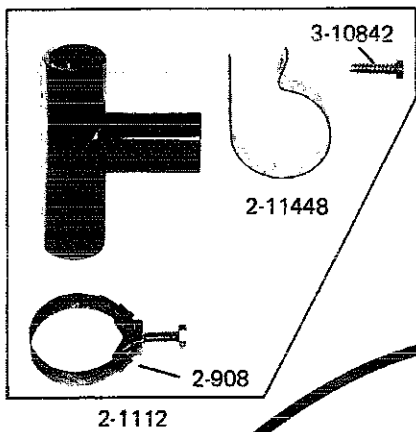

2-13081
2-14705

15494

#2-1379
+2-4060

2-3281
2-5354

2-14436
2-14437

2-1765
2-846
2-11232

+2-5484 +2-5159
#2-5486 #2-5218

2-14376

2-3319

+2-14433
#2-14495

2-6103

2-5161

PARTS FOR A21 ONLY
+ PARTS FOR A22 ONLY

Illustrated Parts Lookup

Parts for COMMERCIAL LAUNDRY Model "A22CA", Image Section "11 - BLEACH INJECTION SYSTEM"

Item	Part Number	Part Description	Alt Part	Series	Qty
1	Y015494	STOP RING, AGITATOR SHAFT			1
2	200846	CLAMP, TUB COVER			1
3	201765	TUB COVER			1
4	203228	INNER TUB	207831		1
5	NLA	CABINET-WHITE			1
6	204060	AGITATOR (BLACK)			1
7	205159	OUTER TUB	205484		1
8	205161	CLAMP - 15/16"	489503		1
9	NLA	TOP COVER-WHITE			1
10	211232	SEAL			1
11	211726	HINGE, BALL			1
12	212716	BUMPER, LID			1
13	213081	DISPENSER CAP (BLACK)			1
14	214376	SPACER, FRONT PANEL	22002331		1
15	214433	TUBE, INLET TO TUB			1
16	214434	SPOUT, DEFLECTOR			1
17	214436	GASKET			1
18	214437	BLEACH INLET	215577		1
19	214493	PLASTI-RIVET	59920-2		1
20	NLA	LID-WHITE			1
21	214705	AGITATOR CAP			1
22	205484	OUTER TUB			1
23	214901	LID-WHITE			1
24	206103	CAPACITOR KIT			1
25	205997	NON-BLEACH CONVERSION KIT			1

PARTS FOR A21 ONLY
 + PARTS FOR A22 ONLY

WATER INJECTION SYSTEM, HOSES & CLAMPS

HOT

2-757	4 ft. (1.22m)
2-672	5 ft. (1.52m)
2-688	6 ft. (1.83m)
2-1486	8 ft. (2.43m)
2-681	10 ft. (3.04m)

COLD

2-756	4 ft. (1.22m)
2-675	5 ft. (1.52m)
3-463	6 ft. (1.83m)
2-1487	8 ft. (2.43m)
2-682	10 ft. (3.04m)