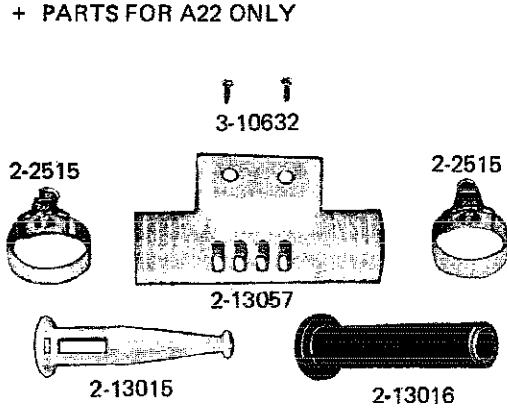

2-13081
2-14705

15494

#2-1379
+2-4060

2-3281
2-5354

2-14436
2-14437

2-1765
2-846
2-11232

+2-5484 +2-5159
#2-5486 #2-5218

2-14376

2-3319

+2-14433
#2-14495

2-6103

2-5161

PARTS FOR A21 ONLY
+ PARTS FOR A22 ONLY

Illustrated Parts Lookup

Parts for COMMERCIAL LAUNDRY Model "A22CA", Image Section "11 - BLEACH INJECTION SYSTEM"

Item	Part Number	Part Description	Alt Part	Series	Qty
1	Y015494	STOP RING, AGITATOR SHAFT			1
2	200846	CLAMP, TUB COVER			1
3	201765	TUB COVER			1
4	203228	INNER TUB	207831		1
5	NLA	CABINET-WHITE			1
6	204060	AGITATOR (BLACK)			1
7	205159	OUTER TUB	205484		1
8	205161	CLAMP - 15/16"	489503		1
9	NLA	TOP COVER-WHITE			1
10	211232	SEAL			1
11	211726	HINGE, BALL			1
12	212716	BUMPER, LID			1
13	213081	DISPENSER CAP (BLACK)			1
14	214376	SPACER, FRONT PANEL	22002331		1
15	214433	TUBE, INLET TO TUB			1
16	214434	SPOUT, DEFLECTOR			1
17	214436	GASKET			1
18	214437	BLEACH INLET	215577		1
19	214493	PLASTI-RIVET	59920-2		1
20	NLA	LID-WHITE			1
21	214705	AGITATOR CAP			1
22	205484	OUTER TUB			1
23	214901	LID-WHITE			1
24	206103	CAPACITOR KIT			1
25	205997	NON-BLEACH CONVERSION KIT			1

PARTS FOR A21 ONLY
 + PARTS FOR A22 ONLY

WATER INJECTION SYSTEM, HOSES & CLAMPS

HOT

2-757	4 ft. (1.22m)
2-672	5 ft. (1.52m)
2-688	6 ft. (1.83m)
2-1486	8 ft. (2.43m)
2-681	10 ft. (3.04m)

COLD

2-756	4 ft. (1.22m)
2-675	5 ft. (1.52m)
3-463	6 ft. (1.83m)
2-1487	8 ft. (2.43m)
2-682	10 ft. (3.04m)