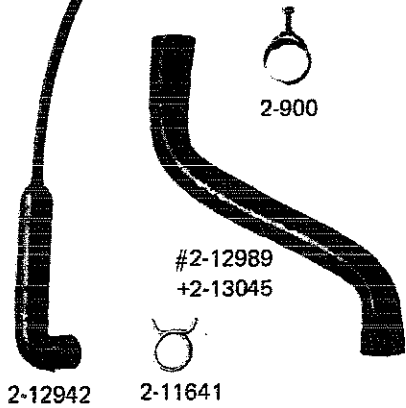

2-3319

+2-14433
#2-14495

2-6103

2-5161

PARTS FOR A21 ONLY
+ PARTS FOR A22 ONLY

Illustrated Parts Lookup

Parts for COMMERCIAL LAUNDRY Model "A22CA", Image Section "11 - BLEACH INJECTION SYSTEM"

Item	Part Number	Part Description	Alt Part	Series	Qty
1	Y015494	STOP RING, AGITATOR SHAFT			1
2	200846	CLAMP, TUB COVER			1
3	201765	TUB COVER			1
4	203228	INNER TUB	207831		1
5	NLA	CABINET-WHITE			1
6	204060	AGITATOR (BLACK)			1
7	205159	OUTER TUB	205484		1
8	205161	CLAMP - 15/16"	489503		1
9	NLA	TOP COVER-WHITE			1
10	211232	SEAL			1
11	211726	HINGE, BALL			1
12	212716	BUMPER, LID			1
13	213081	DISPENSER CAP (BLACK)			1
14	214376	SPACER, FRONT PANEL	22002331		1
15	214433	TUBE, INLET TO TUB			1
16	214434	SPOUT, DEFLECTOR			1
17	214436	GASKET			1
18	214437	BLEACH INLET	215577		1
19	214493	PLASTI-RIVET	59920-2		1
20	NLA	LID-WHITE			1
21	214705	AGITATOR CAP			1
22	205484	OUTER TUB			1
23	214901	LID-WHITE			1
24	206103	CAPACITOR KIT			1
25	205997	NON-BLEACH CONVERSION KIT			1

PARTS FOR A21 ONLY
 + PARTS FOR A22 ONLY

WATER INJECTION SYSTEM, HOSES & CLAMPS

HOT

2-757	4 ft. (1.22m)
2-672	5 ft. (1.52m)
2-688	6 ft. (1.83m)
2-1486	8 ft. (2.43m)
2-681	10 ft. (3.04m)

COLD

2-756	4 ft. (1.22m)
2-675	5 ft. (1.52m)
3-463	6 ft. (1.83m)
2-1487	8 ft. (2.43m)
2-682	10 ft. (3.04m)