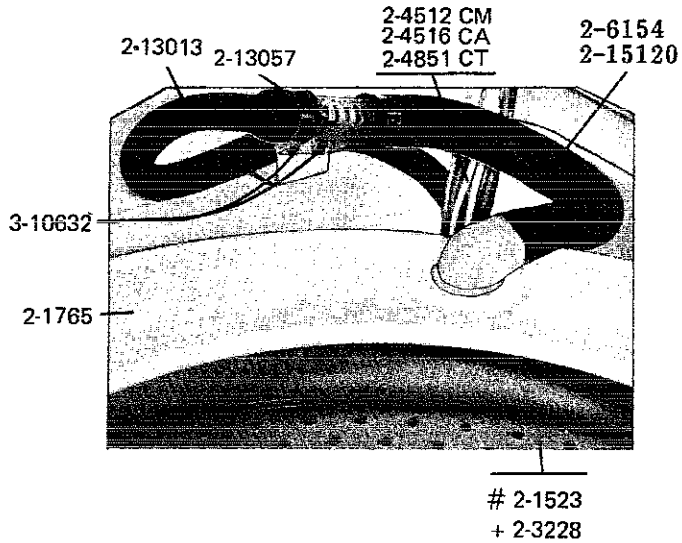

PARTS FOR A21 ONLY
 + PARTS FOR A22 ONLY

WATER INJECTION SYSTEM, HOSES & CLAMPS

HOT

2-757	4 ft. (1.22m)
2-672	5 ft. (1.52m)
2-688	6 ft. (1.83m)
2-1486	8 ft. (2.43m)
2-681	10 ft. (3.04m)

COLD

2-756	4 ft. (1.22m)
2-675	5 ft. (1.52m)
3-463	6 ft. (1.83m)
2-1487	8 ft. (2.43m)
2-682	10 ft. (3.04m)