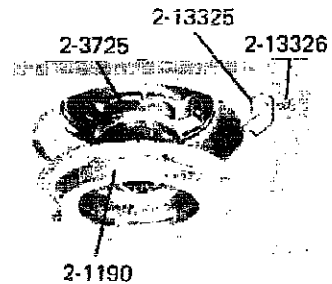

- 2-10385
- 2-10684
- 3-2699
- 2-11089
- 2-11090
- 2-11039
- 2-11375
- 2-11059
- 2-13121
- 2-10385
- 2-10684
- 3-2699