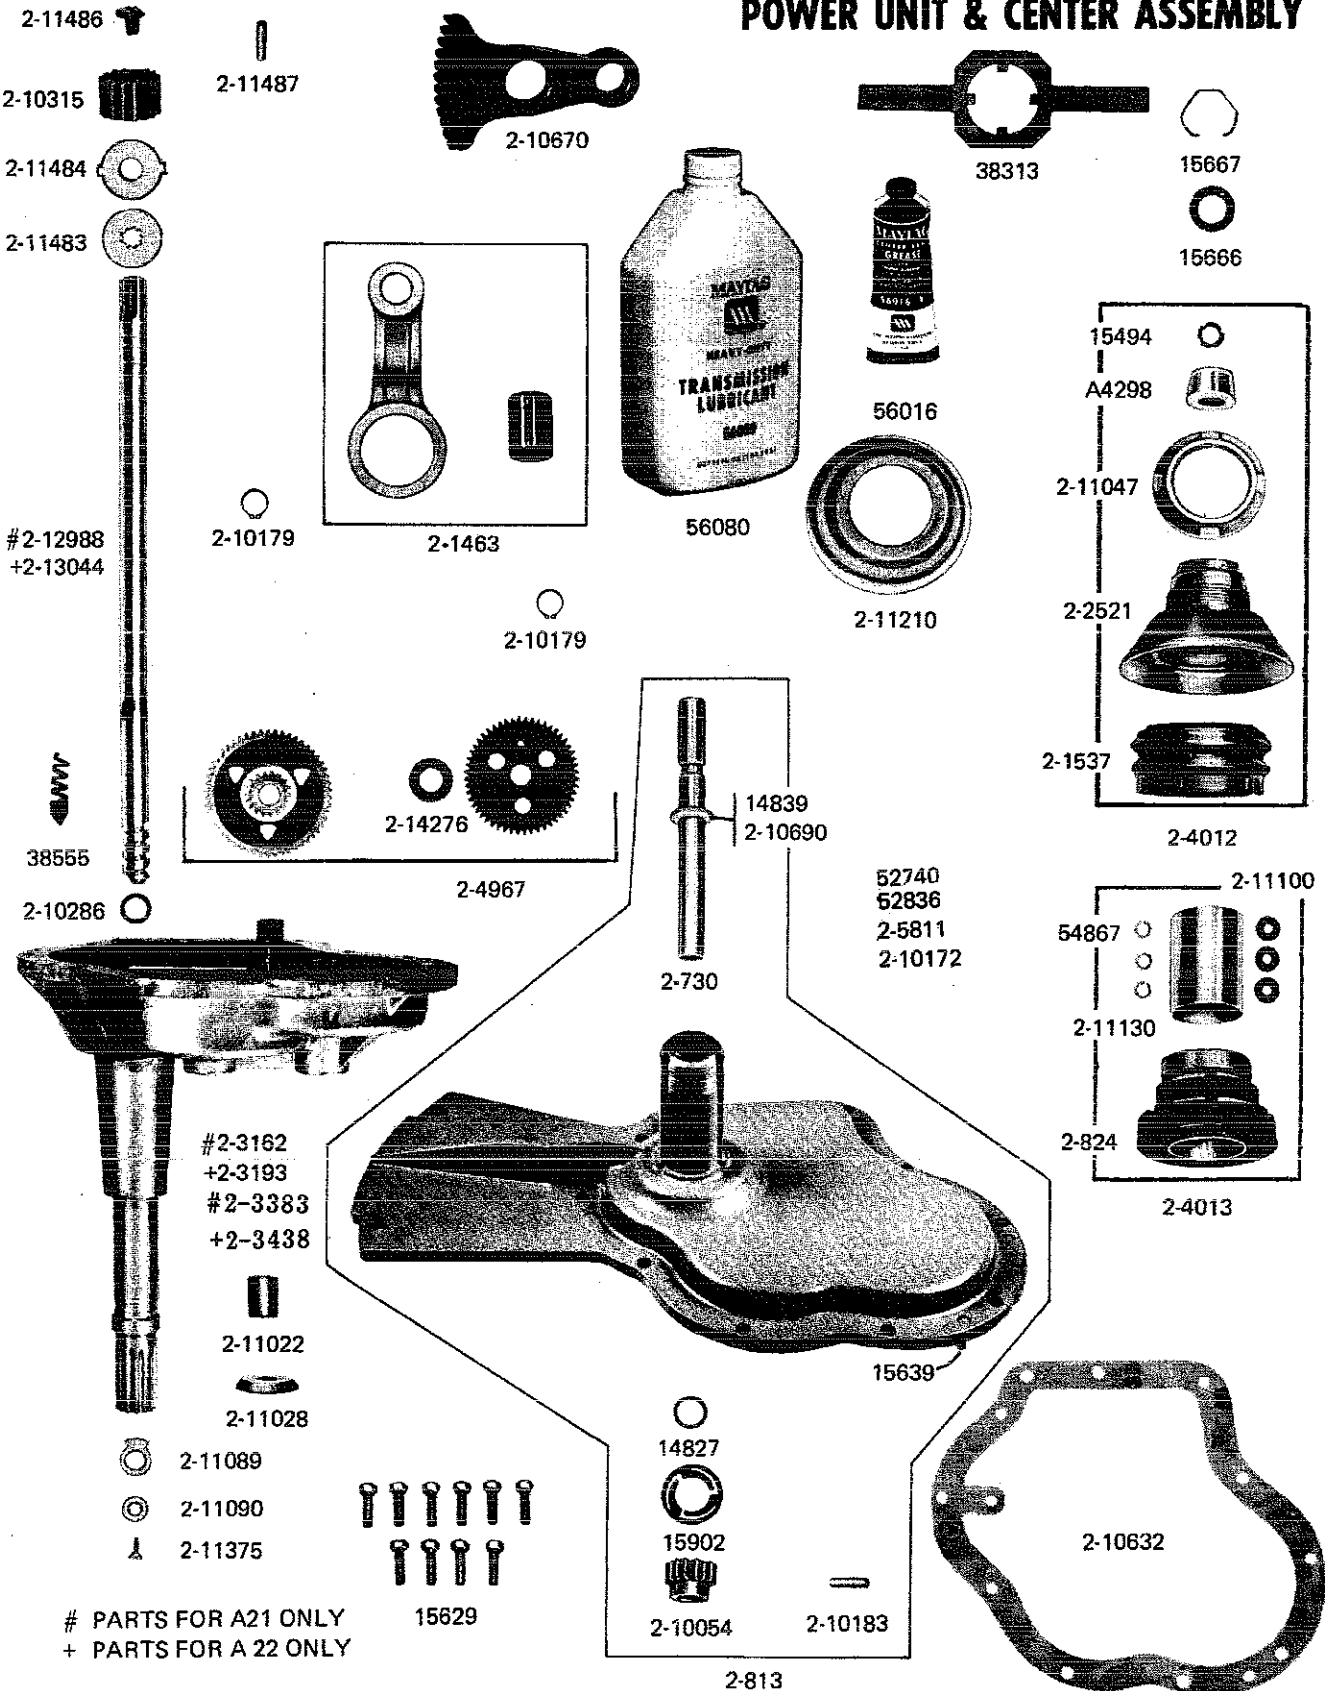

MODELS A21-A22

POWER UNIT & CENTER ASSEMBLY

Illustrated Parts Lookup

Parts for COMMERCIAL LAUNDRY Model "A22CA", Image Section "08 - POWER UNIT & CENTER ASSEMBLY"

Item	Part Number	Part Description	Alt Part	Series	Qty
1	Y0A4298	SEAL, AGITATOR DRIVE SHAFT	6-0A57420	01	1
2	Y014792	COIL SPRING, CENTER SEAL	6-0A57420	01	1
3	Y014827	WASHER, CENTER SHAFT		01	1
4	Y014839	COLLAR, DRIVE SHAFT		01	1
5	Y015149	BRASS WASHER, AGITATOR SEAL		01	1
6	Y015494	STOP RING, AGITATOR SHAFT		01	1
7	Y015629	BOLT, GRINDING CHAMBER-DRAI		01	1
8	NLA	DOWEL PIN		01	1
9	Y015666	WASHER,RETAINING(CENTER SEAL)-		01	1
10	Y015667	RETAINING RING		01	1
11	Y015902	SPRING FOR AGITATOR		01	1
12	038313	SPANNER WRENCH	22038313	01	1
13	Y038555	TOOL, INSTALL CENTER SHAFT		01	1
14	Y054867	WASHER, LOCK		01	1
15	Y056016	CENTER SEAL GREASE (4 OZ TUB)		01	1
16	Y056080	TRANS LUBE (AUTO, 34 OZ.)	6-0560800	01	1
17	200730	AGITATOR SHAFT	22002124	01	1
18	NLA	GEAR CASE COVER ASSEMBLY		01	1
19	200824	BEARING, TUB	6-2040130	01	1
20	NLA	PITMAN WITH WRIST PIN		01	1
21	201537	SEAL AND SPRING	6-2095720	01	1
22	202521	MOUNTING STEM	6-2095720	01	1
24	NLA	GEAR HOUSING W/STUDS & TUBE		01	1
25	203723	POWER UNIT W/GEARS	W10172457	01	1
26	204012	MOUNTING STEM REPAIR KIT	6-2095720	01	1
27	204013	TUB BEARING REPAIR KIT	6-2040130	01	1
29	204967	GEAR KIT, POWER FIN AGITATOR		01	1
30	210054	PINION		01	1
31	NLA	RETAINING RING		01	1
32	210183	GROOV-PIN, 1/4 X 1-1/4		01	1
33	210286	SEAL		01	1
34	210315	PINION		01	1
35	210632	GASKET	22210632	01	1
36	NLA	SEGMENT		01	1
37	210690	SEAL, RUBBER		01	1
38	NLA	BEARING		01	1
39	211028	DEFLECTOR, WATER (DRIVE TUBE)	22001586	01	1
40	211047	NUT, CLAMPING (INNER TUB)	6-2110472	01	1
41	211089	LUG, STOP		01	1
42	211090	WASHER, LOCK	22003555	01	1
43	211100	WASHER, CUSHION		01	1
44	211130	LINER, TUB BEARING		01	1
45	211210	WASHER,CLAMPING NUT(STAINLESS)		01	1
46	211375	SCREW,STOP LUG (CENTER SHAFT)	681582	01	1
47	211483	WASHER, SPLINED	6-2114830	01	1
48	211484	LUG WASHER		01	1
49	211486	SCREW (3/8-16 X 1/2 INCH)		01	1
50	NLA	GROOV-PIN		01	1