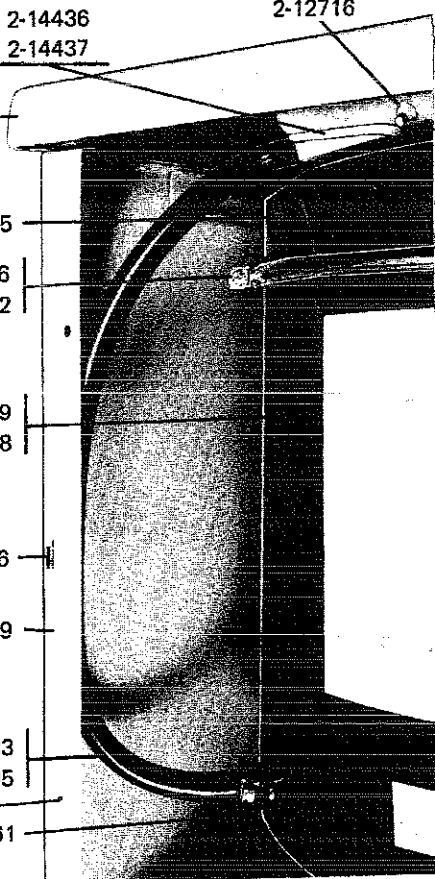

2-3281
2-5354

2-14436
2-14437

2-1765
2-846
2-11232

+2-5484 +2-5159
#2-5486 #2-5218

2-14376

2-3319

+2-14433
#2-14495

2-5161

PARTS FOR A21 ONLY
+ PARTS FOR A22 ONLY