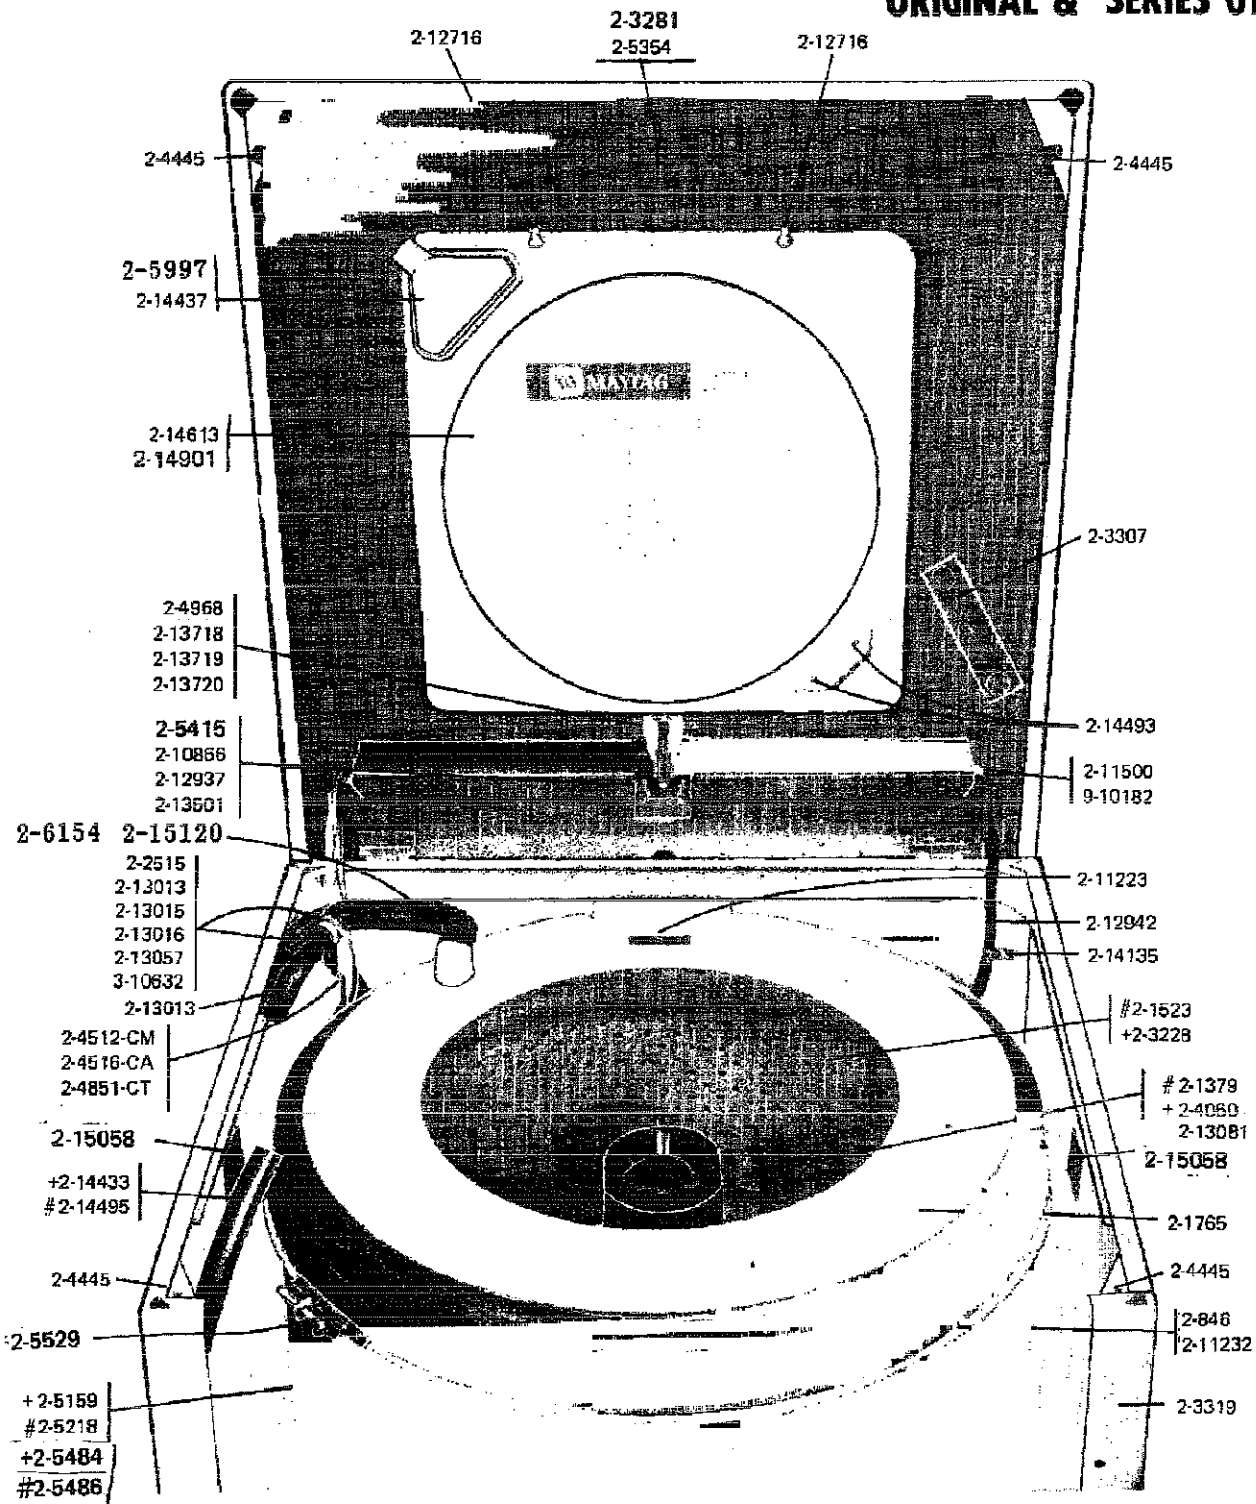

SPECIFY COLOR IF OTHER THAN WHITE

MODELS A21-A22

**TOP COVER UP
ORIGINAL & SERIES 01**

PARTS FOR A21 ONLY
+ PARTS FOR A22 ONLY

Illustrated Parts Lookup

Parts for COMMERCIAL LAUNDRY Model "A22CA", Image Section "04 - TOP COVER UP"

Item	Part Number	Part Description	Alt Part	Series	Qty
1	200846	CLAMP, TUB COVER		01	1
2	201765	TUB COVER		01	1
3	202515	HOSE CLAMP (1-1/16 INCH)	596669	01	1
4	215058	PAD, CABINET BUMPER		01	1
5	205415	SWITCH, LID (W/O TUB LIGHT)	279347	01	1
6	203228	INNER TUB	207831	01	1
7	NLA	MTG. STRAP----NA		01	1
8	NLA	CABINET-WHITE		01	1
9	204060	AGITATOR (BLACK)		01	1
10	204445	SCREW & FASTENER ASY.		01	1
11	NLA	MAIN WIRE HARNESS		01	-
12	NLA	MAIN WIRE HARNESS		01	1
13	NLA	MAIN WIRE HARNESS		01	-
14	204968	PLUNGER & BRACKET ASSEMBLY--W		01	1
15	205159	OUTER TUB	205484	01	1
16	NLA	TOP COVER-WHITE		01	1
17	210866	TWIN SPEED NUT		01	1
18	211223	UNBALANCE BUMPER		01	1
19	211232	SEAL		01	1
20	211500	WASHER,BRACKE TO TOP COVER		01	1
21	211726	HINGE, BALL		01	1
22	212716	BUMPER, LID		01	1
23	212937	MOISTURE BARRIER		01	1
24	212942	AIR DOME AND TUBE	22001619	01	1
25	213013	HOSE, INJECTOR		01	1
26	213015	INJECTOR NOZZLE		01	1
27	213016	VALVE FOR INJECTOR SUB	216201	01	1
28	213055	INJECTOR TUBE	206154	01	1
29	213057	SLEEVE FOR INJECTOR	22213057	01	1
30	213081	DISPENSER CAP (BLACK)		01	1
31	213501	SCREW (No.6-20 X 1-1/8 INCH)		01	1
32	213718	LID SWITCH PLUNGER		01	1
33	213719	UNBALANCE LEVER		01	1
34	213720	SPRING		01	1
35	214135	FASTENER CLIP		01	1
36	214433	TUBE, INLET TO TUB		01	1
37	214437	BLEACH INLET	215577	01	1
38	214493	PLASTI-RIVET	59920-2	01	1
39	NLA	LID-WHITE		01	1
40	Y310632	SCREW	1163839	01	1
41	910182	SCREW	25-7809	01	1
42	NLA	TOP COVER-WHITE		01	1
43	205484	OUTER TUB		01	1
44	205529	NUT & BOLT KIT FOR TUB CLAM		01	1
45	214901	LID-WHITE		01	1
46	205997	NON-BLEACH CONVERSION KIT		01	1
47	206154	INJECTOR TUBE WITH SEAL		01	1
48	215120	SEAL FOR INJECTOR TUBE		01	1