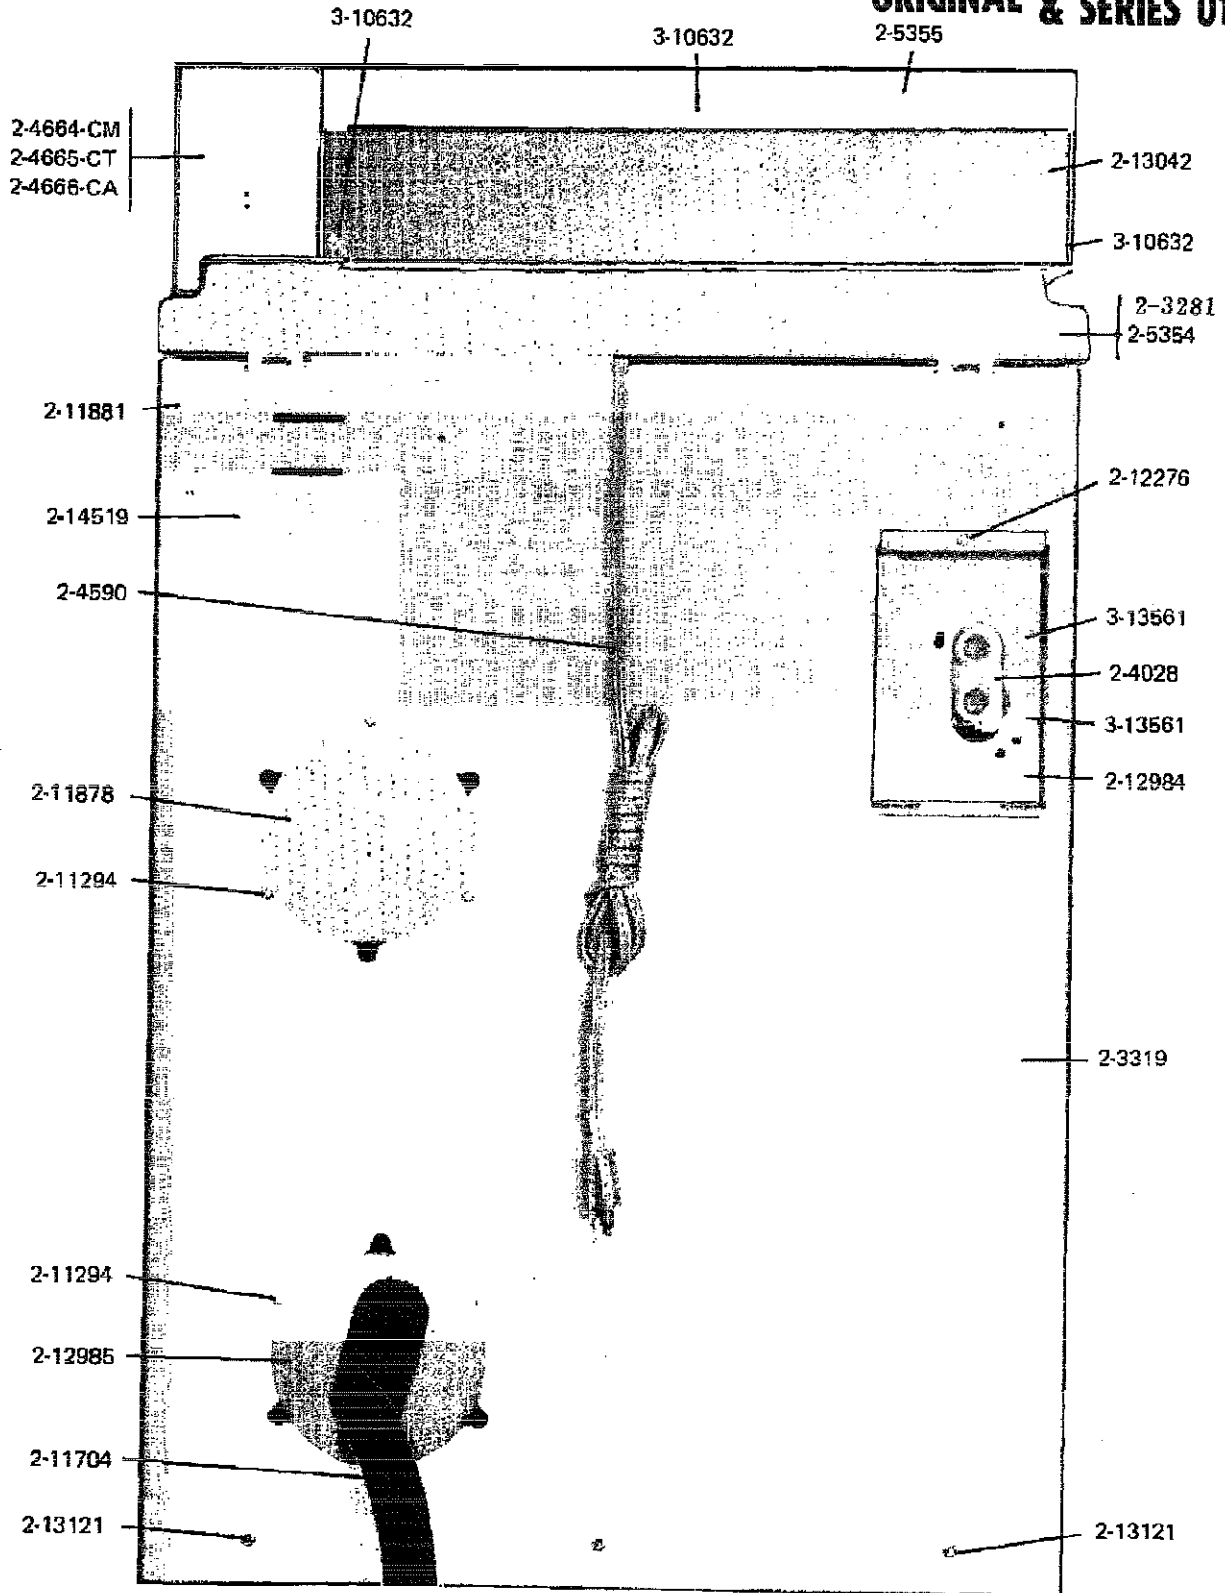

REAR VIEW
ORIGINAL & SERIES 01

Illustrated Parts Lookup

Parts for COMMERCIAL LAUNDRY Model "A22CA", Image Section "02 - REAR VIEW"

Item	Part Number	Part Description	Alt Part	Series	Qty
1	NLA	TOP COVER-WHITE			1
2	NLA	CABINET-WHITE			1
3	204028	WATER VALVE W/SOLENOIDS	205613		1
4	204590	POWER CORD			1
5	NLA	CONTROL CENTER-WHITE			-
6	NLA	CONTROL CENTER-WHITE			-
7	NLA	CONTROL CENTER-WHITE			1
8	NLA	TOP COVER-WHITE			1
9	NLA	CONTROL COVER-WHITE			1
10	210186	SCREW, GROUND WIRE TO BASE--NA	3370225		1
11	211294	SCREW			1
12	211704	DRAIN HOSE			1
13	NLA	PLATE, ACCESS			1
14	211881	GROMMET, CORD			1
15	212276	SCREW	W10116760		1
16	NLA	VALVE MOUNTING PLATE			1
17	212985	PLATE, ACCESS (W/HOLE)	22002924		1
18	213042	BACK PANEL			1
19	213121	SCREW			1
20	214519	LABEL, ELECTRICAL INSTRUCTION			1
21	Y310632	SCREW	1163839		1
22	Y313561	SCREW---NA			1