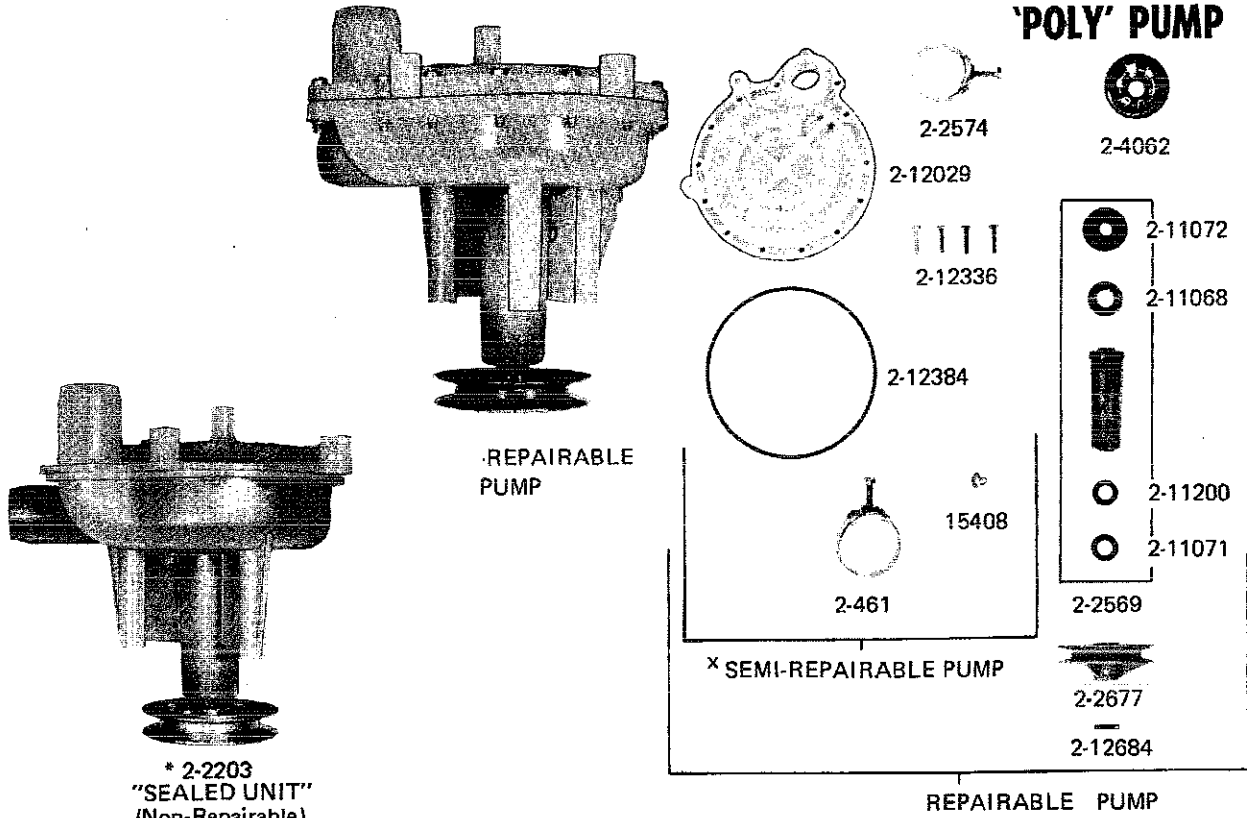

MODELS A21-A22

'POLY' PUMP