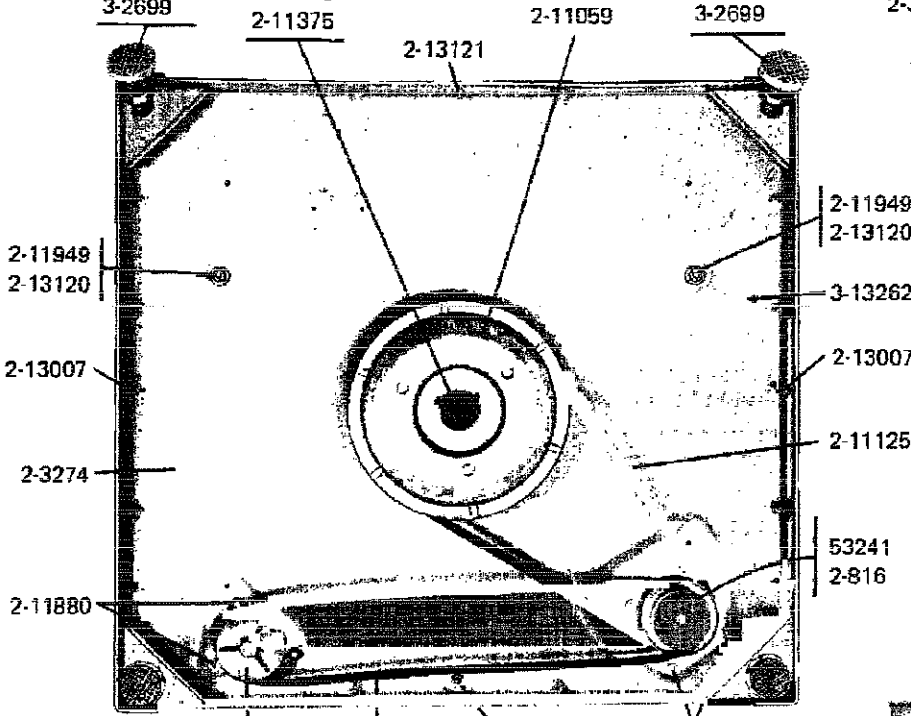

2-11294

PARTS FOR A21 ONLY
+ PARTS FOR A22 ONLY