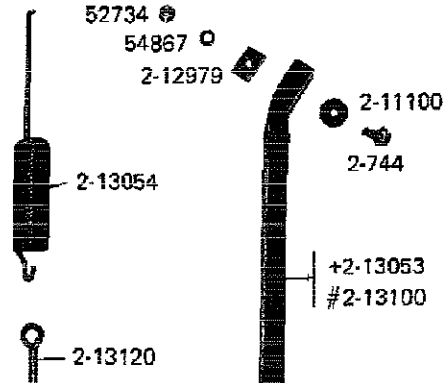

MODELS A21-A22

MOTOR MOUNT, BASE FRAME & CENTERING SPRINGS

- 2-10385
- 2-10684
- 3-2699
- 2-11089
- 2-11090
- 2-11039
- 2-11375
- 2-11059
- 2-13121
- 2-10385
- 2-10684
- 3-2699