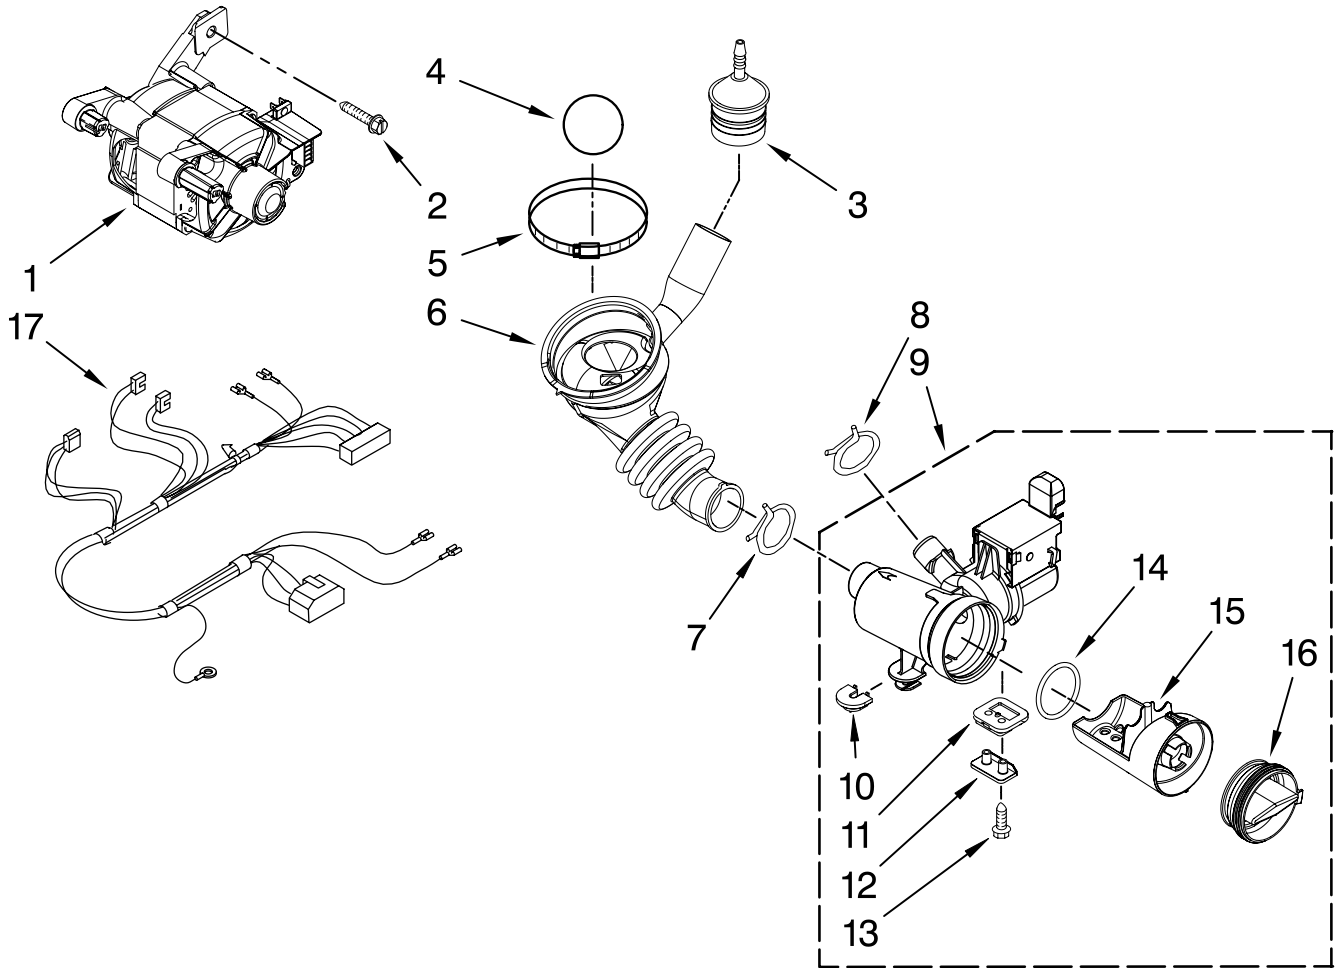

Illus. No.	Part No.	DESCRIPTION
20	W10155149	Harness, Wiring (Console UIC)
21	W10131839	Transformer 120 To 22.5 VAC
22	8540329	Screw, 8-18 X 7/16
23	9781235	Nut, U-Type (2)
24	W10131119	Screw, 8-18 x 1/2
25	W10187276	Seal, Console
26	3429563	Cable Tie
27	W10001220	Screw, 3-24 x 3/8
28	W10137488	Clip, Console
29	W10155150	Harness, Test

FOR ORDERING INFORMATION REFER TO PARTS PRICE LIST

DISPENSER PARTS

For Model: MAH22PRAWW1
(White)

Illus. No.	Part No.	DESCRIPTION
1	8540751	Valve, Inlet
2	8540065	Hose, Valve To Dispenser
3	370450	Clamp, Hose
4	8540282	Screw
5	8540042	Nozzle, Inlet
6	8540393	Cam, Actuator
7	8540394	Lever, Water Distribution
8	W10143587	Actuator

Illus. No.	Part No.	DESCRIPTION
9	W10137428	Handle Assembly, Drawer
10	8281276	Clamp, Hose
11	8540395	Connection, Lever
12	8540058	Dispenser
13	8540053	Nozzle, Distribution
14	8540063	Hose, Dispenser To Tub
15	W10137456	Screw, 8-18 X 1/2

FOR ORDERING INFORMATION REFER TO PARTS PRICE LIST

PUMP AND MOTOR PARTS

For Model: MAH22PRAWW1
(White)

Nos.	Part No.	DESCRIPTION
1	W10140579	Motor, Drive
2	8540134	Bolt, Motor
3	8540180	Air Trap
4	8540013	Ball
5	8540008	Clamp
6	8540012	Hose, Tub to Pump
7	370448	Clamp, Hose
8	356138	Clamp, Drain Hose
9	W10130913	Pump (Complete)
	8540094	Pump Motor Only (Not Illustrated)
10	W10191886	Foot, Rubber (Slider)
11	W10191880	Foot, Rubber (Lock)
12	W10190649	Cap, Lock Foot
13	W10167905	Screw, 10-16 x 1.00 (2)
14	W10201457	Seal, Filter Cap
15	W10190647	Filter (Includes Items 14 & 16)
16	W10190648	Cap, Filter (Includes Items 14 & 15)
17	W10166995	Harness, Motor