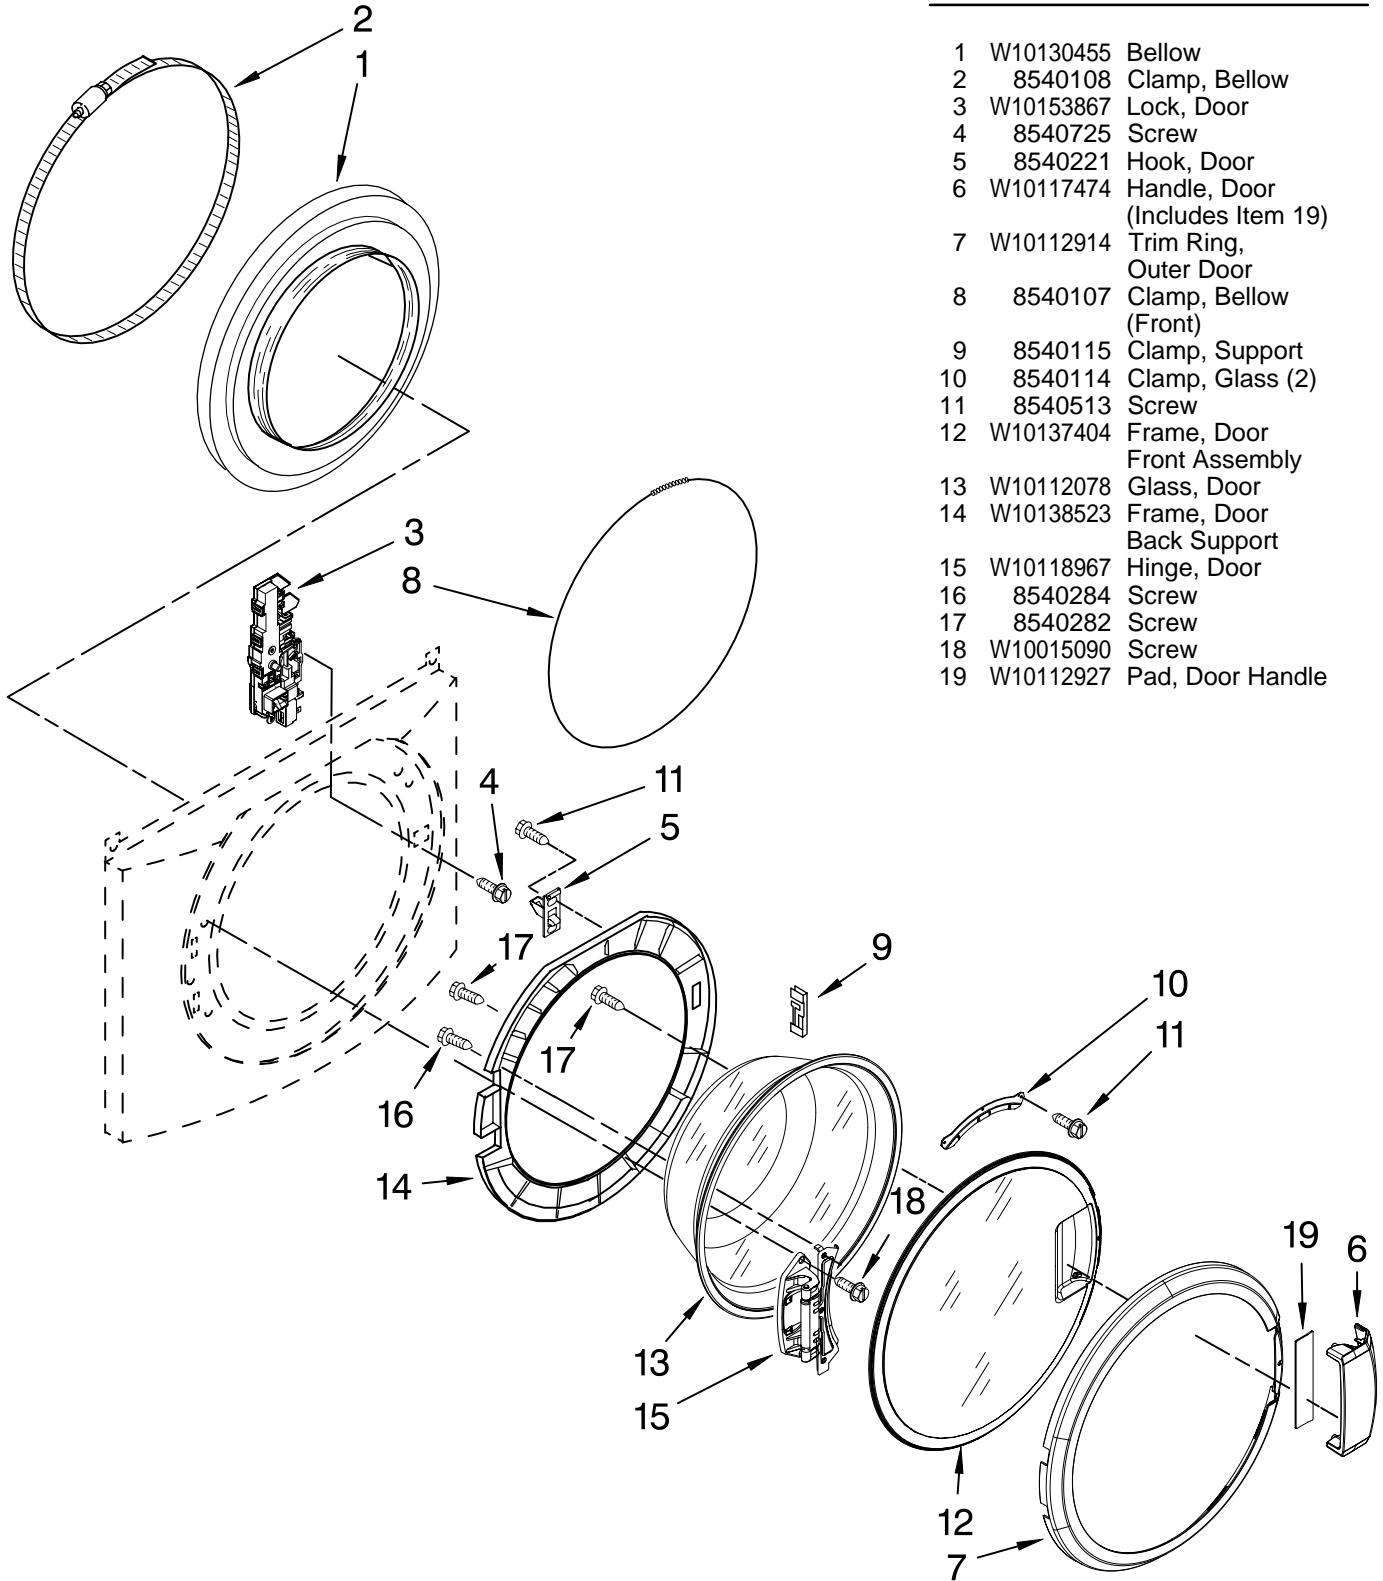

DOOR AND LATCH PARTS

For Model: MAH22PRAWW1
(White)

Illus. No.	Part No.	DESCRIPTION
1	W10130455	Bellow
2	8540108	Clamp, Bellow
3	W10153867	Lock, Door
4	8540725	Screw
5	8540221	Hook, Door
6	W10117474	Handle, Door (Includes Item 19)
7	W10112914	Trim Ring, Outer Door
8	8540107	Clamp, Bellow (Front)
9	8540115	Clamp, Support
10	8540114	Clamp, Glass (2)
11	8540513	Screw
12	W10137404	Frame, Door Front Assembly
13	W10112078	Glass, Door
14	W10138523	Frame, Door Back Support
15	W10118967	Hinge, Door
16	8540284	Screw
17	8540282	Screw
18	W10015090	Screw
19	W10112927	Pad, Door Handle

FOR ORDERING INFORMATION REFER TO PARTS PRICE LIST