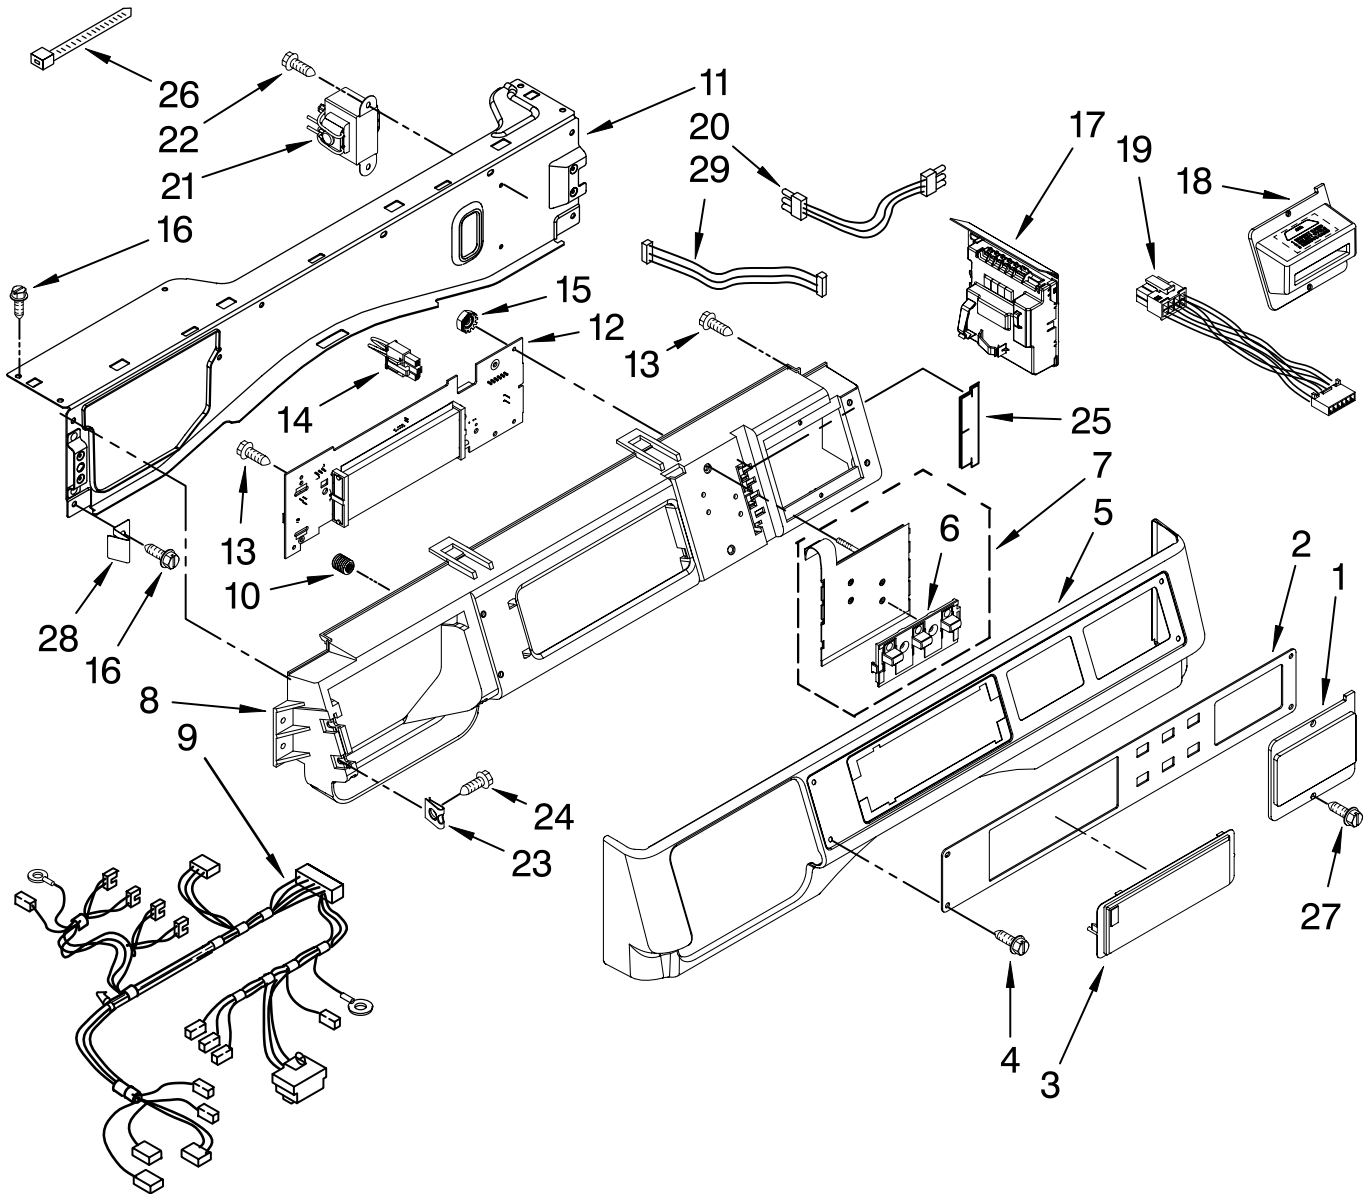

CONTROL PANEL PARTS

For Model: MAH22PRAWW1
(White)

Illus. No.	Part No.	DESCRIPTION
1	W10137477	Cover, Card Reader
2	W10137437	Facia / Overlay
3	W10131114	Cover, Display
4	W10137457	Screw, 8-32 X 1/2
5	W10137458	Console, Outer
6	W10131113	Push Button (2)
7	W10135389	Push Button & Switch Assembly
8	W10137426	Console, Inner
9	W10166474	Harness, Wiring (Main)
10	W10189313	Insert
11	W10137396	Bracket, Console

Illus. No.	Part No.	DESCRIPTION
12	W10137418	User Interface
13	489136	Screw, 3-24 X 3/8
14	W10133282	Jumper, Service Vault Switch
15	W10139046	Nut 6-32
16	W10015090	Screw, 8-18 X 5/8
17	W10141556	Microcomputer, Machine Control
18	W10137454	Bezel, Card Reader
19	W10133304	Harness, Wiring (Card Reader)

Illus. No.	Part No.	DESCRIPTION
20	W10155149	Harness, Wiring (Console UIC)
21	W10131839	Transformer 120 To 22.5 VAC
22	8540329	Screw, 8-18 X 7/16
23	9781235	Nut, U-Type (2)
24	W10131119	Screw, 8-18 x 1/2
25	W10187276	Seal, Console
26	3429563	Cable Tie
27	W10001220	Screw, 3-24 x 3/8
28	W10137488	Clip, Console
29	W10155150	Harness, Test

FOR ORDERING INFORMATION REFER TO PARTS PRICE LIST