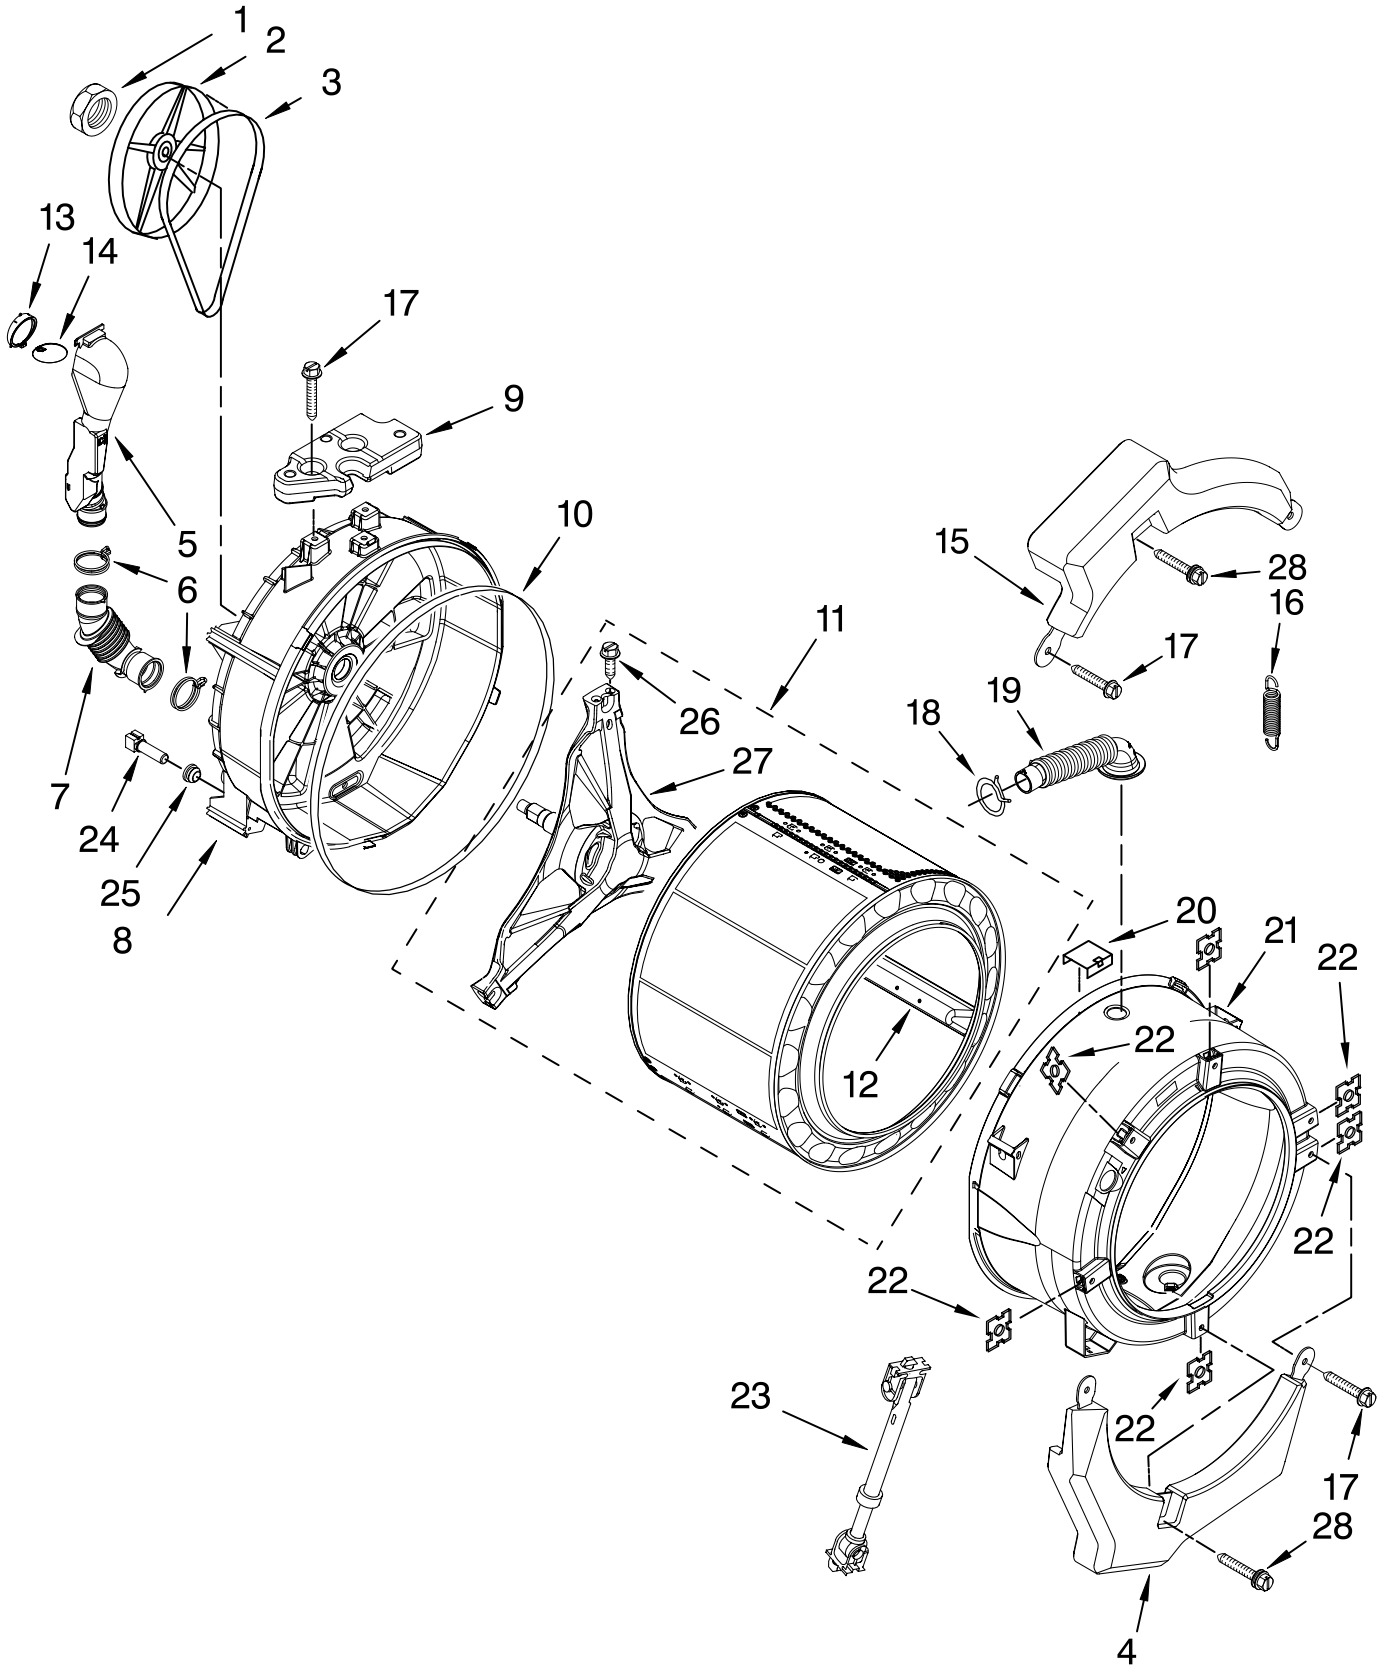

TUB AND BASKET PARTS

For Model: MAH22PRAWW1
(White)

FOR ORDERING INFORMATION REFER TO PARTS PRICE LIST

TUB AND BASKET PARTS

For Model: MAH22PRAWW1
(White)

Illus. No.	Part No.	DESCRIPTION
1	8533999	Nut, Pulley
2	8540088C	Pulley
3	W10116215	Belt, Drive
4	W10151304	Counterweight, Front Lower
5	W10142720	Pipe, Ventilation
6	8540010	Clamp, Vent Hose
7	8540019	Hose, Exhaust
8	W10202942	Tub, Rear (Includes Items 10, 21 & 22)
9	8540602	Counterweight, Rear
10	8540090	Gasket, Tub
11	W10165321	Basket, Complete
12	W10118982	Baffle, Tub
13	W10142721	Connector – Ventilation
14	W10142722	Flap – Ventilation
15	W10151303	Counterweight, Front Upper
16	W10010360	Spring, Suspension
17	W10094780	Bolt, Counterweight Mtg.
18	3363365	Clamp, Hose
19	8540015	Hose, Exhaust
20	8540092	Clamp, Tub
21	W10112659	Tub, Front (Includes Items 8, 10 & 22)
22	8540072	Nut, Push-In
23	W10163171	Shock Absorber (3)
24	8540226	Negative Thermistor Control
25	8540766	Seal, Rubber
26	8540382	Screw
27	8540457	Crosspiece Assembly
28	W10174473	Bolt Assembly Counterweight Center Hole

FOR ORDERING INFORMATION REFER TO PARTS PRICE LIST