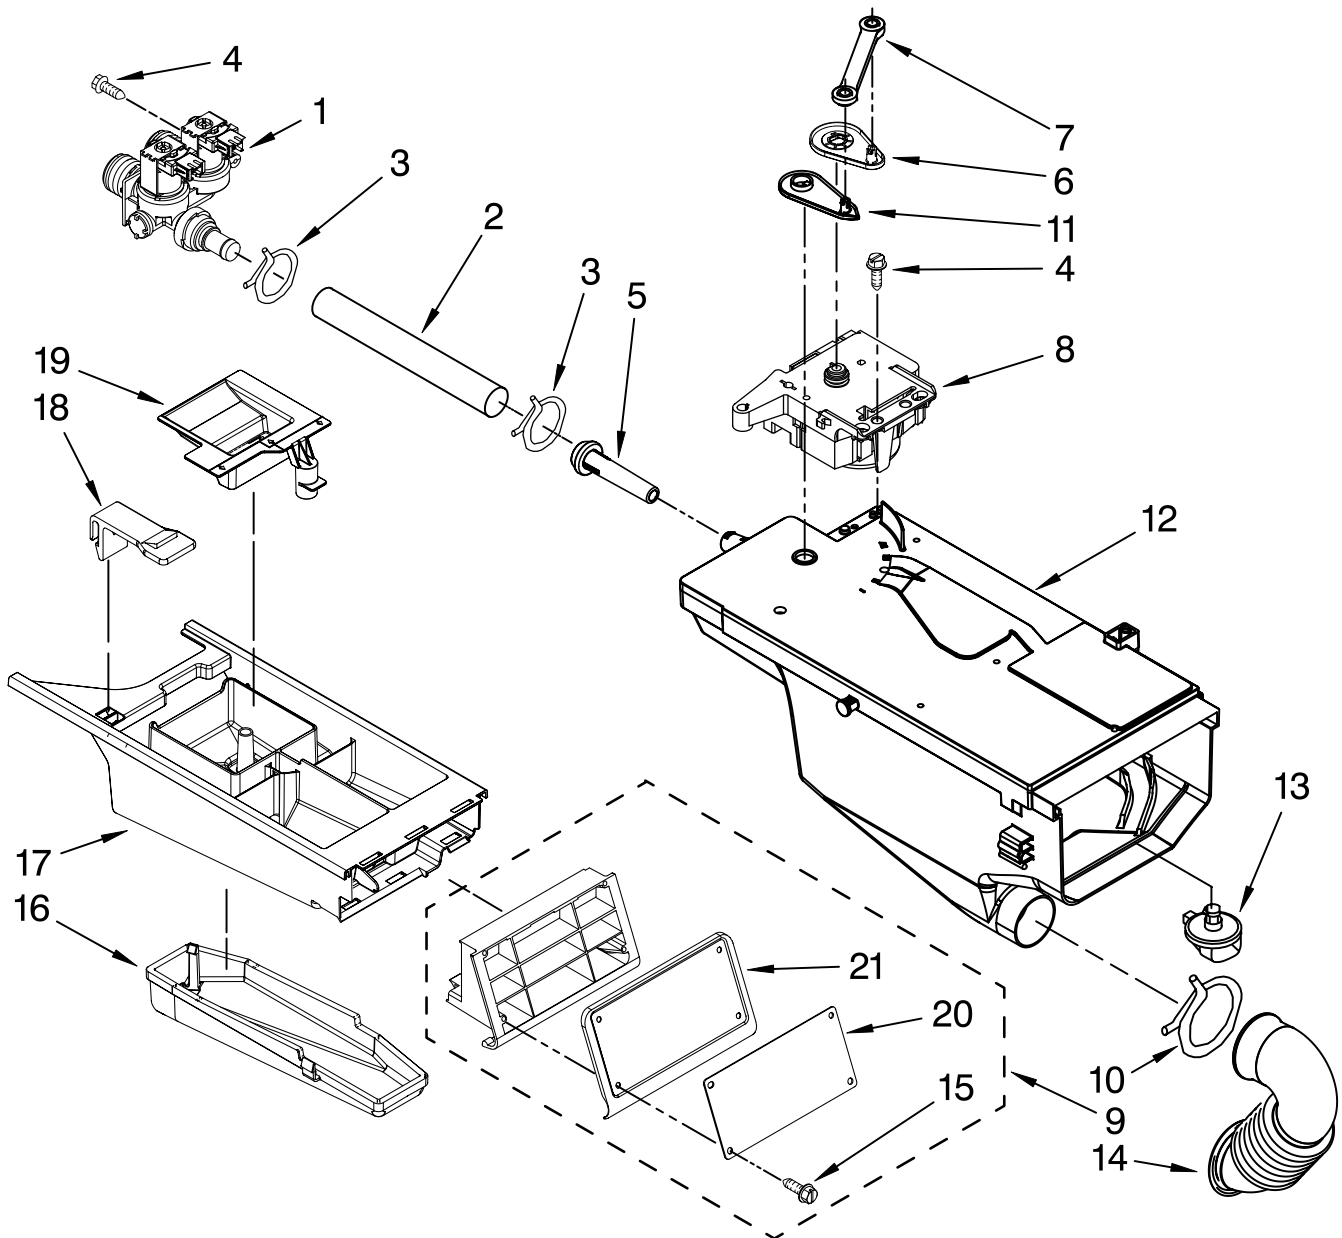

DISPENSER PARTS

For Model: MAH22PRAWW1
(White)

Illus. No.	Part No.	DESCRIPTION
1	8540751	Valve, Inlet
2	8540065	Hose, Valve To Dispenser
3	370450	Clamp, Hose
4	8540282	Screw
5	8540042	Nozzle, Inlet
6	8540393	Cam, Actuator
7	8540394	Lever, Water Distribution
8	W10143587	Actuator

Illus. No.	Part No.	DESCRIPTION
9	W10137428	Handle Assembly, Drawer
10	8281276	Clamp, Hose
11	8540395	Connection, Lever
12	8540058	Dispenser
13	8540053	Nozzle, Distribution
14	8540063	Hose, Dispenser To Tub
15	W10137456	Screw, 8-18 X 1/2

Illus. No.	Part No.	DESCRIPTION
16	8540399	Cover, Detergent Drawer
17	8540402	Drawer, Detergent
18	W10137402	Hook, Drawer
19	8540429	Siphon, Bleach/Softener
20	W10137430	Facia / Overlay, Drawer
21	W10137460	Cover, Handle

FOR ORDERING INFORMATION REFER TO PARTS PRICE LIST