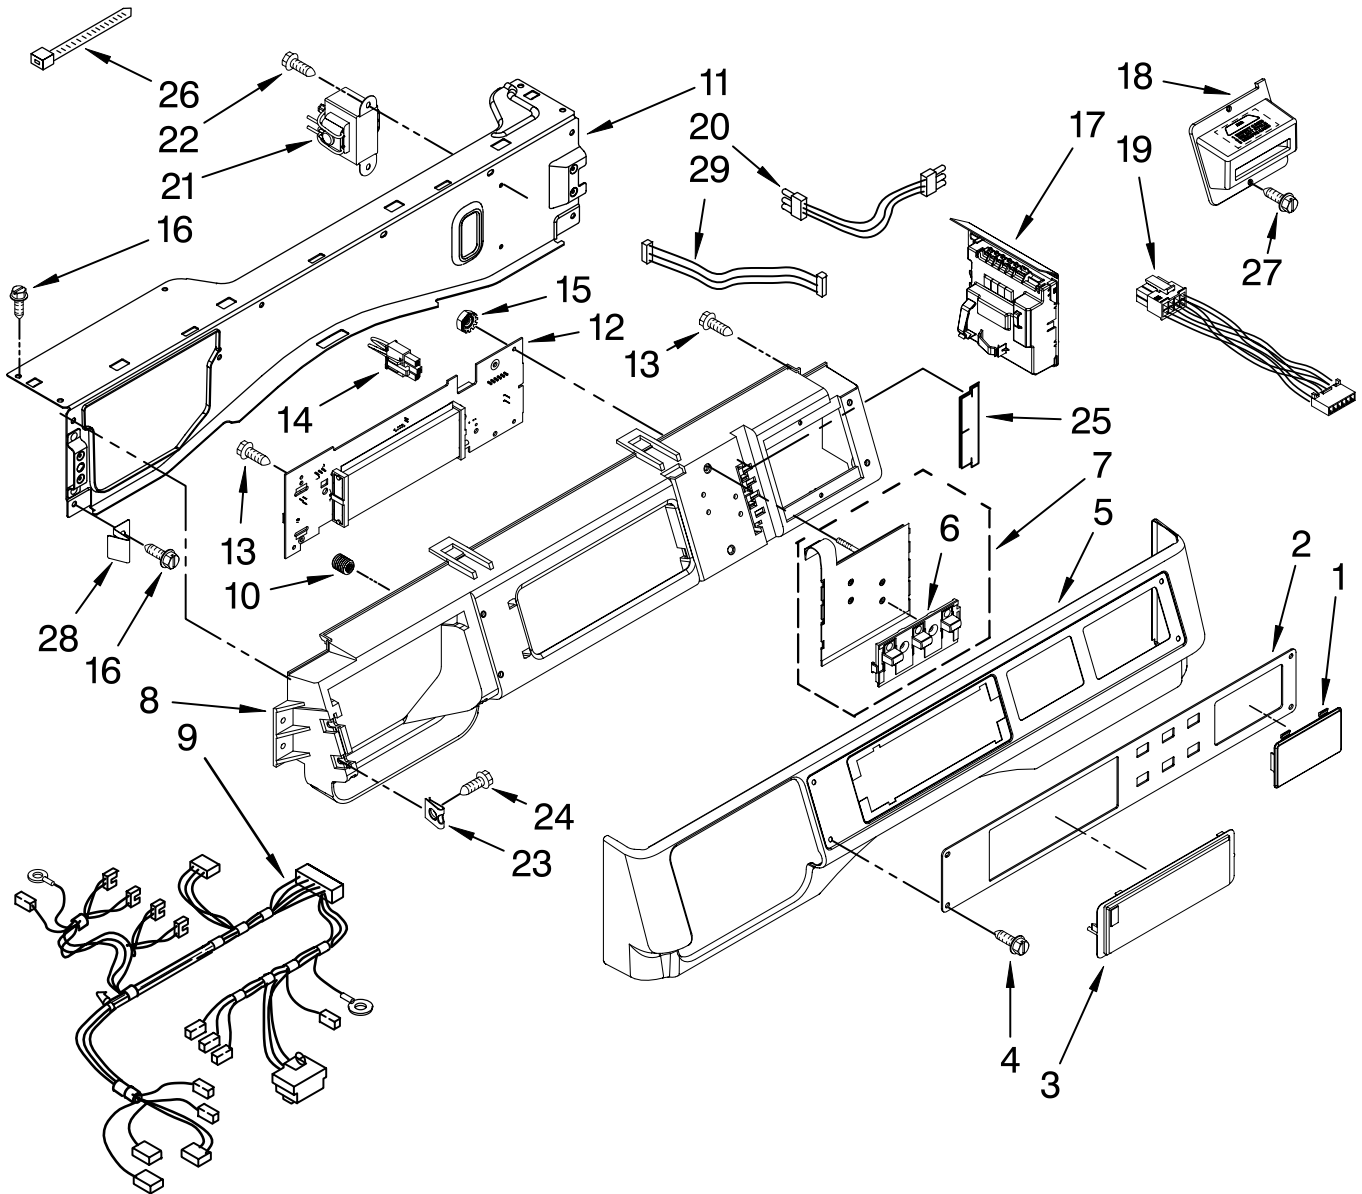

CONTROL PANEL PARTS

For Model: MAH22PRBWW0
(White)

Illus. No.	Part No.	DESCRIPTION
1	W10213906	Cover, Card Reader
2	W10137437	Facia / Overlay
3	W10131114	Cover, Display
4	W10137457	Screw, 8-32 X 1/2
5	W10137458	Console, Outer
6	W10131113	Push Button (2)
7	W10135389	Push Button & Switch Assembly
8	W10137426	Console, Inner
9	W10166474	Harness, Wiring (Main)(Includes Items 37, 38 & 39 On Page 2)

Illus. No.	Part No.	DESCRIPTION
10	W10189313	Insert
11	W10137396	Bracket, Console
12	W10166362	User Interface
13	489136	Screw, 3-24 X 3/8
14	W10133282	Jumper, Service Vault Switch
15	W10139046	Nut 6-32
16	W10015090	Screw, 8-18 X 5/8
17	W10269538	Microcomputer, Machine Control
18	W10137454	Bezel, Card Reader
19	W10133304	Harness, Wiring (Card Reader)

Illus. No.	Part No.	DESCRIPTION
20	W10155149	Harness, Wiring (Console UIC)
21	W10131839	Transformer 120 To 22.5 VAC
22	8540329	Screw, 8-18 X 7/16
23	9781235	Nut, U-Type (2)
24	W10131119	Screw, 8-18 x 1/2
25	W10187276	Seal, Console
26	3429563	Cable Tie
27	W10001220	Screw, 3-24 x 3/8
28	W10137488	Clip, Console
29	W10155150	Harness, Test

FOR ORDERING INFORMATION REFER TO PARTS PRICE LIST