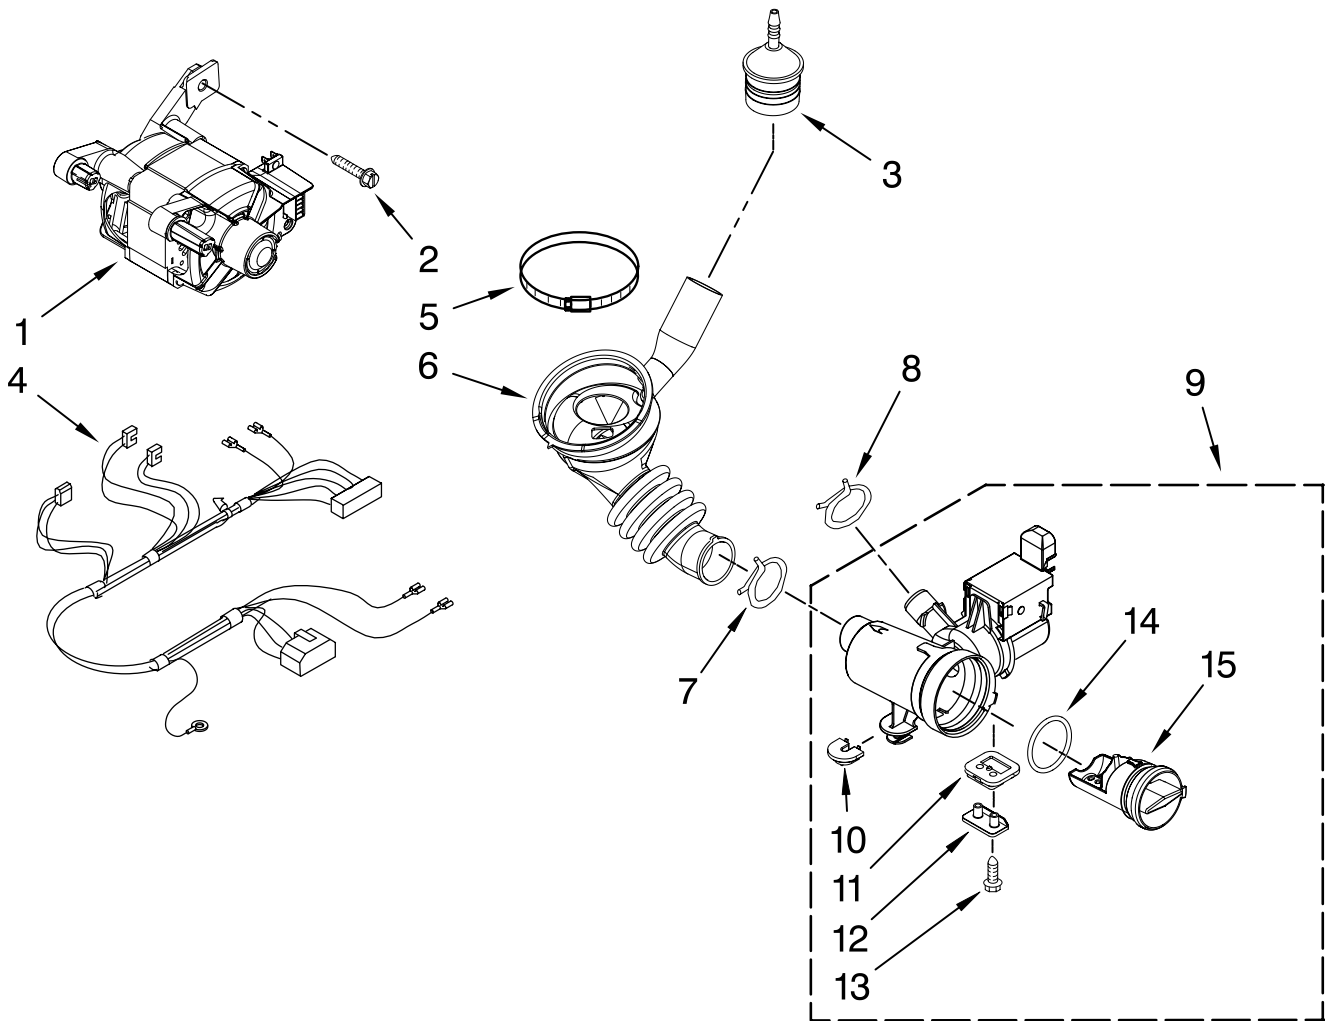

Illus. No.	Part No.	DESCRIPTION
20	W10155149	Harness, Wiring (Console UIC)
21	W10131839	Transformer 120 To 22.5 VAC
22	8540329	Screw, 8-18 X 7/16
23	9781235	Nut, U-Type (2)
24	W10131119	Screw, 8-18 x 1/2
25	W10187276	Seal, Console
26	3429563	Cable Tie
27	W10001220	Screw, 3-24 x 3/8
28	W10137488	Clip, Console
29	W10155150	Harness, Test

FOR ORDERING INFORMATION REFER TO PARTS PRICE LIST

DISPENSER PARTS

For Model: MAH22PRBWW0
(White)

Illus. No.	Part No.	DESCRIPTION
1	8540751	Valve, Inlet
2	8540065	Hose, Valve To Dispenser
3	370450	Clamp, Hose
4	8540282	Screw
5	8540042	Nozzle, Inlet
6	8540393	Cam, Actuator
7	8540394	Lever, Water Distribution
8	W10143586	Actuator
9	W10137428	Handle Assembly, Drawer

Illus. No.	Part No.	DESCRIPTION
10	8281276	Clamp, Hose
11	8540395	Connection, Lever
12	8540058	Dispenser
13	8540053	Nozzle, Distribution
14	8540063	Hose, Dispenser To Tub
15	W10137456	Screw, 8-18 X 1/2
16	8540399	Cover, Detergent Drawer

FOR ORDERING INFORMATION REFER TO PARTS PRICE LIST

PUMP AND MOTOR PARTS

For Model: MAH22PRBWW0
(White)

Illus. No.	Part No.	DESCRIPTION
1	W10140579	Motor, Drive
2	8540134	Bolt, Motor
3	8540180	Air Trap
4	W10166995	Harness, Motor
5	8540008	Clamp
6	8540012	Hose, Tub to Pump