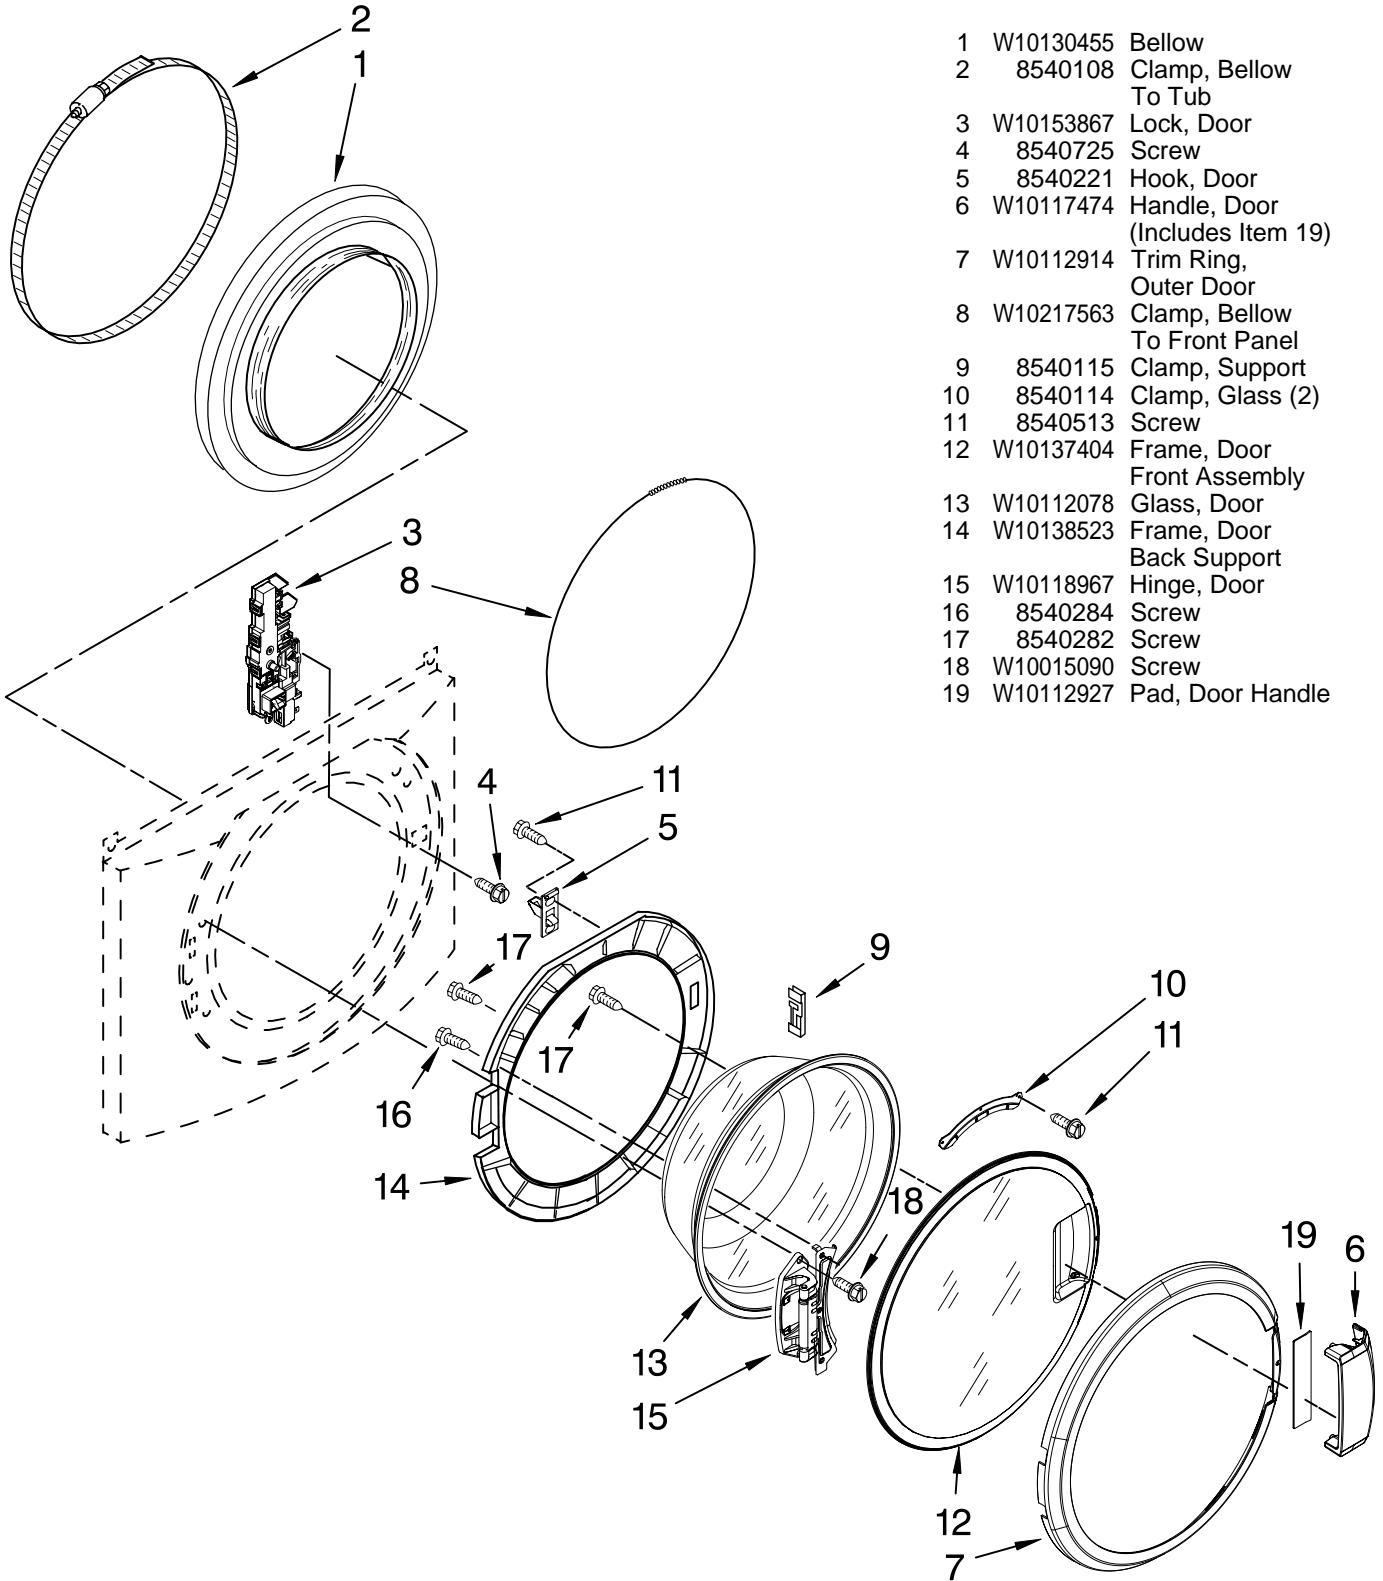

DOOR AND LATCH PARTS

For Model: MAH22PRBWW0
(White)

Illus. No.	Part No.	DESCRIPTION

1	W10130455	Bellow
2	8540108	Clamp, Bellow To Tub
3	W10153867	Lock, Door
4	8540725	Screw
5	8540221	Hook, Door
6	W10117474	Handle, Door (Includes Item 19)
7	W10112914	Trim Ring, Outer Door
8	W10217563	Clamp, Bellow To Front Panel
9	8540115	Clamp, Support
10	8540114	Clamp, Glass (2)
11	8540513	Screw
12	W10137404	Frame, Door Front Assembly
13	W10112078	Glass, Door
14	W10138523	Frame, Door Back Support
15	W10118967	Hinge, Door
16	8540284	Screw
17	8540282	Screw
18	W10015090	Screw
19	W10112927	Pad, Door Handle

FOR ORDERING INFORMATION REFER TO PARTS PRICE LIST