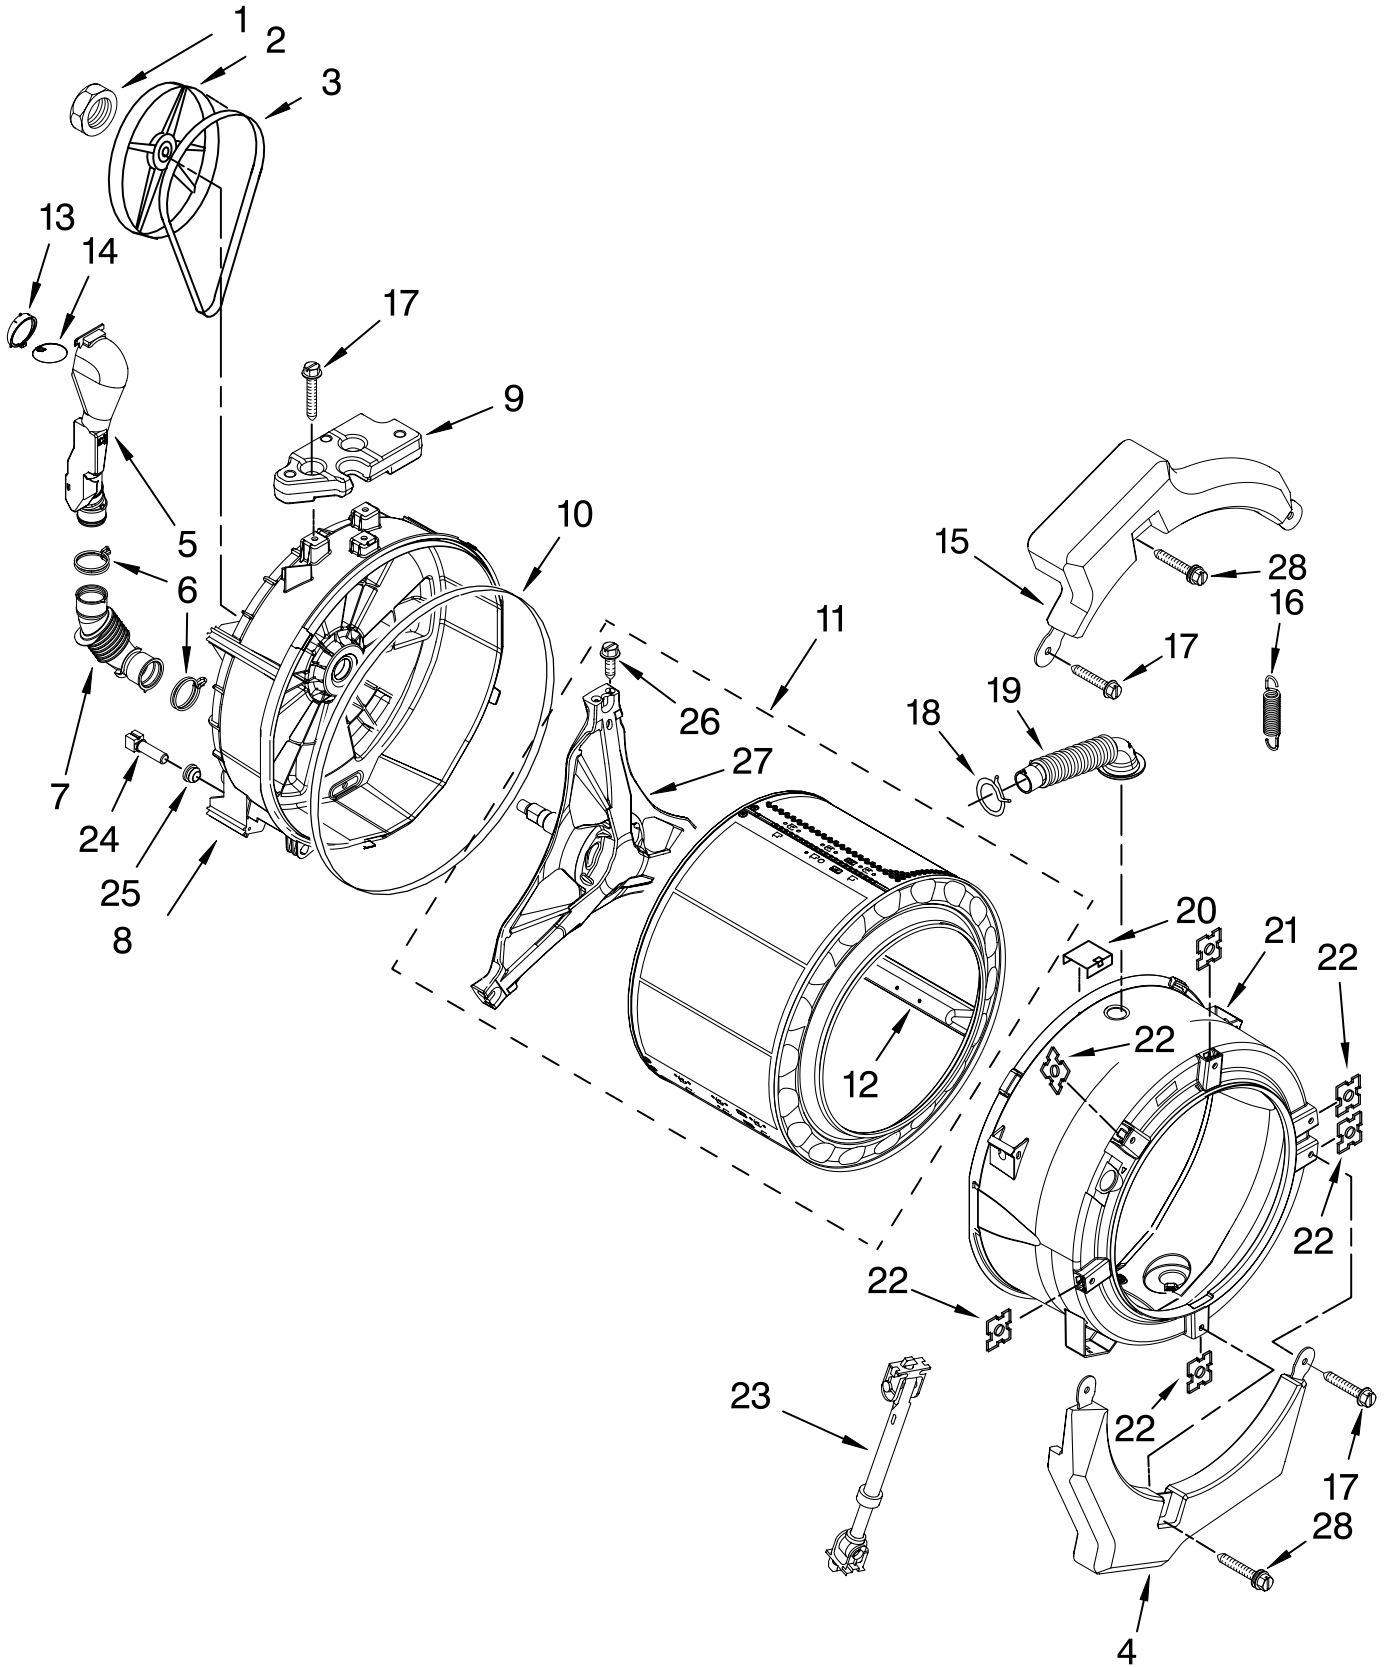

TUB AND BASKET PARTS

For Model: MAH22PRBWW0
(White)

FOR ORDERING INFORMATION REFER TO PARTS PRICE LIST

TUB AND BASKET PARTS

For Model: MAH22PRBWW0
(White)

Illus. No.	Part No.	DESCRIPTION
1	8533999	Nut, Pulley
2	8540088C	Pulley
3	W10260319	Belt, Drive
4	W10151304	Counterweight, Front Lower
5	W10142720	Pipe, Ventilation
6	8540010	Clamp, Vent Hose
7	8540019	Hose, Exhaust
8	W10254152	Tub, Rear (Includes Items 10 & 22)
9	8540602	Counterweight, Rear
10	8540090	Gasket, Tub
11	W10165321	Basket, Complete
12	W10118982	Baffle, Tub
13	W10142721	Connector – Ventilation
14	W10142722	Flap – Ventilation
15	W10151303	Counterweight, Front Upper
16	W10010360	Spring, Suspension
17	W10094780	Bolt, Counterweight Mtg.
18	3363365	Clamp, Hose
19	8540015	Hose, Exhaust
20	8540092	Clamp, Tub
21	W10251648	Tub, Front (Includes Items 10 & 22)
22	8540072	Nut, Push-In
23	W10159465	Shock Absorber (3)
24	8540226	Negative Thermistor Control
25	8540766	Seal, Rubber
26	8540382	Screw
27	W10202464	Crosspiece Assembly
28	W10174473	Bolt Assembly Counterweight Center Hole

FOR ORDERING INFORMATION REFER TO PARTS PRICE LIST