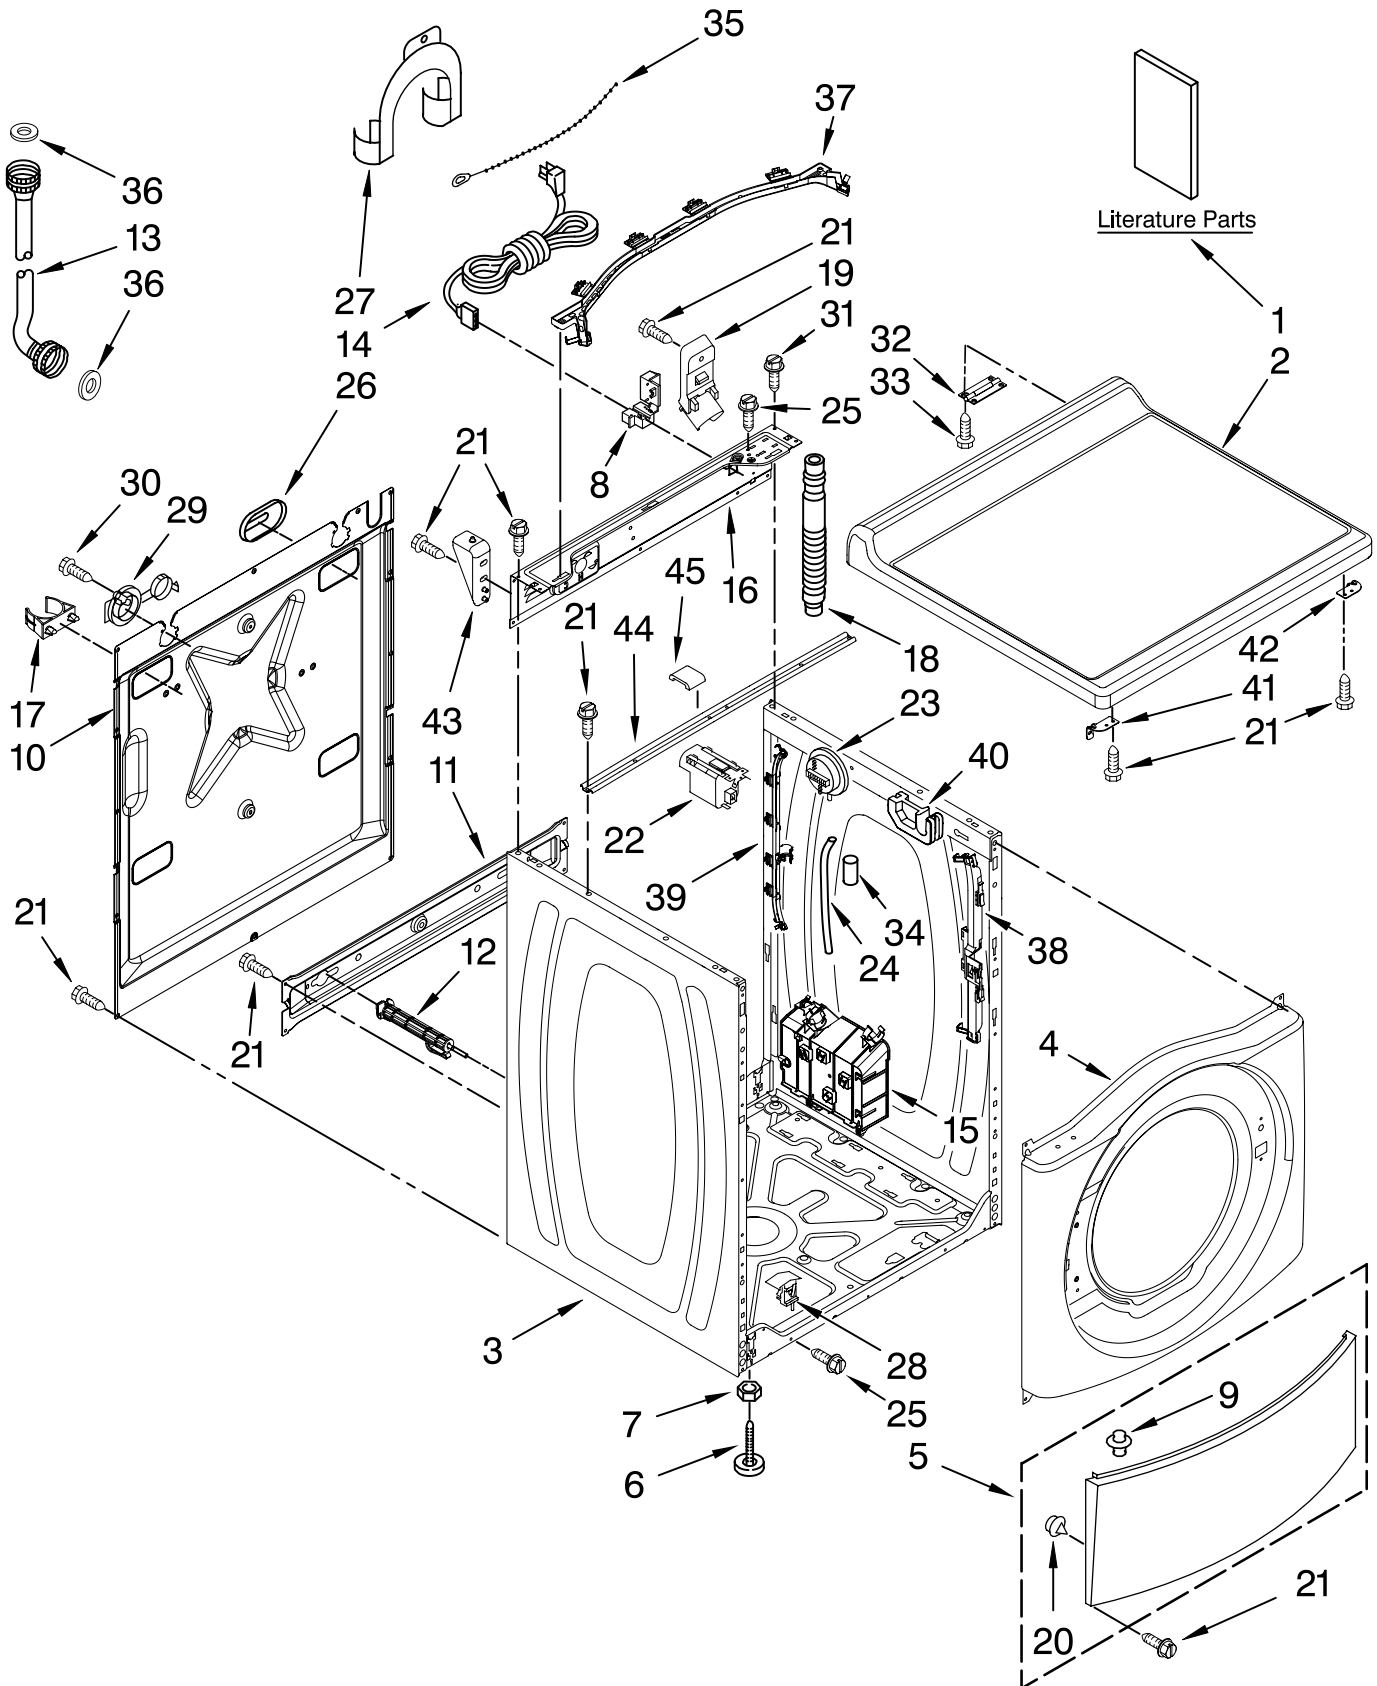

FOR ORDERING INFORMATION REFER TO PARTS PRICE LIST

TOP AND CABINET PARTS

For Model: MAH22PRBWW0
(White)

Illus. No.	Part No.	DESCRIPTION	Illus. No.	Part No.	DESCRIPTION	Illus. No.	Part No.	DESCRIPTION
1		Literature Parts	14	W10205500	Cord, Power	31	8540329	Screw
	W10277179	Installation Instructions Tech Sheet	15	W10197864	Motor Control Unit	32	8565018	Hinge & Pin Assembly
	W10273155	English	16	W10161694	Brace, Rear	33	342055	Screw, 8-18 X 1/2
	W10273156	French	17	W10182936	Clamp, Tube Transportation	34	2161302	Sleeve, Pressure Switch Hose
	W10165325	Installation Instructions, Card Reader	18	W10114608	Hose, Drain	35	3347868	Cable Tie
	W10276412	Repair Parts List	19	8540607	Retainer, Hose Outlet	36	3976300	Washer, Water Inlet Hose (4) 1-1/16 x 5/8
2	W10137410	Top	20	238614	Bumper (2)	37	W10168548	Harness Channel, Top Rear
3	W10201831	Cabinet	21	W10015090	Screw, 8-18 x 5/8	38	W10168546	Harness Channel, Side Front
4	W10112948	Panel, Front	22	8540230	Filter, Interference	39	W10168547	Harness Channel, Side Rear
5	8540813	Toe Panel	23	W10163980	Switch, Pressure	40	8540643	Bracket, Spring
6	W10245373	Foot, Leveling (4)	24	8540294	Hose, Pressure Switch	41	W10137445	Bracket - Top Panel, Left
7	3359452	Nut, Lock (4)	25	8540479	Screw, Grounding	42	W10137444	Bracket - Top Panel, Right
8	W10110676	Strain Relief, Power Cord	26	8540268	Cover, Transport	43	W10137398	Stop - Top Panel
9	8518891	Rivet	27	8540021	U-Bend, Drain Hose	44	8540721	Brace, Top
10	8540582	Panel, Rear	28	W10085220	Microswitch (2)	45	8283273	Damper, Brace (6)
11	W10189659	Brace, Transport	29	8540728	Sleeve, Cord Support (2)			
12	8540199	Bolt, Shipping (4)	30	8540727	Screw, 3 x 8 mm			
13		Hose, Water Inlet						
	W10194208	Cold Water						
	8571378	Hot Water						