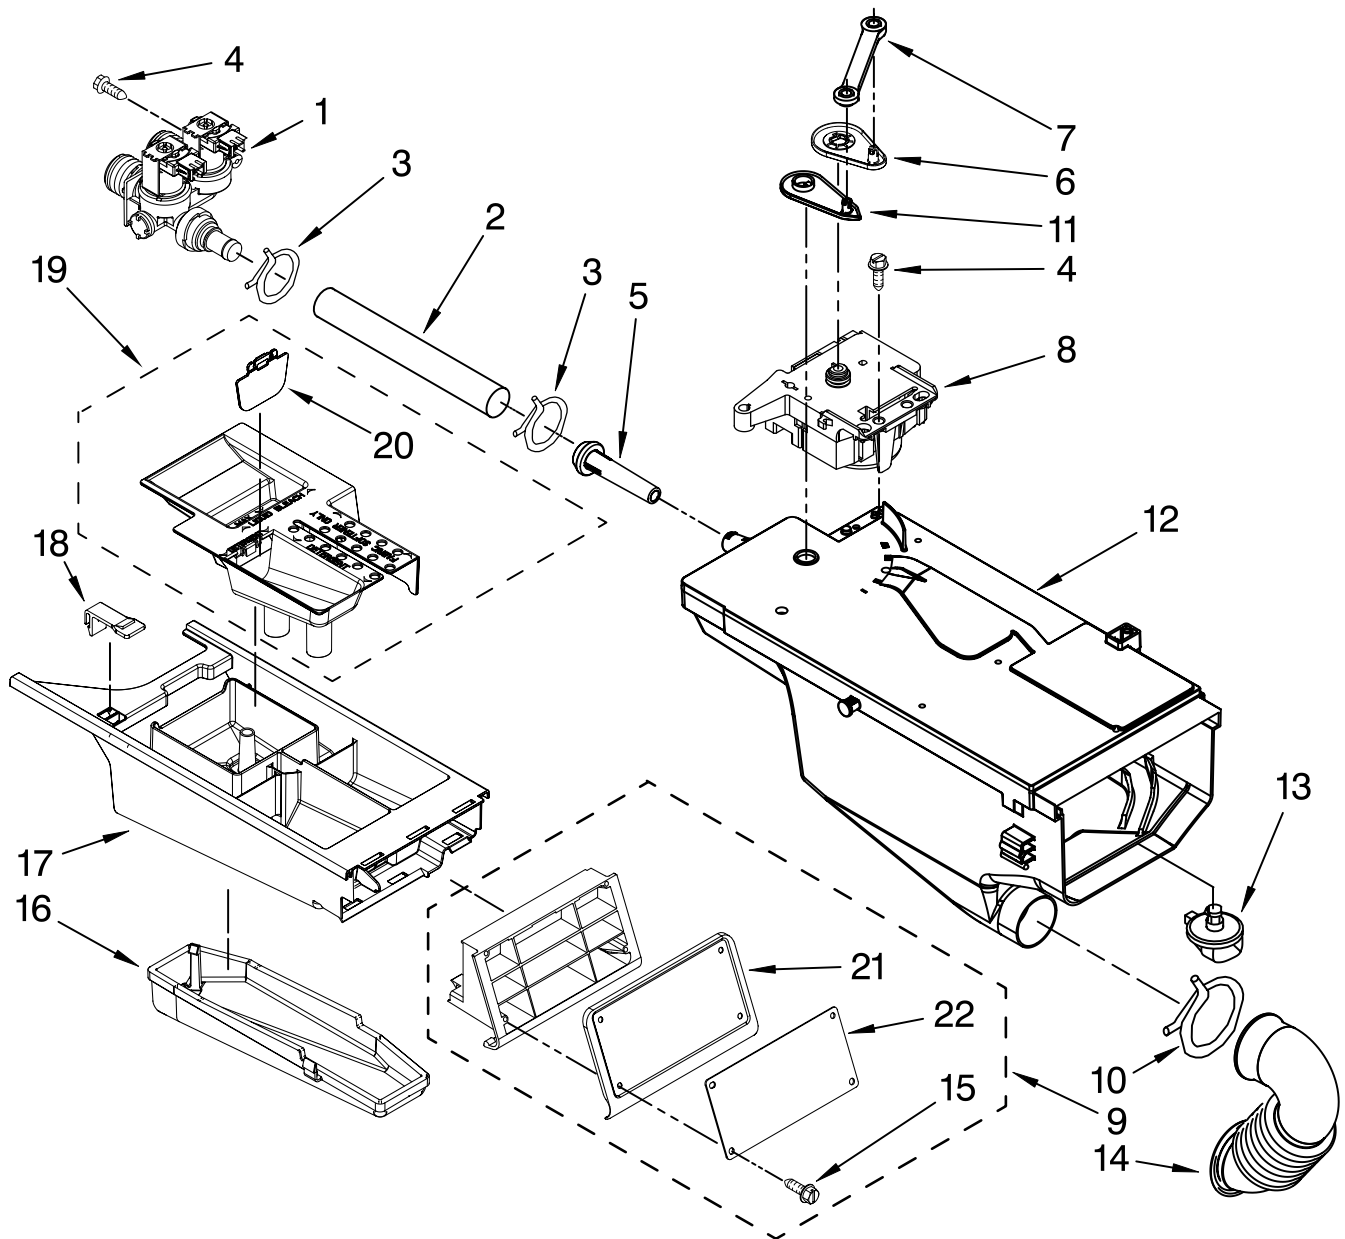

DISPENSER PARTS

For Model: MAH22PRBWW0
(White)

Illus. No.	Part No.	DESCRIPTION
1	8540751	Valve, Inlet
2	8540065	Hose, Valve To Dispenser
3	370450	Clamp, Hose
4	8540282	Screw
5	8540042	Nozzle, Inlet
6	8540393	Cam, Actuator
7	8540394	Lever, Water Distribution
8	W10143586	Actuator
9	W10137428	Handle Assembly, Drawer

Illus. No.	Part No.	DESCRIPTION
10	8281276	Clamp, Hose
11	8540395	Connection, Lever
12	8540058	Dispenser
13	8540053	Nozzle, Distribution
14	8540063	Hose, Dispenser To Tub
15	W10137456	Screw, 8-18 X 1/2
16	8540399	Cover, Detergent Drawer

Illus. No.	Part No.	DESCRIPTION
17	8540402	Drawer, Detergent
18	W10137402	Hook, Drawer
19	W10277537	Siphon, Bleach/Softener
20	W10276474	Door, Living Hinge
21	W10137460	Cover, Handle
22	W10137430	Facia/Overlay, Drawer

FOR ORDERING INFORMATION REFER TO PARTS PRICE LIST