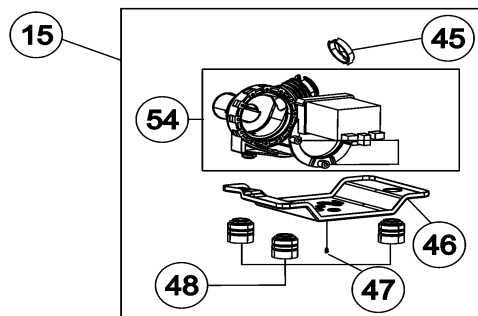

*Color Code (-)=Not Shown #=Series, Serial Prefix or Run No., N=Not Available

Section: CABINET

Model: MAH9700AWW

(ASSY-ABSORBER)

A: 41 B: 25

39

(ASSY-PUMP DRAIN)

LW12-113

Section: CABINET

No.	Part No.	Description	Series	Qty
1	34001252	SCREW-TAPPING	10	2
2	34001252	SCREW-TAPPING	10	2
3	34001252	SCREW-TAPPING	10	2
4	34001252	SCREW-TAPPING	10	1
5	34001252	SCREW-TAPPING	10	6
6	34001252	SCREW-TAPPING	10	1
7	34001232	SCREW-TAPPING	10	2
8	34001317	SCREW-SPECIAL	10	2
9	34001318	FRAME-PLATE-(U) CABINET	10	1
10	34001231	SCREW-TAPPING	10	1
11	34001161	CLIP-HOSE	10	1
12	34001095	ASSY-HOSE DRAIN	10	1
13	34001389	NUT-HEXAGON FLANGE	10	1
14	34001341	LEG-RUBBER	10	1
15	34001320	ASSY-PUMP DRAIN	10	1
16	34001324	ASSY-SENSOR PRESSURE	10	2
17	34001325	HOLDER-WIRE SADDLE	10	3
18	34001326	GUIDE-WIRE	10	1
19	34001327	DVA	10	1
20	34001252	SCREW-TAPPING	10	1
21	34001340	ASSY-S PUMP	10	1
22	34001252	SCREW-TAPPING	10	2
23	34001232	SCREW-TAPPING	10	1
24	34001328	SCREW-HEX	10	2
25	34001329	CABLE CLAMP	10	5
26	34001330	FILTER-EMI	10	1
27	34001331	CLAMPER HOSE	10	1
28	34001200	GUIDE-HOSE	10	1
28	34001500	GUIDE HOSE	19	1
29	34001299	CLAMPER HOSE	10	1
30	34001388	BOLT-HEX	10	3
31	34001229	WIRE TIE - VINYL	10	1
32	34001089	ASSY-HOSE WATER (HOT)	10	1
33	34001094	ASSY-HOSE WATER (COLD)	10	1
34	34001229	WIRE TIE - VINYL	10	1
35	34001339	ASSY-FRAME LU	10	1
36	34001332	ASSY-COVER TOP	10	1
37	34001097	GUIDE-SPRING - WASHER ONLY	10	2
38	34001338	ASSY-COVER BACK	10	1
39	34001337	ASSY-FIXER TUB	10	4
40	34001336	HOSE-HANGER	10	1
41	35001004	HOLDER-WIRE (RETAINER/CLIP)	10	3
41	34001501	HOLDER WIRE	19	3
42	34001333	TRANS-REACTORV	10	1
43	34001334	BRACKET-HEATER	10	1
44	34001335	ASSY-CAP O.F.	10	2
45	34001322	VALVE-CHECK	10	1
46	34001321	BRACKET-PUMP	10	1
47	34001232	SCREW-TAPPING	10	1
48	34001323	CUSHION-PUMP	10	3
49	34001395	CAP-FIXER	10	1