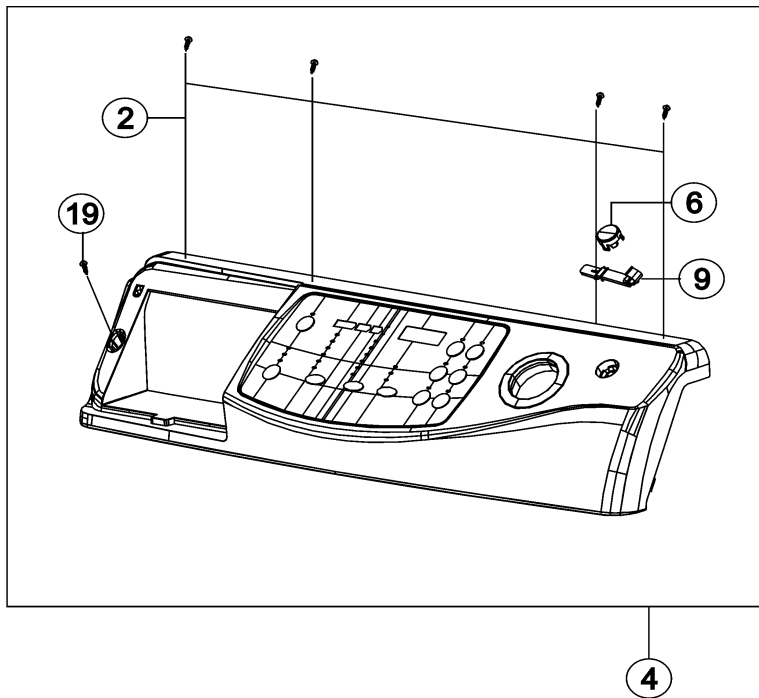

Section: CONTROL PANEL

Model: MAH9700AWW

LW11-177

Section: CONTROL PANEL

No.	Part No.	Description	Series	Qty
1	34001231	SCREW-TAPPING	10	5
2	34001232	SCREW-TAPPING	10	4
3	34001233	KNOB-ENCODER	10	1
4	34001234	ASSY-PANEL CONTROL	10	1
5	34001283	ASSY-S PANEL-DRAWER	10	1
6	34001235	BUTTON-PUSH (P)	10	1
7	34001250	SCREW-TAPTITE	10	4
8	34001232	SCREW-TAPPING	10	1
9	34001279	LEVER-POWER	10	1
10	34001484	PCB (MEMS) SENSOR DNO	17	1
10	12002635	CONTROL PCB ASSY - COMPLETE SU	10	1
10	34001445	CONTROL BOARD ASSY SU	11	1
10	34001471	Service Assy PCB Part-9700 SU	16	1
10	34001497	CONTROL BOARD (SERIES 18)	18	1
10	34001485	HARNESS, WIRE DNO	17	1
10	34001492	PCB-MAH9700 (SERIES 17) DNO	17	1
11	34001249	HOSE-DRAWER	10	1
12	34001208	CLAMP-HOSE	10	4
13	34001131	VALVE-WATER (HOT)	10	1
14	34001248	WATER VALVE (3 WAY)	10	1
15	34001245	HOUSING-DRAWER (L)	10	1
16	34001282	ASSY-S. BODY DRAWER	10	1
17	34001239	GUIDE-LIQUID	10	1
18	34001240	CAP-RINSE	10	1
19	34001283	ASSY-S PANEL-DRAWER	10	1
20	34001243	HANDLE-DRAWER	10	1
21	34001284	ASSY-S HOUSING DRAWER	10	1