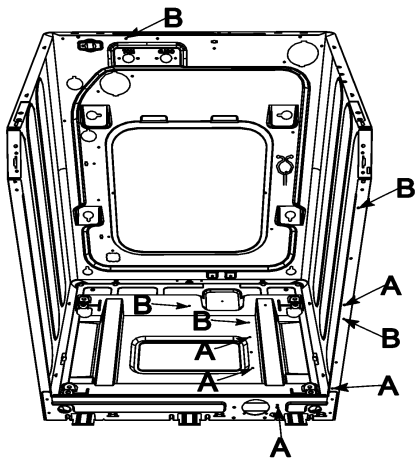

*Color Code (-)=Not Shown #=Series, Serial Prefix or Run No., N=Not Available

Section: CABINET

Model: MAH9700AWW

(ASSY-ABSORBER)

A: 41 B: 25

39

(ASSY-PUMP DRAIN)

LW12-113

Section: CABINET

No.	Part No.	Description	Series	Qty
1	34001252	SCREW-TAPPING	10	2
2	34001252	SCREW-TAPPING	10	2
3	34001252	SCREW-TAPPING	10	2
4	34001252	SCREW-TAPPING	10	1
5	34001252	SCREW-TAPPING	10	6
6	34001252	SCREW-TAPPING	10	1
7	34001232	SCREW-TAPPING	10	2
8	34001317	SCREW-SPECIAL	10	2
9	34001318	FRAME-PLATE-(U) CABINET	10	1
10	34001231	SCREW-TAPPING	10	1
11	34001161	CLIP-HOSE	10	1
12	34001095	ASSY-HOSE DRAIN	10	1
13	34001389	NUT-HEXAGON FLANGE	10	1
14	34001341	LEG-RUBBER	10	1
15	34001320	ASSY-PUMP DRAIN	10	1
16	34001324	ASSY-SENSOR PRESSURE	10	2
17	34001325	HOLDER-WIRE SADDLE	10	3
18	34001326	GUIDE-WIRE	10	1
19	34001327	DVA	10	1
20	34001252	SCREW-TAPPING	10	1
21	34001340	ASSY-S PUMP	10	1
22	34001252	SCREW-TAPPING	10	2
23	34001232	SCREW-TAPPING	10	1
24	34001328	SCREW-HEX	10	2
25	34001329	CABLE CLAMP	10	5
26	34001330	FILTER-EMI	10	1
27	34001331	CLAMPER HOSE	10	1
28	34001200	GUIDE-HOSE	10	1
28	34001500	GUIDE HOSE	19	1
29	34001299	CLAMPER HOSE	10	1
30	34001388	BOLT-HEX	10	3
31	34001229	WIRE TIE - VINYL	10	1
32	34001089	ASSY-HOSE WATER (HOT)	10	1
33	34001094	ASSY-HOSE WATER (COLD)	10	1
34	34001229	WIRE TIE - VINYL	10	1
35	34001339	ASSY-FRAME LU	10	1
36	34001332	ASSY-COVER TOP	10	1
37	34001097	GUIDE-SPRING - WASHER ONLY	10	2
38	34001338	ASSY-COVER BACK	10	1
39	34001337	ASSY-FIXER TUB	10	4
40	34001336	HOSE-HANGER	10	1
41	35001004	HOLDER-WIRE (RETAINER/CLIP)	10	3
41	34001501	HOLDER WIRE	19	3
42	34001333	TRANS-REACTORV	10	1
43	34001334	BRACKET-HEATER	10	1
44	34001335	ASSY-CAP O.F.	10	2
45	34001322	VALVE-CHECK	10	1
46	34001321	BRACKET-PUMP	10	1
47	34001232	SCREW-TAPPING	10	1
48	34001323	CUSHION-PUMP	10	3
49	34001395	CAP-FIXER	10	1