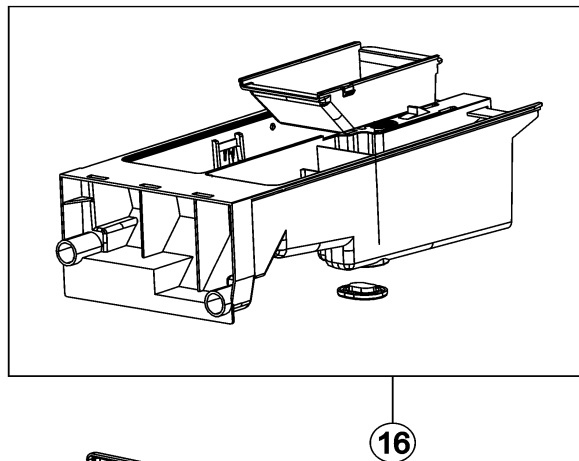

Section: CONTROL PANEL

Model: MAH9700AWW

LW11-177

Section: CONTROL PANEL

No.	Part No.	Description	Series	Qty
1	34001231	SCREW-TAPPING	10	5
2	34001232	SCREW-TAPPING	10	4
3	34001233	KNOB-ENCODER	10	1
4	34001234	ASSY-PANEL CONTROL	10	1
5	34001283	ASSY-S PANEL-DRAWER	10	1
6	34001235	BUTTON-PUSH (P)	10	1
7	34001250	SCREW-TAPTITE	10	4
8	34001232	SCREW-TAPPING	10	1
9	34001279	LEVER-POWER	10	1
10	34001484	PCB (MEMS) SENSOR DNO	17	1
10	12002635	CONTROL PCB ASSY - COMPLETE SU	10	1
10	34001445	CONTROL BOARD ASSY SU	11	1
10	34001471	Service Assy PCB Part-9700 SU	16	1
10	34001497	CONTROL BOARD (SERIES 18)	18	1
10	34001485	HARNESS, WIRE DNO	17	1
10	34001492	PCB-MAH9700 (SERIES 17) DNO	17	1
11	34001249	HOSE-DRAWER	10	1
12	34001208	CLAMP-HOSE	10	4
13	34001131	VALVE-WATER (HOT)	10	1
14	34001248	WATER VALVE (3 WAY)	10	1
15	34001245	HOUSING-DRAWER (L)	10	1
16	34001282	ASSY-S. BODY DRAWER	10	1
17	34001239	GUIDE-LIQUID	10	1
18	34001240	CAP-RINSE	10	1
19	34001283	ASSY-S PANEL-DRAWER	10	1
20	34001243	HANDLE-DRAWER	10	1
21	34001284	ASSY-S HOUSING DRAWER	10	1