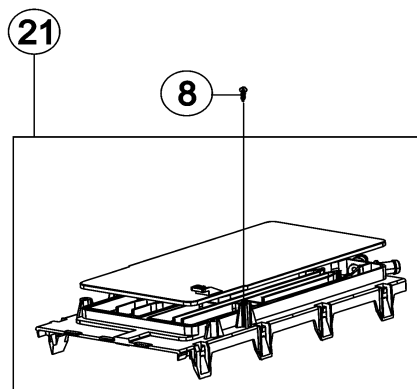

Section: CONTROL PANEL

Model: MAH9700AWW

LW11-177

Section: CONTROL PANEL

No.	Part No.	Description	Series	Qty
1	34001231	SCREW-TAPPING	10	5
2	34001232	SCREW-TAPPING	10	4
3	34001233	KNOB-ENCODER	10	1
4	34001234	ASSY-PANEL CONTROL	10	1
5	34001283	ASSY-S PANEL-DRAWER	10	1
6	34001235	BUTTON-PUSH (P)	10	1
7	34001250	SCREW-TAPTITE	10	4
8	34001232	SCREW-TAPPING	10	1
9	34001279	LEVER-POWER	10	1
10	34001484	PCB (MEMS) SENSOR DNO	17	1
10	12002635	CONTROL PCB ASSY - COMPLETE SU	10	1
10	34001445	CONTROL BOARD ASSY SU	11	1
10	34001471	Service Assy PCB Part-9700 SU	16	1
10	34001497	CONTROL BOARD (SERIES 18)	18	1
10	34001485	HARNESS, WIRE DNO	17	1
10	34001492	PCB-MAH9700 (SERIES 17) DNO	17	1
11	34001249	HOSE-DRAWER	10	1
12	34001208	CLAMP-HOSE	10	4
13	34001131	VALVE-WATER (HOT)	10	1
14	34001248	WATER VALVE (3 WAY)	10	1
15	34001245	HOUSING-DRAWER (L)	10	1
16	34001282	ASSY-S. BODY DRAWER	10	1
17	34001239	GUIDE-LIQUID	10	1
18	34001240	CAP-RINSE	10	1
19	34001283	ASSY-S PANEL-DRAWER	10	1
20	34001243	HANDLE-DRAWER	10	1
21	34001284	ASSY-S HOUSING DRAWER	10	1