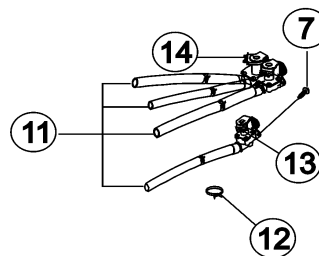

Section: CONTROL PANEL

Model: MAH9700AWW

LW11-177

Section: CONTROL PANEL

No.	Part No.	Description	Series	Qty
1	34001231	SCREW-TAPPING	10	5
2	34001232	SCREW-TAPPING	10	4
3	34001233	KNOB-ENCODER	10	1
4	34001234	ASSY-PANEL CONTROL	10	1
5	34001283	ASSY-S PANEL-DRAWER	10	1
6	34001235	BUTTON-PUSH (P)	10	1
7	34001250	SCREW-TAPTITE	10	4
8	34001232	SCREW-TAPPING	10	1
9	34001279	LEVER-POWER	10	1
10	34001484	PCB (MEMS) SENSOR DNO	17	1
10	12002635	CONTROL PCB ASSY - COMPLETE SU	10	1
10	34001445	CONTROL BOARD ASSY SU	11	1
10	34001471	Service Assy PCB Part-9700 SU	16	1
10	34001497	CONTROL BOARD (SERIES 18)	18	1
10	34001485	HARNESS, WIRE DNO	17	1
10	34001492	PCB-MAH9700 (SERIES 17) DNO	17	1
11	34001249	HOSE-DRAWER	10	1
12	34001208	CLAMP-HOSE	10	4
13	34001131	VALVE-WATER (HOT)	10	1
14	34001248	WATER VALVE (3 WAY)	10	1
15	34001245	HOUSING-DRAWER (L)	10	1
16	34001282	ASSY-S. BODY DRAWER	10	1
17	34001239	GUIDE-LIQUID	10	1
18	34001240	CAP-RINSE	10	1
19	34001283	ASSY-S PANEL-DRAWER	10	1
20	34001243	HANDLE-DRAWER	10	1
21	34001284	ASSY-S HOUSING DRAWER	10	1

*Color Code (-)=Not Shown #=Series, Serial Prefix or Run No., N=Not Available

Section: SUPPLEMENTAL INFORMATION

No.	Part No.	Description	Series	Qty
1	34001319	ASSY-WIRE HARNESS	10	1
2	34001204	POWER CORD	10	1
3	16026736	TECH SHT, DOM WASHER	10	1
4	34001223	BOLT-SPANER	10	1
5	35001266	RISER SERVICE KIT	11	1
5 N	35001207	RISER - 27" - WHITE	10	1
6	34001395	CAP-FIXER	10	1
7	34001134	ASSY-FIXER TUB	10	5
8	W10126689	MANUAL, USE & CARE	15	1