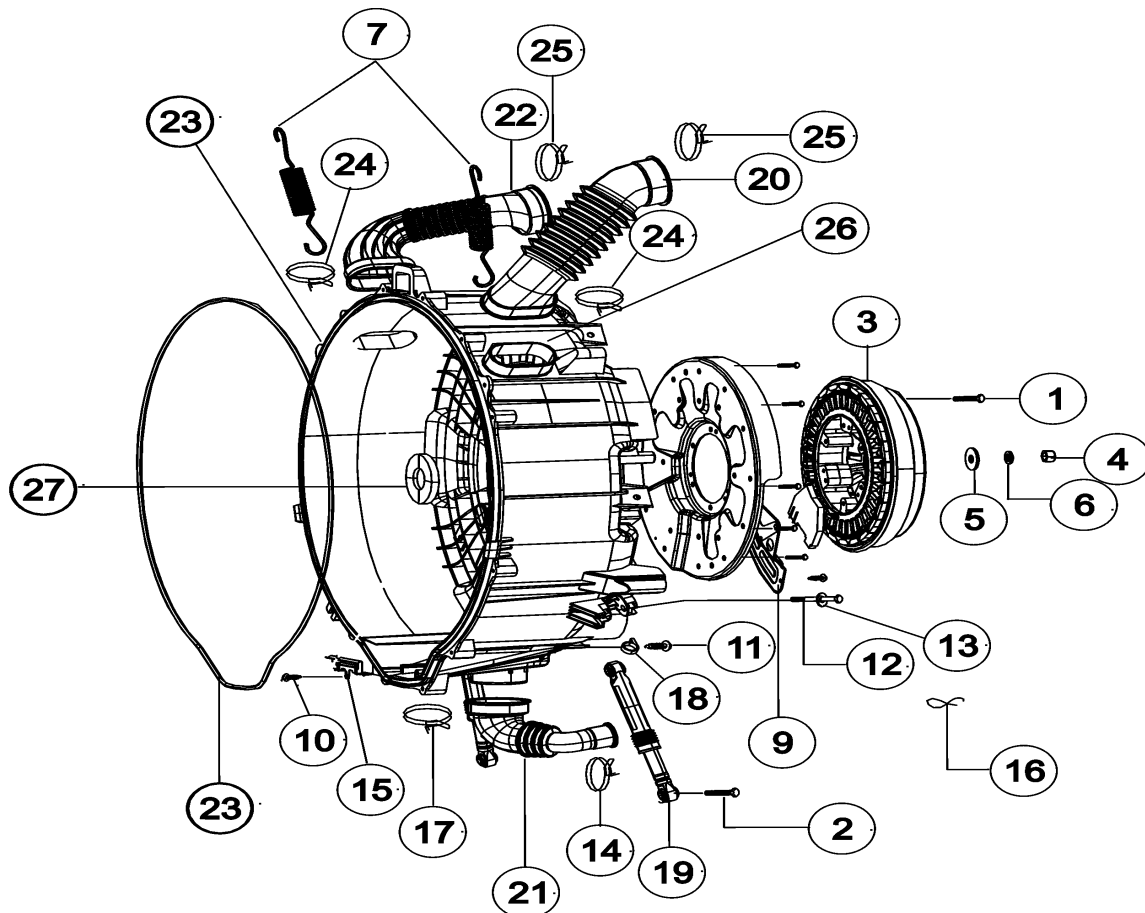

Section: TUB BACK

Model: MAH9700AWW

LW13-82

Section: TUB BACK

No.	Part No.	Description	Series	Qty
1	34001268	BOLT-ETC	10	6
2	34001147	BOLT/SCREW-PUMP BRACKET	10	4
3	34001269	MOTOR-DRUM	10	1
4	34001271	NUT-HEX	10	1
5	34001272	WASHER-PLAIN	10	1
6	34001273	WASHER-SPRING	10	1
7	34001274	SPRING-HANGER	10	2
8	34001316	ASSY-S TUB BACK SVC	10	1
9	34001313	BRACKET-TUB (B)	10	1
10	34001251	SCREW-TAPPING	10	1
11	34001232	SCREW-TAPPING	10	1
12	34001148	BOLT-HEX	10	2
13	34001272	WASHER-PLAIN	10	2
14	34001161	CLIP-HOSE	10	1
15	34001290	BRACKET - HEATER	10	1
16	34001229	WIRE TIE - VINYL	10	1
17	34001289	CLAMPER-HOSE	10	1
18	34001291	CABLE CLAMP	10	1
19	34001292	DAMPER-SHOCK	10	2
20	34001293	HOSE-O.F.	10	1
21	34001294	HOSE-DRAIN	10	1
22	34001295	HOSE-O.F. (1)	10	1
23	34001296	PACKING-TUB	10	1
24	34001297	BAND-RING	10	1
25	34001298	BAND-RING	10	1
26	34001310	SEAL-OIL	10	1

*Color Code (-)=Not Shown #=Series, Serial Prefix or Run No., N=Not Available