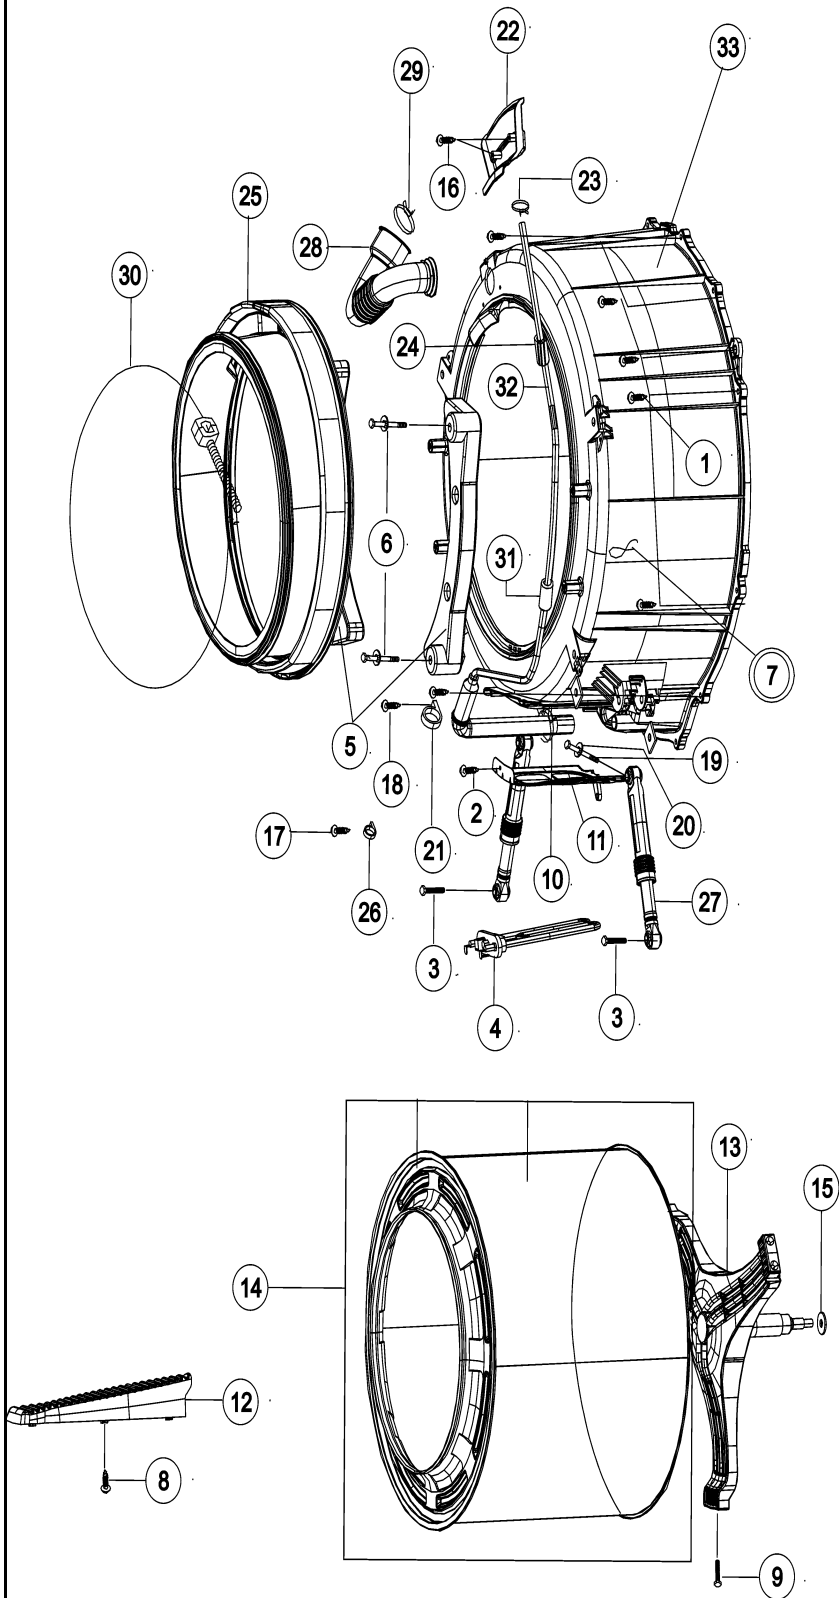

Section: TUB FRONT

Model: MAH9700AWW

Section: TUB FRONT

No.	Part No.	Description	Series	Qty
1	34001267	SCREW-TAPPING	10	6
2	34001232	SCREW-TAPPING	10	1
3	34001147	BOLT/SCREW-PUMP BRACKET	10	4
4	34001270	HEATER	10	1
5	34001276	WEIGHT-BALANCER (F)	10	2
6	34001158	ASSY-BOLT	10	4
7	34001229	WIRE TIE - VINYL	10	2
8	34001251	SCREW-TAPPING	10	3
9	34001277	BOLT-FLANGE	10	6
10	34001315	CLAMPER HOSE	10	1
11	34001314	BRACKET-TUB (F)	10	1
12	34001287	DRUM-LIFTER	10	3
13	34001288	ASST-FLANGE SHAFT	10	1
14	34001312	ASSY-S DRUM	10	1
14	34001461	SPINNER	12	1
15	34001311	WASHER-WAVE	10	1
16	34001251	SCREW-TAPPING	10	2
17	34001232	SCREW-TAPPING	10	1
18	34001232	SCREW-TAPPING	10	1
19	34001148	BOLT-HEX	10	2
20	34001272	WASHER-PLAIN	10	2
21	34001299	CLAMPER HOSE	10	1
22	34001300	GUIDE-WATER	10	1
23	34001169	SPRING-CLAMP	10	1
24	34001301	SPONGE-HOSE AIR	10	1
25	34001302	DOOR-DIAPHRAGM	10	1
26	34001291	CABLE CLAMP	10	1
27	34001303	DAMPER-SHOCK	10	2
28	34001304	HOSE-DRAWER TUB	10	1
29	34001305	BAND-RING	10	1
30	34001306	ASSY-CLAMP DIAPHGRAM	10	1
31	34001307	SPONGE-HARNESS	10	2
32	34001308	HOSE-RESSURE	10	1
33	34001309	ASSY-SEMI TUB FRONT	10	1

*Color Code (-)=Not Shown #=Series, Serial Prefix or Run No., N=Not Available