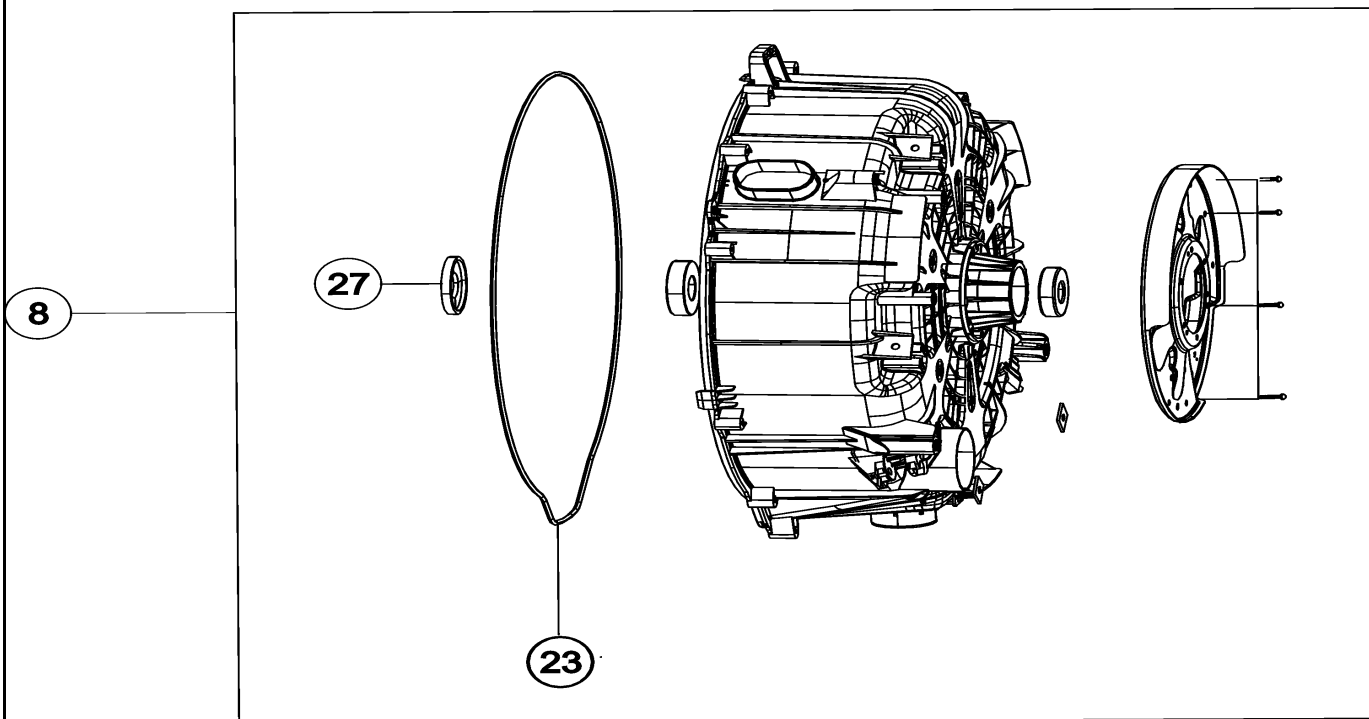

Section: TUB BACK

Model: MAH9700AWW

LW13-82

Section: TUB BACK

No.	Part No.	Description	Series	Qty
1	34001268	BOLT-ETC	10	6
2	34001147	BOLT/SCREW-PUMP BRACKET	10	4
3	34001269	MOTOR-DRUM	10	1
4	34001271	NUT-HEX	10	1
5	34001272	WASHER-PLAIN	10	1
6	34001273	WASHER-SPRING	10	1
7	34001274	SPRING-HANGER	10	2
8	34001316	ASSY-S TUB BACK SVC	10	1
9	34001313	BRACKET-TUB (B)	10	1
10	34001251	SCREW-TAPPING	10	1
11	34001232	SCREW-TAPPING	10	1
12	34001148	BOLT-HEX	10	2
13	34001272	WASHER-PLAIN	10	2
14	34001161	CLIP-HOSE	10	1
15	34001290	BRACKET - HEATER	10	1
16	34001229	WIRE TIE - VINYL	10	1
17	34001289	CLAMPER-HOSE	10	1
18	34001291	CABLE CLAMP	10	1
19	34001292	DAMPER-SHOCK	10	2
20	34001293	HOSE-O.F.	10	1
21	34001294	HOSE-DRAIN	10	1
22	34001295	HOSE-O.F. (1)	10	1
23	34001296	PACKING-TUB	10	1
24	34001297	BAND-RING	10	1
25	34001298	BAND-RING	10	1
26	34001310	SEAL-OIL	10	1

*Color Code (-)=Not Shown #=Series, Serial Prefix or Run No., N=Not Available