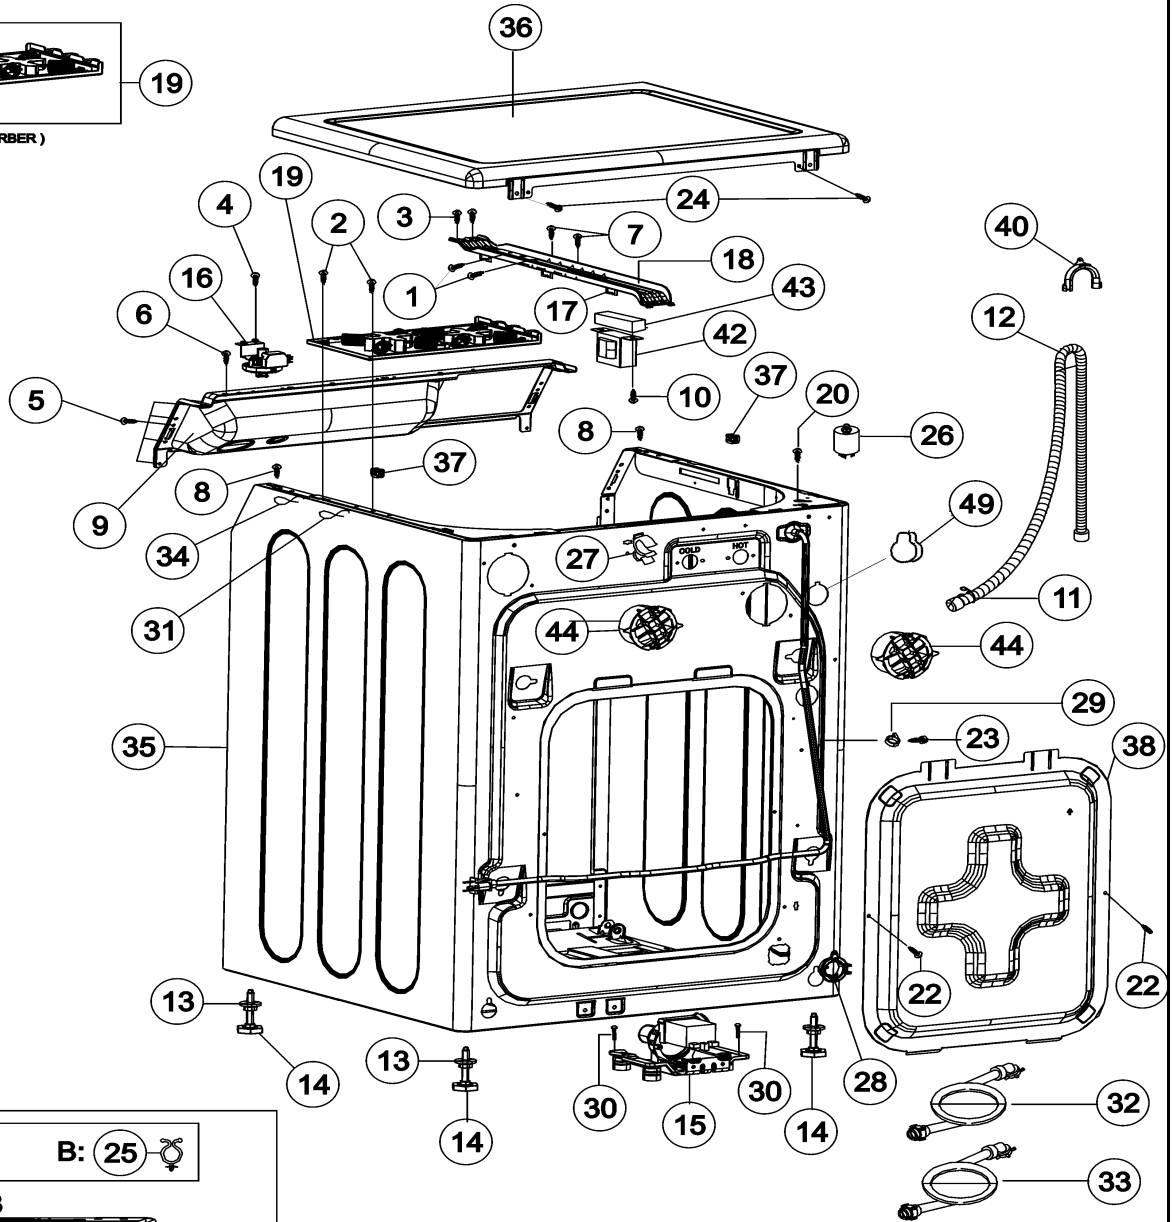

39

Section: CABINET

Model: MAH9700AWW

A: 41 B: 25

Section: CABINET

No.	Part No.	Description	Series	Qty
1	34001252	SCREW-TAPPING	10	2
2	34001252	SCREW-TAPPING	10	2
3	34001252	SCREW-TAPPING	10	2
4	34001252	SCREW-TAPPING	10	1
5	34001252	SCREW-TAPPING	10	6
6	34001252	SCREW-TAPPING	10	1
7	34001232	SCREW-TAPPING	10	2
8	34001317	SCREW-SPECIAL	10	2
9	34001318	FRAME-PLATE-(U) CABINET	10	1
10	34001231	SCREW-TAPPING	10	1
11	34001161	CLIP-HOSE	10	1
12	34001095	ASSY-HOSE DRAIN	10	1
13	34001389	NUT-HEXAGON FLANGE	10	1
14	34001341	LEG-RUBBER	10	1
15	34001320	ASSY-PUMP DRAIN	10	1
16	34001324	ASSY-SENSOR PRESSURE	10	2
17	34001325	HOLDER-WIRE SADDLE	10	3
18	34001326	GUIDE-WIRE	10	1
19	34001327	DVA	10	1
20	34001252	SCREW-TAPPING	10	1
21	34001340	ASSY-S PUMP	10	1
22	34001252	SCREW-TAPPING	10	2
23	34001232	SCREW-TAPPING	10	1
24	34001328	SCREW-HEX	10	2
25	34001329	CABLE CLAMP	10	5
26	34001330	FILTER-EMI	10	1
27	34001331	CLAMPER HOSE	10	1
28	34001200	GUIDE-HOSE	10	1
28	34001500	GUIDE HOSE	19	1
29	34001299	CLAMPER HOSE	10	1
30	34001388	BOLT-HEX	10	3
31	34001229	WIRE TIE - VINYL	10	1
32	34001089	ASSY-HOSE WATER (HOT)	10	1
33	34001094	ASSY-HOSE WATER (COLD)	10	1
34	34001229	WIRE TIE - VINYL	10	1
35	34001339	ASSY-FRAME LU	10	1
36	34001332	ASSY-COVER TOP	10	1
37	34001097	GUIDE-SPRING - WASHER ONLY	10	2
38	34001338	ASSY-COVER BACK	10	1
39	34001337	ASSY-FIXER TUB	10	4
40	34001336	HOSE-HANGER	10	1
41	35001004	HOLDER-WIRE (RETAINER/CLIP)	10	3
41	34001501	HOLDER WIRE	19	3
42	34001333	TRANS-REACTORV	10	1
43	34001334	BRACKET-HEATER	10	1
44	34001335	ASSY-CAP O.F.	10	2
45	34001322	VALVE-CHECK	10	1
46	34001321	BRACKET-PUMP	10	1
47	34001232	SCREW-TAPPING	10	1
48	34001323	CUSHION-PUMP	10	3
49	34001395	CAP-FIXER	10	1

*Color Code (-)=Not Shown #=Series, Serial Prefix or Run No., N=Not Available