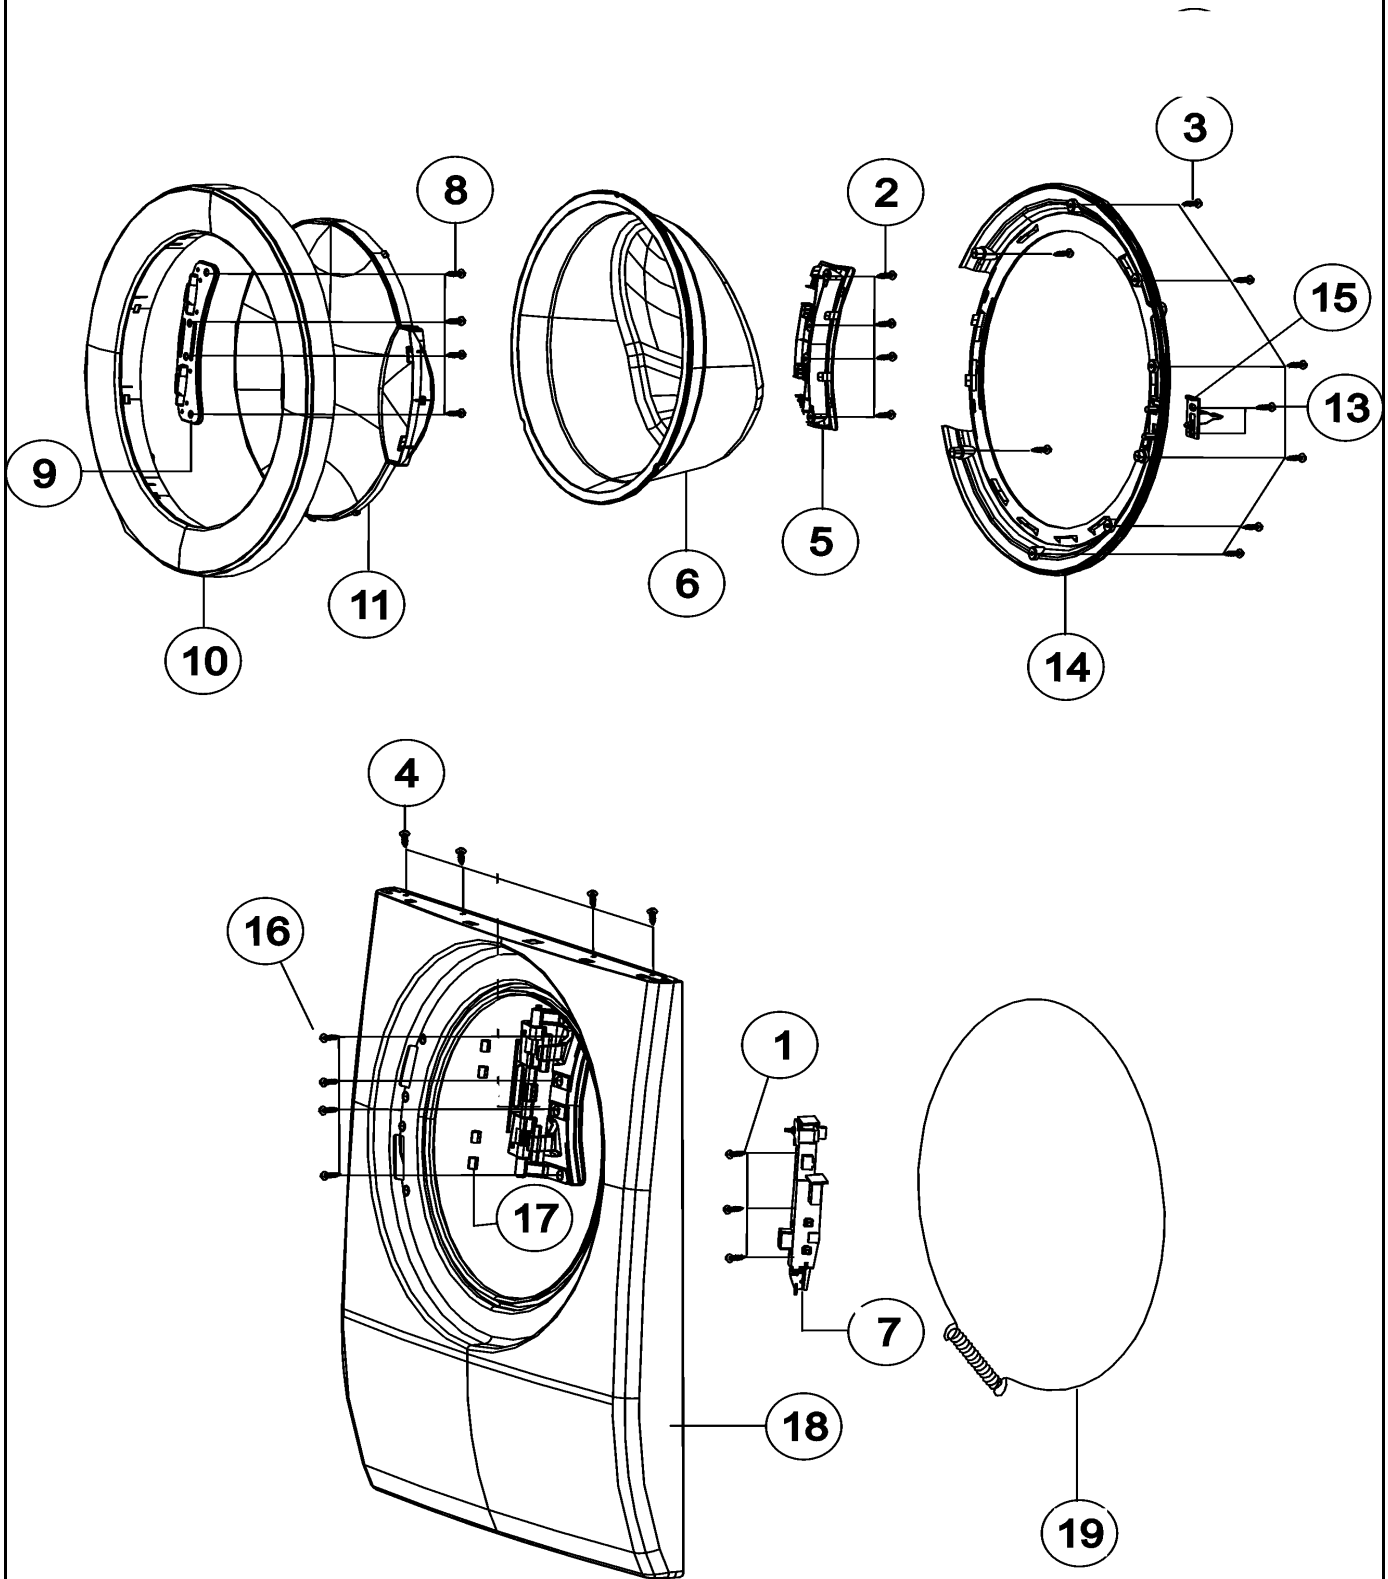

*Color Code (-)=Not Shown #=Series, Serial Prefix or Run No., N=Not Available

Section: SUPPLEMENTAL INFORMATION

No.	Part No.	Description	Series	Qty
1	34001319	ASSY-WIRE HARNESS	10	1
2	34001204	POWER CORD	10	1
3	16026736	TECH SHT, DOM WASHER	10	1
4	34001223	BOLT-SPANER	10	1
5	35001266	RISER SERVICE KIT	11	1
5 N	35001207	RISER - 27" - WHITE	10	1
6	34001395	CAP-FIXER	10	1
7	34001134	ASSY-FIXER TUB	10	5
8	W10126689	MANUAL, USE & CARE	15	1

*Color Code (-)=Not Shown #=Series, Serial Prefix or Run No., N=Not Available

Section: DOOR

Model: MAH9700AWW

LW18-22

Section: DOOR

No.	Part No.	Description	Series	Qty
1	34001251	SCREW-TAPPING	10	3
2	34001251	SCREW-TAPPING	10	4
3	34001251	SCREW-TAPPING	10	8
4	34001252	SCREW-TAPPING	10	4
5	34001253	GUIDE-HOLDER GLASS	10	1
6	34001254	DOOR-GLASS	10	1
7	34001265	DOOR-LOCK S/W	10	1
8	34001232	SCREW-TAPPING	10	8
9	34001255	BRACKET-HOLDER	10	1
10	34001256	COVER-DOOR	10	1
11	34001257	DOOR SAFETY	10	1
12	34001264	ASSY-HINGE	10	1
13	34001259	SCREW-TAPPING	10	2
14	34001285	HOLDER-GLASS	10	1
15	34001260	LEVER-DOOR	10	1
16	34001286	SCREW-MACHINE	10	4
17	34001262	GUIDE-BAR	10	4
18	34001467	FRONT PANEL (WHITE)	10	1
18	34001263	FRAME-FRONT LU	10	1
19	34001266	ASSY-WIRE DIAPHRAGM	10	1