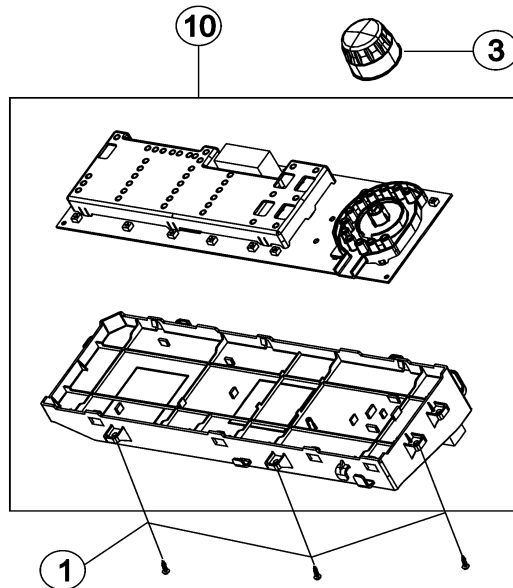

Section: CONTROL PANEL

Model: MAH9700AWW

LW11-177

Section: CONTROL PANEL

No.	Part No.	Description	Series	Qty
1	34001231	SCREW-TAPPING	10	5
2	34001232	SCREW-TAPPING	10	4
3	34001233	KNOB-ENCODER	10	1
4	34001234	ASSY-PANEL CONTROL	10	1
5	34001283	ASSY-S PANEL-DRAWER	10	1
6	34001235	BUTTON-PUSH (P)	10	1
7	34001250	SCREW-TAPTITE	10	4
8	34001232	SCREW-TAPPING	10	1
9	34001279	LEVER-POWER	10	1
10	34001484	PCB (MEMS) SENSOR DNO	17	1
10	12002635	CONTROL PCB ASSY - COMPLETE SU	10	1
10	34001445	CONTROL BOARD ASSY SU	11	1
10	34001471	Service Assy PCB Part-9700 SU	16	1
10	34001497	CONTROL BOARD (SERIES 18)	18	1
10	34001485	HARNESS, WIRE DNO	17	1
10	34001492	PCB-MAH9700 (SERIES 17) DNO	17	1
11	34001249	HOSE-DRAWER	10	1
12	34001208	CLAMP-HOSE	10	4
13	34001131	VALVE-WATER (HOT)	10	1
14	34001248	WATER VALVE (3 WAY)	10	1
15	34001245	HOUSING-DRAWER (L)	10	1
16	34001282	ASSY-S. BODY DRAWER	10	1
17	34001239	GUIDE-LIQUID	10	1
18	34001240	CAP-RINSE	10	1
19	34001283	ASSY-S PANEL-DRAWER	10	1
20	34001243	HANDLE-DRAWER	10	1
21	34001284	ASSY-S HOUSING DRAWER	10	1