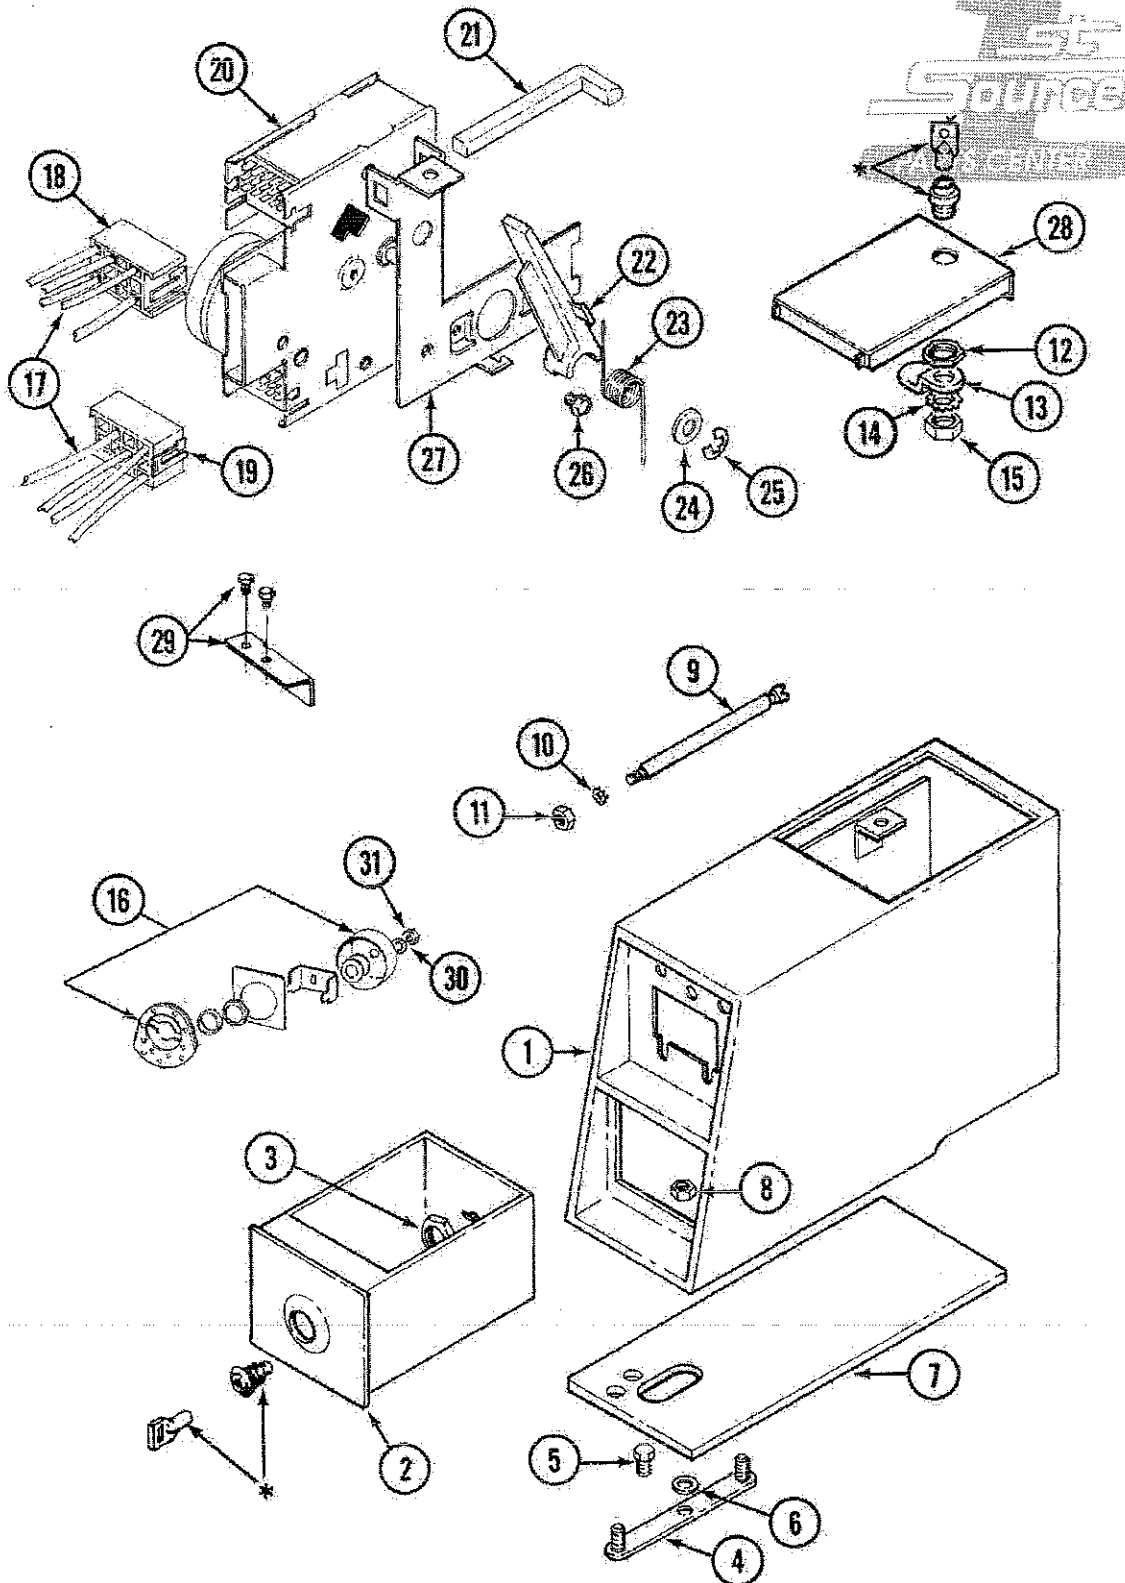

Model Number: MAT10CSAAW
Component Group: CLUTCH & BRAKE

Part Listing

ID	Part #	Series	Description
1	200720	A0	BALL BEARING, RADIAL
2	200835	A0	BEARING, BRAKE ROTOR
3	211043	A0	DRUM, BRAKE
4	211045	A0	HOUSING, BRAKE
5	201190	A0	BRAKE ASSEMBLY
6	201126	A0	ROTOR, BRAKE (W/FACING)
7	211059	A0	PULLEY, DRIVE
8	211042	A0	GASKET, BRAKE DRUM
9	211038	A0	CAP, OIL RETAINER
10	211039	A0	RETAINER, BRAKE SPRING
11	213325	A0	CLIP, RETAINER
12	211000	A0	SCREW,HEX HEAD (BRAKE DRUM)
13	211375	A0	SCREW,STOP LUG(CENTER SHAFT)
14	213326	A0	SCREW, RETAINING CLIP
15	211089	A0	LUG, STOP
16	211041	A0	SPRING, BRAKE
17	038315	A0	TOOL, BRAKE PKG. ASSY.
18	211090	A0	WASHER, LOCK

Model Number: MAT10CSAAW
Component Group: CONTROL CENTER

*** CONTACT YOUR COMMERCIAL LAUNDRY DISTRIBUTOR**

Part Listing

ID	Part #	Series	Description
1	206952L	A0	COIN METER ASSY
1	206952	A0	COIN METER CASE (WHT)
2	207913L	A0	BOX, COIN (ALM)
2	207913	A0	VAULT, COIN (WHT)
3	212328	A0	NUT, HEX
4	203307	A0	MTG. STRAP
5	211294	A0	SCREW
6	910309	A0	WASHER
7	214660	A0	GASKET, METER CASE
8	052740	A0	NUT
9	215559	A0	BOLT, LOCKING
10	910387	A0	LOCK WASHER
11	052721	A0	NUT
12	212328	A0	NUT, HEX
13	213750	A0	LOCKING CAM
14	22001354	A0	WASHER, LOCK
15	22001355	A0	NUT
16	207914	A0	LOCK CAM ASSY.
16	216203	A0	LOCKWASHER
17	22002222	15	HARNESS, WIRE
17	22002223	15	HARNESS, WIRE
17	22001088	A0	WIRE HARNESS (CS)
18	22001349	A0	HOUSING, CONNECTOR (BLK)
19	22001350	A0	HOUSING, CONNECTOR (WHT)
19	22001364	A0	CONNECTOR, WIRE
20	22001083	A0	TIMER
21	214666	A0	ARM, ACTUATOR
22	22001042	A0	PIVOT ARM, TIMER
23	214663	A0	SPRING FOR TIMER LEVER
24	214664	A0	SPRING RETAINER FOR TIMER
25	312270	A0	E CLIP
26	216042	A0	SCREW
27	212276	A0	SCREW
27	22001043	A0	BRACKET, TIMER
28	204216	A0	DOOR, ACCESS (WHT)
28	204216L	A0	TIMER ACCESS DOOR ASSEMBLY - A
29	22001179	A0	KIT, ACTUATOR
30	22001354	A0	WASHER, LOCK
31	22001355	A0	NUT