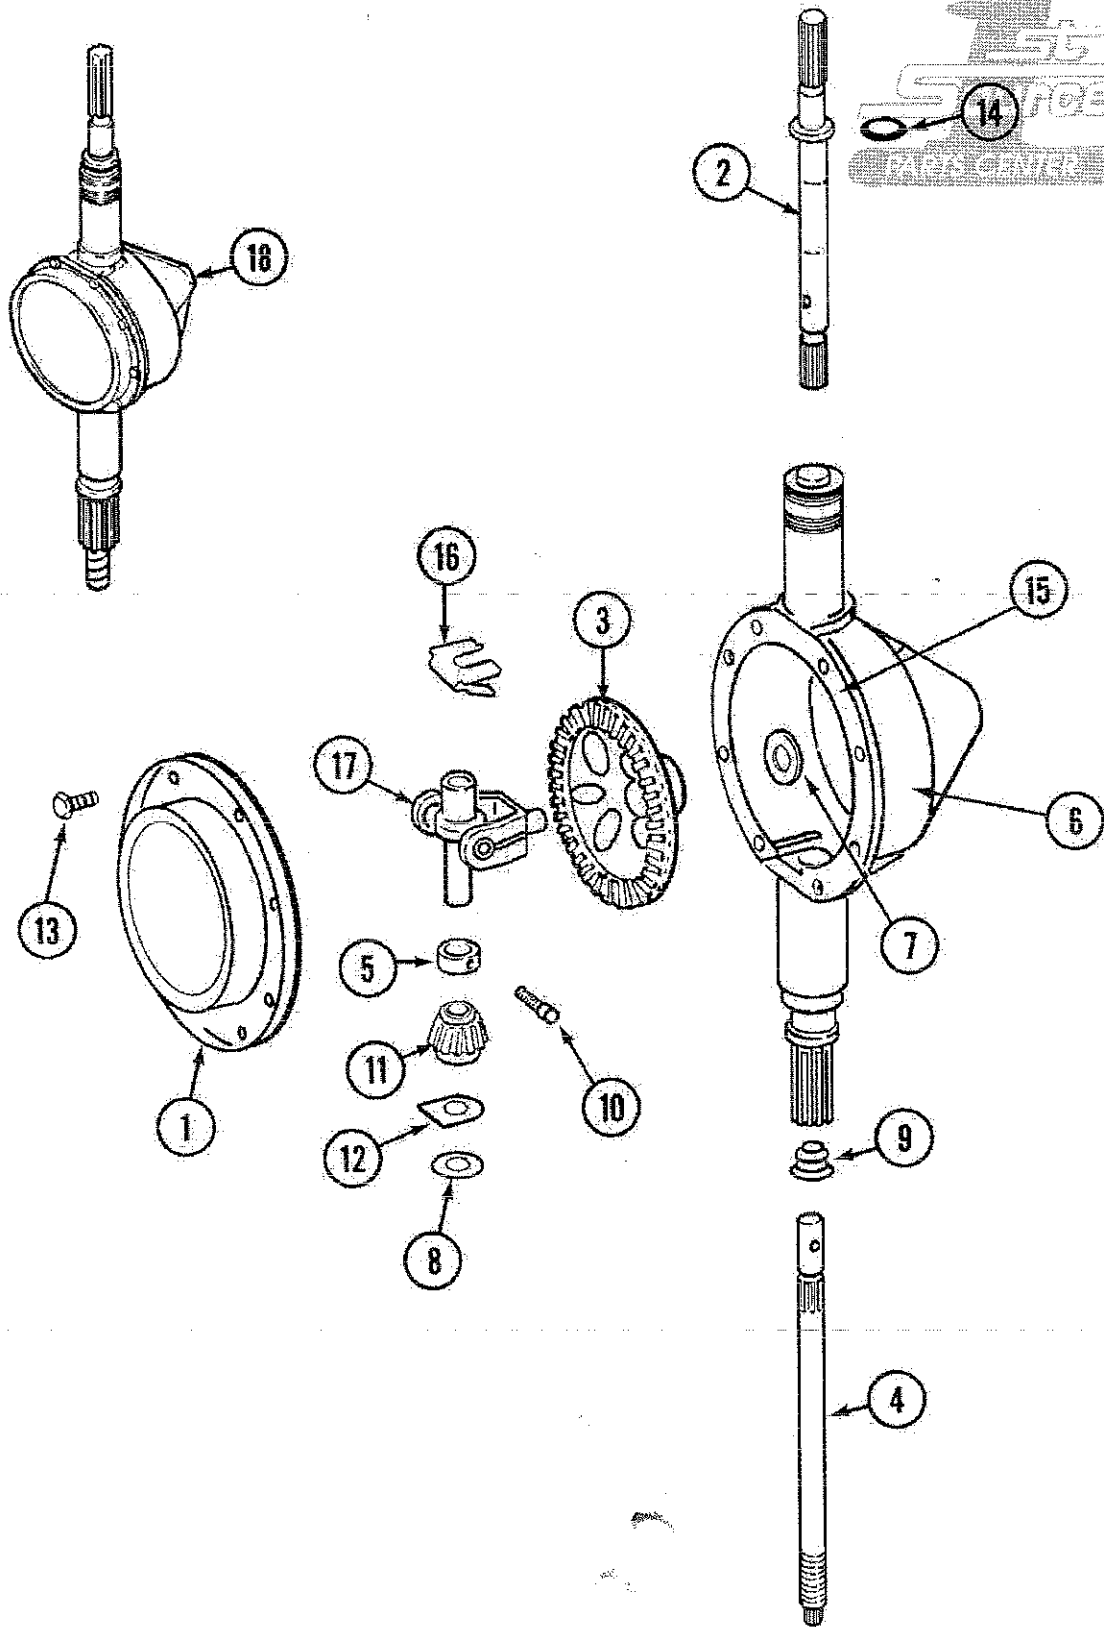

Model Number: MAT10CSAAW
Component Group: TRANSMISSION

Part Listing

ID	Part #	Series	Description
1	206628	A0	COVER, TRANSMISSION
2	207153	A0	SHAFT, AGITATOR (W/SPRING)
3	206713	A0	GEAR, BEVEL
4	215411	A0	SHAFT, CENTER
5	215415	A0	COLLAR, LOWER
6	206625	A0	HOUSING, TRANSMISSION
7	215394	A0	WASHER, BEVEL GEAR
8	211483	A0	WASHER, SPLINED
9	206602	A0	SEAL, LIP (CENTER SHAFT)
10	206629	A0	PIN, COLLAR
11	215401	A0	PINION
12	215395	A0	PLATE, CLUTCH
13	215417	A0	SCREW, TRANSMISSION COVER
14	210690	A0	SEAL, RUBBER
15	058700	A0	SILASTIC,ADH.SEALANT
16	215581	A0	SPRING, AGITATOR SHAFT
17	206685	A0	BLOCK, TORQUE AND YOKE ASSEMBL
18	206708	A0	TRANSMISSION