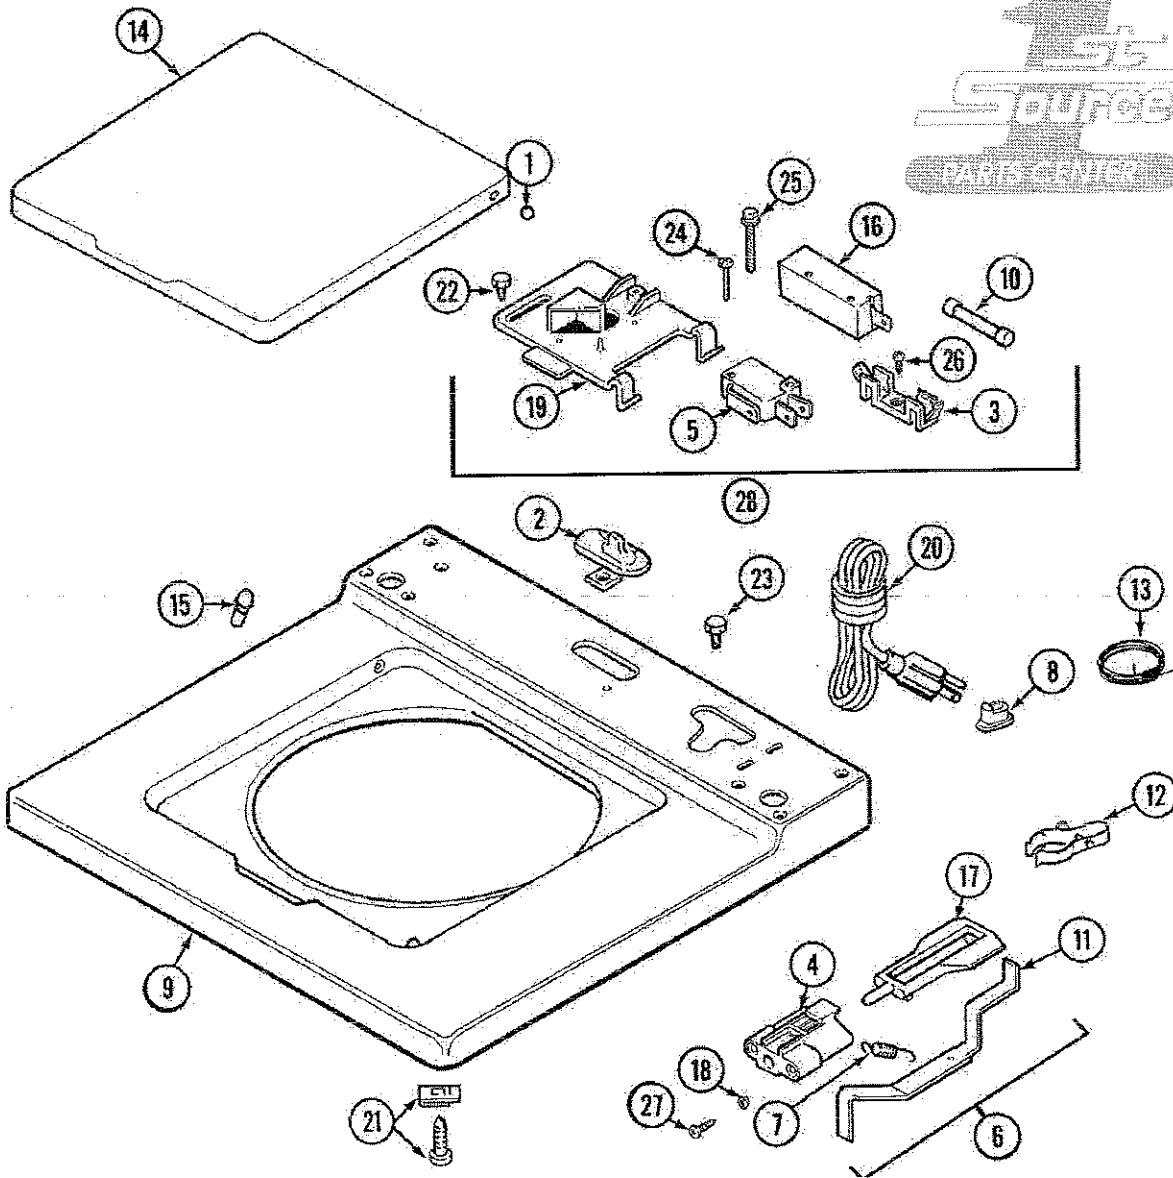

Model Number: MAT10CSAAW
Component Group: CONTROL CENTER

*** CONTACT YOUR COMMERCIAL LAUNDRY DISTRIBUTOR**

Part Listing

ID	Part #	Series	Description
1	206952L	A0	COIN METER ASSY
1	206952	A0	COIN METER CASE (WHT)
2	207913L	A0	BOX, COIN (ALM)
2	207913	A0	VAULT, COIN (WHT)
3	212328	A0	NUT, HEX
4	203307	A0	MTG. STRAP
5	211294	A0	SCREW
6	910309	A0	WASHER
7	214660	A0	GASKET, METER CASE
8	052740	A0	NUT
9	215559	A0	BOLT, LOCKING
10	910387	A0	LOCK WASHER
11	052721	A0	NUT
12	212328	A0	NUT, HEX
13	213750	A0	LOCKING CAM
14	22001354	A0	WASHER, LOCK
15	22001355	A0	NUT
16	207914	A0	LOCK CAM ASSY.
16	216203	A0	LOCKWASHER
17	22002222	15	HARNESS, WIRE
17	22002223	15	HARNESS, WIRE
17	22001088	A0	WIRE HARNESS (CS)
18	22001349	A0	HOUSING, CONNECTOR (BLK)
19	22001350	A0	HOUSING, CONNECTOR (WHT)
19	22001364	A0	CONNECTOR, WIRE
20	22001083	A0	TIMER
21	214666	A0	ARM, ACTUATOR
22	22001042	A0	PIVOT ARM, TIMER
23	214663	A0	SPRING FOR TIMER LEVER
24	214664	A0	SPRING RETAINER FOR TIMER
25	312270	A0	E CLIP
26	216042	A0	SCREW
27	212276	A0	SCREW
27	22001043	A0	BRACKET, TIMER
28	204216	A0	DOOR, ACCESS (WHT)
28	204216L	A0	TIMER ACCESS DOOR ASSEMBLY - A
29	22001179	A0	KIT, ACTUATOR
30	22001354	A0	WASHER, LOCK
31	22001355	A0	NUT

Model Number: MAT10CSAAW
Component Group: TOP

Part Listing

ID	Part #	Series	Description
1	211726	A0	HINGE, BALL
2	22001298	A0	CAP, TOP COVER
2	207159	A0	SCREW
3	207167	A0	BLOCK, FUSE
4	216256	A0	BRACKET, UNBALANCE
5	207166	A0	SWITCH, CHECK
6	22001311	A0	LEVER ASSY. (UNBALANCE)
7	213720	A0	SPRING
8	211881	A0	GROMMET, CORD
9	22001309	A0	TOP, MAIN (ALM)
9	22001310	A0	TOP, MAIN (WHT)
10	207168	A0	FUSE
11	22001136	A0	LEVER, UNBALANCE