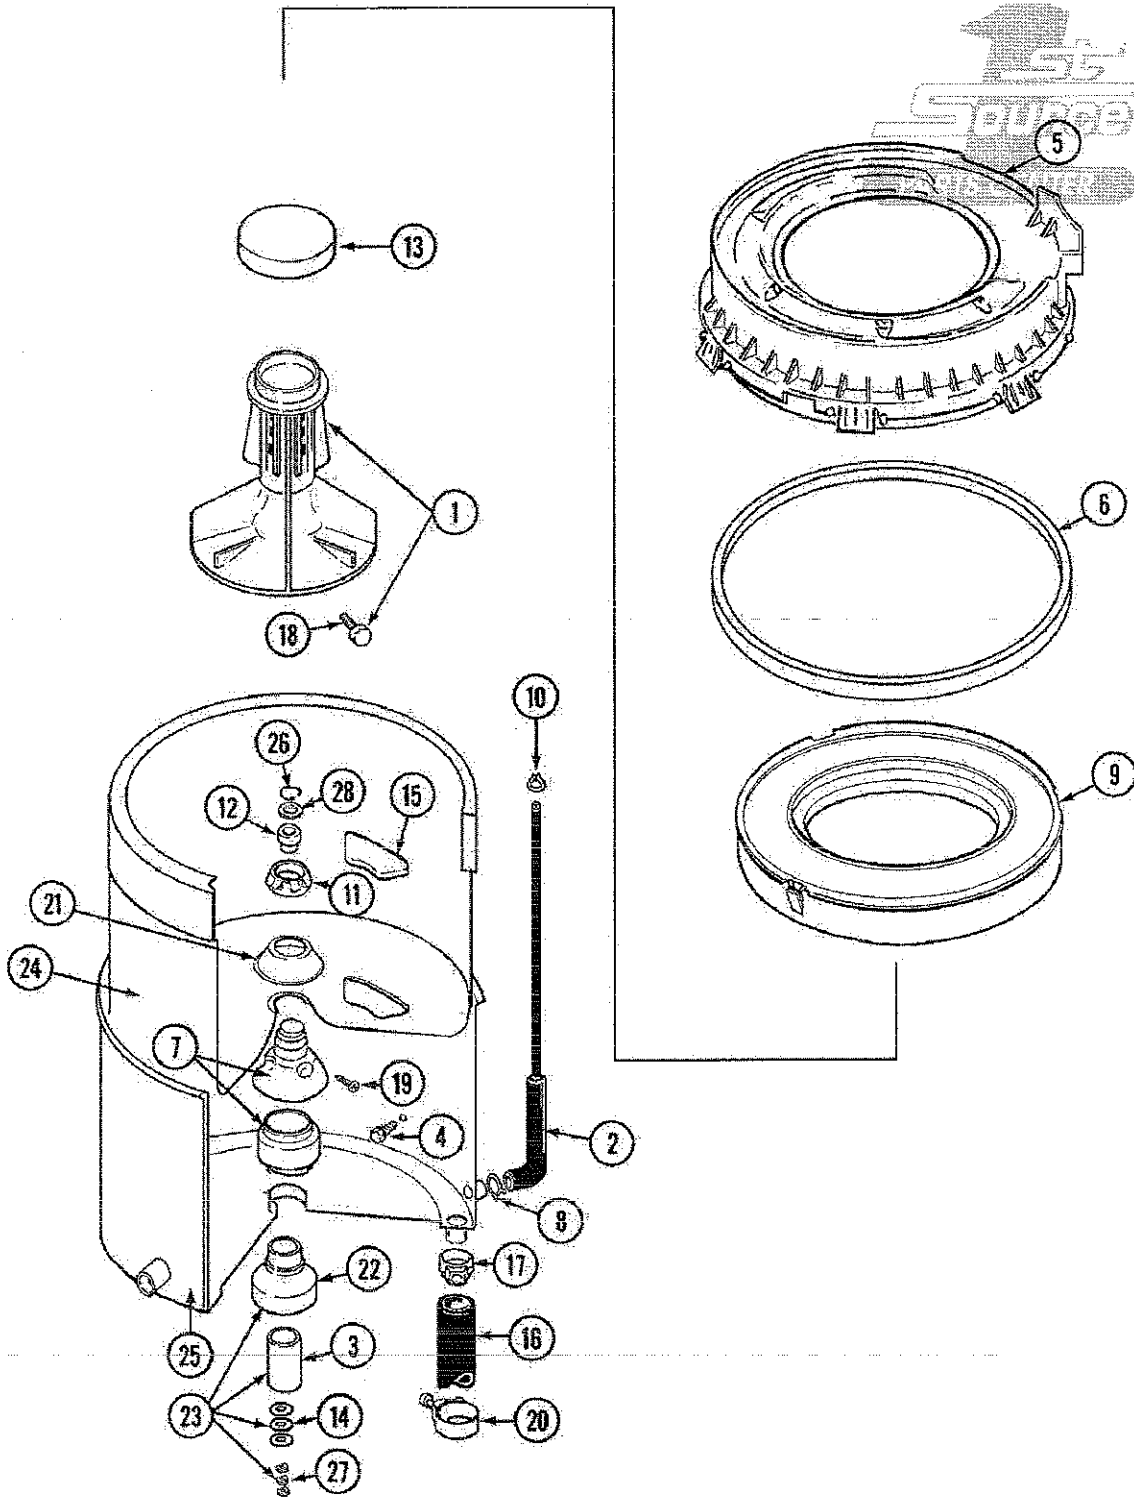

Model Number: MAT10CSAAW
Component Group: TOP

Part Listing

ID	Part #	Series	Description
1	211726	A0	HINGE, BALL
2	22001298	A0	CAP, TOP COVER
2	207159	A0	SCREW
3	207167	A0	BLOCK, FUSE
4	216256	A0	BRACKET, UNBALANCE
5	207166	A0	SWITCH, CHECK
6	22001311	A0	LEVER ASSY. (UNBALANCE)
7	213720	A0	SPRING
8	211881	A0	GROMMET, CORD
9	22001309	A0	TOP, MAIN (ALM)
9	22001310	A0	TOP, MAIN (WHT)
10	207168	A0	FUSE
11	22001136	A0	LEVER, UNBALANCE

12	301548	A0	CLAMP, GROUND (W/SCREW)
13	204807	A0	GRND.WIRE,SUPP.PLTE TO TOP CVR
14	22001342	A0	LID W/LEGEND (ALM)
14	22001341	A0	LID W/LEGEND (WHT-MAT25)
15	212716	A0	BUMPER, LID
16	205415	A0	SWITCH, LID (W/O TUB LIGHT)
17	216255	A0	PLUNGER, UNBALANCE
18	211500	A0	WASHER,BRACKE TO TOP COVER
19	215699	A0	BRACKET,SWITCH & FUSE
20	205056	A0	CORD, POWER
21	204445	A0	SCREW & FASTENER ASSY.
22	207159	A0	SCREW
23	210186	A0	SCREW, GROUND WIRE TO BASE
24	22001352	A0	SCREW, CHECK SWITCH
25	213501	A0	SCREW, #6-20 X 1-1/8 INCH
26	311711	A0	SCREW
27	910182	A0	SCREW
28	207176	A0	LID SWITCH ASSY.

Model Number: MAT10CSAAW
Component Group: TRANSMISSION

Part Listing

ID	Part #	Series	Description
1	206628	A0	COVER, TRANSMISSION
2	207153	A0	SHAFT, AGITATOR (W/SPRING)
3	206713	A0	GEAR, BEVEL
4	215411	A0	SHAFT, CENTER
5	215415	A0	COLLAR, LOWER
6	206625	A0	HOUSING, TRANSMISSION
7	215394	A0	WASHER, BEVEL GEAR
8	211483	A0	WASHER, SPLINED
9	206602	A0	SEAL, LIP (CENTER SHAFT)
10	206629	A0	PIN, COLLAR
11	215401	A0	PINION
12	215395	A0	PLATE, CLUTCH
13	215417	A0	SCREW, TRANSMISSION COVER
14	210690	A0	SEAL, RUBBER
15	058700	A0	SILASTIC,ADH.SEALANT
16	215581	A0	SPRING, AGITATOR SHAFT
17	206685	A0	BLOCK, TORQUE AND YOKE ASSEMBL
18	206708	A0	TRANSMISSION

Model Number: MAT10CSAAW
Component Group: TUB

Part Listing

ID	Part #	Series	Description
1	208543	A0	AGITATOR (W/LOCK SCREW)
2	212942 <i>2200619</i>	A0	AIR DOME AND TUBE
3	211130	A0	LINER, TUB BEARING
4	205254	A0	BOLT & GASKET ASSEMBLY (LONG)