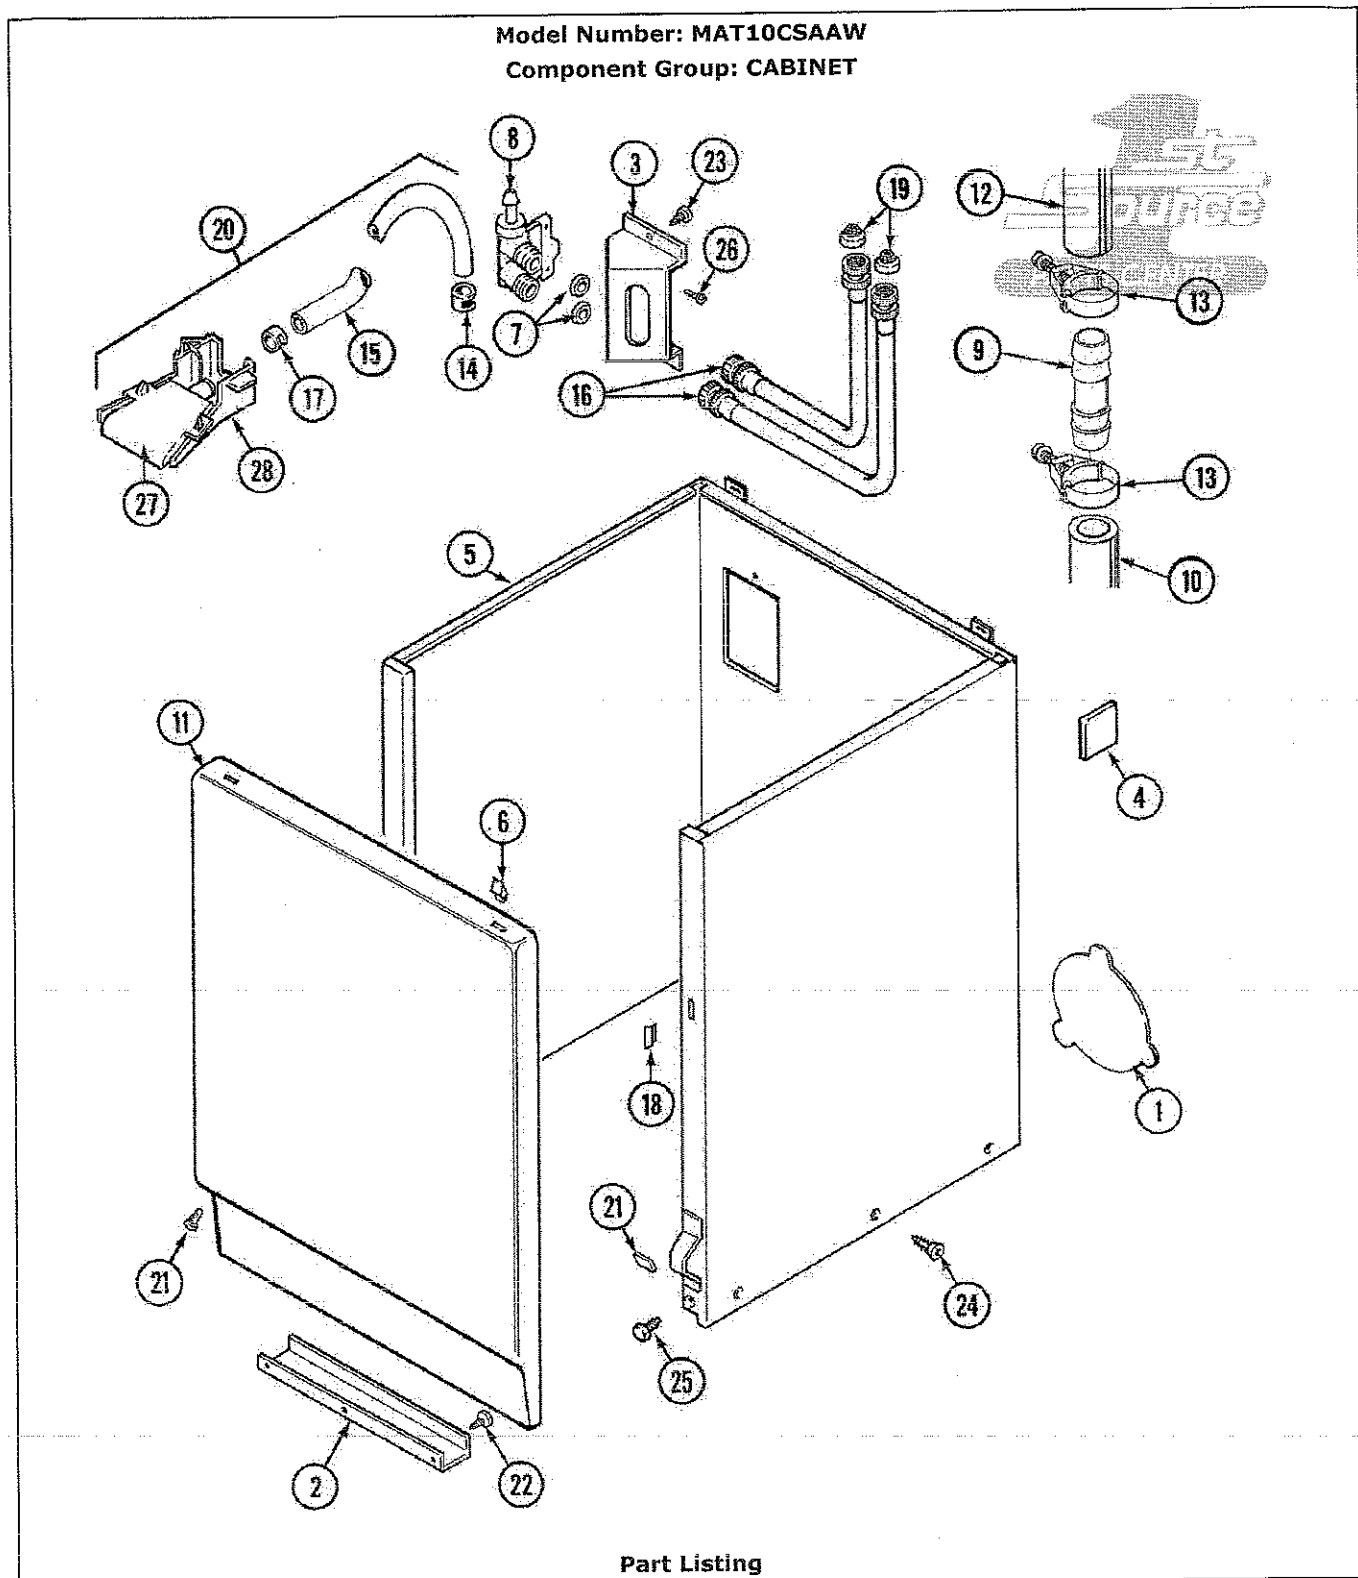

Model Number: MAT10CSAAW
Component Group: CONTROL PANEL

Part Listing

ID	Part #	Series	Description
1	22001307	A0	PANEL, CONTROL (W/LENS)
2	215506 ✓	A0	SCREW, TORX
3	204807 ✓	A0	GRND.WIRE,SUPP.PLTE TO TOP CVR.
4	210186 ✓	A0	SCREW, GROUND WIRE TO BASE
5	205353	A0	SWITCH, TEMP.
6	215570L	A0	PLATE, BACKUP (ALM)
6	215570	A0	BACKUP PLATE - WHITE
7	22001308	A0	SWITCH, WATER LEVEL
8	212942	A0	AIR DOME AND TUBE
9	410296	A0	CLAMP,WATER LEVEL SWTCH TUBE
10	206780L	A0	CONSOLE (ALM)
10	206780	A0	CONTROL COVER ASSY
11	212276	A0	SCREW
12	215003	A0	FASTENER
13	215564	A0	LENS, INDICATOR (AMBER)
14	206881	A0	INDICATOR, 5 LIGHT 115V

15	206894	A0	KNOB
15	215561	A0	LID BUMPER
16	313588	A0	SCREW
17	211294	A0	SCREW
18	22001088	A0	WIRE HARNESS (CS)

Model Number: MAT10CSAAW
Component Group: BASE

Part Listing

ID	Part #	Series	Description
1	302699	A0	LEG, ADJUSTABLE (W/NUT)
2	22001172	A0	BASE (W/DAMPER PADS)
3	015627	A0	SCREW, HEX HD CAP 5/16 X 5/8
4	205254	A0	BOLT & GASKET ASSEMBLY (LONG)
4	200744	A0	BOLT & GASKET ASSY.(SHORT)

Part Listing

ID	Part #	Series	Description
1	211878	A0	PLATE, ACCESS
1	212985	A0	PLATE, ACCESS (W/HOLE)
1	211294	A0	SCREW
2	213846	A0	GUARD, BELT
3	214812	A0	BRACKET, WATER VALVE
4	215058	A0	PAD, CABINET BUMPER