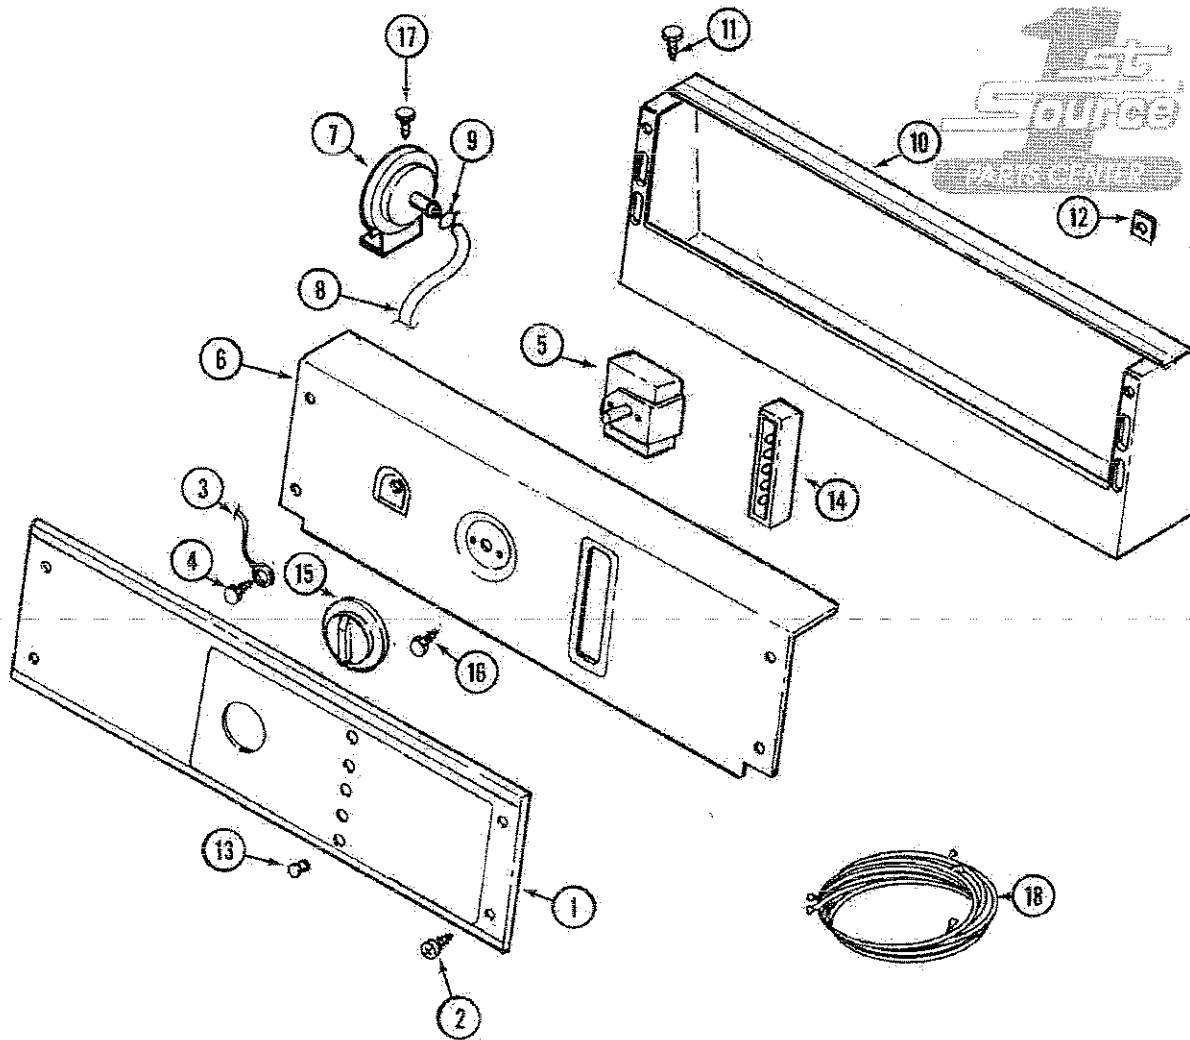

Model Number: MAT10CSAAW
Component Group: CONTROL PANEL

Part Listing

ID	Part #	Series	Description
1	22001307	A0	PANEL, CONTROL (W/LENS)
2	215506 ✓	A0	SCREW, TORX
3	204807 ✓	A0	GRND.WIRE,SUPP.PLTE TO TOP CVR.
4	210186 ✓	A0	SCREW, GROUND WIRE TO BASE
5	205353	A0	SWITCH, TEMP.
6	215570L	A0	PLATE, BACKUP (ALM)
6	215570	A0	BACKUP PLATE - WHITE
7	22001308	A0	SWITCH, WATER LEVEL
8	212942	A0	AIR DOME AND TUBE
9	410296	A0	CLAMP,WATER LEVEL SWTCH TUBE
10	206780L	A0	CONSOLE (ALM)
10	206780	A0	CONTROL COVER ASSY
11	212276	A0	SCREW
12	215003	A0	FASTENER
13	215564	A0	LENS, INDICATOR (AMBER)
14	206881	A0	INDICATOR, 5 LIGHT 115V

15	206894	A0	KNOB
15	215561	A0	LID BUMPER
16	313588	A0	SCREW
17	211294	A0	SCREW
18	22001088	A0	WIRE HARNESS (CS)

Model Number: MAT10CSAAW
Component Group: BASE

Part Listing

ID	Part #	Series	Description
1	302699	A0	LEG, ADJUSTABLE (W/NUT)
2	22001172	A0	BASE (W/DAMPER PADS)
3	015627	A0	SCREW, HEX HD CAP 5/16 X 5/8
4	205254	A0	BOLT & GASKET ASSEMBLY (LONG)
4	200744	A0	BOLT & GASKET ASSY.(SHORT)

Part Listing

ID	Part #	Series	Description
1	211878	A0	PLATE, ACCESS
1	212985	A0	PLATE, ACCESS (W/HOLE)
1	211294	A0	SCREW
2	213846	A0	GUARD, BELT
3	214812	A0	BRACKET, WATER VALVE
4	215058	A0	PAD, CABINET BUMPER

Model Number: MAT10CSAAW
Component Group: TUB

Part Listing

ID	Part #	Series	Description
1	208543	A0	AGITATOR (W/LOCK SCREW)
2	212942 <i>2200619</i>	A0	AIR DOME AND TUBE
3	211130	A0	LINER, TUB BEARING
4	205254	A0	BOLT & GASKET ASSEMBLY (LONG)