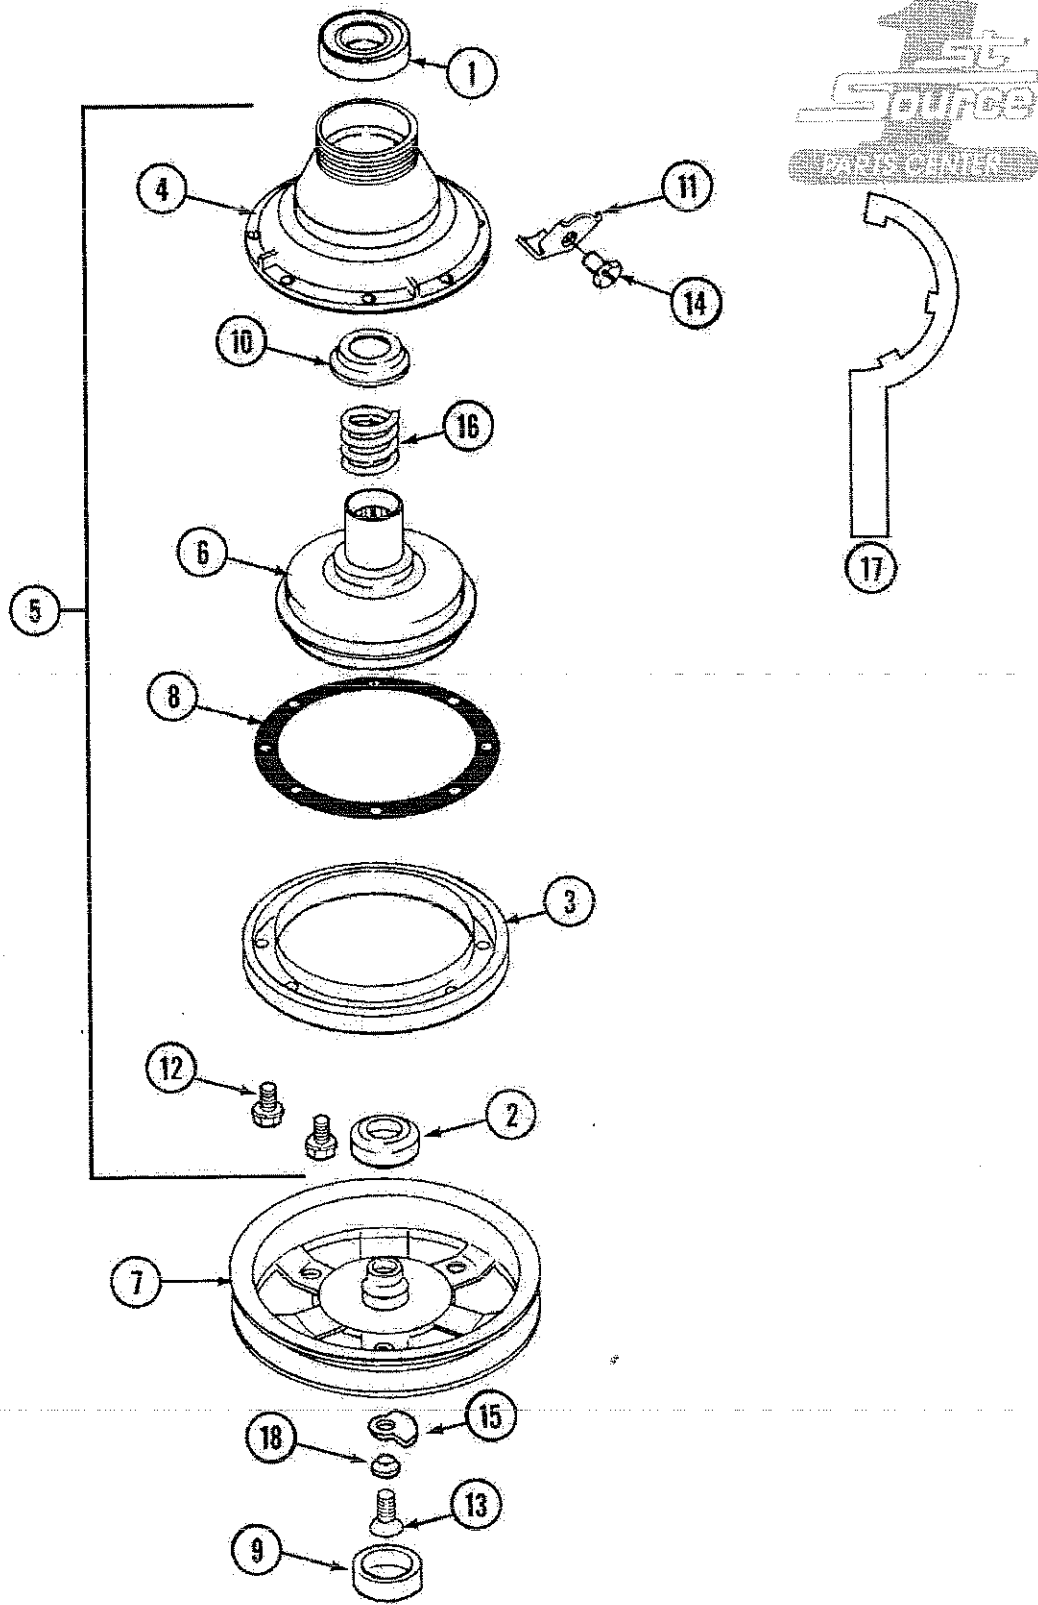

Part Listing

ID	Part #	Series	Description
1	200720	A0	BALL BEARING, RADIAL
2	200835	A0	BEARING, BRAKE ROTOR
3	211043	A0	DRUM, BRAKE
4	211045	A0	HOUSING, BRAKE
5	201190	A0	BRAKE ASSEMBLY
6	201126	A0	ROTOR, BRAKE (W/FACING)
7	211059	A0	PULLEY, DRIVE
8	211042	A0	GASKET, BRAKE DRUM
9	211038	A0	CAP, OIL RETAINER
10	211039	A0	RETAINER, BRAKE SPRING
11	213325	A0	CLIP, RETAINER
12	211000	A0	SCREW,HEX HEAD (BRAKE DRUM)
13	211375	A0	SCREW,STOP LUG(CENTER SHAFT)
14	213326	A0	SCREW, RETAINING CLIP
15	211089	A0	LUG, STOP
16	211041	A0	SPRING, BRAKE
17	038315	A0	TOOL, BRAKE PKG. ASSY.
18	211090	A0	WASHER, LOCK