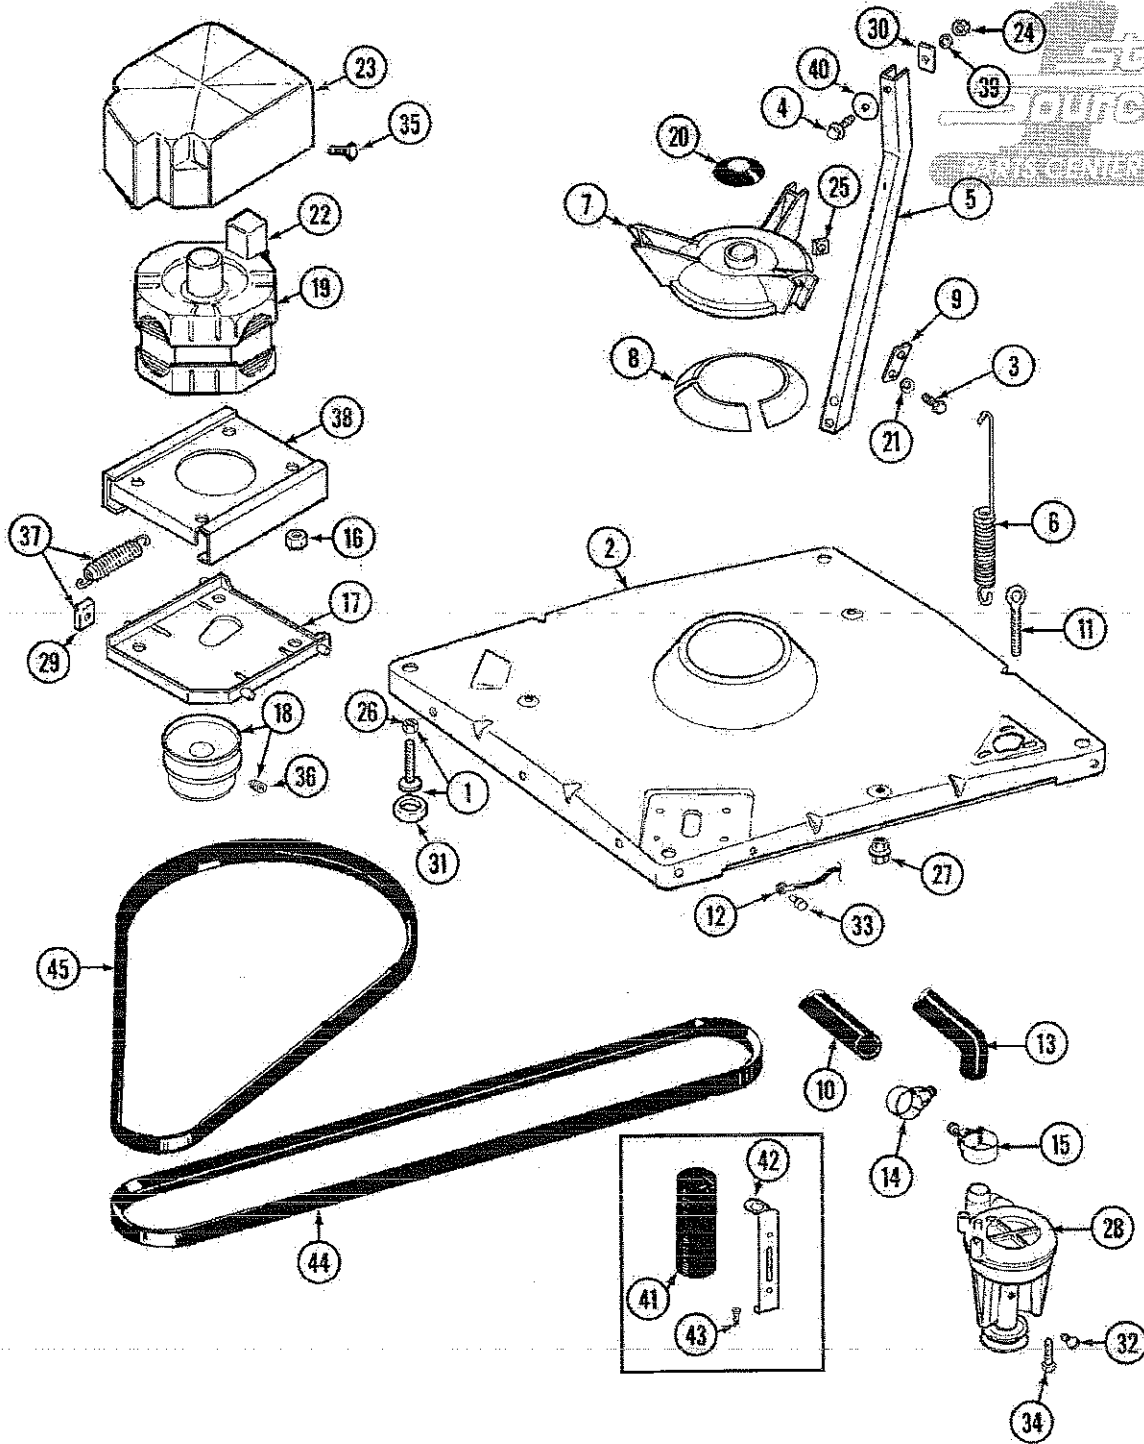

Model Number: MAT10CSAAW
Component Group: CONTROL PANEL

Part Listing

ID	Part #	Series	Description
1	22001307	A0	PANEL, CONTROL (W/LENS)
2	215506 ✓	A0	SCREW, TORX
3	204807 ✓	A0	GRND.WIRE,SUPP.PLTE TO TOP CVR.
4	210186 ✓	A0	SCREW, GROUND WIRE TO BASE
5	205353	A0	SWITCH, TEMP.
6	215570L	A0	PLATE, BACKUP (ALM)
6	215570	A0	BACKUP PLATE - WHITE
7	22001308	A0	SWITCH, WATER LEVEL
8	212942	A0	AIR DOME AND TUBE
9	410296	A0	CLAMP,WATER LEVEL SWTCH TUBE
10	206780L	A0	CONSOLE (ALM)
10	206780	A0	CONTROL COVER ASSY
11	212276	A0	SCREW
12	215003	A0	FASTENER
13	215564	A0	LENS, INDICATOR (AMBER)
14	206881	A0	INDICATOR, 5 LIGHT 115V

15	206894	A0	KNOB
15	215561	A0	LID BUMPER
16	313588	A0	SCREW
17	211294	A0	SCREW
18	22001088	A0	WIRE HARNESS (CS)

Model Number: MAT10CSAAW
Component Group: BASE

Part Listing

ID	Part #	Series	Description
1	302699	A0	LEG, ADJUSTABLE (W/NUT)
2	22001172	A0	BASE (W/DAMPER PADS)
3	015627	A0	SCREW, HEX HD CAP 5/16 X 5/8
4	205254	A0	BOLT & GASKET ASSEMBLY (LONG)
4	200744	A0	BOLT & GASKET ASSY.(SHORT)

Part Listing

ID	Part #	Series	Description
1	211878	A0	PLATE, ACCESS
1	212985	A0	PLATE, ACCESS (W/HOLE)
1	211294	A0	SCREW
2	213846	A0	GUARD, BELT
3	214812	A0	BRACKET, WATER VALVE
4	215058	A0	PAD, CABINET BUMPER

Model Number: MAT10CSAAW
Component Group: TUB

Part Listing

ID	Part #	Series	Description
1	208543	A0	AGITATOR (W/LOCK SCREW)
2	212942 <i>2200619</i>	A0	AIR DOME AND TUBE
3	211130	A0	LINER, TUB BEARING
4	205254	A0	BOLT & GASKET ASSEMBLY (LONG)