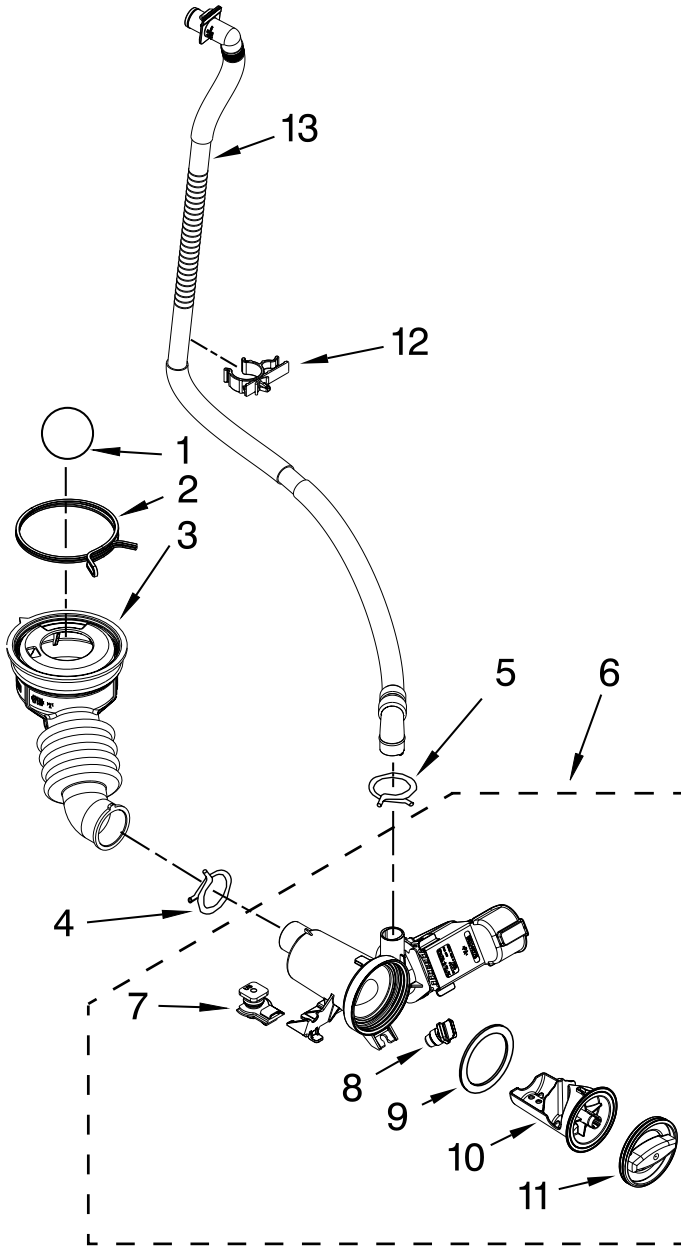

PUMP PARTS

For Models: MHW7000XW1, MHW7000XR1, MHW7000XG1
(White) (Red) (Cosmetallic)

Illus. No.	Part No.	DESCRIPTION
1	W10003330	Ball
2	8181734	Clamp, Hose
3	W10241029	Hose, Tub to Pump
4	W10273036	Clamp, Hose
5	356138	Clamp, Drain Hose
6	W10321032	Pump (Complete)
7	W10338326	Grommet, Damper (Rear)
8	8182816	Grommet, Damper (Front)
9	8181736	Seal, Filter Cap
10	W10241027	Filter, Pump
11	W10338322	Cap, Filter
12	W10241034	Retainer, Drain Hose
13	W10267642	Drain Hose (Internal)

FOR ORDERING INFORMATION REFER TO PARTS PRICE LIST