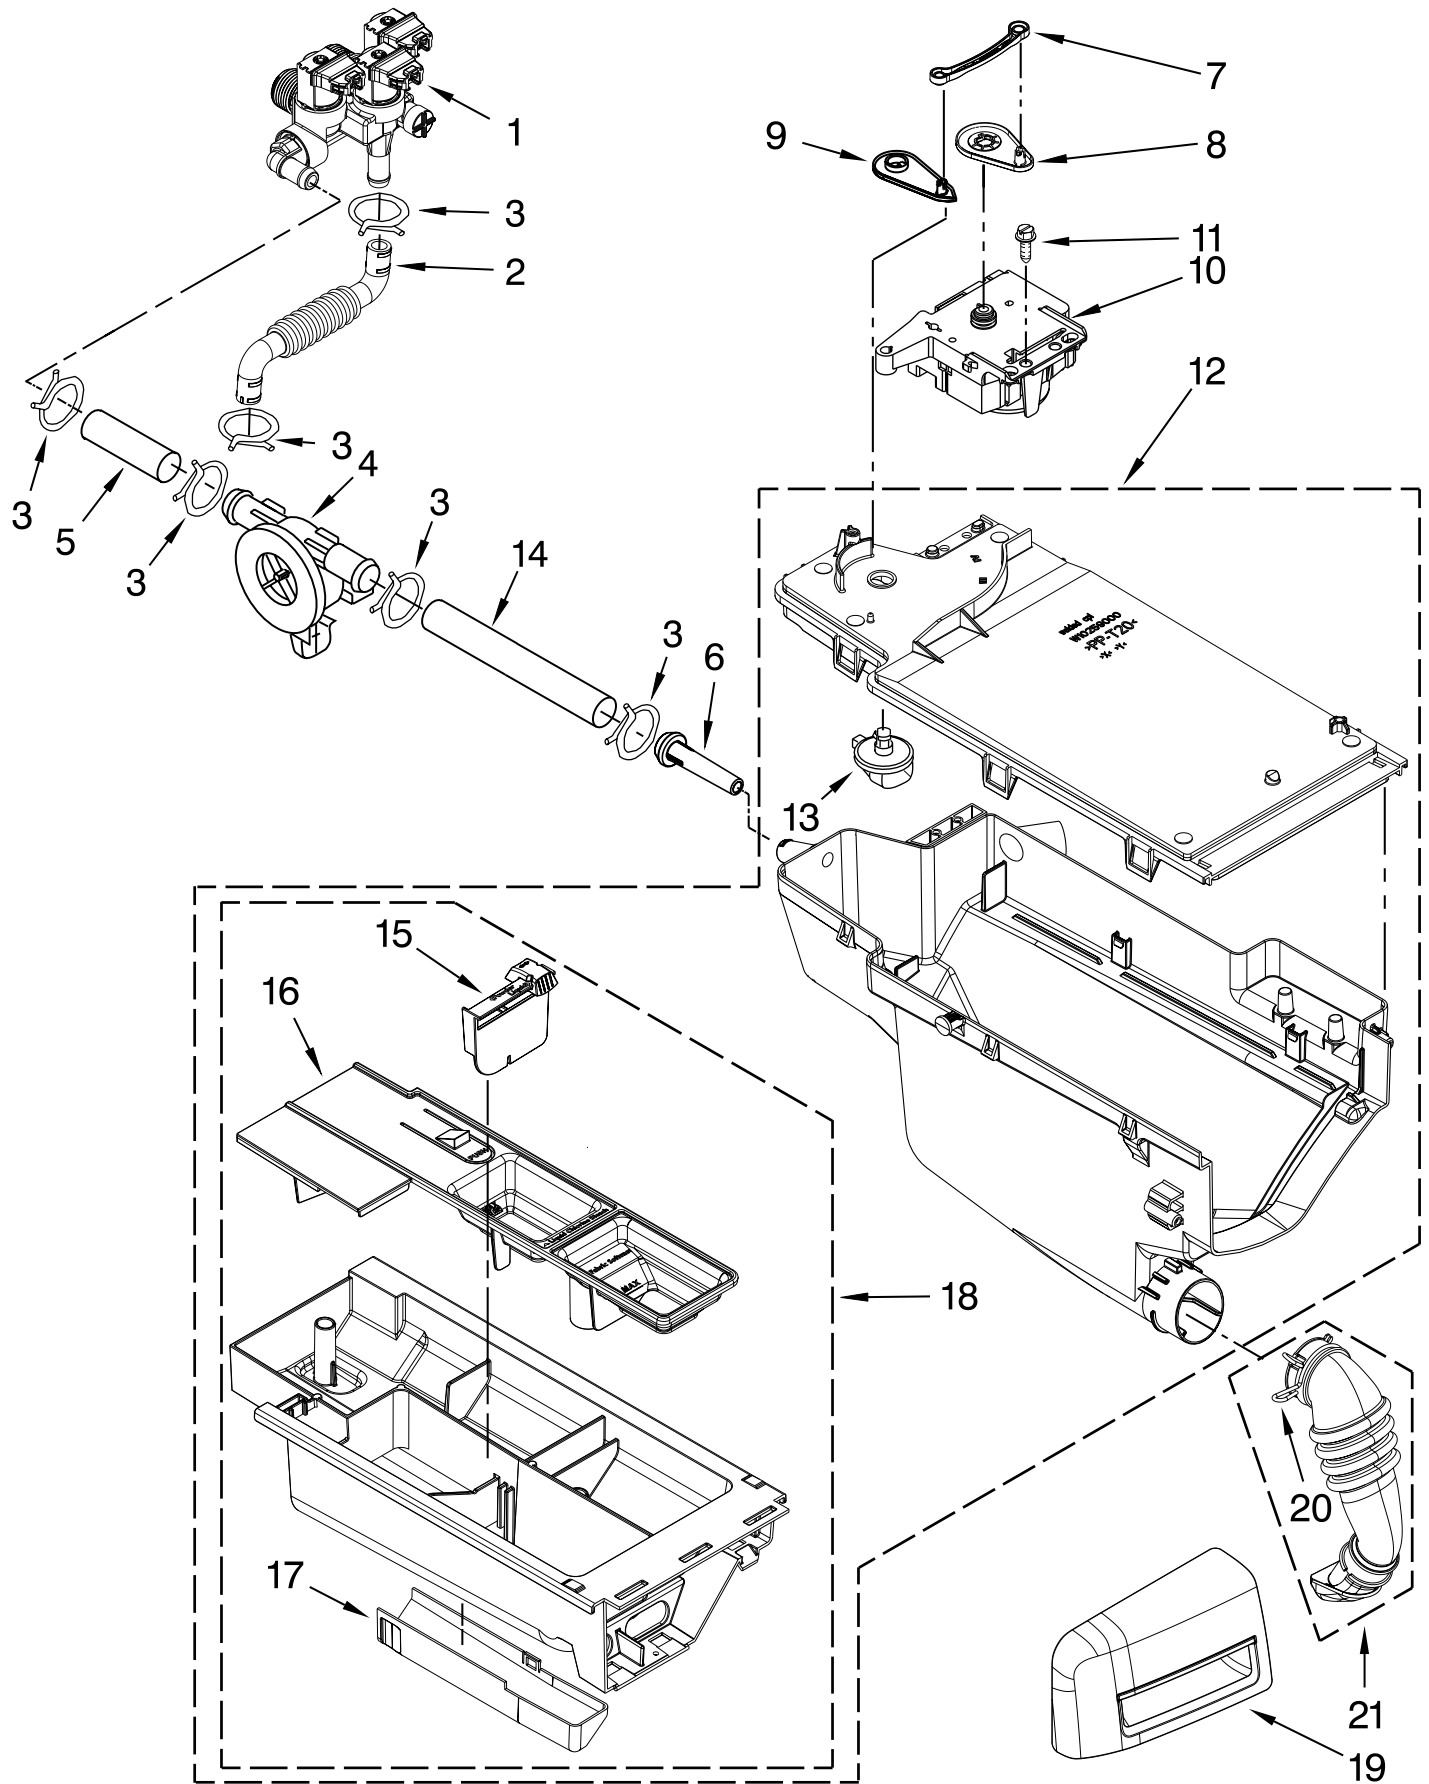

DISPENSER PARTS

For Models: MHW7000XW1, MHW7000XR1, MHW7000XG1
(White) (Red) (Cosmetallic)

FOR ORDERING INFORMATION REFER TO PARTS PRICE LIST

DISPENSER PARTS

For Models: MHW7000XW1, MHW7000XR1, MHW7000XG1
(White) (Red) (Cosmetallic)

Illus. No.	Part No.	DESCRIPTION
1	W10247306	Valve, Inlet
2	W10239949	Hose, Inlet Valve To Active Vent
3	370450	Clamp, Hose
4	8181696	Flowmeter
5	W10239935	Hose, Inlet Valve To Flowmeter
6	8183181	Nozzle, Inlet
7	8183183	Lever, Connection
8	W10003190	Cam, Actuator
9	W10183517	Lever, Water Distribution
10	W10163975	Actuator
11	8540282	Screw, M4-1.8 x 16
12	W10351808	Housing, Dispenser Assembly (Includes Item 9)
13	W10003110	Nozzle, Distribution
14	W10239936	Hose, Flowmeter To Dispenser
15	W10015200	Separator, With Selection Slider
16	W10256661	Siphon, Bleach/Softener
17	W10003140	Cover, Detergent Drawer
18	W10256683	Drawer, Detergent (Complete)
19		Handle, Drawer
	W10281852	White
	W10316371	Red
	W10315748	Cosmetallic
20	W10239910	Clamp, Hose
21	W10239966	Hose, Dispenser To Bellow