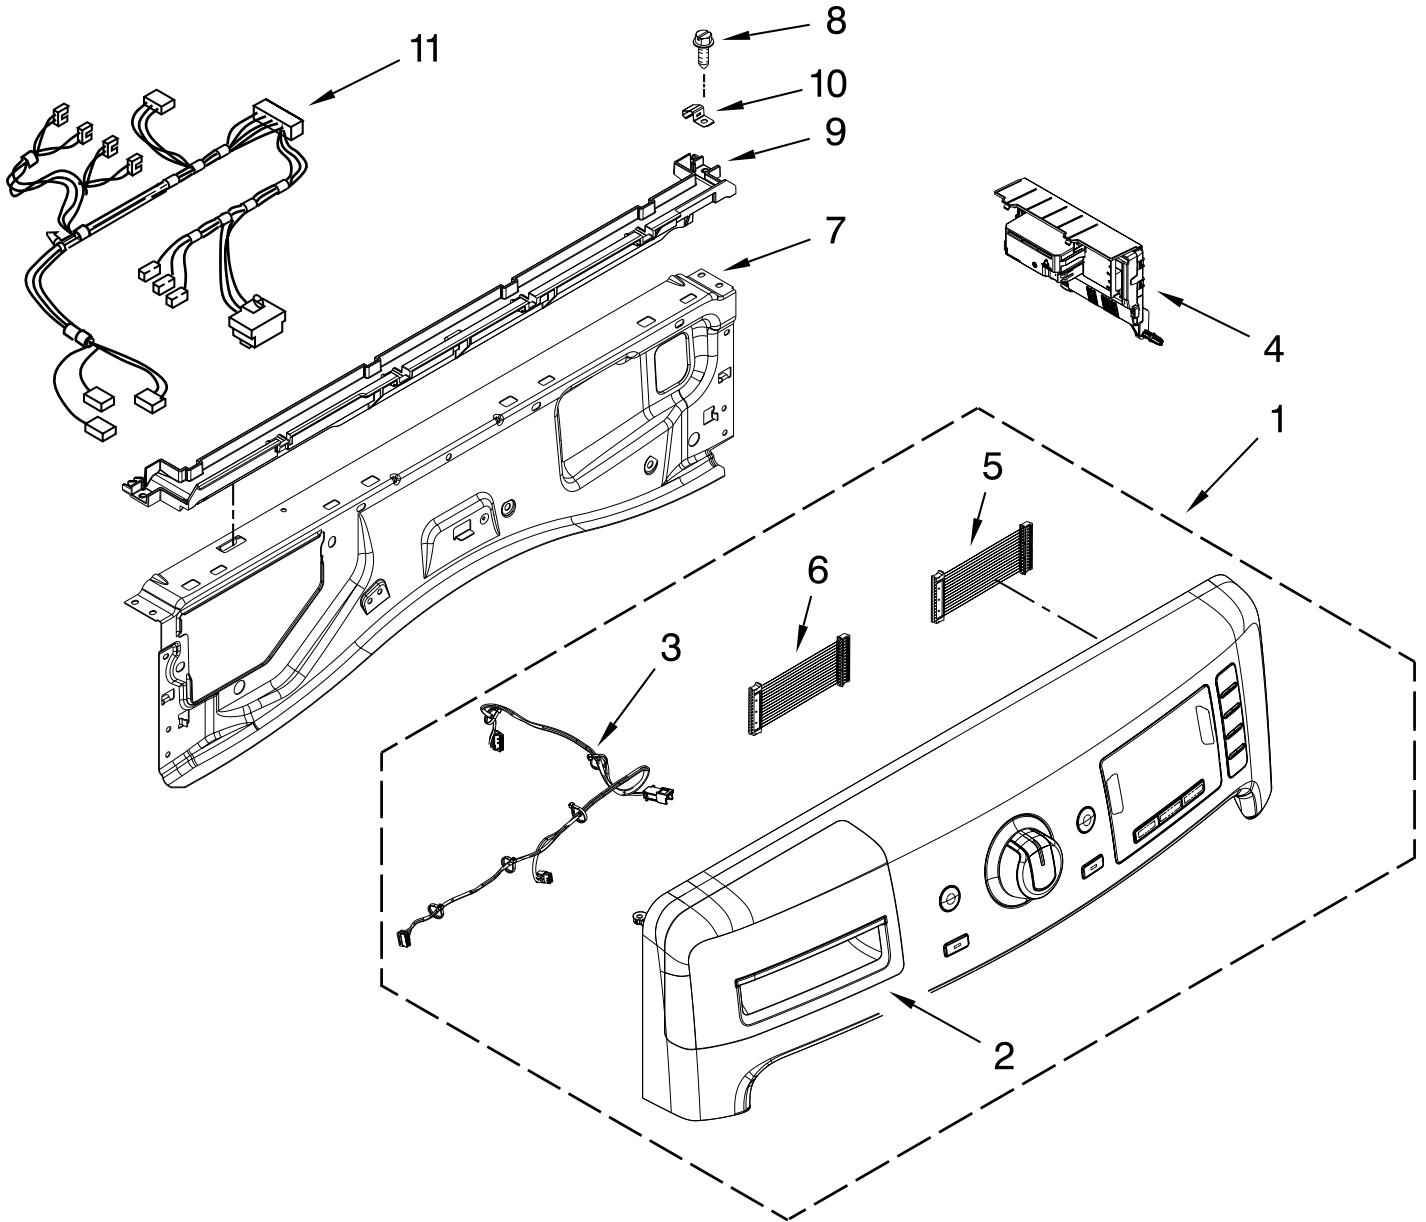

CONTROL PANEL PARTS

For Models: MHW7000XW1, MHW7000XR1, MHW7000XG1
(White) (Red) (Cosmetallic)

Illus. No.	Part No.	DESCRIPTION	Illus. No.	Part No.	DESCRIPTION	Illus. No.	Part No.	DESCRIPTION
1		Console Assembly	3	W10271988	Harness, Main UI	7	W10208197	Bracket, Console
	W10369605	White	4	W10388206	Control Unit, Central	8	W10142290	Screw, 8-18 x 1/2
	W10369609	Red	5	W10309986	Harness, Jumper	9	W10317570	Channel, Water (Includes Item 10)
	W10369606	Cosmetallic	6	W10309987	Harness, UI Jumper	10	W10317566	Clip, Spring
2		Handle, Dispenser Drawer (Also Shown On Page 5)				11	W10271980	Harness, Wiring (Upper Main)
	W10281852	White						
	W10316371	Red						
	W10315748	Cosmetallic						

FOR ORDERING INFORMATION REFER TO PARTS PRICE LIST