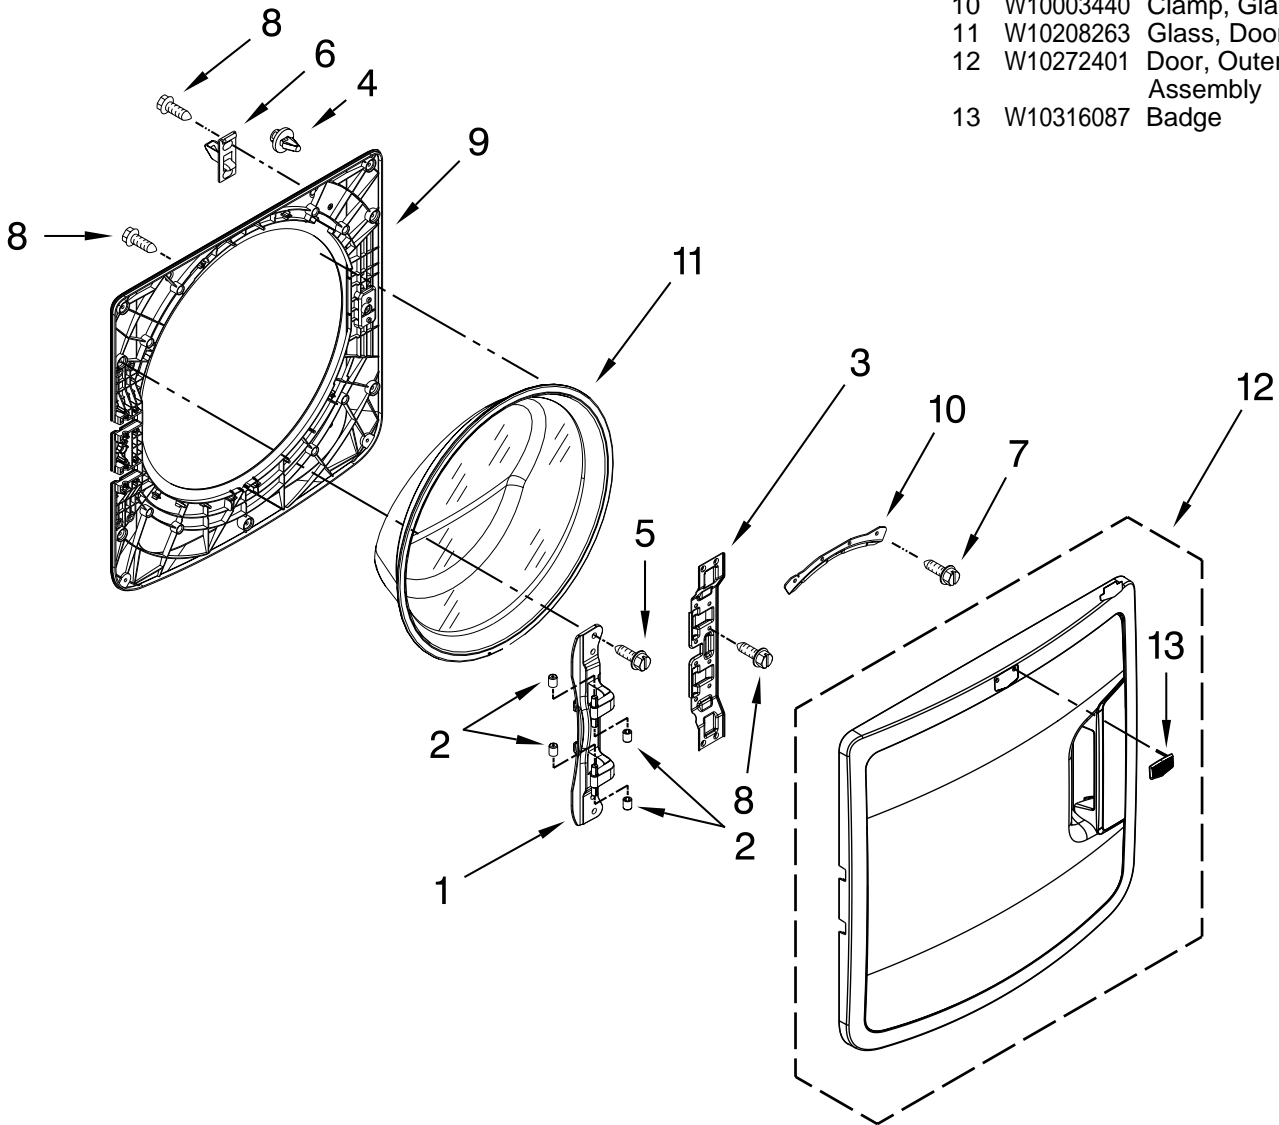

DOOR PARTS

For Models: MHW7000XW1, MHW7000XR1, MHW7000XG1
(White) (Red) (Cosmetallic)

Illus. No.	Part No.	DESCRIPTION
1	W10208415	Hinge Base
2	W10208398	Cap, Hinge
3	W10312805	Plate, Hinge Retainer
4	8572266	Bumper, Door
5	W10288126	Screw, 10-32 x 1/2
6	W10003390	Strike, Door
7	8540513	Screw, M4.1-1.8 x 10
8	8534022	Screw, 8-18 x 5/8
9	W10272396	Frame, Door Back Support
10	W10003440	Clamp, Glass
11	W10208263	Glass, Door
12	W10272401	Door, Outer Assembly
13	W10316087	Badge

FOR ORDERING INFORMATION REFER TO PARTS PRICE LIST