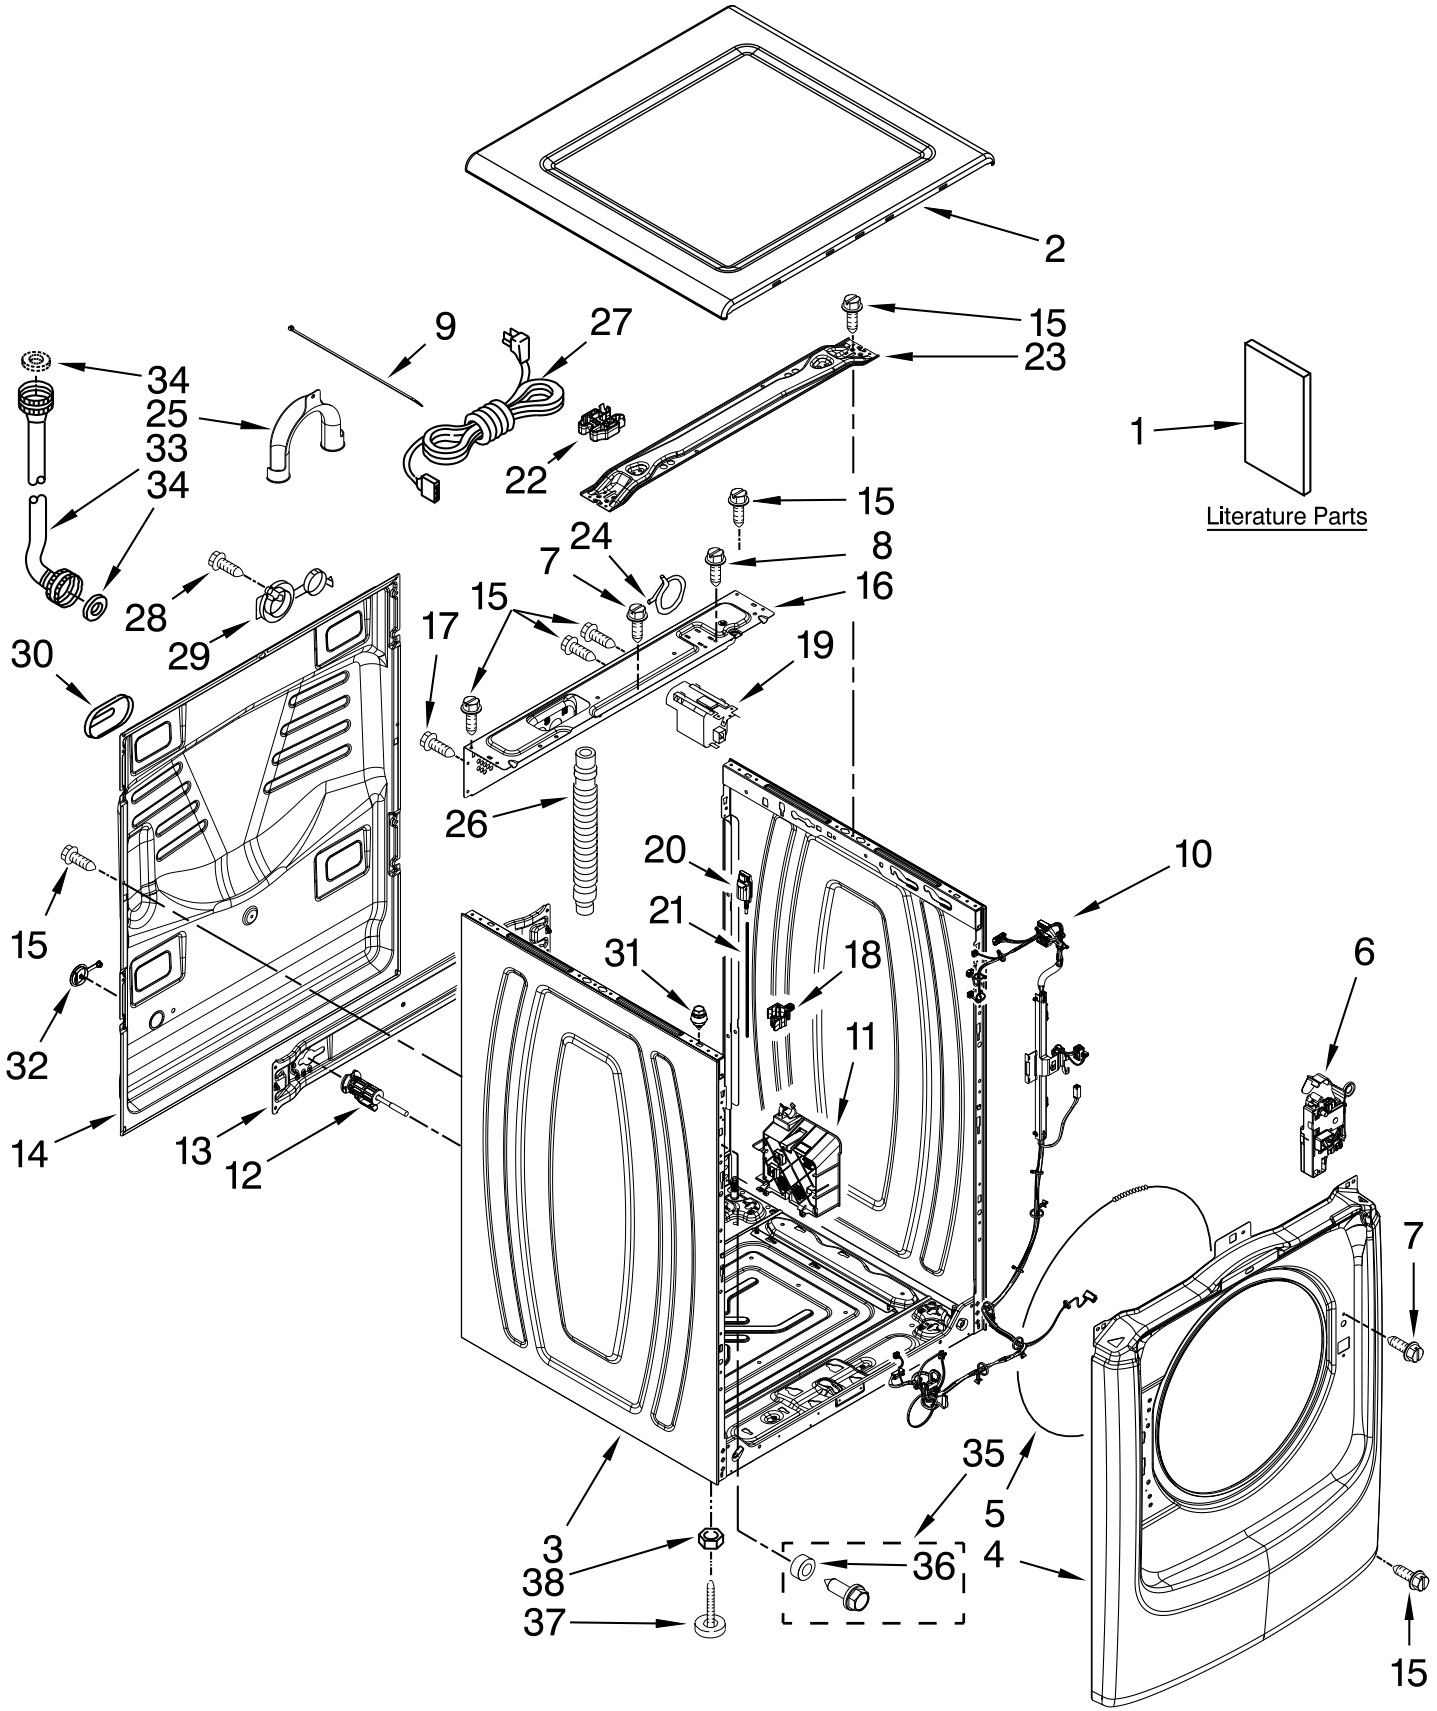

TOP AND CABINET PARTS

For Models: MHW7000XW1, MHW7000XR1, MHW7000XG1
(White) (Red) (Cosmetallic)

AUTOMATIC
WASHER

FOR ORDERING INFORMATION REFER TO PARTS PRICE LIST