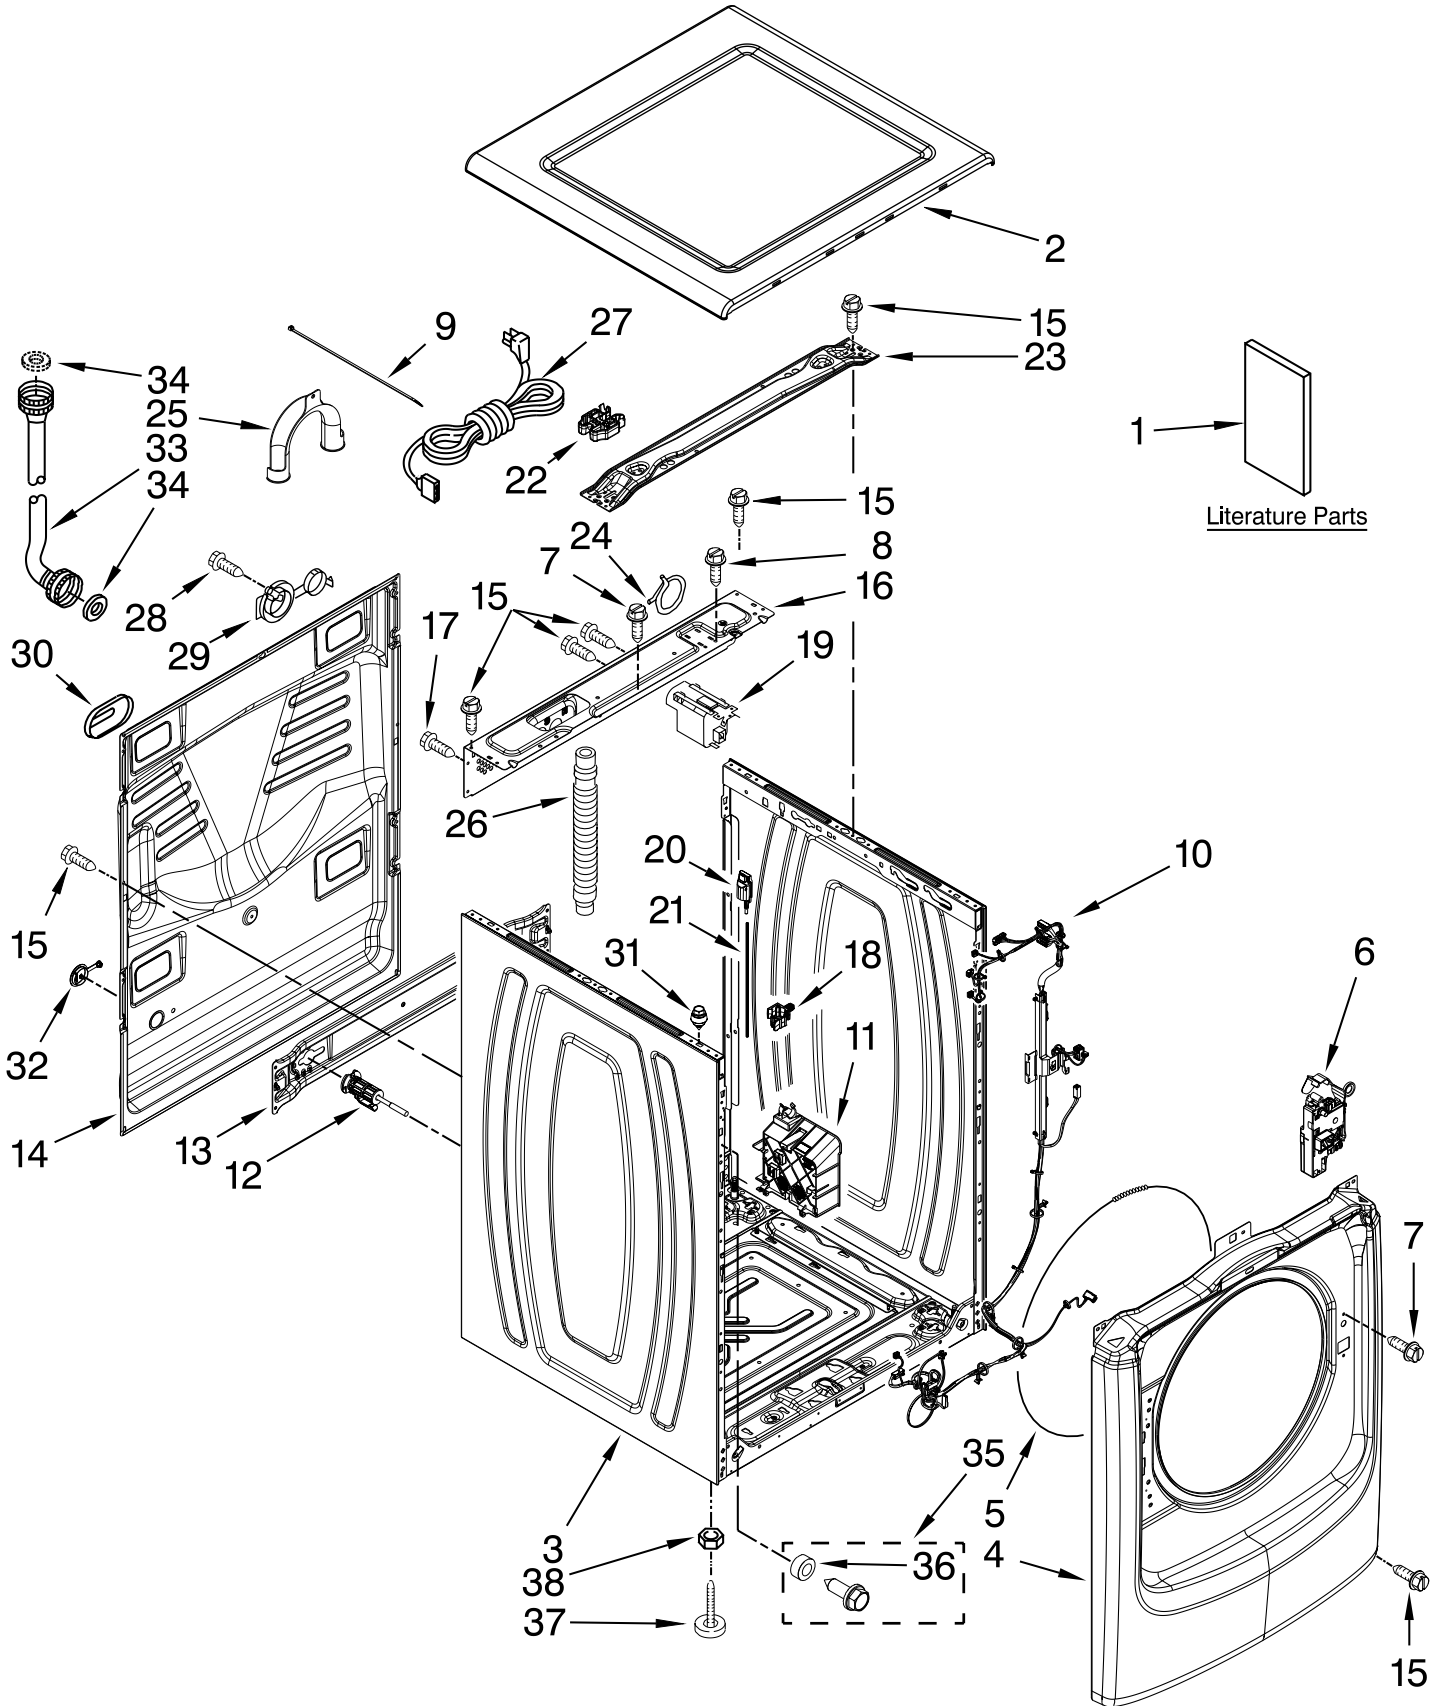

TOP AND CABINET PARTS

For Models: MHW7000XW2, MHW7000XR2, MHW7000XG2
(White) (Red) (Cosmetallic)

AUTOMATIC
WASHER

FOR ORDERING INFORMATION REFER TO PARTS PRICE LIST