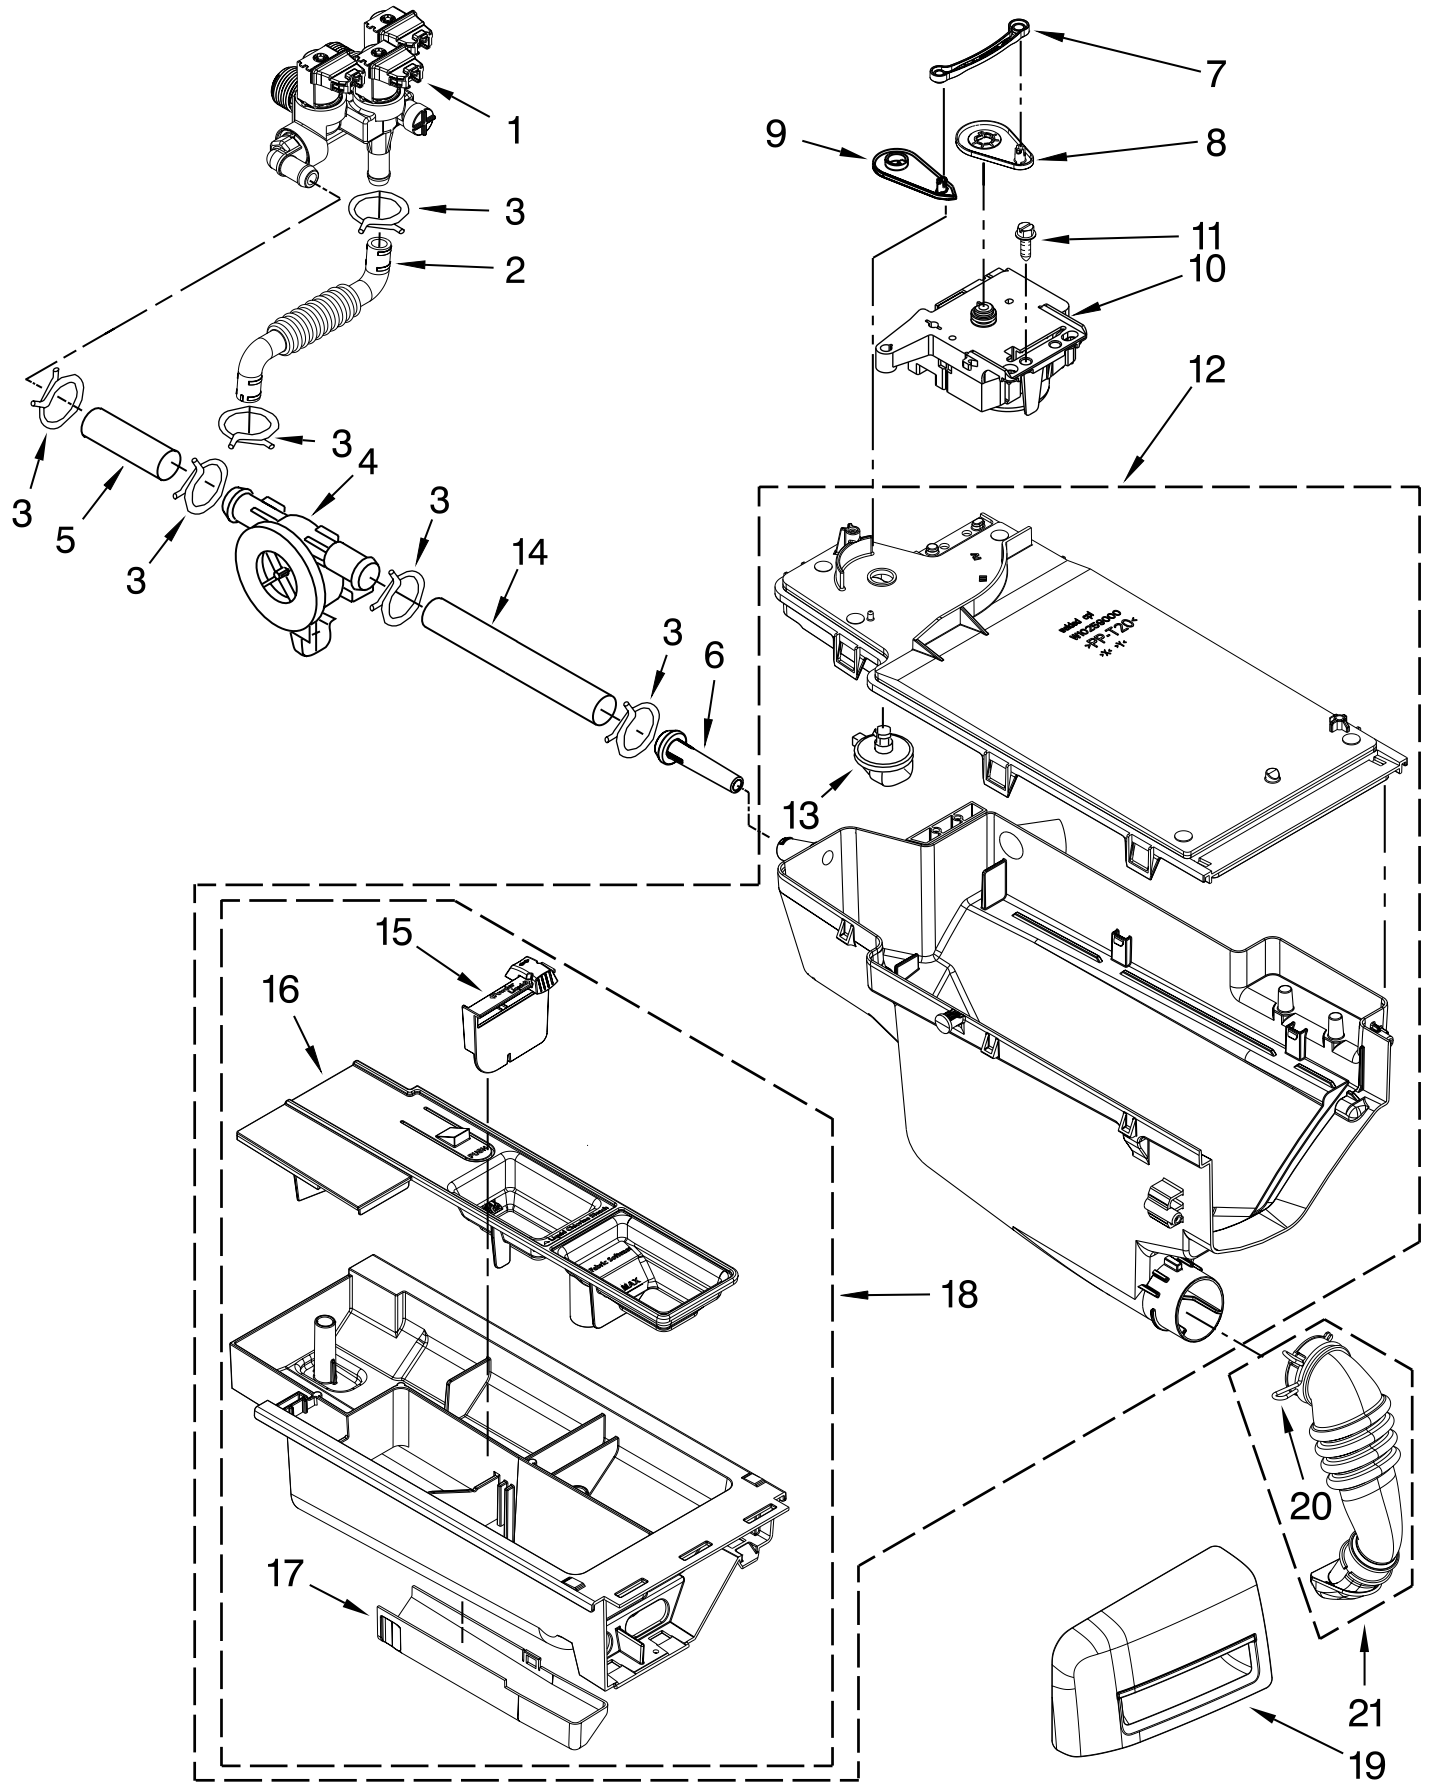

DISPENSER PARTS

For Models: MHW7000XW2, MHW7000XR2, MHW7000XG2
(White) (Red) (Cosmetallic)

FOR ORDERING INFORMATION REFER TO PARTS PRICE LIST

DISPENSER PARTS

For Models: MHW7000XW2, MHW7000XR2, MHW7000XG2
(White) (Red) (Cosmetallic)

Illus. No.	Part No.	DESCRIPTION
1	W10247306	Valve, Inlet
2	W10239949	Hose, Inlet Valve To Active Vent
3	370450	Clamp, Hose
4	8181696	Flowmeter
5	W10239935	Hose, Inlet Valve To Flowmeter
6	8183181	Nozzle, Inlet
7	8183183	Lever, Connection
8	W10003190	Cam, Actuator
9	W10183517	Lever, Water Distribution
10	W10163975	Actuator
11	8540282	Screw, M4-1.8 x 16
12	W10351808	Housing, Dispenser Assembly (Includes Item 9)
13	W10003110	Nozzle, Distribution
14	W10239936	Hose, Flowmeter To Dispenser
15	W10015200	Separator, With Selection Slider
16	W10256661	Siphon, Bleach/Softener
17	W10003140	Cover, Detergent Drawer
18	W10256683	Drawer, Detergent (Complete)
19		Handle, Drawer
	W10281852	White
	W10316371	Red
	W10315748	Cosmetallic
20	W10239910	Clamp, Hose
21	W10239966	Hose, Dispenser To Bellow