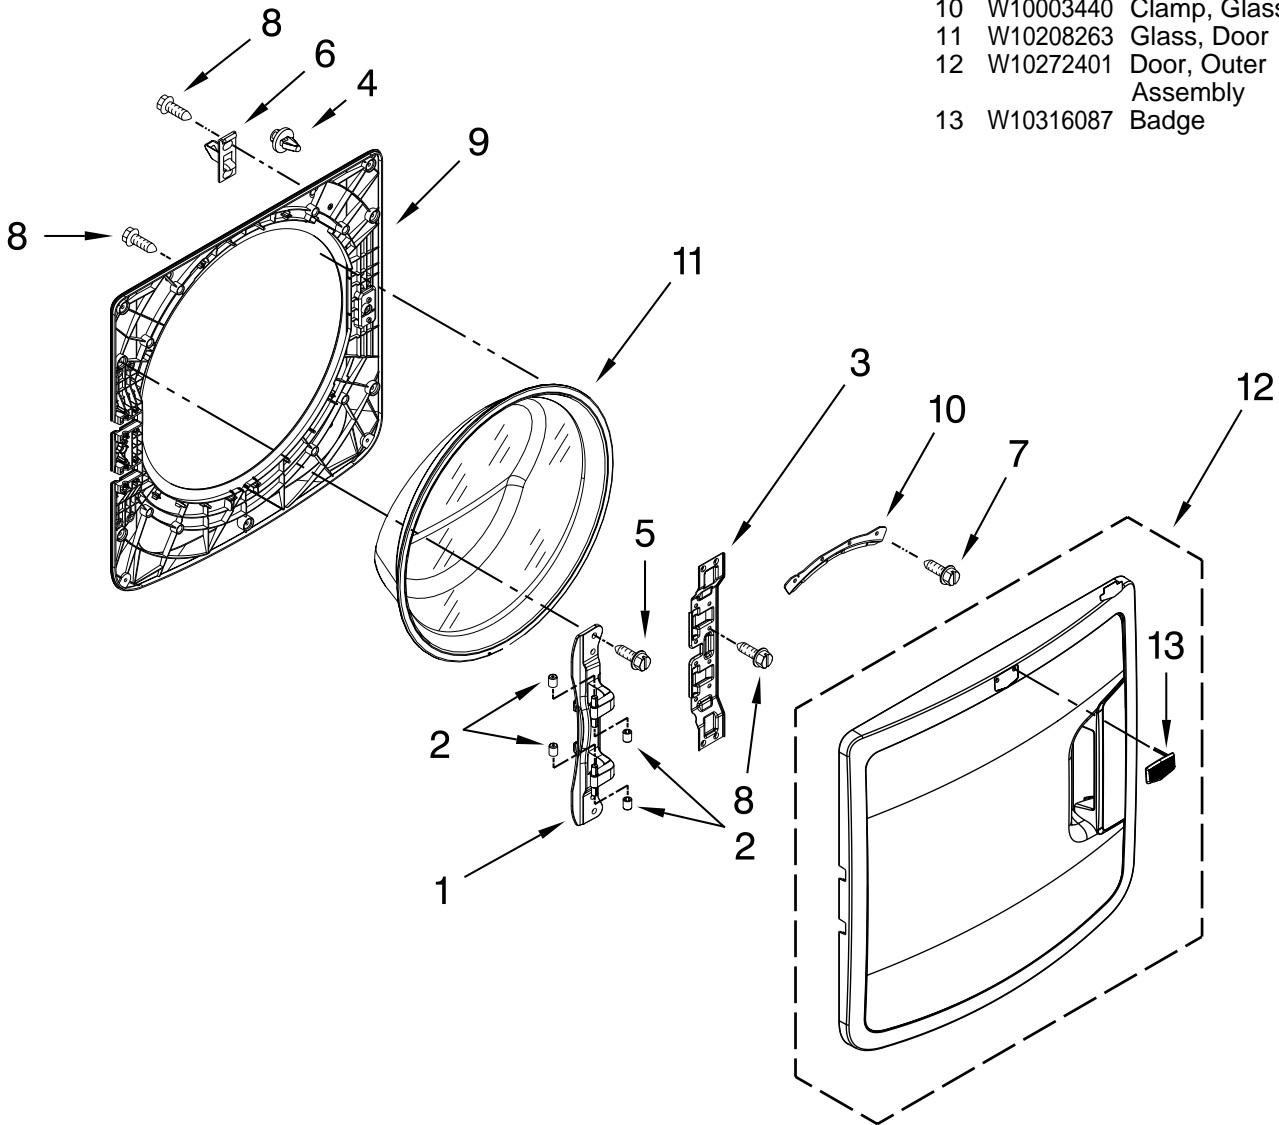

DOOR PARTS

For Models: MHW7000XW2, MHW7000XR2, MHW7000XG2
(White) (Red) (Cosmetallic)

Illus. No.	Part No.	DESCRIPTION

1	W10208415	Hinge Base
2	W10208398	Cap, Hinge
3	W10312805	Plate, Hinge Retainer
4	8572266	Bumper, Door
5	W10288126	Screw, 10-32 x 1/2
6	8183198	Strike, Door
7	8540513	Screw, M4.1-1.8 x 10
8	8534022	Screw, 8-18 x 5/8
9	W10272396	Frame, Door Back Support
10	W10003440	Clamp, Glass
11	W10208263	Glass, Door
12	W10272401	Door, Outer Assembly
13	W10316087	Badge

FOR ORDERING INFORMATION REFER TO PARTS PRICE LIST