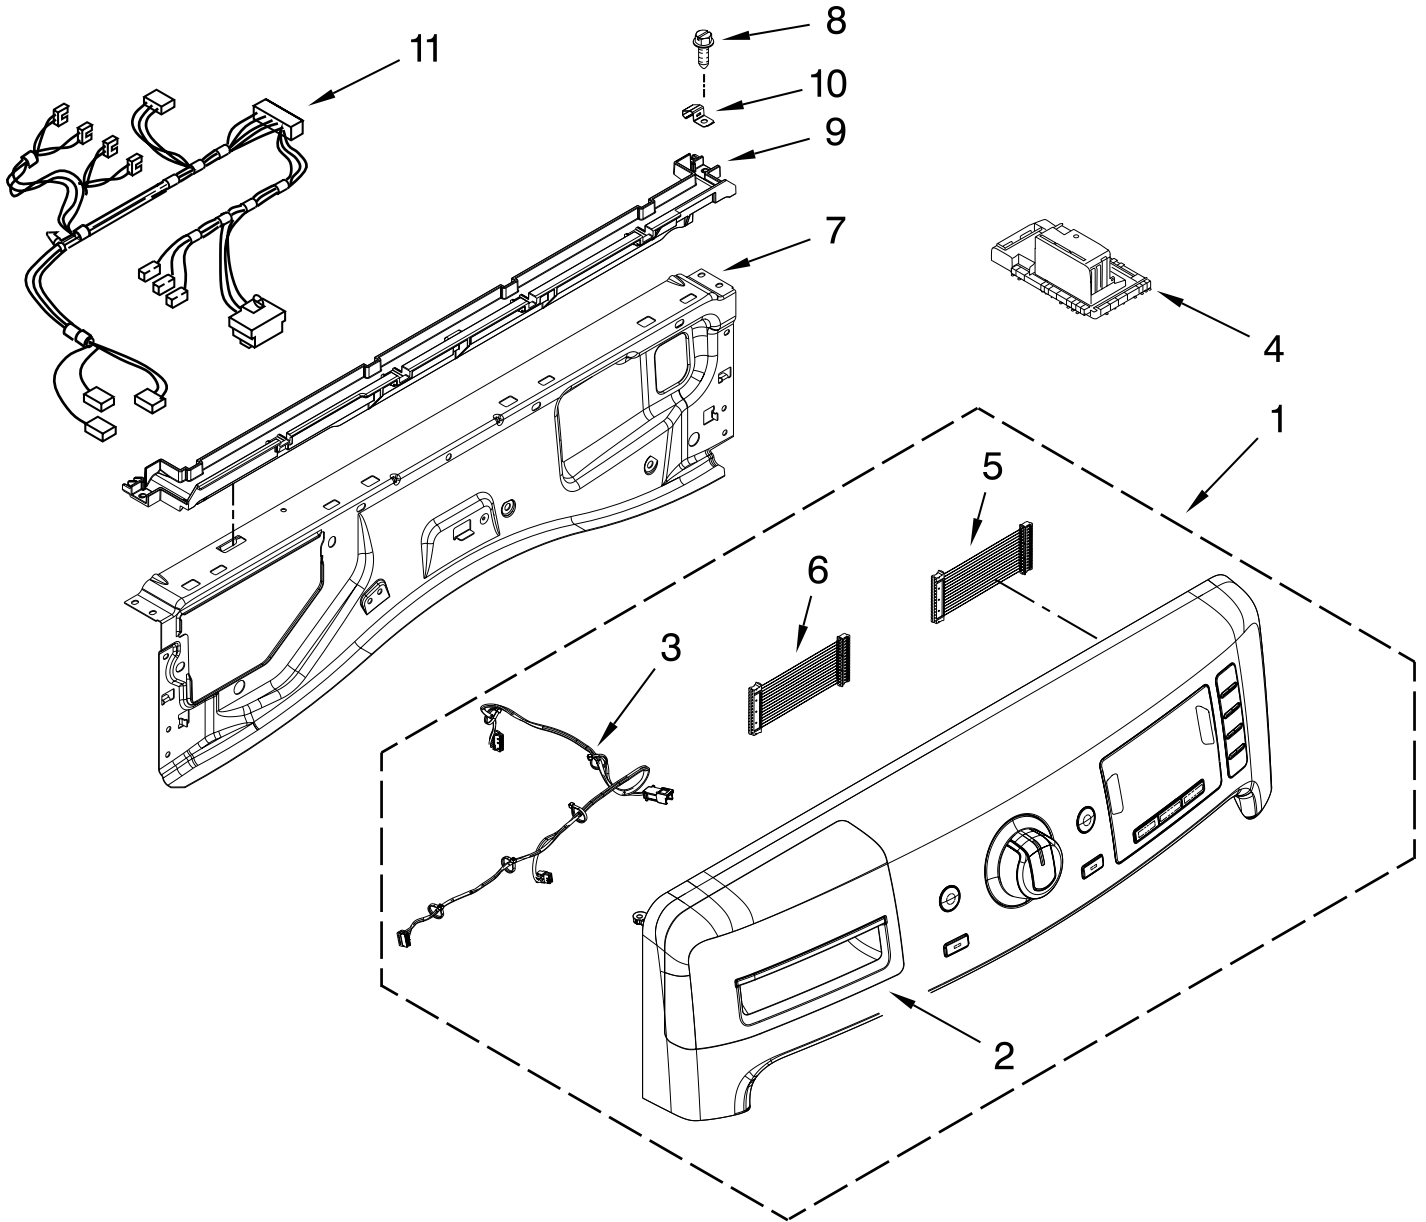

CONTROL PANEL PARTS

For Models: MHW7000XW2, MHW7000XR2, MHW7000XG2
(White) (Red) (Cosmetallic)

Illus. No.	Part No.	DESCRIPTION
1	W10369605	Console Assembly White
	W10369609	Red
	W10369606	Cosmetallic
2		Handle, Dispenser Drawer (Also Shown On Page 5)
	W10281852	White
	W10316371	Red
	W10315748	Cosmetallic

Illus. No.	Part No.	DESCRIPTION
3	W10271988	Harness, Main UI
4	W10406636	Control Unit, Central
5	W10309986	Harness, Jumper
6	W10309987	Harness, UI Jumper
7	W10208197	Bracket, Console

Illus. No.	Part No.	DESCRIPTION
8	W10142290	Screw, 8-18 x 1/2
9	W10317570	Channel, Water (Includes Item 10)
10	W10317566	Clip, Spring
11	W10271980	Harness, Wiring (Upper Main)

FOR ORDERING INFORMATION REFER TO PARTS PRICE LIST