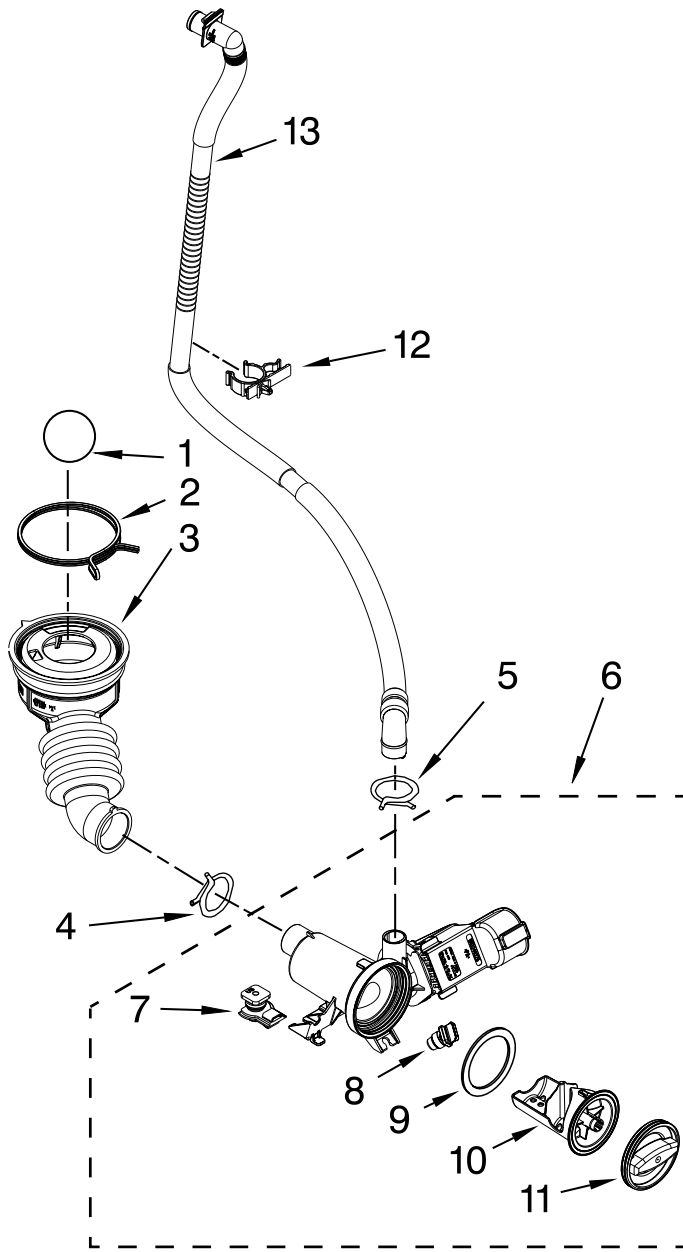

PUMP PARTS

For Models: MHW7000XW2, MHW7000XR2, MHW7000XG2
(White) (Red) (Cosmetallic)

Illus. No.	Part No.	DESCRIPTION
1	W10003330	Ball
2	8181734	Clamp, Hose
3	W10241029	Hose, Tub to Pump
4	W10273036	Clamp, Hose
5	356138	Clamp, Drain Hose
6	W10321032	Pump (Complete)
7	W10338326	Grommet, Damper (Rear)
8	8182816	Grommet, Damper (Front)
9	8181736	Seal, Filter Cap
10	W10241027	Filter, Pump
11	W10338322	Cap, Filter
12	W10241034	Retainer, Drain Hose
13	W10267642	Drain Hose (Internal)

FOR ORDERING INFORMATION REFER TO PARTS PRICE LIST