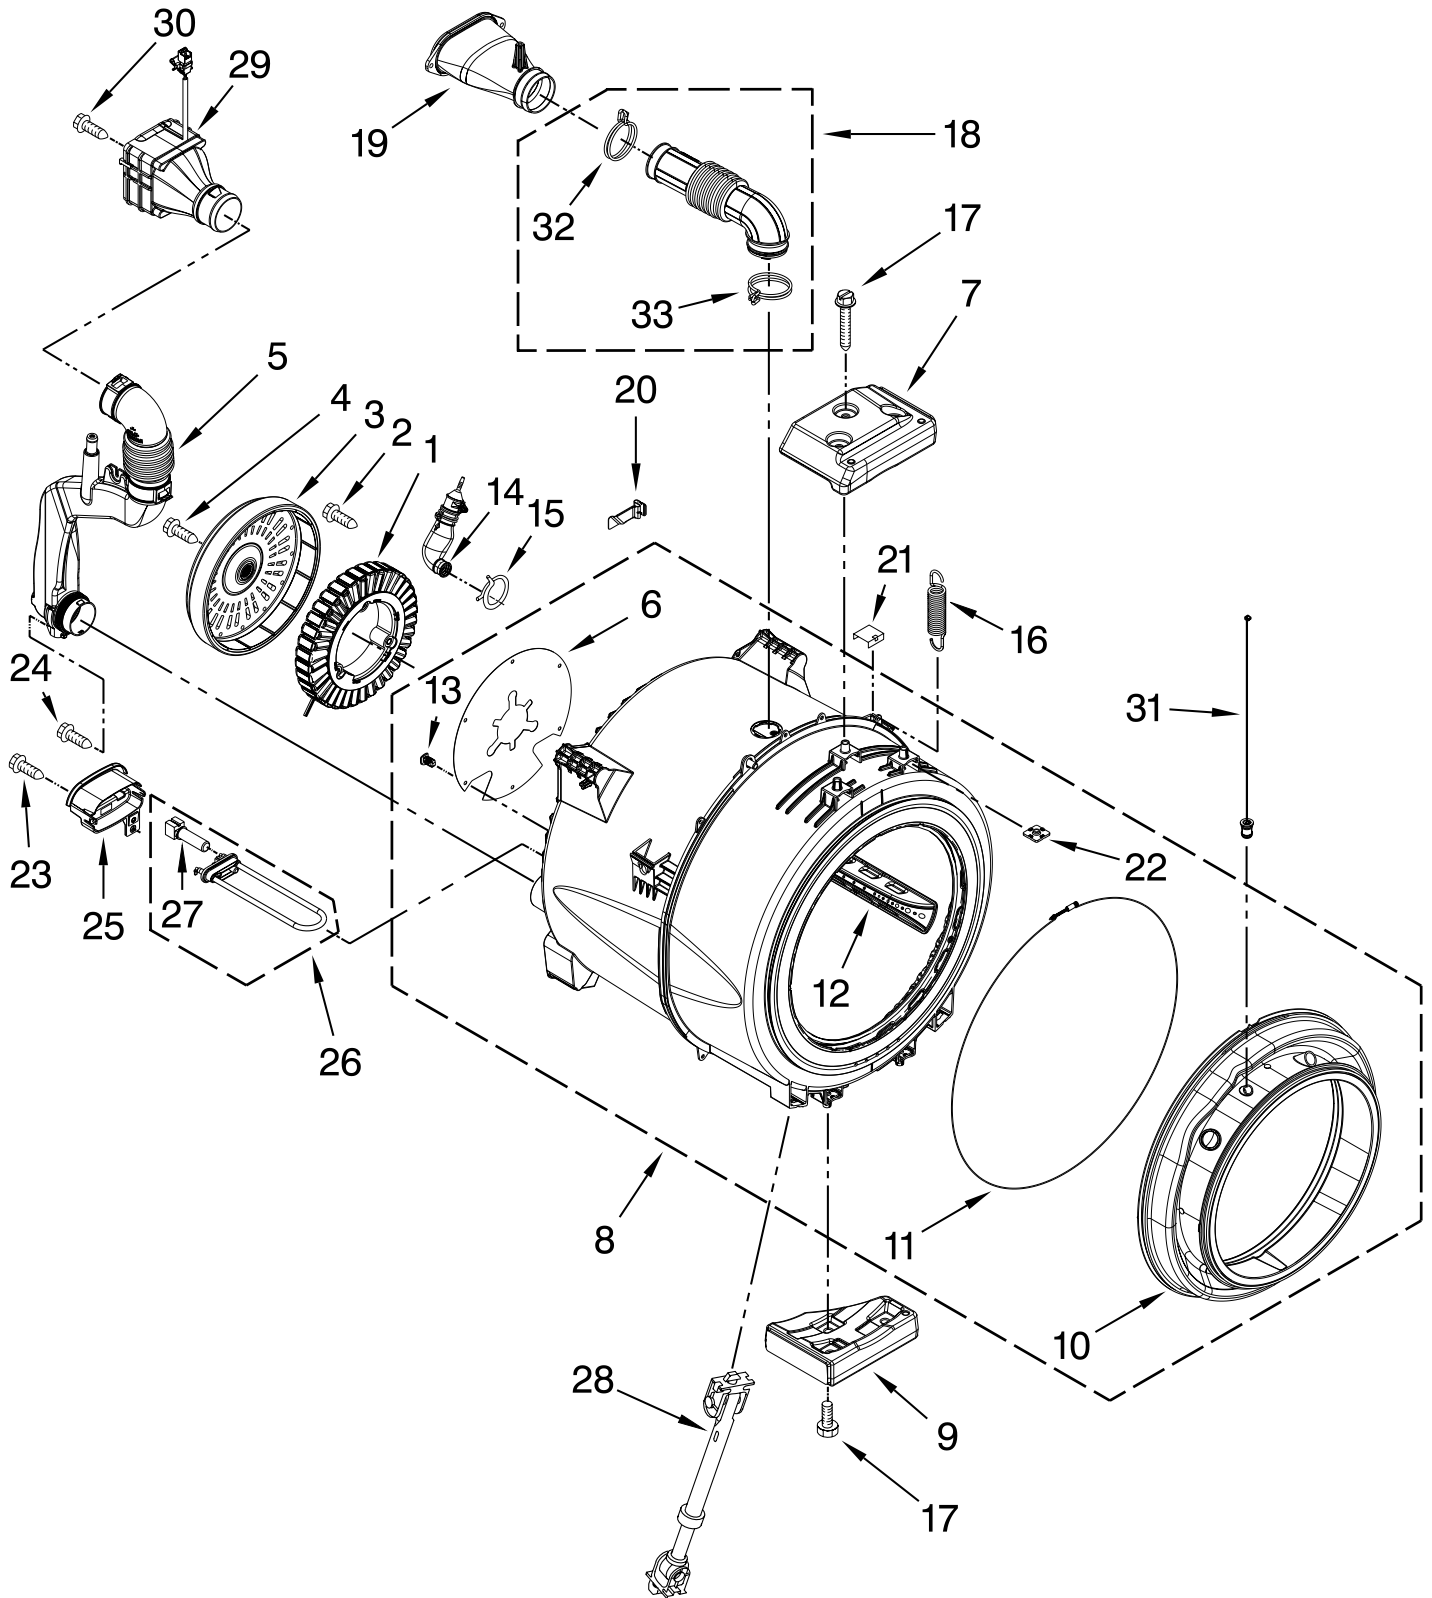

TUB AND BASKET PARTS

For Models: MHW7000XW2, MHW7000XR2, MHW7000XG2
(White) (Red) (Cosmetallic)

FOR ORDERING INFORMATION REFER TO PARTS PRICE LIST

TUB AND BASKET PARTS

For Models: MHW7000XW2, MHW7000XR2, MHW7000XG2
(White) (Red) (Cosmetallic)

Illus. No.	Part No.	DESCRIPTION
1	W10213978	Stator, Motor (Includes Item 2)
2	W10253476	Screw, Stator Mounting
3	W10213980	Rotor, Motor (Includes Item 4)
4	W10253477	Screw, Rotor Mounting
5	W10261582	Pipe, Ventilation Assembly
6	W10267637	Shield, Motor
7	W10253014	Counterweight, Top
8	W10355147	Tub Assembly, Drum
9	W10237535	Counterweight, Bottom
10	W10237499	Bellow
11	W10237502	Retainer, Bellow To Tub
12	W10292810	Baffle, Tub
13	W10273613	Retainer, Push In
14	W10260500	Airtrap Assembly
15	371499	Clamp, Hose
16	W10312146	Spring, Suspension (Set Of 2)
17	W10261496	Screw, Counterweight
18	W10352811	Vent-Hose Coupling Assembly
19	W10352818	Vent Tube & Cover
20	W10316388	Clip, Harness Diverter
21	8540092	Clamp, Tub
22	8540072	Nut, Push-In
23	9740848	Screw, 8-18 x 1/2
24	W10306501	Screw, M4.1-1.8 x 16.5
25	W10318155	Shield, Heater
26	W10253993	Heater
27	8181705	NTC
28	W10312625	Shock Absorber
29	W10261587	Fan, Ventilation Assembly
30	W10305097	Screw, M4.1-1.8 x 57
31	W10272847	Light, LED Assembly
32	W10273034	Clamp, Hose
33	W10353599	Clamp, Hose