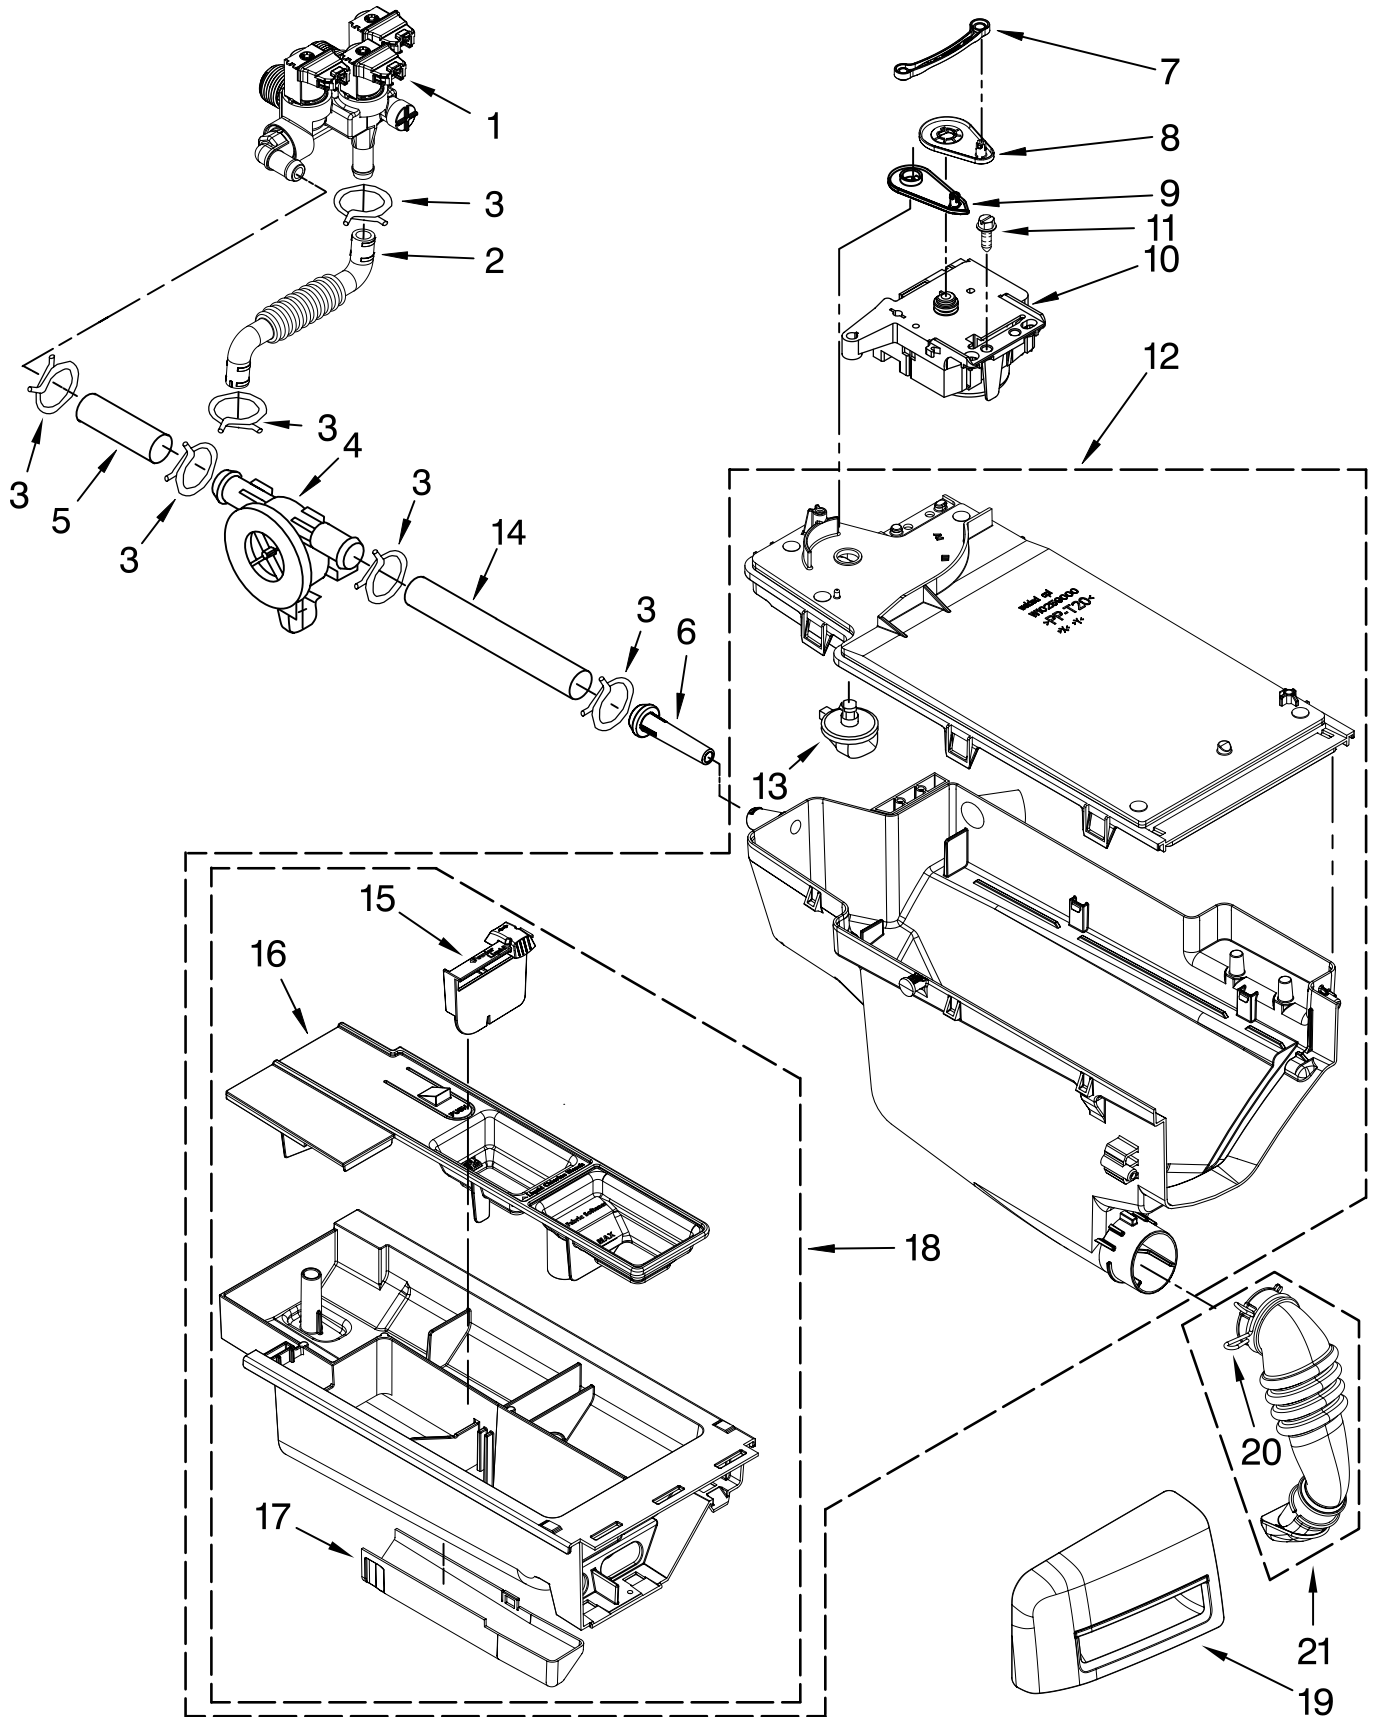

DISPENSER PARTS

For Models: MHW7000XW0, MHW7000XR0, MHW7000XG0
(White) (Red) (Cosmetallic)

FOR ORDERING INFORMATION REFER TO PARTS PRICE LIST

DISPENSER PARTS

For Models: MHW7000XW0, MHW7000XR0, MHW7000XG0
(White) (Red) (Cosmetallic)

Illus. No.	Part No.	DESCRIPTION
1	W10247306	Valve, Inlet
2	W10239949	Hose, Inlet Valve To Active Vent
3	370450	Clamp, Hose
4	8181696	Flowmeter
5	W10239935	Hose, Inlet Valve To Flowmeter
6	8183181	Nozzle, Inlet
7	8183183	Lever, Connection
8	W10003190	Cam, Actuator
9	W10183517	Lever, Water Distribution
10	W10163975	Actuator
11	8540282	Screw, M4-1.8 x 16
12	W10259004	Housing, Dispenser Assembly
13	W10003110	Nozzle, Distribution
14	W10239936	Hose, Flowmeter To Dispenser
15	W10015200	Separator, With Selection Slider
16	W10256661	Siphon, Bleach/Softener
17	W10003140	Cover, Detergent Drawer
18	W10256683	Drawer, Detergent (Complete)
19		Handle, Drawer
	W10281852	White
	W10316371	Red
	W10315748	Cosmetallic
20	W10239910	Clamp, Hose
21	W10239966	Hose, Dispenser To Bellow

FOR ORDERING INFORMATION REFER TO PARTS PRICE LIST