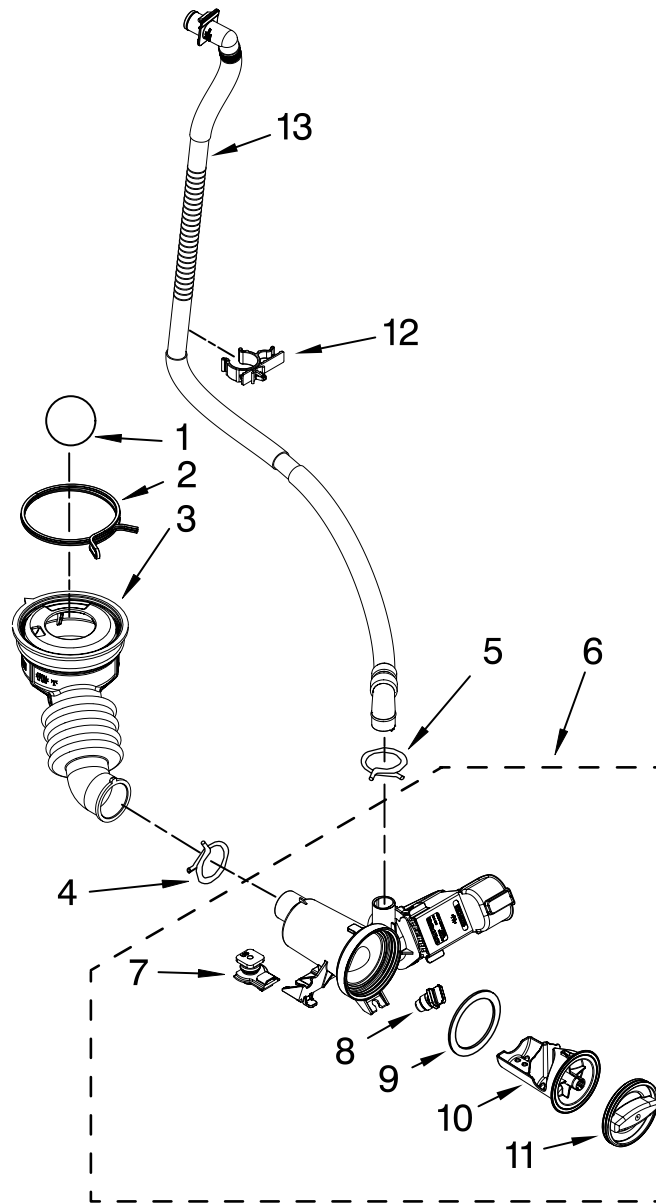

Illus. No.	Part No.	DESCRIPTION
3	W10271988	Harness, Main UI
4	W10354089	Control Unit, Central
5	W10309986	Harness, Jumper
6	W10309987	Harness, UI Jumper
7	W10208197	Bracket, Console

Illus. No.	Part No.	DESCRIPTION
8	W10142290	Screw, 8-18 x 1/2
9	W10317570	Channel, Water (Includes Item 10)
10	W10317566	Clip, Spring
11	W10271980	Harness, Wiring (Upper Main)

FOR ORDERING INFORMATION REFER TO PARTS PRICE LIST

TUB AND BASKET PARTS

For Models: MHW7000XW0, MHW7000XR0, MHW7000XG0
(White) (Red) (Cosmetallic)

Illus. No.	Part No.	DESCRIPTION
1	W10213978	Stator, Motor (Includes Item 2)
2	W10253476	Screw, Stator Mounting
3	W10213980	Rotor, Motor (Includes Item 4)
4	W10253477	Screw, Rotor Mounting
5	W10261582	Pipe, Ventilation Assembly
6	W10267637	Shield, Motor
7	W10253014	Counterweight, Top
8	W10270244	Tub Assembly, Drum
9	W10237535	Counterweight, Bottom
10	W10237493	Bellow
11	W10237502	Retainer, Bellow To Tub
12	W10292810	Baffle, Tub
13	W10273613	Retainer, Push In
14	W10260500	Airtrap Assembly
15	371499	Clamp, Hose
16	W10312146	Spring, Suspension (Set Of 2)
17	W10261496	Screw, Counterweight
18	W10273033	Clamp, Hose
19	8540015	Hose, Exhaust
20	W10316388	Clip, Harness Diverter
21	8540092	Clamp, Tub
22	8540072	Nut, Push-In
23	9740848	Screw, 8-18 x 1/2
24	W10306501	Screw, M4.1-1.8 x 16.5
25	W10318155	Shield, Heater
26	W10253993	Heater
27	8181705	NTC
28	W10312625	Shock Absorber
29	W10261587	Fan, Ventilation Assembly
30	W10305097	Screw, M4.1-1.8 x 57
31	W10272847	Light, LED Assembly

FOR ORDERING INFORMATION REFER TO PARTS PRICE LIST

PUMP PARTS

For Models: MHW7000XW0, MHW7000XR0, MHW7000XG0
(White) (Red) (Cosmetallic)

Illus. No.	Part No.	DESCRIPTION
1	W10003330	Ball
2	8181734	Clamp, Hose
3	W10241029	Hose, Tub to Pump
4	W10273036	Clamp, Hose
5	356138	Clamp, Drain Hose