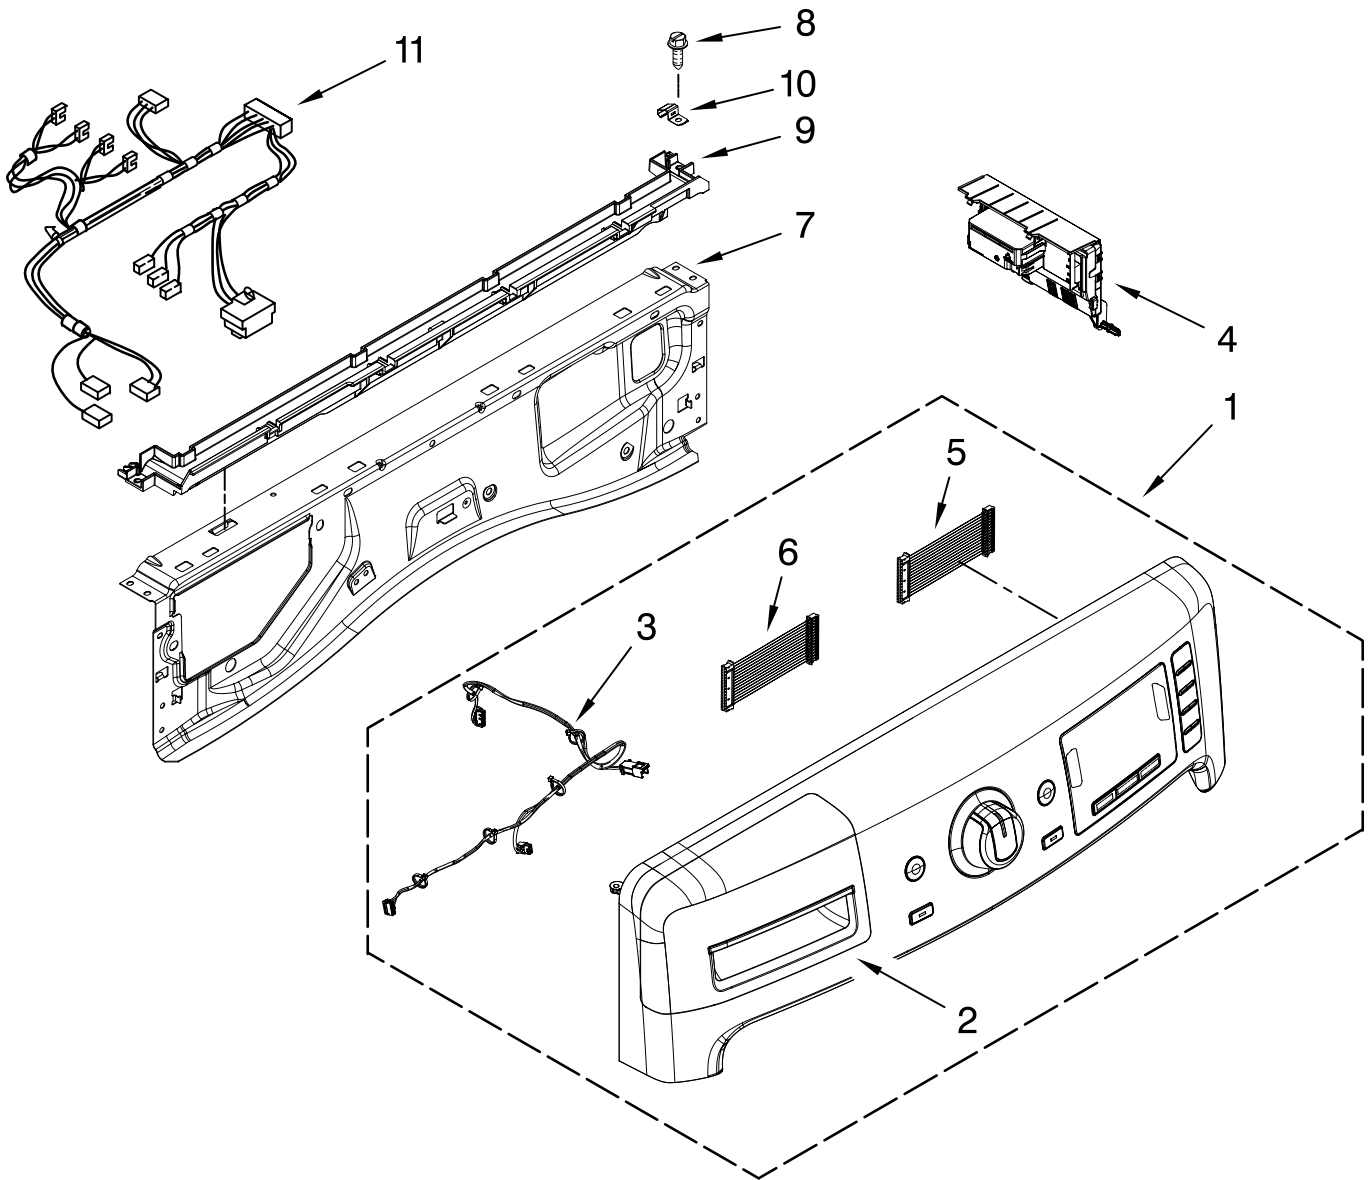

CONTROL PANEL PARTS

For Models: MHW7000XW0, MHW7000XR0, MHW7000XG0
(White) (Red) (Cosmetallic)

Illus. No.	Part No.	DESCRIPTION
1	W10350661	Console Assembly White
	W10350662	Red
	W10350663	Cosmetallic
2		Handle, Dispenser Drawer (Also Shown On Page 5)
	W10281852	White
	W10316371	Red
	W10315748	Cosmetallic

Illus. No.	Part No.	DESCRIPTION
3	W10271988	Harness, Main UI
4	W10354089	Control Unit, Central
5	W10309986	Harness, Jumper
6	W10309987	Harness, UI Jumper
7	W10208197	Bracket, Console

Illus. No.	Part No.	DESCRIPTION
8	W10142290	Screw, 8-18 x 1/2
9	W10317570	Channel, Water (Includes Item 10)
10	W10317566	Clip, Spring
11	W10271980	Harness, Wiring (Upper Main)

FOR ORDERING INFORMATION REFER TO PARTS PRICE LIST