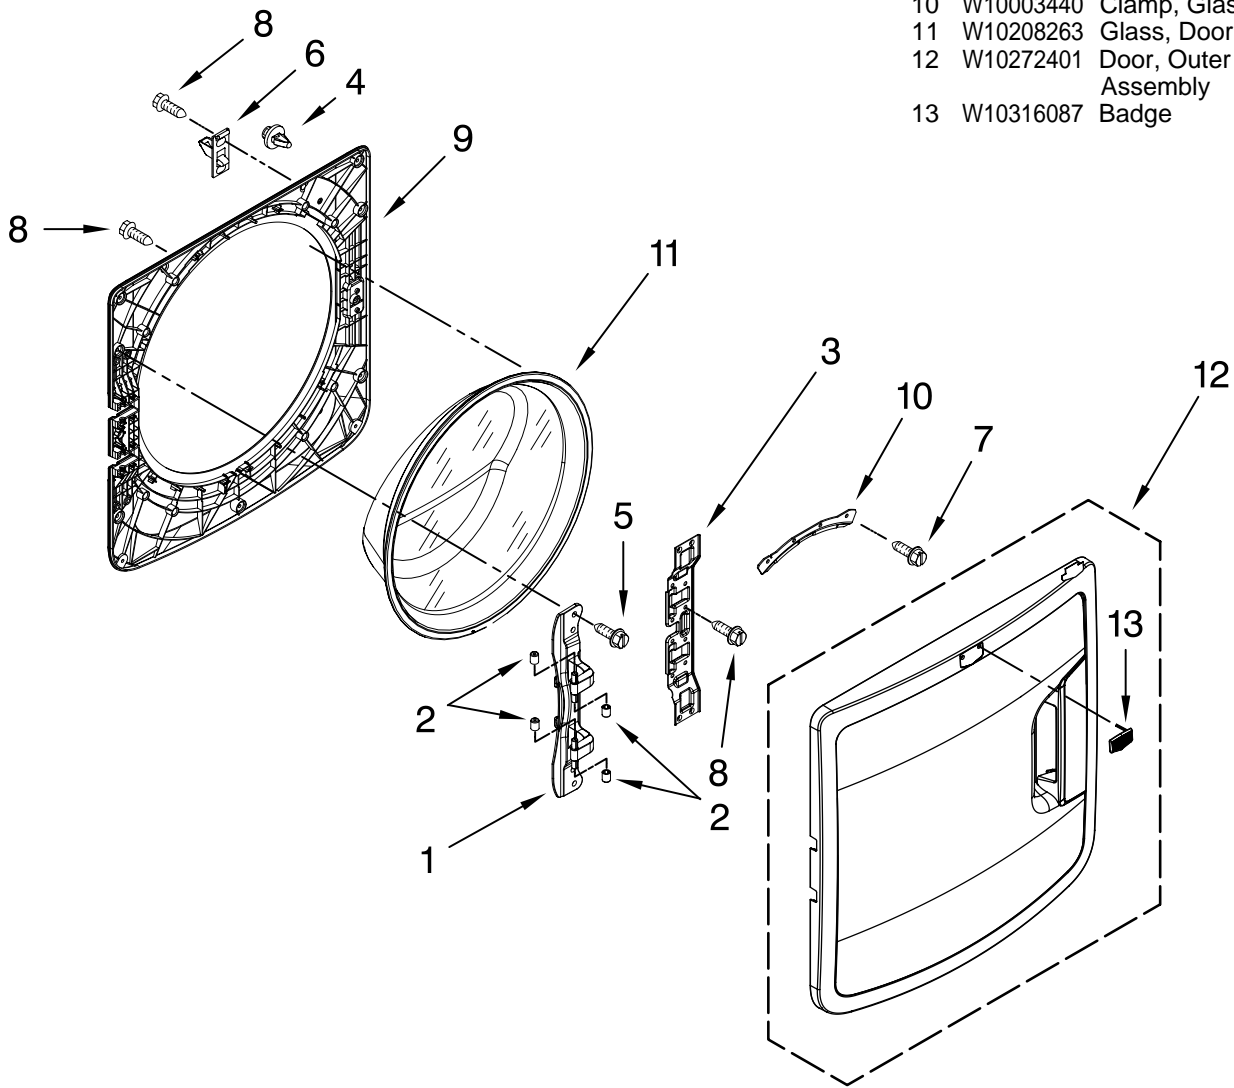

DOOR PARTS

For Models: MHW7000XW0, MHW7000XR0, MHW7000XG0
(White) (Red) (Cosmetallic)

Illus. No.	Part No.	DESCRIPTION
1	W10208415	Hinge Base
2	W10208398	Cap, Hinge
3	W10312805	Plate, Hinge Retainer
4	8572266	Bumper, Door
5	W10288126	Screw, 10-32 x 1/2
6	W10003390	Strike, Door
7	8540513	Screw, M4.1-1.8 x 10
8	8534022	Screw, 8-18 x 5/8
9	W10272396	Frame, Door Back Support
10	W10003440	Clamp, Glass
11	W10208263	Glass, Door
12	W10272401	Door, Outer Assembly
13	W10316087	Badge

FOR ORDERING INFORMATION REFER TO PARTS PRICE LIST