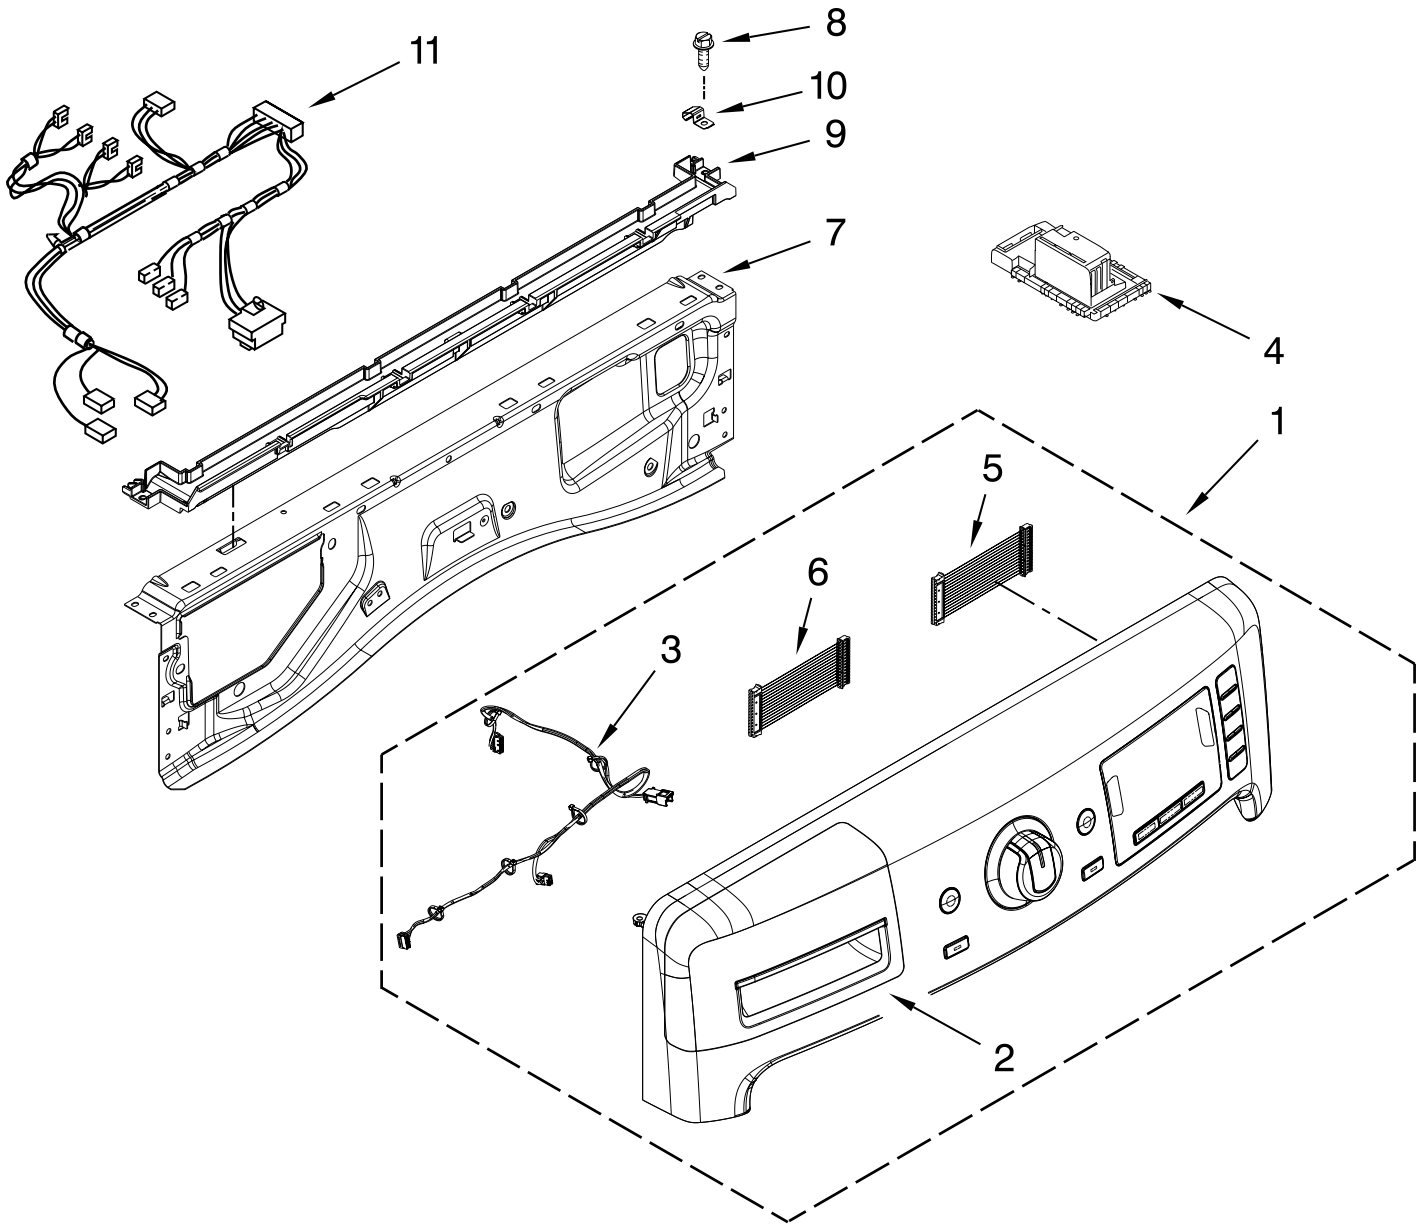

CONTROL PANEL PARTS

For Models: MHW9000YW0, MHW9000YR0, MHW9000YG0
(White) (Red) (Cosmetallic)

Illus. No.	Part No.	DESCRIPTION
1		Console Assembly
	W10392688	White
	W10392690	Red
	W10392689	Cosmetallic
2		Handle, Dispenser Drawer (Also Shown On Page 5)
	W10281852	White
	W10316371	Red
	W10315748	Cosmetallic

Illus. No.	Part No.	DESCRIPTION
3	W10271988	Harness, Main UI
4	W10279265	Control Unit, Central
5	W10309986	Harness, Jumper
6	W10309987	Harness, UI Jumper
7	W10208197	Bracket, Console

Illus. No.	Part No.	DESCRIPTION
8	W10142290	Screw, 8-18 x 1/2
9	W10317570	Channel, Water (Includes Item 10)
10	W10317566	Clip, Spring
11	W10271982	Harness, Wiring (Upper Main)

FOR ORDERING INFORMATION REFER TO PARTS PRICE LIST