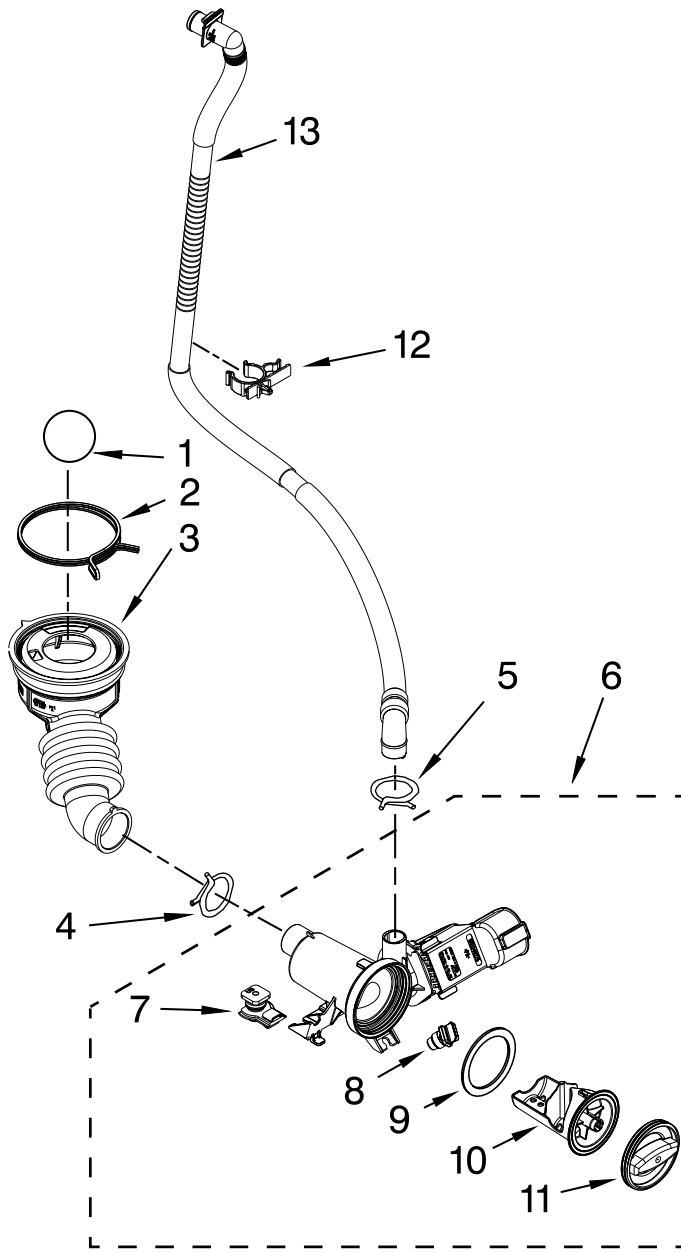

PUMP PARTS

For Models: MHW9000YW0, MHW9000YR0, MHW9000YG0
(White) (Red) (Cosmetallic)

Illus. No.	Part No.	DESCRIPTION
1	W10003330	Ball
2	8181734	Clamp, Hose
3	W10241029	Hose, Tub to Pump
4	W10273036	Clamp, Hose
5	356138	Clamp, Drain Hose
6	W10321032	Pump (Complete)
7	W10338326	Grommet, Damper (Rear)
8	8182816	Grommet, Damper (Front)
9	8181736	Seal, Filter Cap
10	W10241027	Filter, Pump
11	W10338322	Cap, Filter
12	W10241034	Retainer, Drain Hose
13	W10267642	Drain Hose (Internal)

FOR ORDERING INFORMATION REFER TO PARTS PRICE LIST