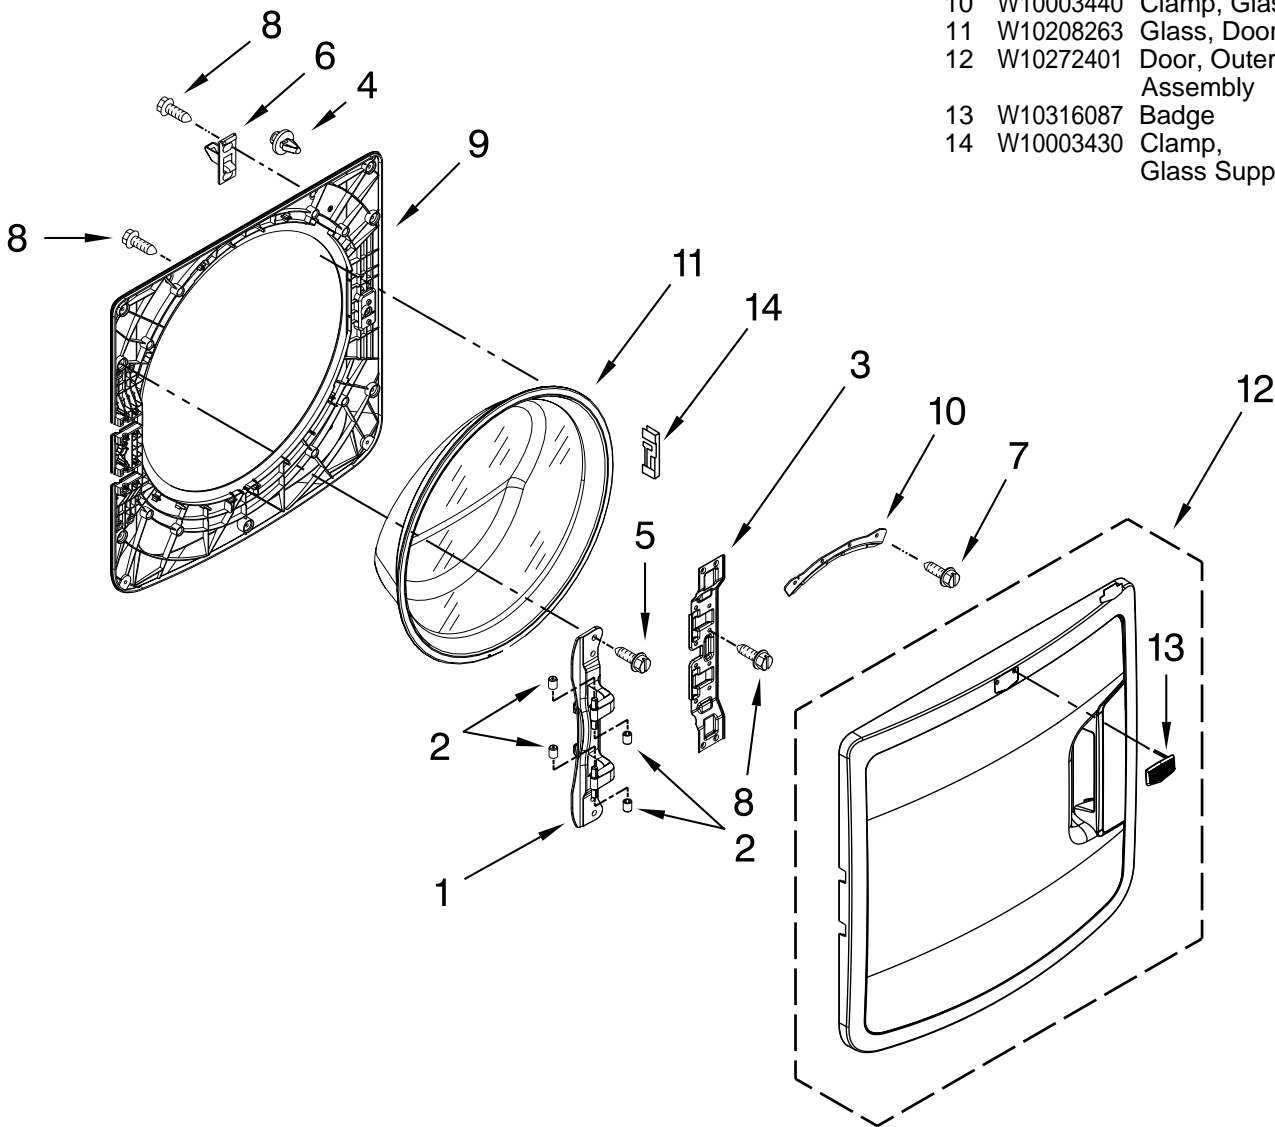

DOOR PARTS

For Models: MHW9000YW0, MHW9000YR0, MHW9000YG0
(White) (Red) (Cosmetallic)

Illus. No.	Part No.	DESCRIPTION
1	W10208415	Hinge Base
2	W10208398	Cap, Hinge
3	W10312805	Plate, Hinge Retainer
4	8572266	Bumper, Door
5	W10288126	Screw, 10-32 x 1/2
6	8183198	Strike, Door
7	8540513	Screw, M4.1-1.8 x 10
8	8534022	Screw, 8-18 x 5/8
9	W10272396	Frame, Door Back Support
10	W10003440	Clamp, Glass
11	W10208263	Glass, Door
12	W10272401	Door, Outer Assembly
13	W10316087	Badge
14	W10003430	Clamp, Glass Support

FOR ORDERING INFORMATION REFER TO PARTS PRICE LIST