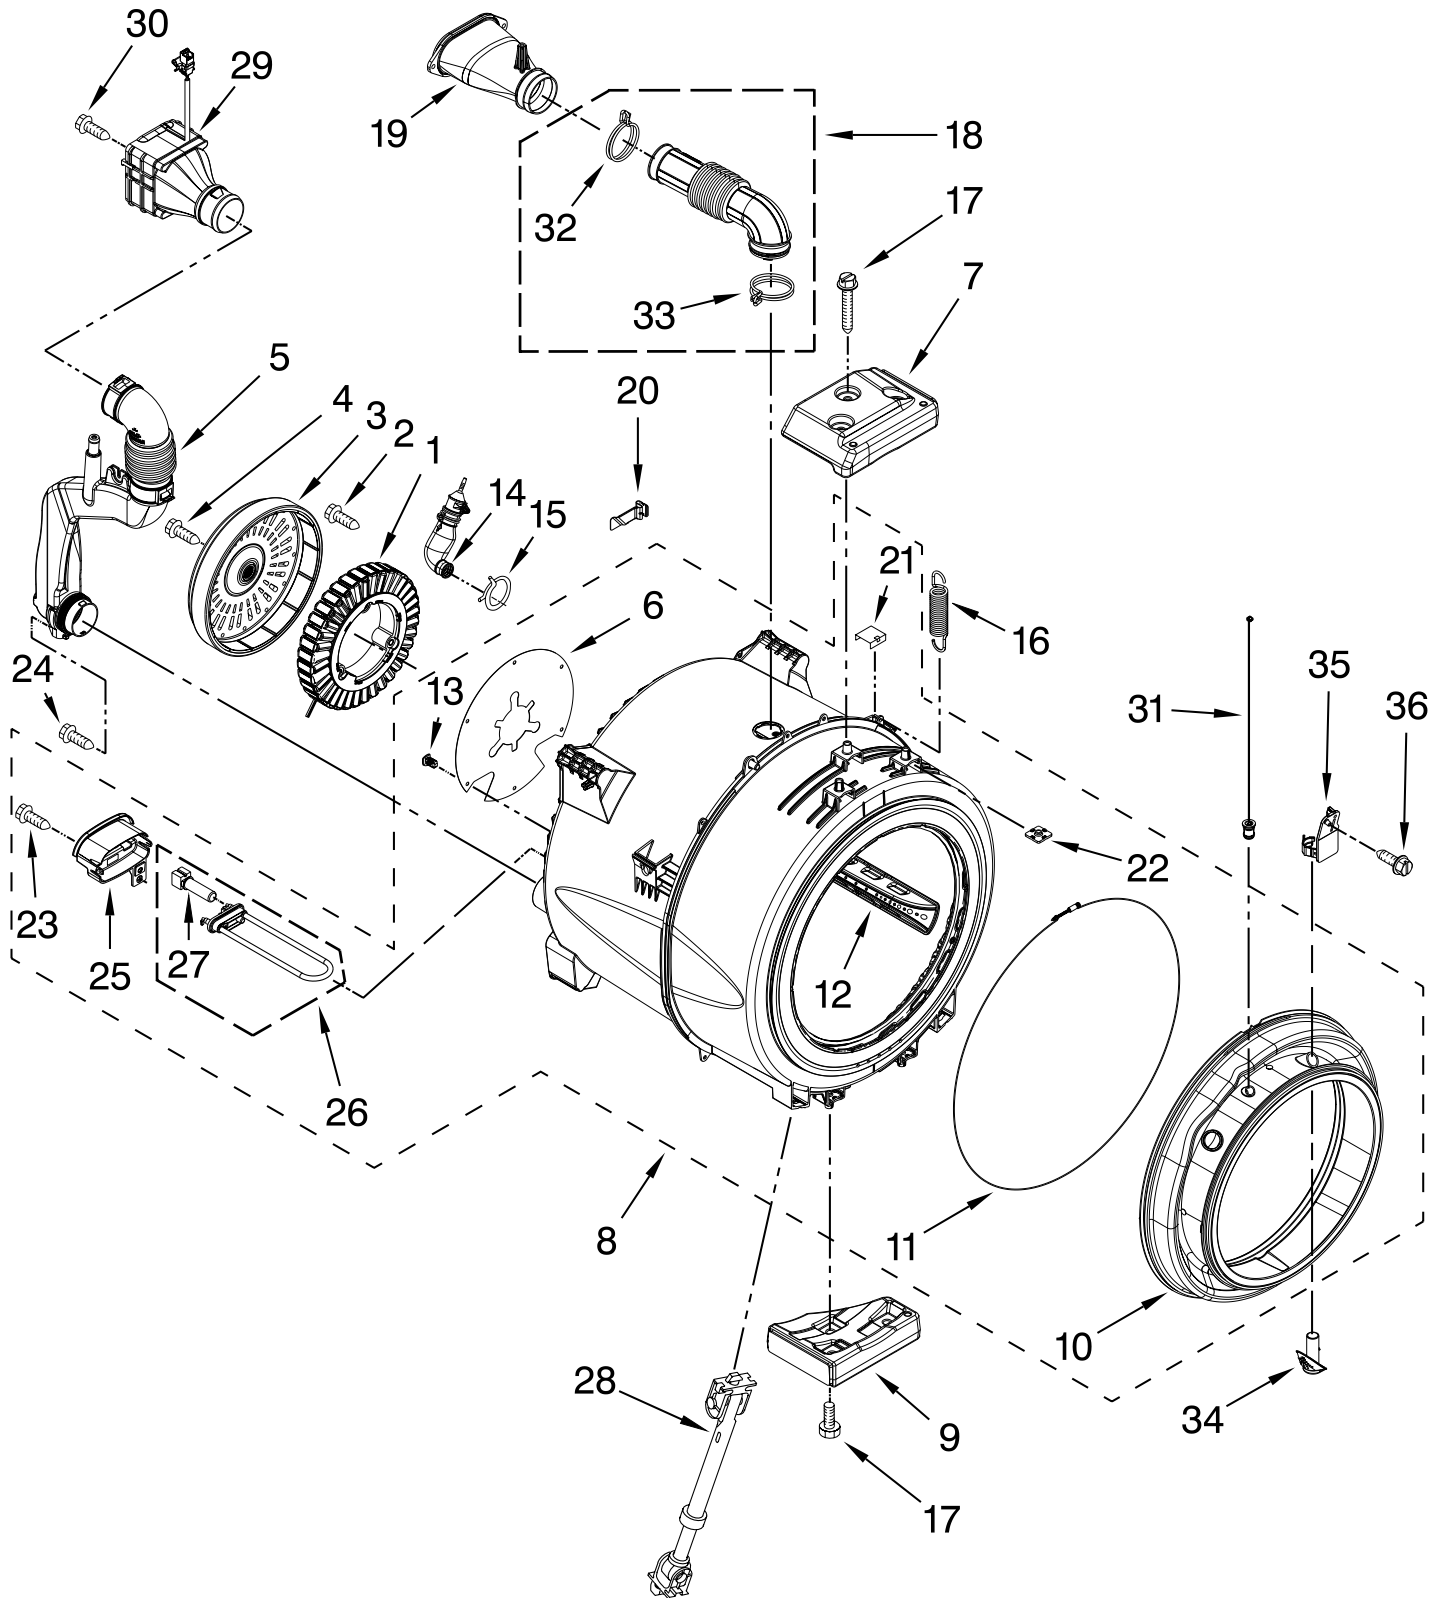

TUB AND BASKET PARTS

For Models: MHW9000YW0, MHW9000YR0, MHW9000YG0
(White) (Red) (Cosmetallic)

FOR ORDERING INFORMATION REFER TO PARTS PRICE LIST

TUB AND BASKET PARTS

For Models: MHW9000YW0, MHW9000YR0, MHW9000YG0
(White) (Red) (Cosmetallic)

Illus. No.	Part No.	DESCRIPTION
1	W10213978	Stator, Motor (Includes Item 2)
2	W10253476	Screw, Stator Mounting
3	W10213980	Rotor, Motor (Includes Item 4)
4	W10253477	Screw, Rotor Mounting
5	W10261582	Pipe, Ventilation Assembly
6	W10267637	Shield, Motor
7	W10253014	Counterweight, Top
8	W10355151	Tub Assembly, Drum
9	W10237535	Counterweight, Bottom
10	W10237493	Bellow
11	W10237502	Retainer, Bellow To Tub
12	W10292810	Baffle, Tub
13	W10273613	Retainer, Push In
14	W10260500	Airtrap Assembly
15	371499	Clamp, Hose
16	W10312146	Spring, Suspension (Set Of 2)
17	W10261496	Screw, Counterweight
18	W10352811	Vent-Hose Coupling Assembly
19	W10352818	Vent Tube & Cover
20	W10316388	Clip, Harness Diverter
21	8540092	Clamp, Tub
22	8540072	Nut, Push-In
23	9740848	Screw, 8-18 x 1/2
24	W10306501	Screw, M4.1-1.8 x 16.5
25	W10318155	Shield, Heater
26	W10253993	Heater
27	8181705	NTC
28	W10312625	Shock Absorber
29	W10261587	Fan, Ventilation Assembly
30	W10305097	Screw, M4.1-1.8 x 57
31	W10272847	Light, LED Assembly
32	W10273034	Clamp, Hose
33	W10353599	Clamp, Hose
34	W10239948	Nozzle, Spray Assembly
35	W10239928	Bracket, Nozzle
36	8540282	Screw, M4-1.8 x 16