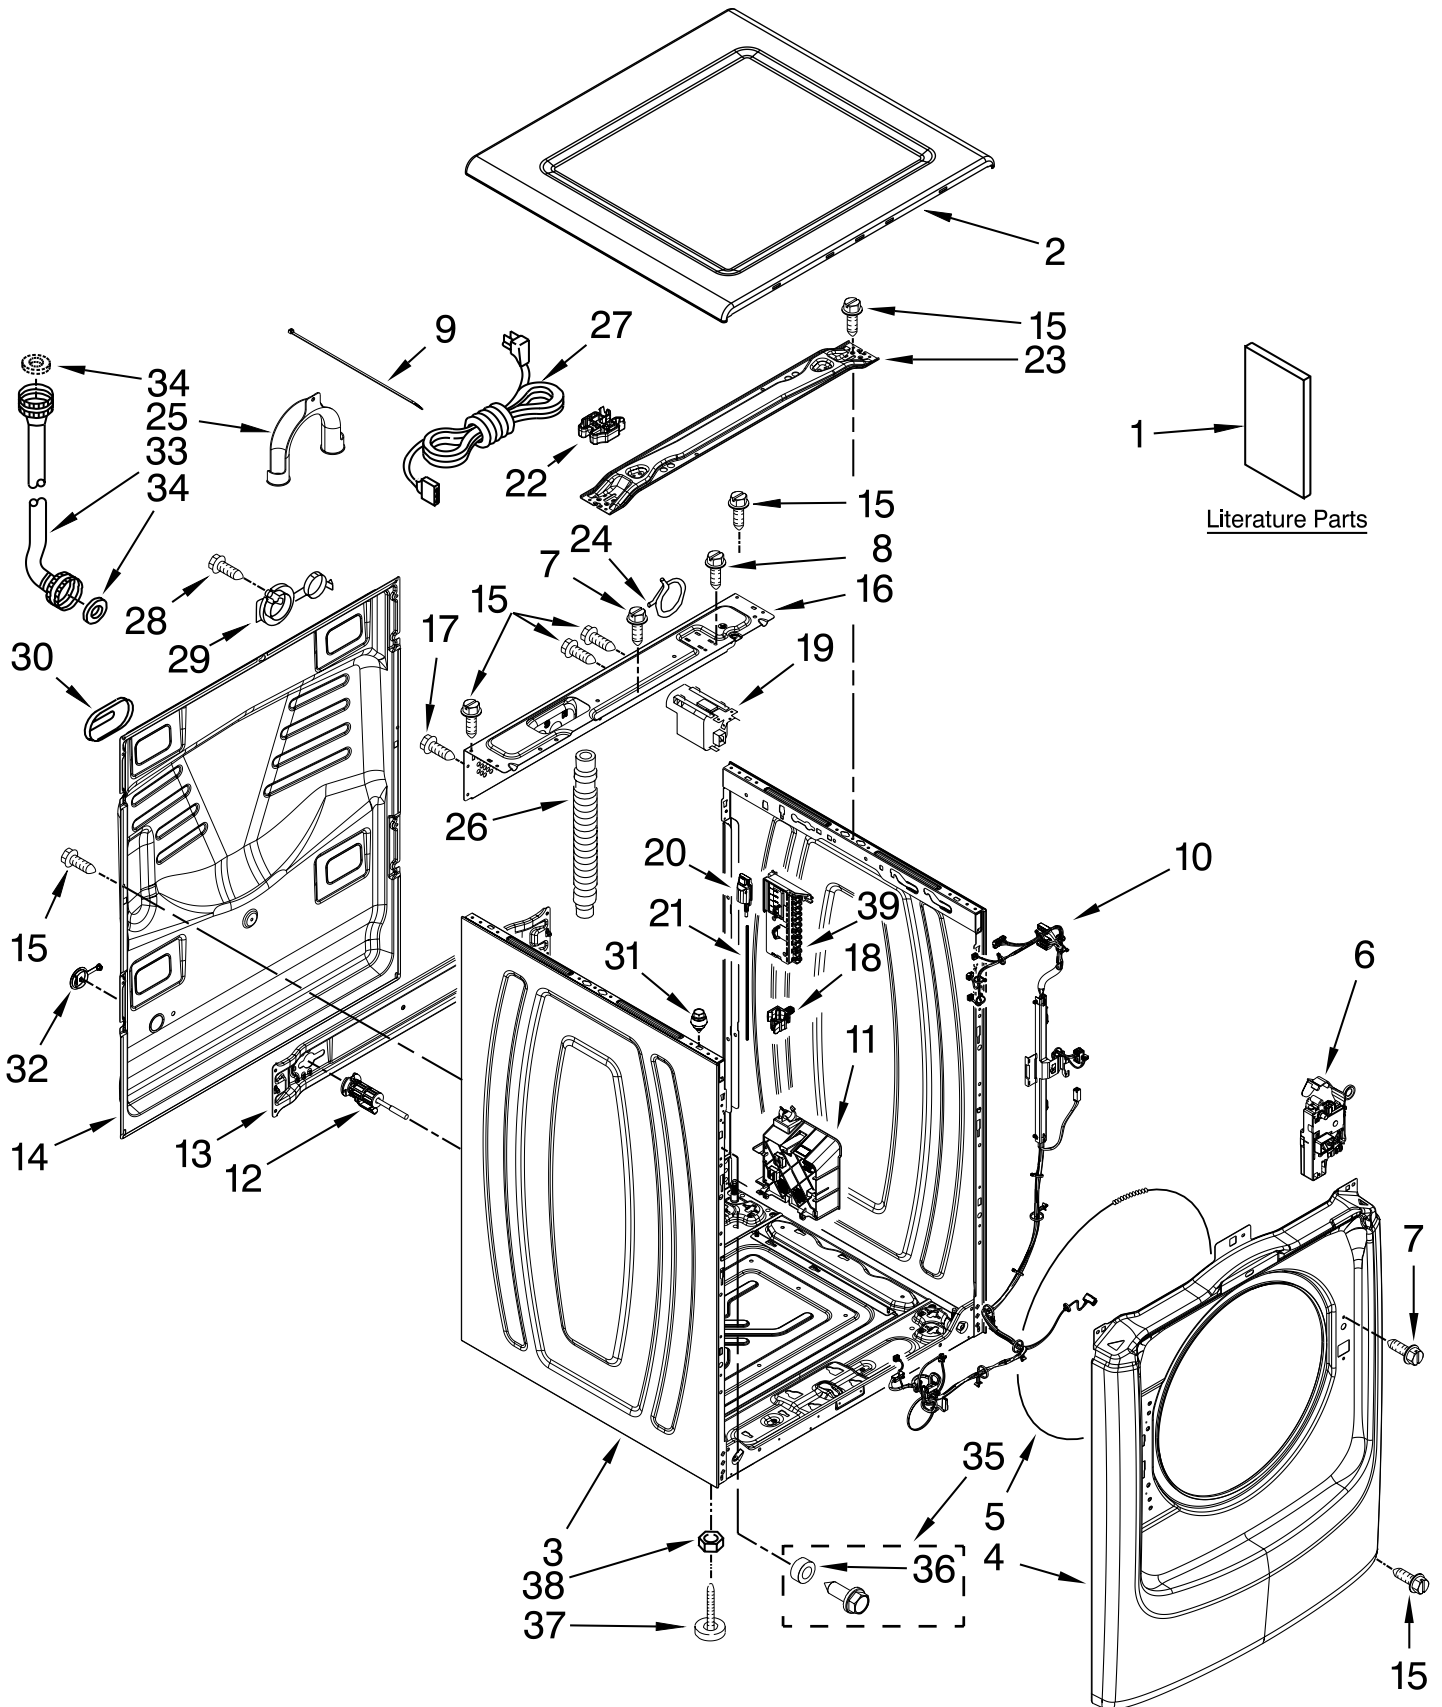

TOP AND CABINET PARTS

For Models: MHW9000YW0, MHW9000YR0, MHW9000YG0
(White) (Red) (Cosmetallic)

AUTOMATIC
WASHER

FOR ORDERING INFORMATION REFER TO PARTS PRICE LIST