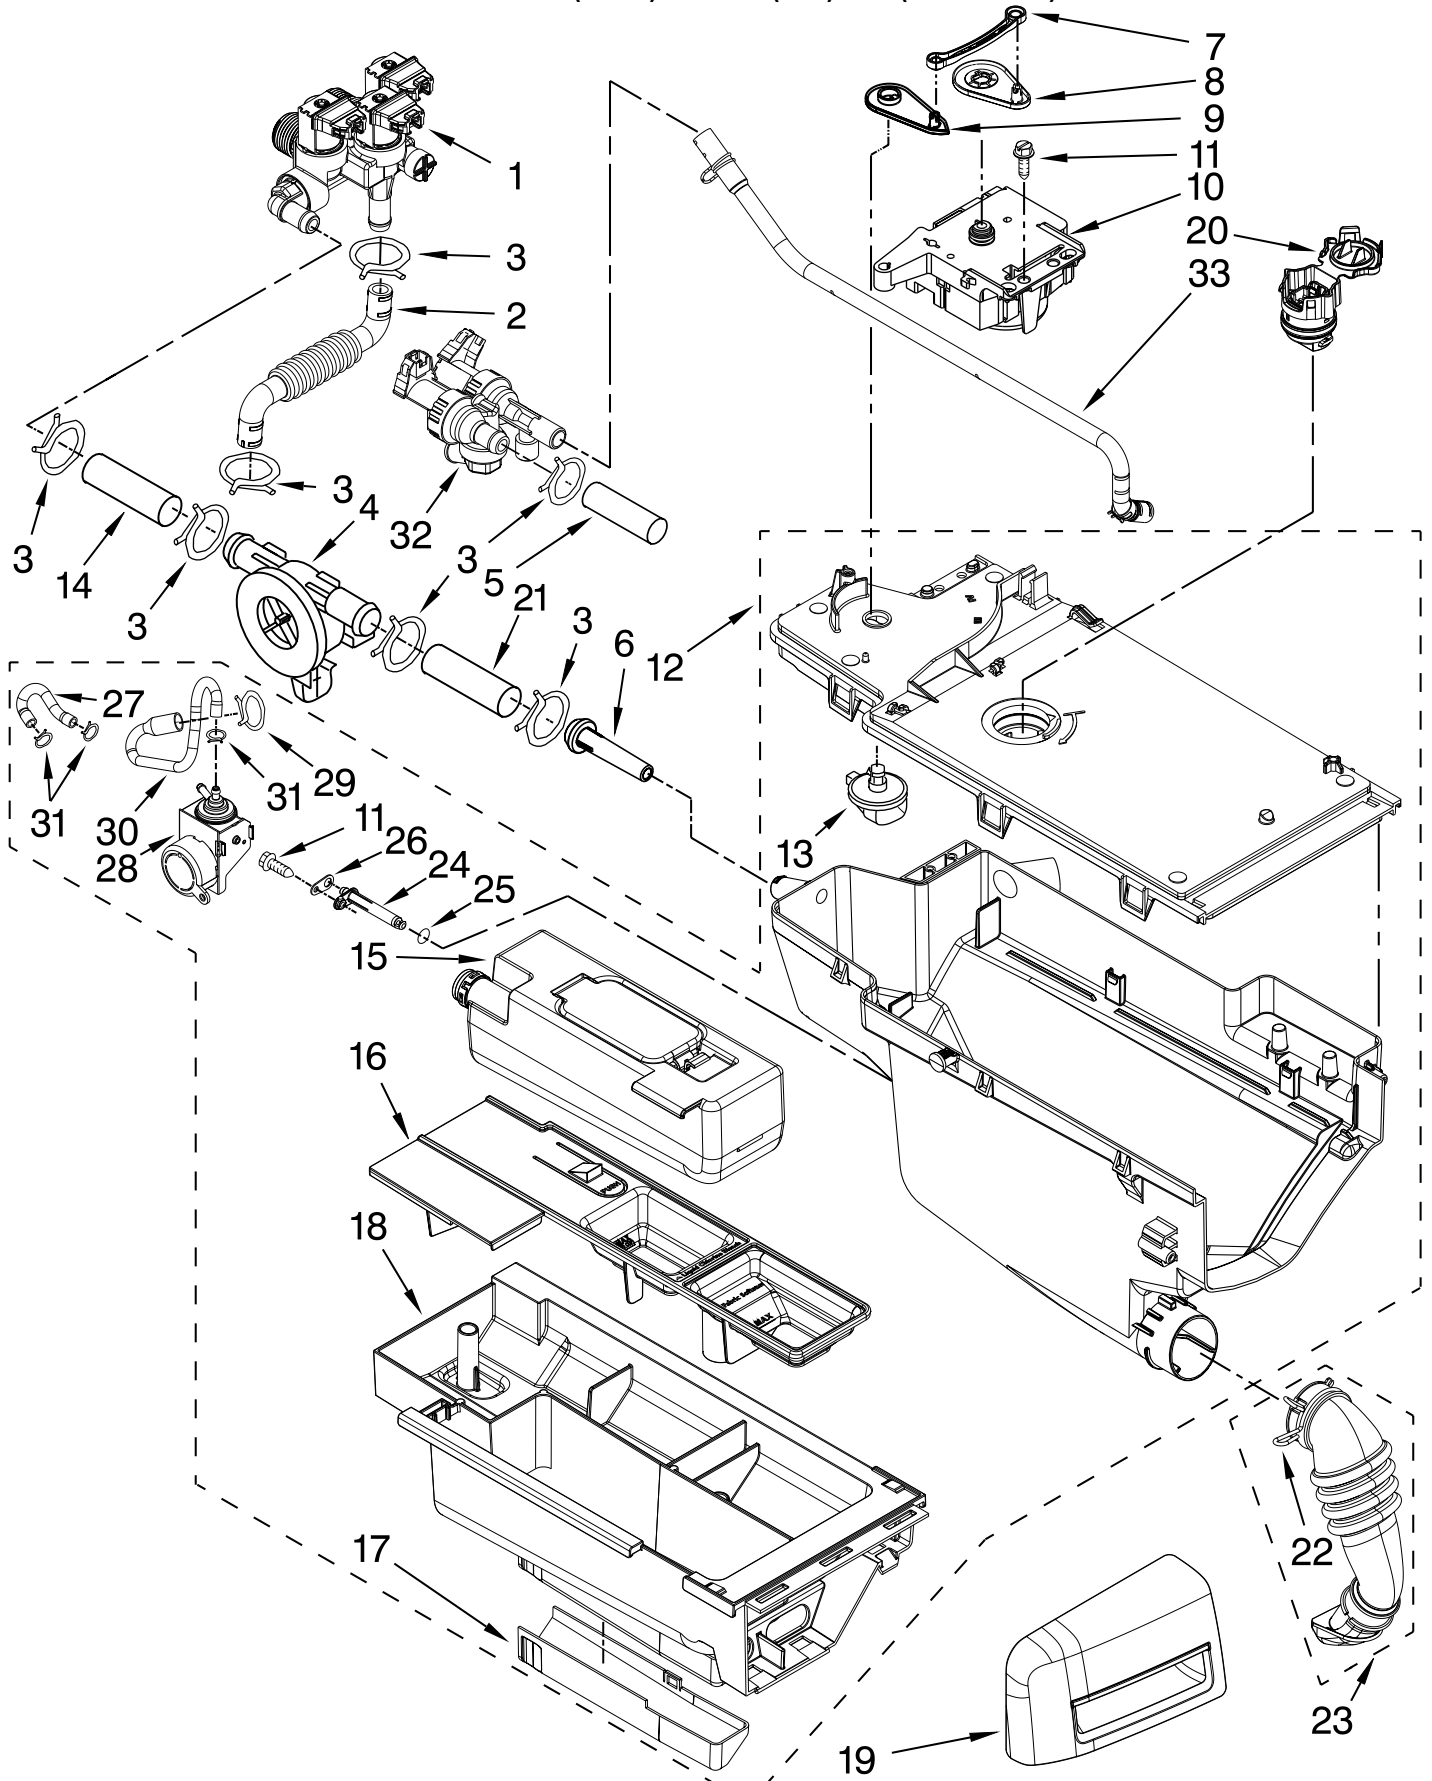

DISPENSER PARTS

For Models: MHW9000YW0, MHW9000YR0, MHW9000YG0

(White)

(Red)

(Cosmetallic)

FOR ORDERING INFORMATION REFER TO PARTS PRICE LIST

DISPENSER PARTS

For Models: MHW9000YW0, MHW9000YR0, MHW9000YG0
(White) (Red) (Cosmetallic)

Illus. No.	Part No.	DESCRIPTION
1	W10247306	Valve, Inlet
2	W10239949	Hose, Inlet Valve To Active Vent
3	370450	Clamp, Hose
4	8181696	Flowmeter
5	W10239935	Hose, Inlet
6	8183181	Nozzle, Inlet
7	8183183	Lever, Connection
8	W10003190	Cam, Actuator
9	W10183517	Lever, Water Distribution
10	W10163975	Actuator
11	8540282	Screw, M4-1.8 x 16
12	W10368769	Housing, Dispenser Assembly (Includes Item 9)
13	W10003110	Nozzle, Distribution
14	W10239955	Hose, Pressure
15	W10250743	Dispenser, Minibulk Cartridge
16	W10256661	Siphon, Bleach/Softener
17	W10003140	Cover, Detergent Drawer
18	W10250723	Drawer, Detergent
19		Handle, Drawer
	W10281852	White
	W10316371	Red
	W10315748	Cosmetallic
20	W10306690	Sensor-Magnetic, Angular
21	W10239956	Hose, Pressure
22	W10239910	Clamp, Hose
23	W10239966	Hose, Dispenser To Bellow
24	W10250730	Tube, Siphon- Dock-Minibulk
25	W10250731	O-Ring
26	W10376678	Washer, Siphon Tube
27	W10268381	Hose, Tube To Pump
28	W10250734	Pump, Metering
29	W10096851	Clamp, Hose
30	W10268382	Hose, Pump To Dispenser
31	W10292700	Clamp, Hose
32	W10239942	Valve, Diverter
33	W10239908	Hose, Spray Assembly