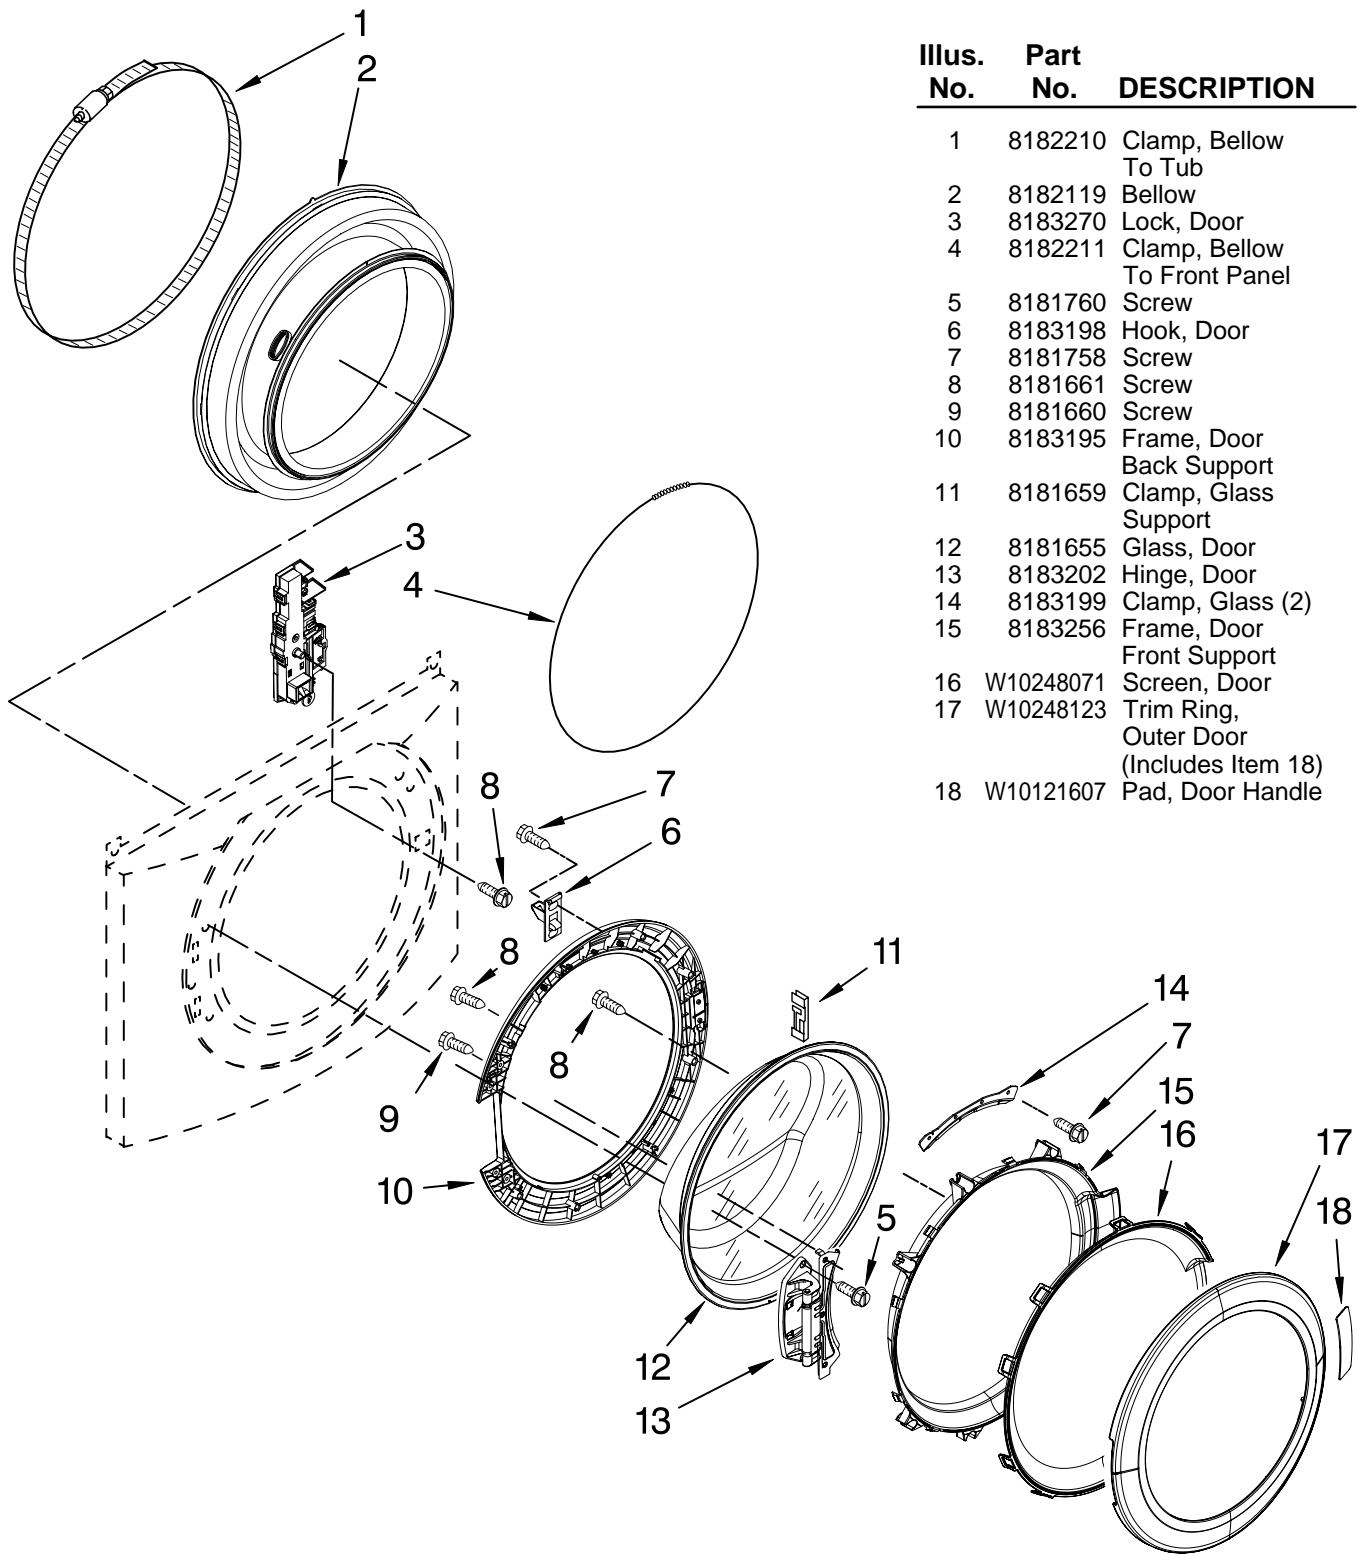

DOOR AND LATCH PARTS

For Model: MHWE500VW12

(White)

Illus. No.	Part No.	DESCRIPTION
1	8182210	Clamp, Bellow To Tub
2	8182119	Bellow
3	8183270	Lock, Door
4	8182211	Clamp, Bellow To Front Panel
5	8181760	Screw
6	8183198	Hook, Door
7	8181758	Screw
8	8181661	Screw
9	8181660	Screw
10	8183195	Frame, Door Back Support
11	8181659	Clamp, Glass Support
12	8181655	Glass, Door
13	8183202	Hinge, Door
14	8183199	Clamp, Glass (2)
15	8183256	Frame, Door Front Support
16	W10248071	Screen, Door
17	W10248123	Trim Ring, Outer Door (Includes Item 18)
18	W10121607	Pad, Door Handle

FOR ORDERING INFORMATION REFER TO PARTS PRICE LIST