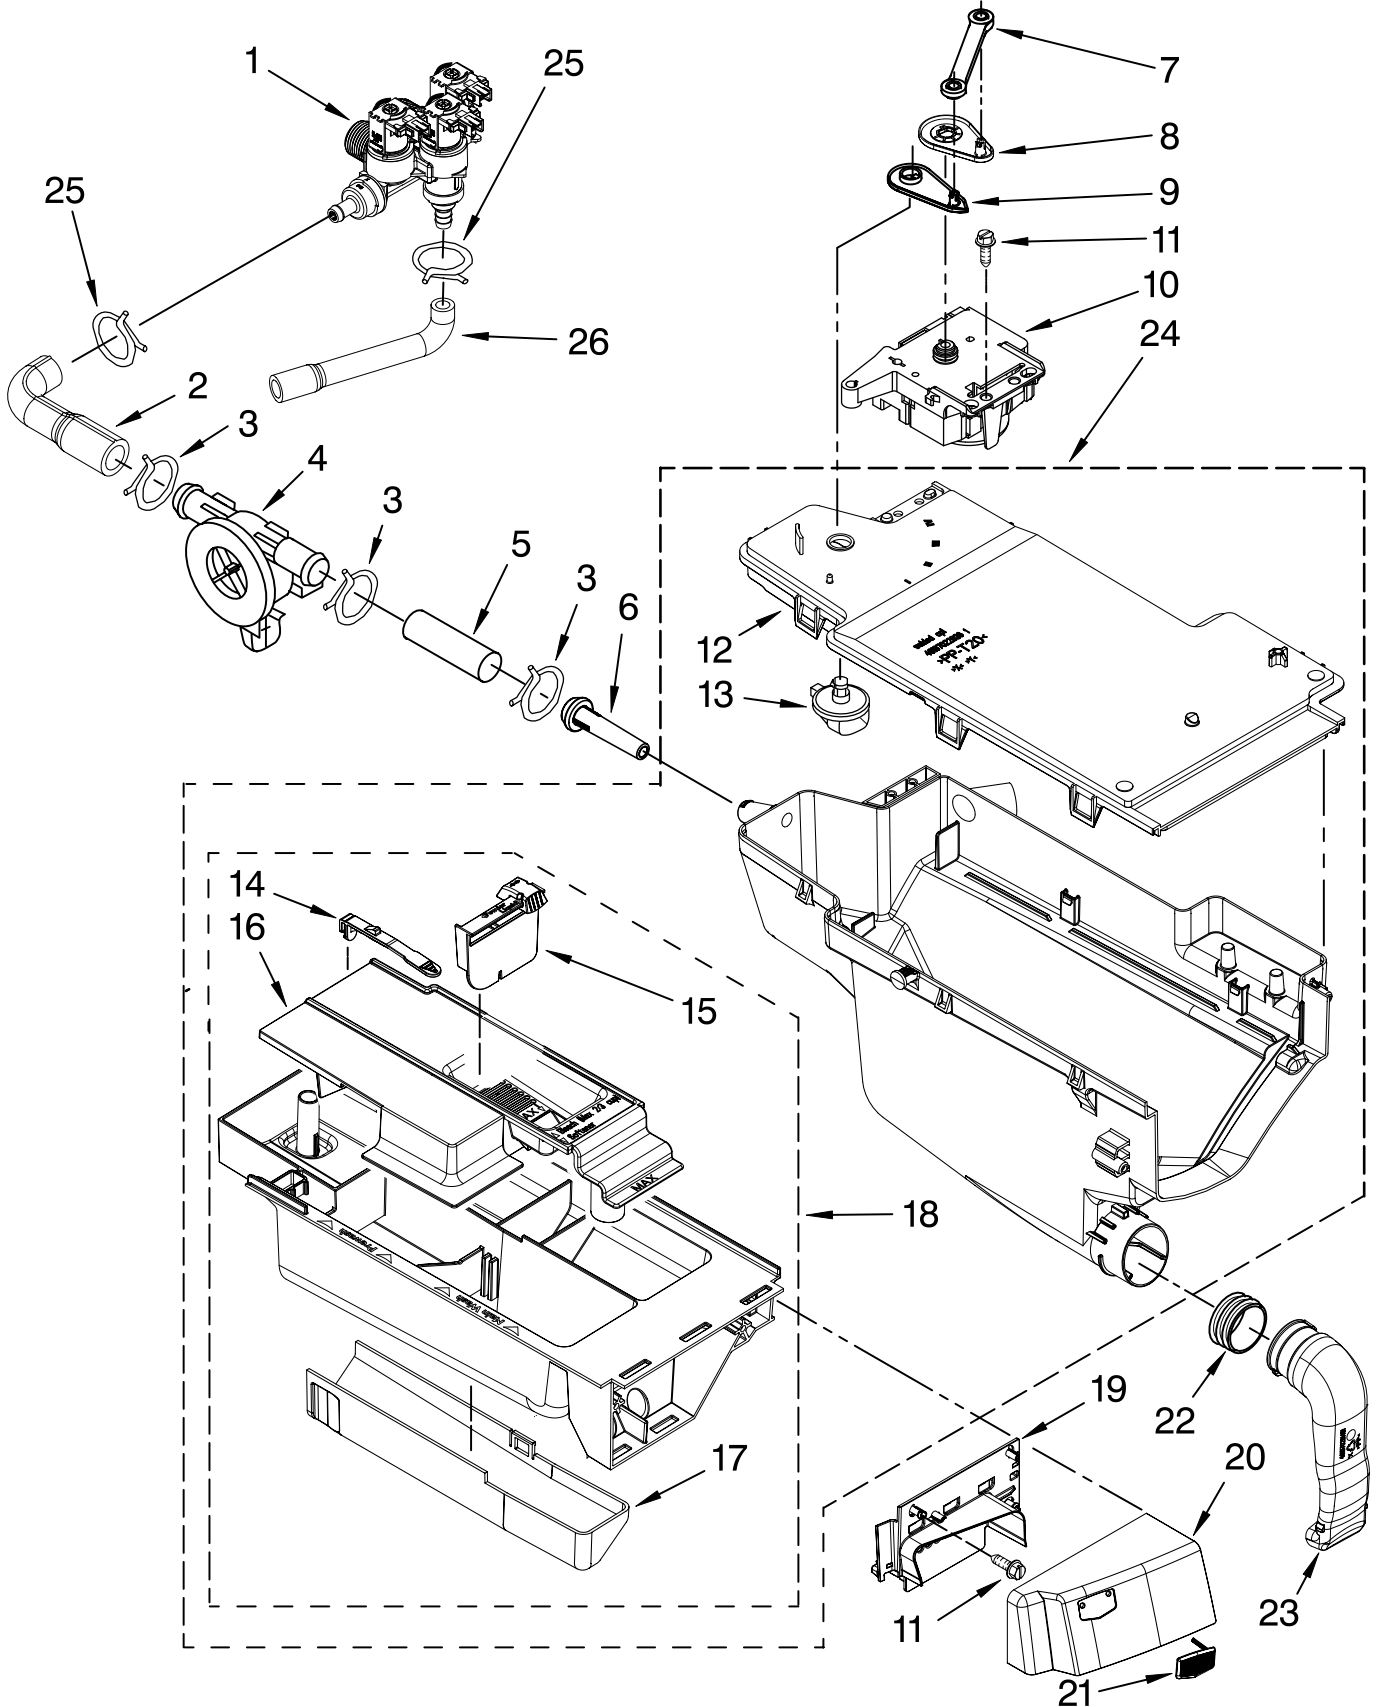

DISPENSER PARTS

For Model: MHWE500VW12

(White)

FOR ORDERING INFORMATION REFER TO PARTS PRICE LIST

DISPENSER PARTS

For Model: MHWE500VW12

(White)

Illus. No.	Part No.	DESCRIPTION
1	W10247305	Valve, Inlet
2	8183182	Hose, Flowmeter (L-Shaped)
3	8181751	Clamp
4	8181696	Flowmeter
5	8183180	Hose, Inlet Nozzle
6	8183181	Nozzle, Inlet
7	8183183	Lever, Water Distribution
8	8183184	Cam, Actuator
9	W10161052	Lever, Connection
10	8183186	Actuator
11	8181661	Screw
12	W10164400	Plate, Distribution
13	8181712	Nozzle, Distribution
14	8181721	Hook, Drawer
15	W10121596	Separator, With Selection Slider
16	W10121598	Siphon, Bleach/Softener
17	8183179	Cover, Detergent Drawer
18	8183173	Drawer, Detergent (Complete)
19	W10248111	Bracket, Handle Fixation
20	W10248110	Handle, Drawer (Includes Items 19 & 21)
21	W10248108	Medallion
22	8181747	Seal
23	8181718	Tube, Dispenser To Bellow
24	W10157886	Dispenser, Complete (Includes Item 9)
25	8181754	Clamp, Hose
26	8181710	Hose, Inlet Valve To Vent Pipe

FOR ORDERING INFORMATION REFER TO PARTS PRICE LIST