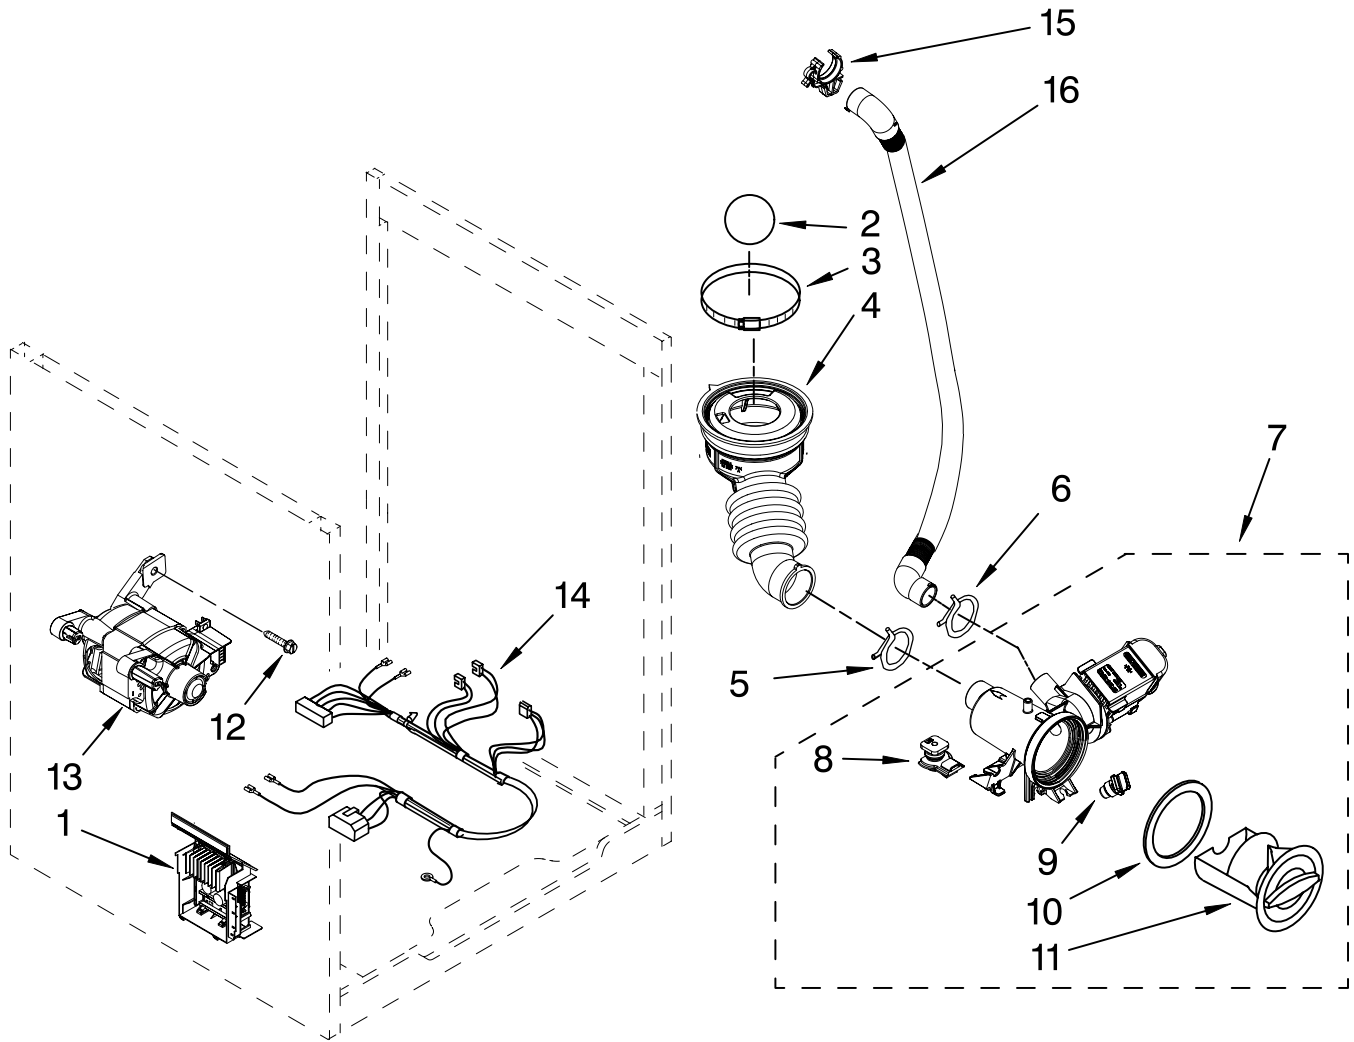

Illus. No.	Part No.	DESCRIPTION
1	8181672	Nut, Pulley
2	8182650	Pulley
3	W10248068	Belt
4	8181645	Counterweight, Front (2)
5	W10249838	Pipe, Ventilation
6	W10208156	Clamp
7	8181743	Hose, Exhaust
8	W10250567	Tub, Rear (Includes Items 10, 22, 23 & 24)
9	8181913	Counterweight, Rear
10	8181673	Gasket, Tub
11	W10250573	Basket
12	W10250572	Baffle, Tub
13	W10250553	O-Ring
14	8181731	Airtrap
15	8181785	Screw
16	8182814	Spring, Suspension
17	8181647	Bolt
18	8181742	Clamp, Hose
19	8183187	Hose, Exhaust
20	8181829	Seal, NTC
21	8181667	Clamp, Tub
22	8182512	Nut, Push-In
23	8182214	Screw
24	W10250558	Bracket, Heater Support
25	W10250568	Tub, Front (Includes Items 10 & 22)
26	W10249844	Heater-Steamer
27	8181705	NTC
28	8182812	Shock Absorber
29	W10249843	Seal, Temperature Sensor

FOR ORDERING INFORMATION REFER TO PARTS PRICE LIST

PUMP AND MOTOR PARTS

For Model: MHWE500VW12

(White)

Illus. No.	Part No.	DESCRIPTION
1	8183196	Motor Control Unit
2	W10121657	Ball
3	8181734	Clamp
4	8181732	Hose, Tub to Pump
5	8181753	Clamp
6	8181752	Clamp