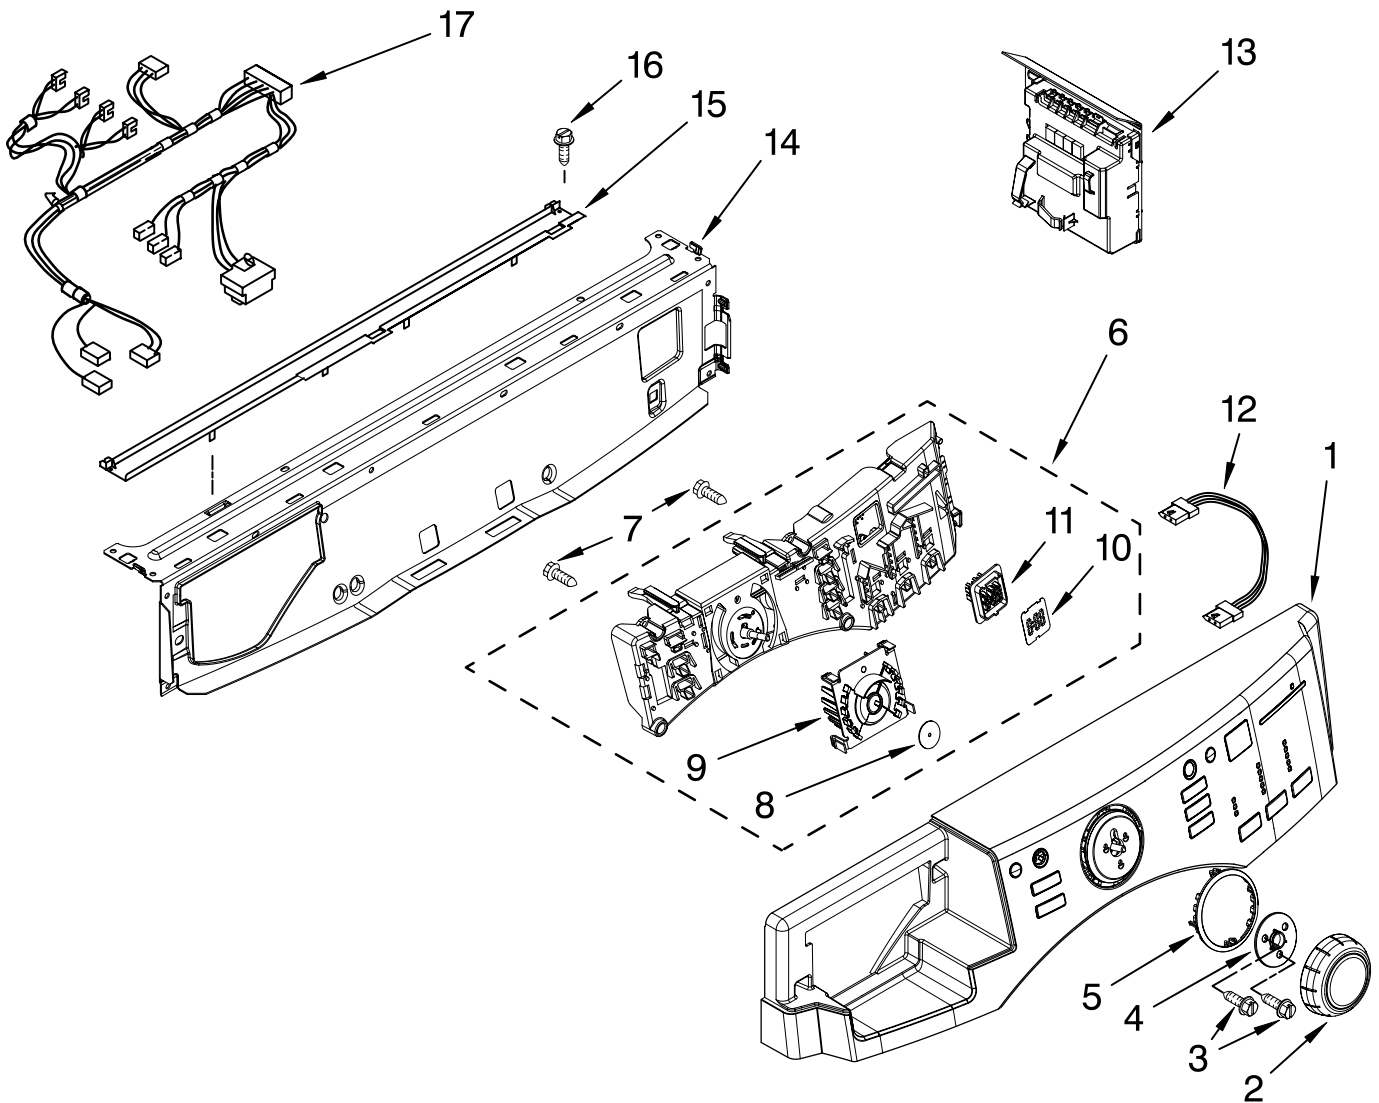

CONTROL PANEL PARTS

For Model: MHWE500VW12

(White)

Illus. No.	Part No.	DESCRIPTION
1	W10248113	Panel, Control (Includes Item 5)
2	W10248116	Knob, Control
3	8181758	Screw
4	W10248117	Bushing, Knob
5	W10248122	Light Guide, Cycle
6	W10248065	User Interface
7	881661	Screw

Illus. No.	Part No.	DESCRIPTION
8	W10248120	Seal, User Interface
9	W10248121	Light Guide—Cycle, Internal
10	W10248118	Foil—Display
11	W10248119	Light Guide—Display
12	W10250574	Harness, Wiring (User Interface)

Illus. No.	Part No.	DESCRIPTION
13	W10271607	Microcomputer, Machine Control
14	8183203	Brace, Front Top
15	8183204	Channel, Water
16	8181756	Screw
17	W10250575	Harness, Wiring (Upper Main)

FOR ORDERING INFORMATION REFER TO PARTS PRICE LIST