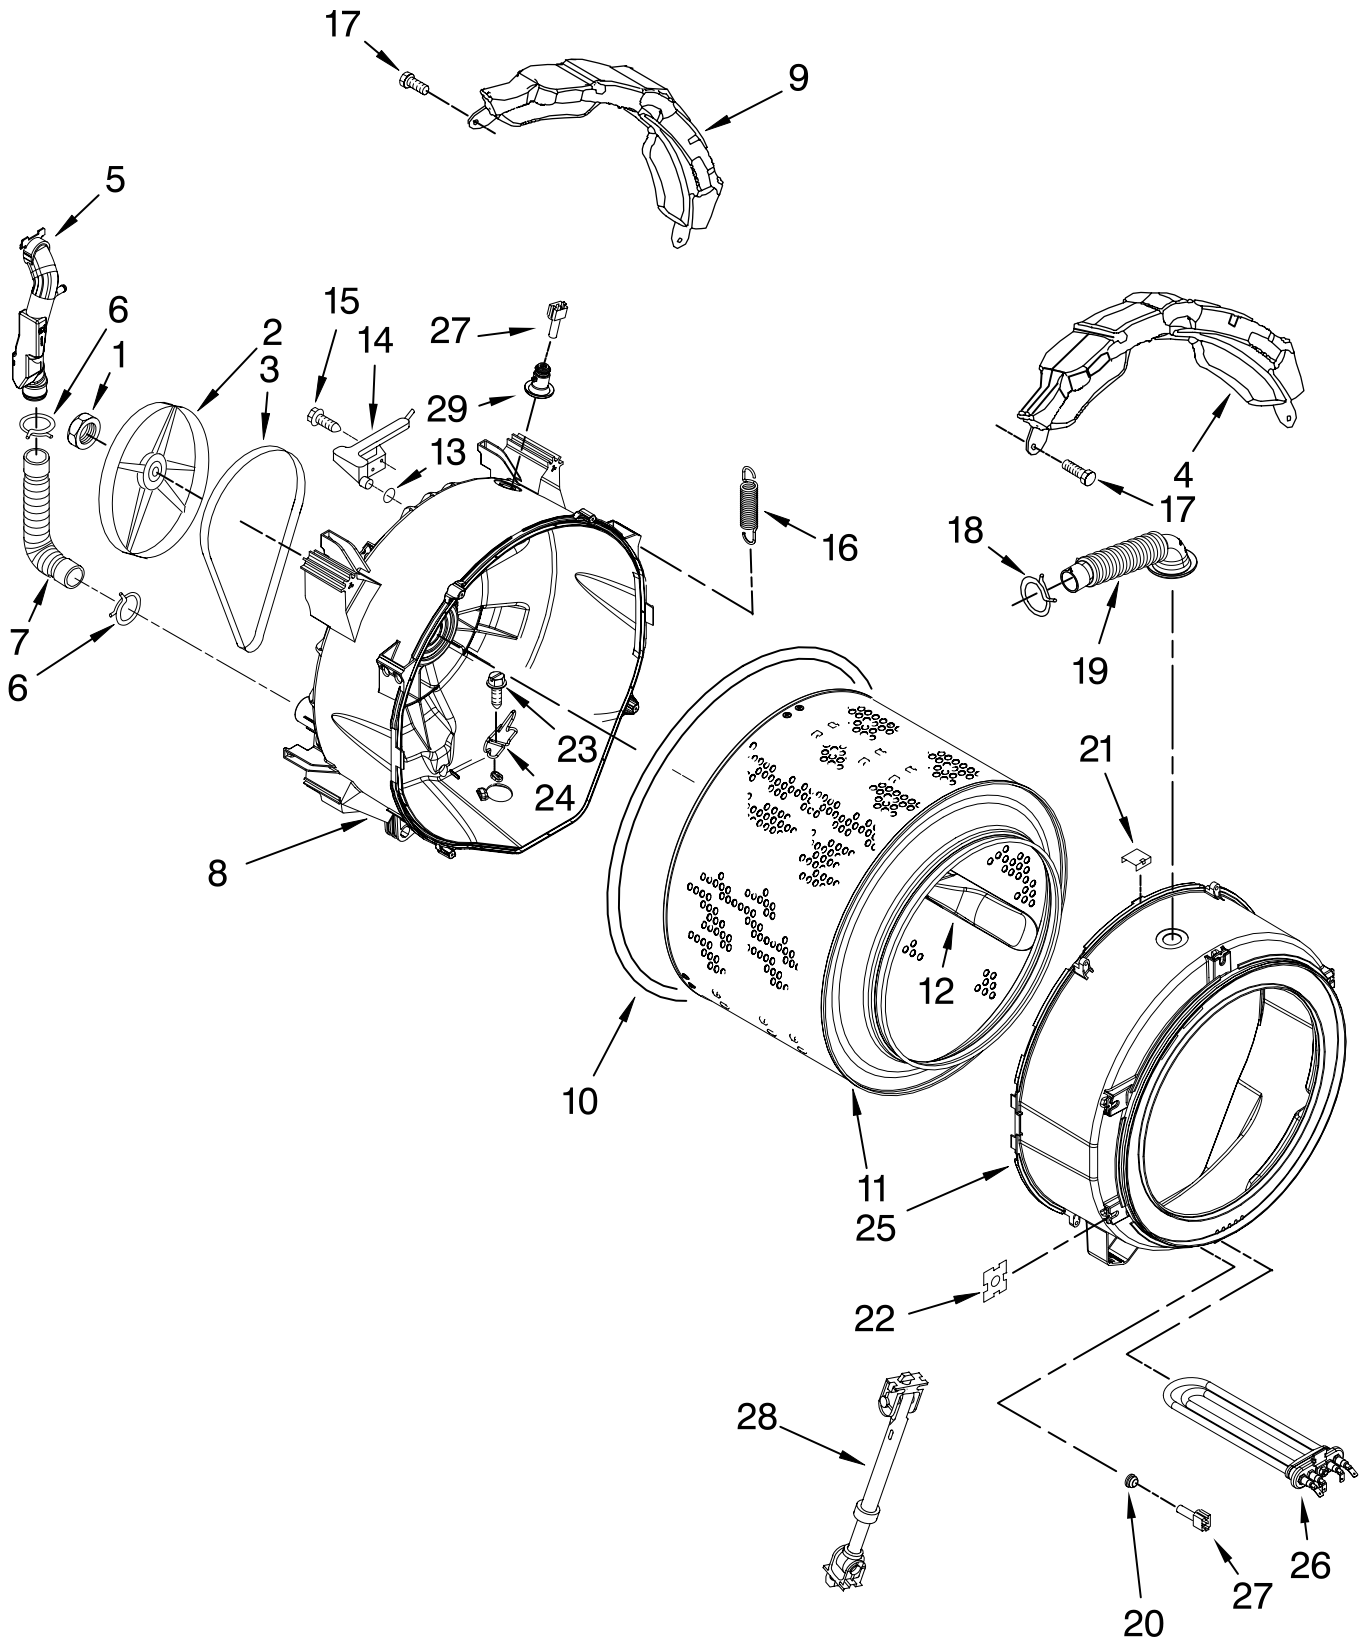

TUB AND BASKET PARTS

For Model: MHWE500VW12

(White)

FOR ORDERING INFORMATION REFER TO PARTS PRICE LIST

TUB AND BASKET PARTS

For Model: MHWE500VW12

(White)

Illus. No.	Part No.	DESCRIPTION
1	8181672	Nut, Pulley
2	8182650	Pulley
3	W10248068	Belt
4	8181645	Counterweight, Front (2)
5	W10249838	Pipe, Ventilation
6	W10208156	Clamp
7	8181743	Hose, Exhaust
8	W10250567	Tub, Rear (Includes Items 10, 22, 23 & 24)
9	8181913	Counterweight, Rear
10	8181673	Gasket, Tub
11	W10250573	Basket
12	W10250572	Baffle, Tub
13	W10250553	O-Ring
14	8181731	Airtrap
15	8181785	Screw
16	8182814	Spring, Suspension
17	8181647	Bolt
18	8181742	Clamp, Hose
19	8183187	Hose, Exhaust
20	8181829	Seal, NTC
21	8181667	Clamp, Tub
22	8182512	Nut, Push-In
23	8182214	Screw
24	W10250558	Bracket, Heater Support
25	W10250568	Tub, Front (Includes Items 10 & 22)
26	W10249844	Heater-Steamer
27	8181705	NTC
28	8182812	Shock Absorber
29	W10249843	Seal, Temperature Sensor

FOR ORDERING INFORMATION REFER TO PARTS PRICE LIST