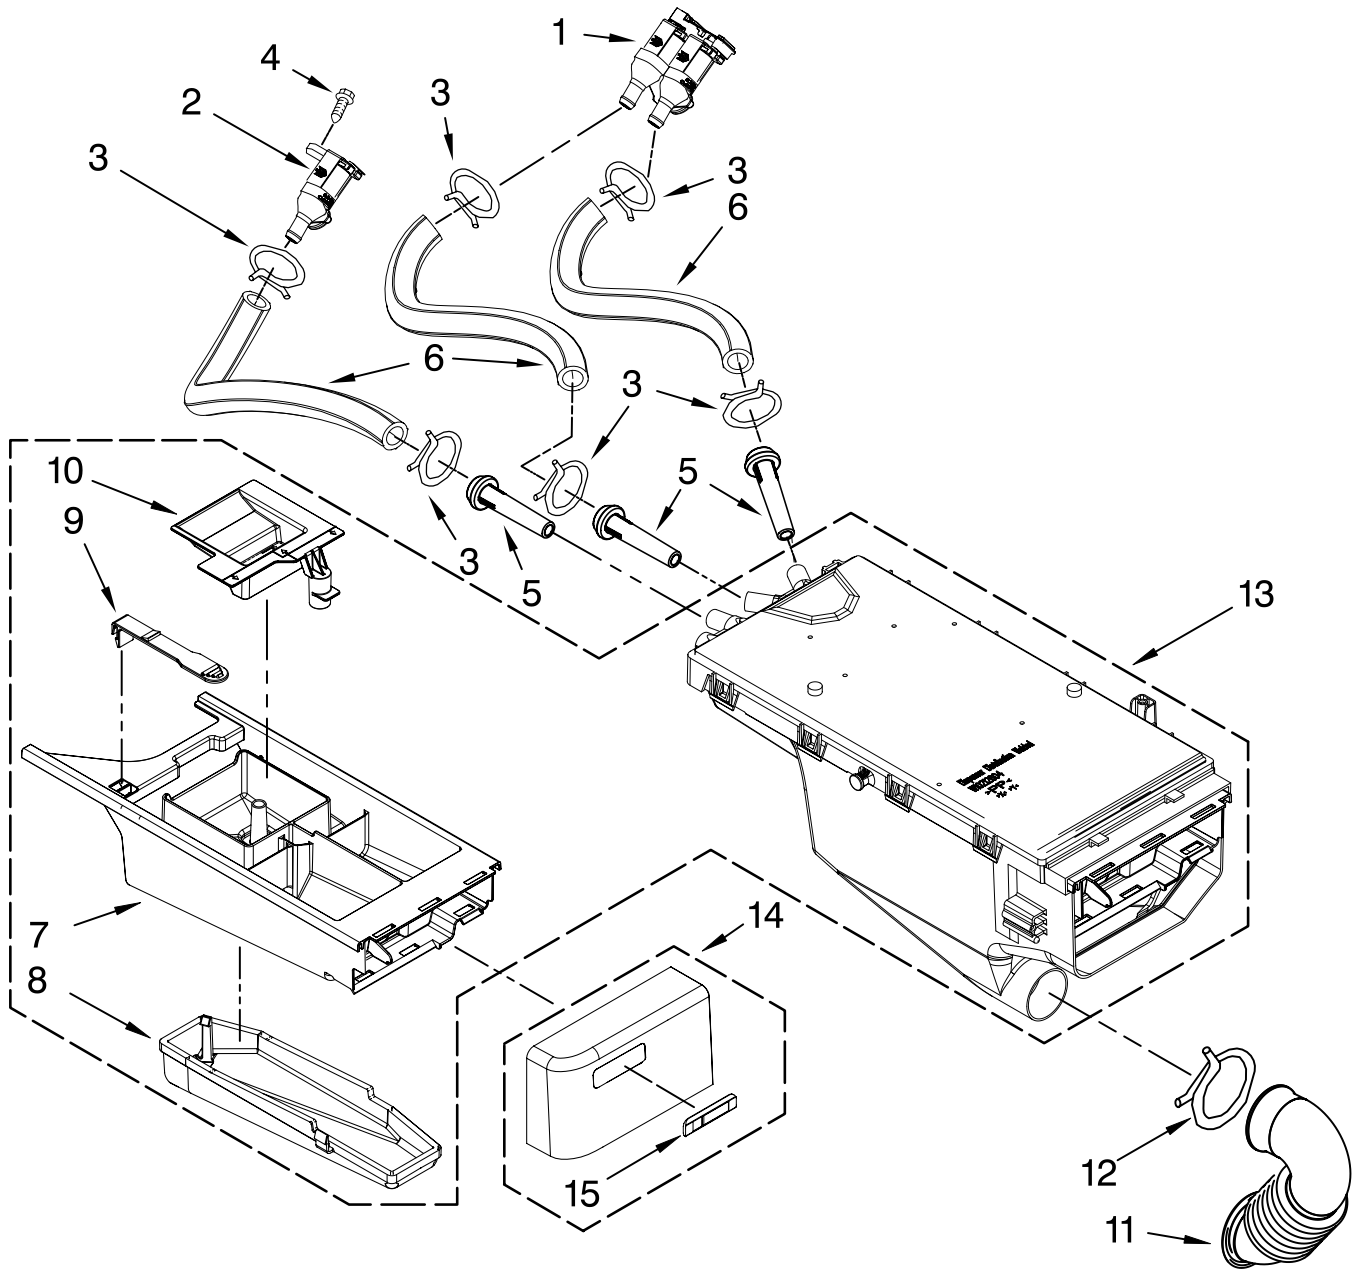

Illus. No.	Part No.	DESCRIPTION
6	W10296379	Microcomputer, Machine Control
7	W10015090	Screw, 8-18 X 5/8

Illus. No.	Part No.	DESCRIPTION
8	W10232994	Harness, Wiring (Upper Main) (Includes Item 39 On Page 1)
9	W10117387	Lens, Display
10	3400238	Screw, 2-28 x 1/2

FOR ORDERING INFORMATION REFER TO PARTS PRICE LIST

DISPENSER PARTS

For Model: MHWZ400TQ03

(White)

Illus. No.	Part No.	DESCRIPTION
1	W10212596	Valve, Water Inlet (Double)
2	W10212598	Valve, Water Inlet (Single)
3	370450	Clamp, Hose (6)
4	W10137456	Screw, Valve (2)
5	8540042	Nozzle, Inlet (3)

FOR ORDERING INFORMATION REFER TO PARTS PRICE LIST

PUMP AND MOTOR PARTS

For Model: MHWZ400TQ03

(White)

Illus. No.	Part No.	DESCRIPTION
1	W10171902	Motor, Drive
2	8540134	Bolt, Motor
3	8540180	Air Trap
4	8540013	Ball
5	8540008	Clamp
6	8540012	Hose, Tub to Pump
7	370448	Clamp, Hose