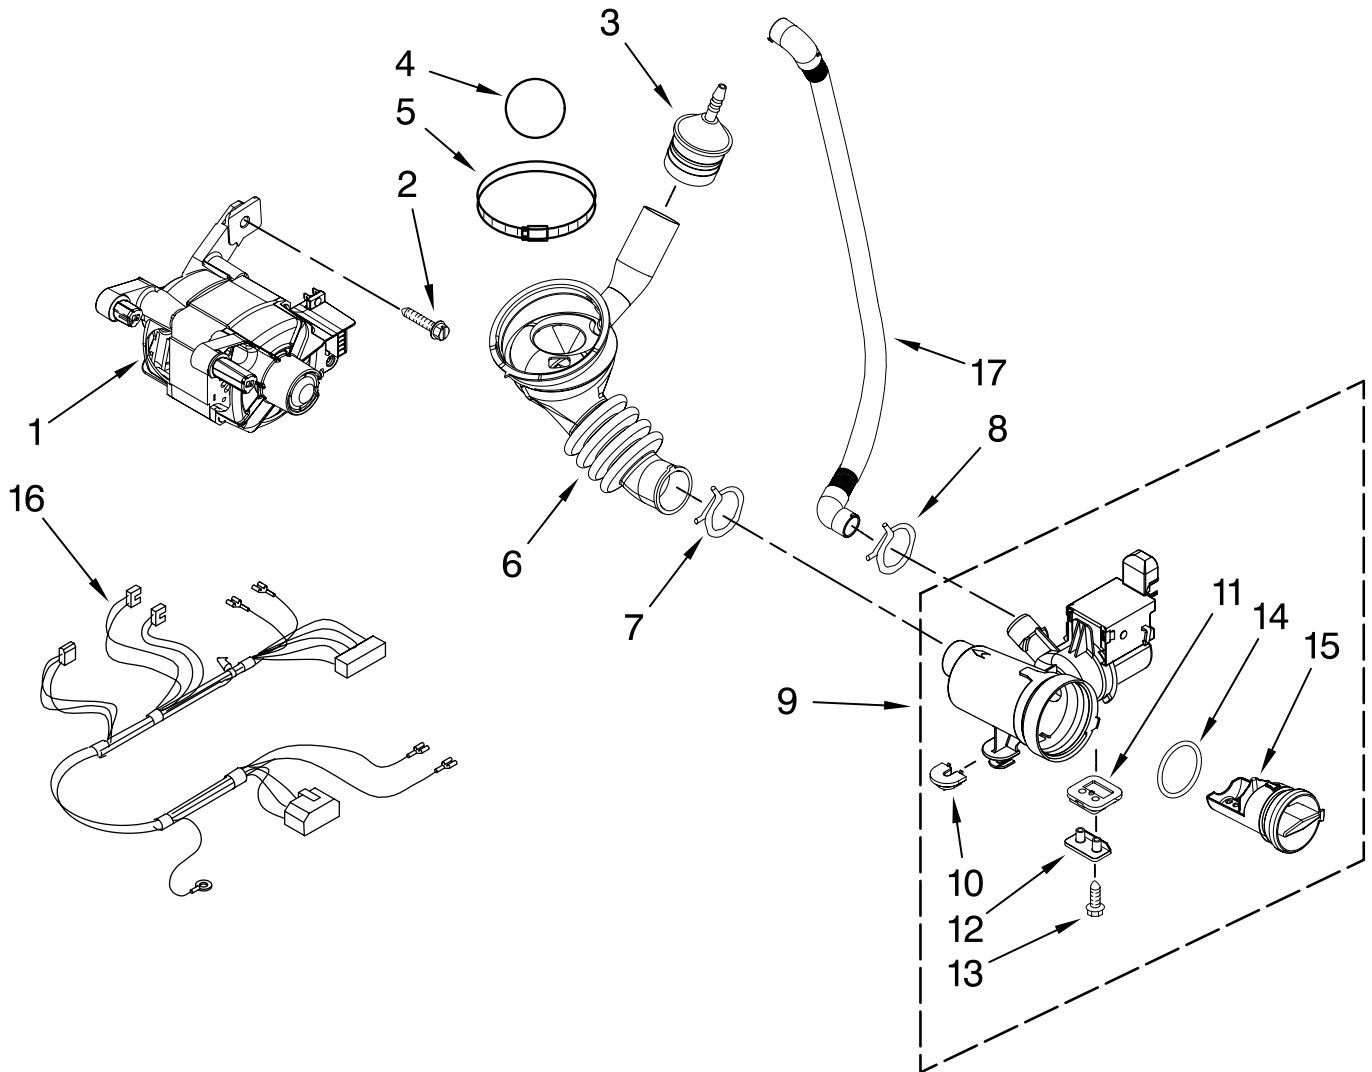

Illus. No.	Part No.	DESCRIPTION
6	W10296379	Microcomputer, Machine Control
7	W10015090	Screw, 8-18 X 5/8

Illus. No.	Part No.	DESCRIPTION
8	W10232994	Harness, Wiring (Upper Main) (Includes Item 39 On Page 1)
9	W10117387	Lens, Display
10	3400238	Screw, 2-28 x 1/2

FOR ORDERING INFORMATION REFER TO PARTS PRICE LIST

DISPENSER PARTS

For Model: MHWZ400TQ03

(White)

Illus. No.	Part No.	DESCRIPTION
1	W10212596	Valve, Water Inlet (Double)
2	W10212598	Valve, Water Inlet (Single)
3	370450	Clamp, Hose (6)
4	W10137456	Screw, Valve (2)
5	8540042	Nozzle, Inlet (3)

FOR ORDERING INFORMATION REFER TO PARTS PRICE LIST

PUMP AND MOTOR PARTS

For Model: MHWZ400TQ03

(White)

Illus. No.	Part No.	DESCRIPTION
1	W10171902	Motor, Drive
2	8540134	Bolt, Motor
3	8540180	Air Trap
4	8540013	Ball
5	8540008	Clamp
6	8540012	Hose, Tub to Pump
7	370448	Clamp, Hose

Illus. No.	Part No.	DESCRIPTION
8	W10245724	Clamp, Drain Hose
9	W10130913	Pump (Complete)
10	W10034820	Foot, Rubber (Slider)
11	W10034830	Foot, Rubber (Lock)
12	8540033	Cap, Lock Foot

Illus. No.	Part No.	DESCRIPTION
13	8533964	Screw, 10-16 x 1.25 (2)
14	8540025	Seal, Filter Cap
15	8540996	Filter Assembly (Includes Item 14)
16	W10201879	Harness, Motor
17	W10272563	Hose, Drain (Inner)