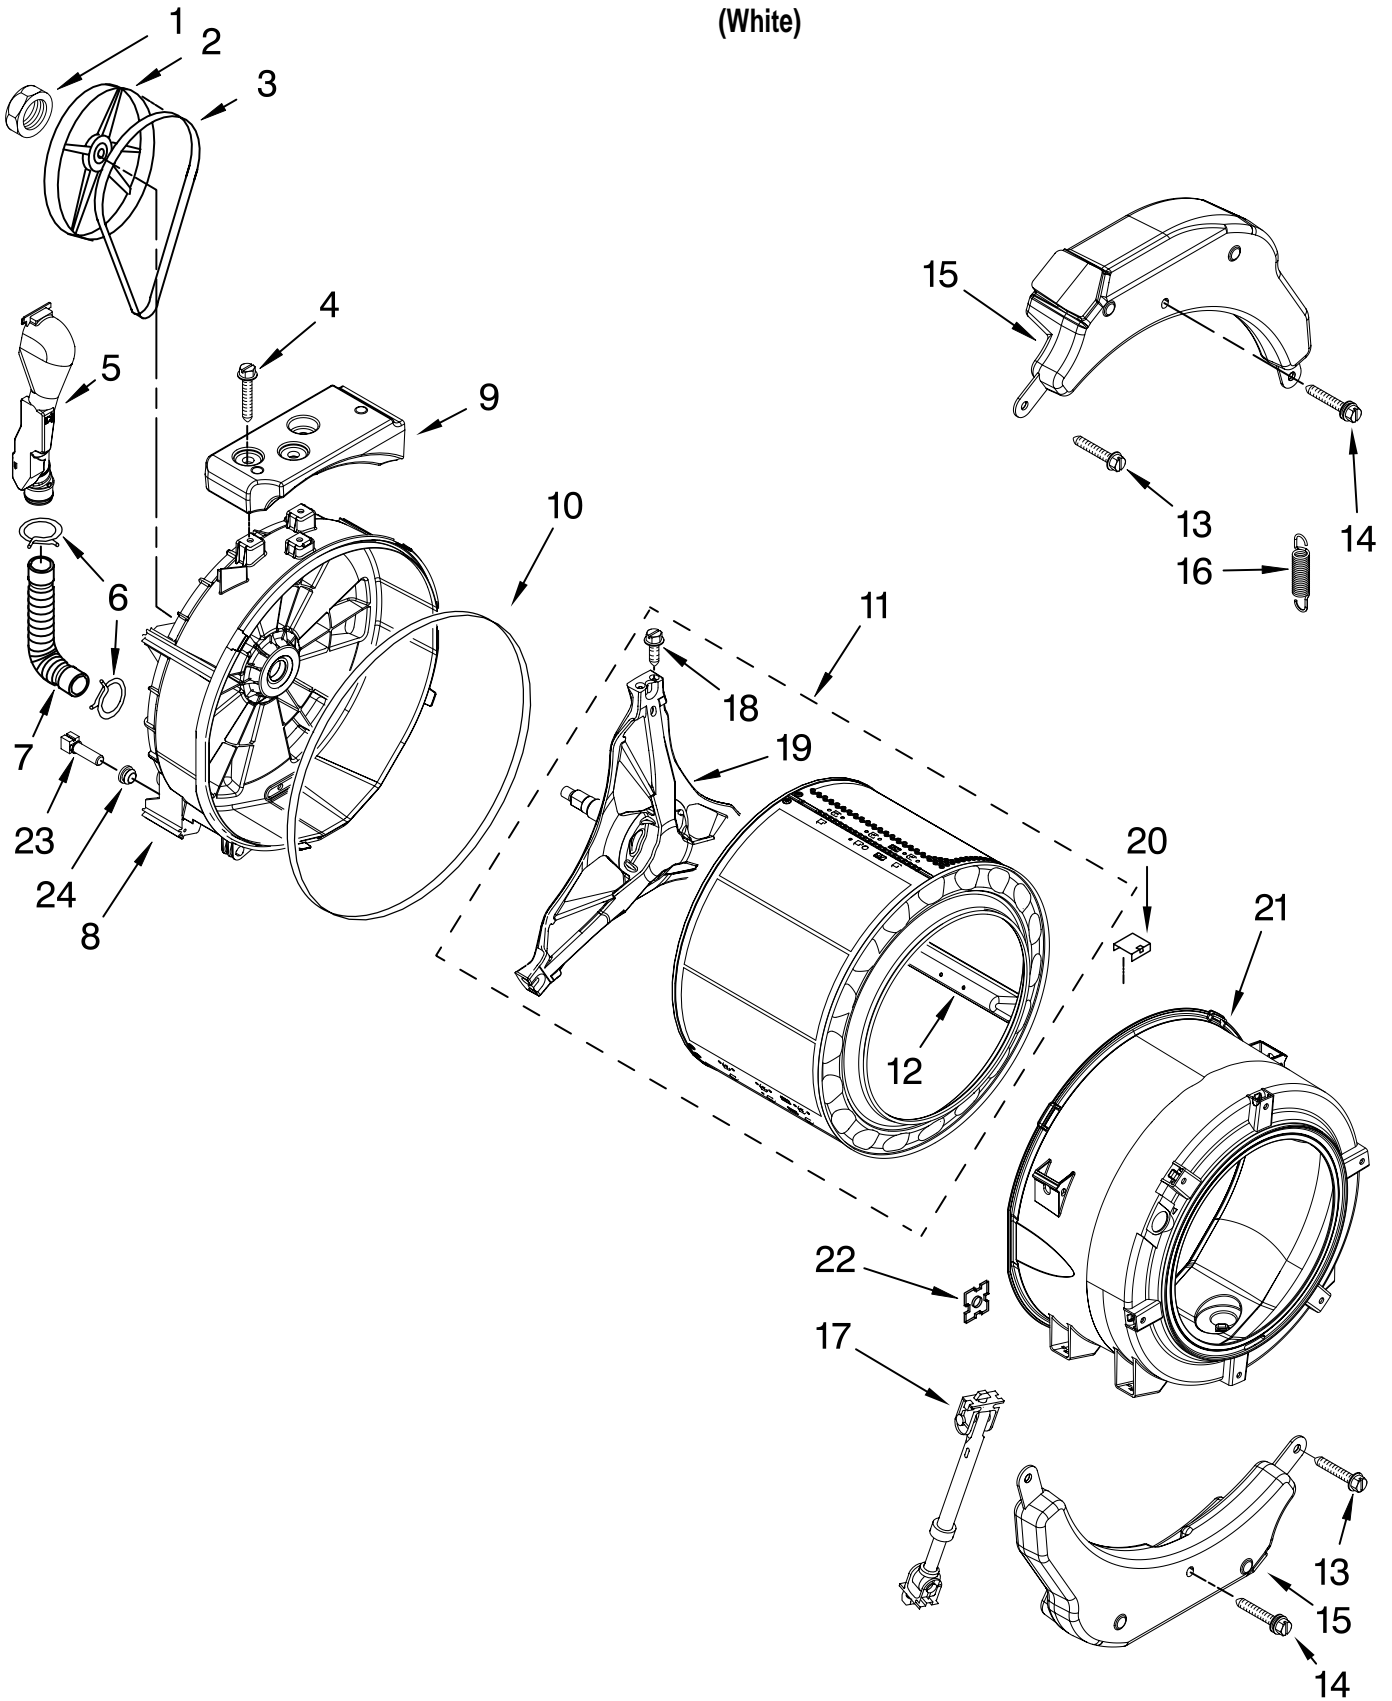

TUB AND BASKET PARTS

For Model: MHWZ400TQ03

(White)

FOR ORDERING INFORMATION REFER TO PARTS PRICE LIST

TUB AND BASKET PARTS

For Model: MHWZ400TQ03

(White)

Illus.	Part	
No.	No.	DESCRIPTION
1	8533999	Nut, Pulley
2	8540088C	Pulley
3	W10260319	Belt, Drive
4	W10246531	Screw, Rear Counterweight (3)
5	W10142720	Pipe, Ventilation
6	8540010	Clamp, Vent Hose
7	8540019	Hose, Exhaust
8	W10200751	Tub, Rear (Includes Items 10 & 22)
9	W10200747	Counterweight, Rear
10	8540090	Gasket, Tub
11	W10205253	Basket, Complete
12	W10112972	Baffle, Tub
13	W10094780	Bolt, Counterweight (4)
14	W10259288	Bolt Assembly, Counterweight Center Hole (2)
15	W10223198	Counterweight, Front (2)
16	W10010360	Spring, Suspension (Set of 2)
17	W10015830	Shock Absorber (3)
18	8540382	Screw
19	W10202464	Crosspiece Asm
20	8540092	Clamp, Tub
21	W10289875	Tub, Front (Includes Items 10 & 22)
22	8540072	Nut, Push-In
23	W10176659	Negative Thermistor Control
24	8540766	Seal, Rubber

FOR ORDERING INFORMATION REFER TO PARTS PRICE LIST