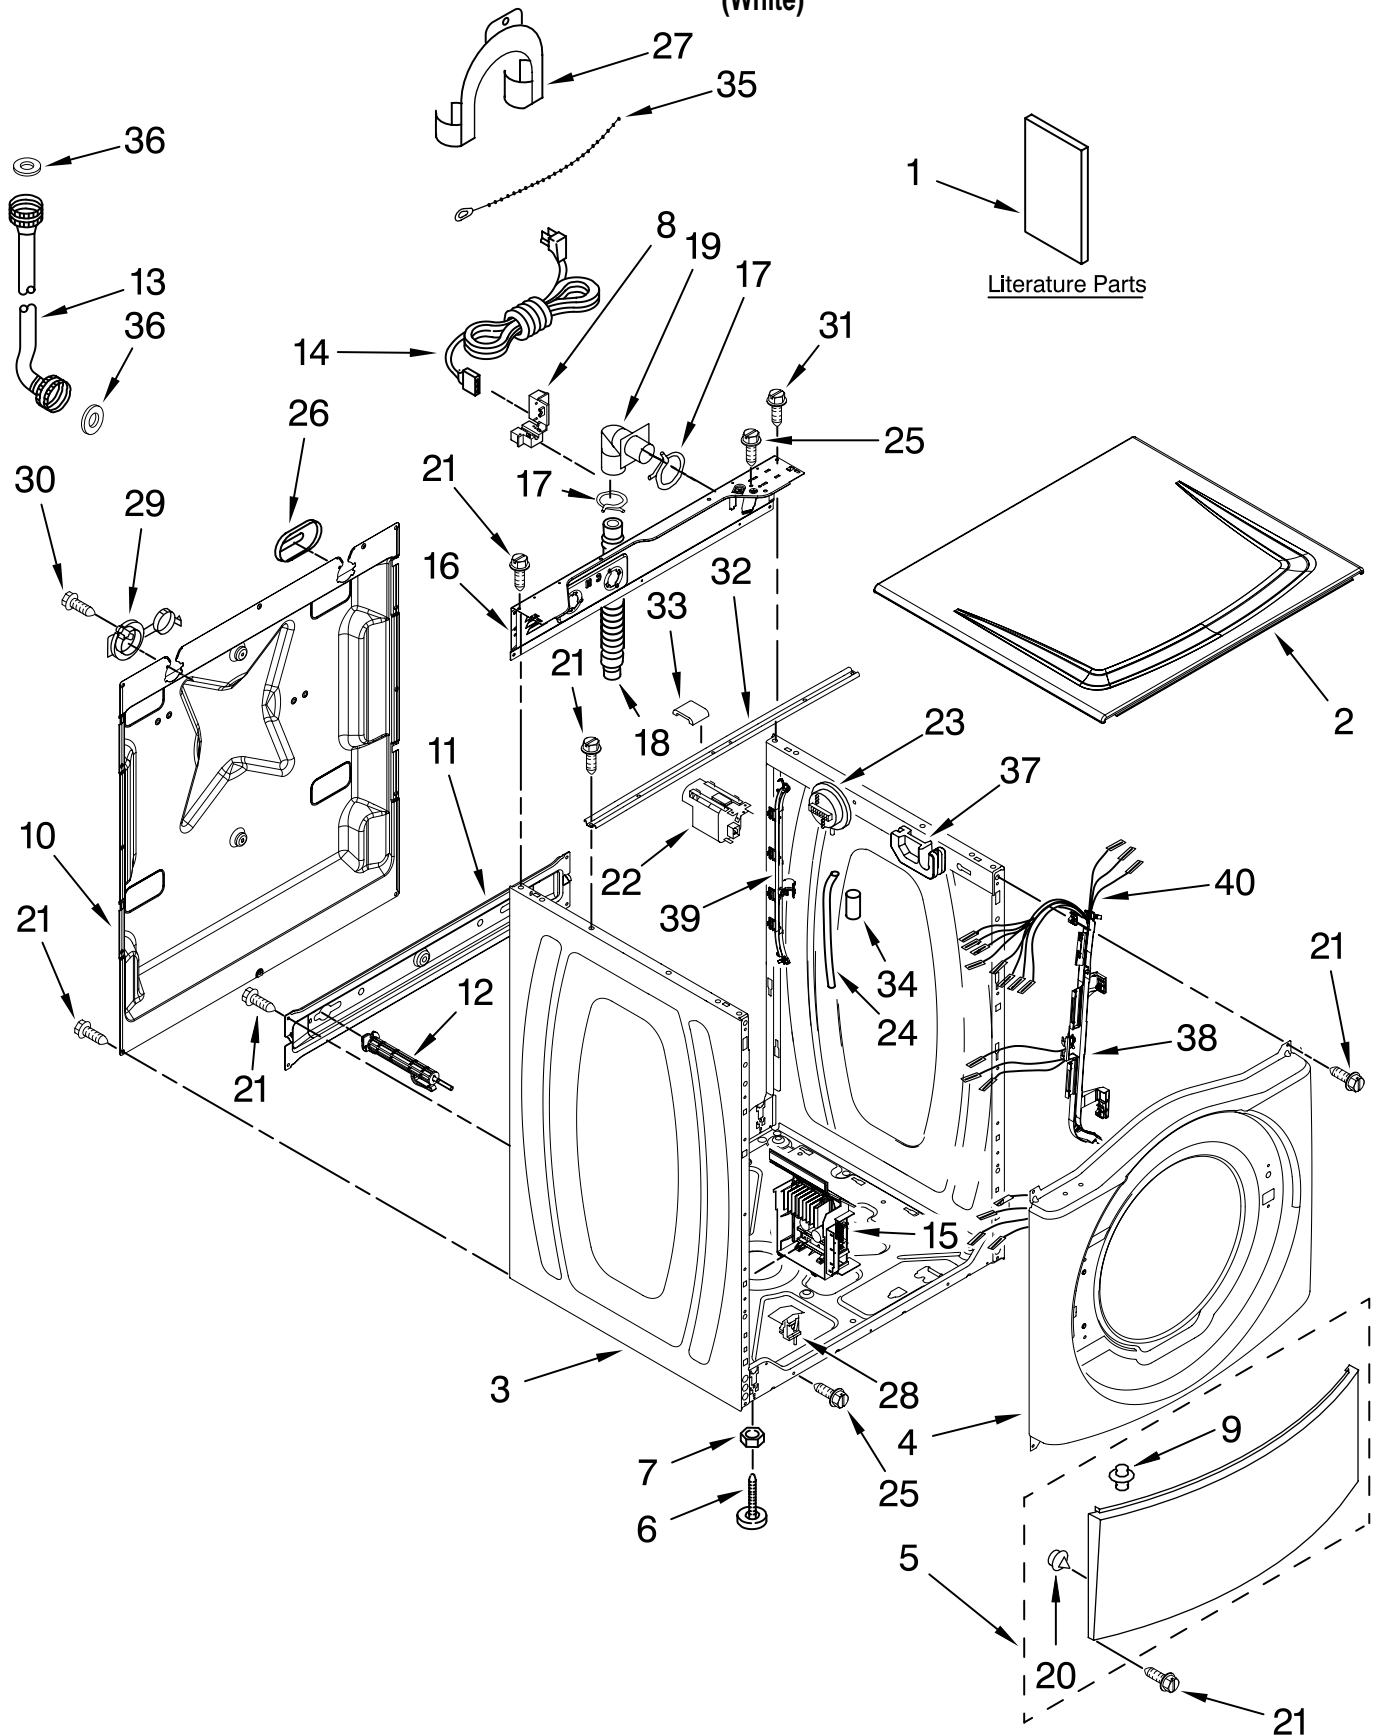

TOP AND CABINET PARTS

For Model: MHWZ400TQ03

(White)

AUTOMATIC
WASHER

FOR ORDERING INFORMATION REFER TO PARTS PRICE LIST

TOP AND CABINET PARTS

For Model: MHWZ400TQ03

(White)

Illus. No.	Part No.	DESCRIPTION	Illus. No.	Part No.	DESCRIPTION	Illus. No.	Part No.	DESCRIPTION
1		Literature Parts	14	W10205499	Cord, Power	30	8540727	Screw, 3 x 8 mm
	W10285612	Use & Care Guide	15	W10289776	Motor Control Unit	31	8540329	Screw
	W10252711	Tech Sheet	16	W10244560	Brace, Rear	32	8540720	Brace, Top (Includes Item 33)
	W10171151	Energy Guide	17	356138	Clamp, Hose	33	8283273	Damper, Brace
2	8540716	Top	18	W10003280	Hose, Drain (Outer)	34	2161302	Sleeve, Pressure Switch Hose
3	W10245758	Cabinet	19	W10003260	Connector, Drain Hose	35	3347868	Cable Tie
4	W10112948	Panel, Front	20	238614	Bumper (2)	36	3976300	Washer, Water Inlet Hose (4) 1-1/16 x 5/8
5	8540813	Toe Panel	21	W10015090	Screw, 8-18 x 5/8	37	8540644	Bracket-Suspension Spring (2)
6	W10245373	Foot, Leveling (4)	22	8540230	Filter, Interference	38	W10168546	Harness Channel, Side Front
7	3359452	Nut, Lock (4)	23	W10163980	Switch, Pressure	39	W10168547	Harness Channel, Side Rear
8	W10110676	Strain Relief, Power Cord	24	8540294	Hose, Pressure Switch	40	W10239822	Harness, Wiring (Lower Main) (Includes Item 38)
9	8518891	Rivet	25	8540479	Screw, Grounding			
10	W10258341	Panel, Rear	26	8540268	Cover, Transport			
11	W10189657	Brace, Transport	27	8540021	U-Bend, Drain Hose			
12	W10251449	Bolt, Shipping (4)	28	W10085220	Microswitch (2)			
13	W10194208	Hose, Water Inlet Cold Water	29	8540728	Sleeve, Cord Support (2)			
	8571378	Hot Water						

FOR ORDERING INFORMATION REFER TO PARTS PRICE LIST