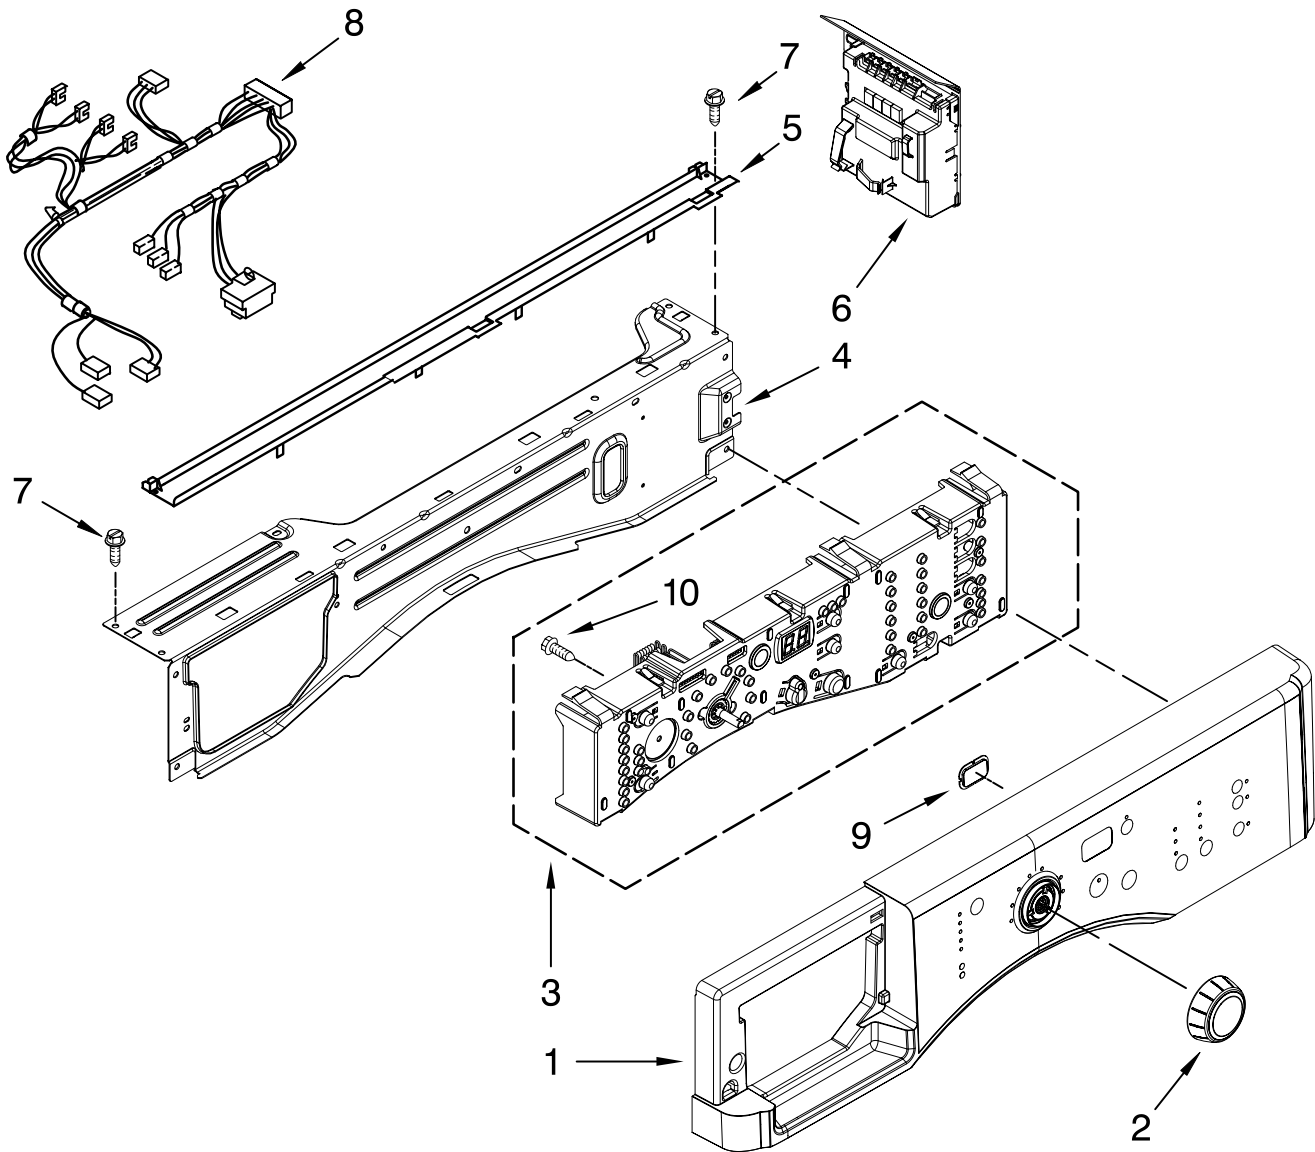

CONTROL PANEL PARTS

For Model: MHWZ400TQ03

(White)

Illus. No.	Part No.	DESCRIPTION
1	W10117405	Console
2	W10112899	Knob, Control
3	W10117418	User Interface
4	W10240776	Brace, Top Front
5	8540839	Channel, Water

Illus. No.	Part No.	DESCRIPTION
6	W10296379	Microcomputer, Machine Control
7	W10015090	Screw, 8-18 X 5/8

Illus. No.	Part No.	DESCRIPTION
8	W10232994	Harness, Wiring (Upper Main) (Includes Item 39 On Page 1)
9	W10117387	Lens, Display
10	3400238	Screw, 2-28 x 1/2

FOR ORDERING INFORMATION REFER TO PARTS PRICE LIST