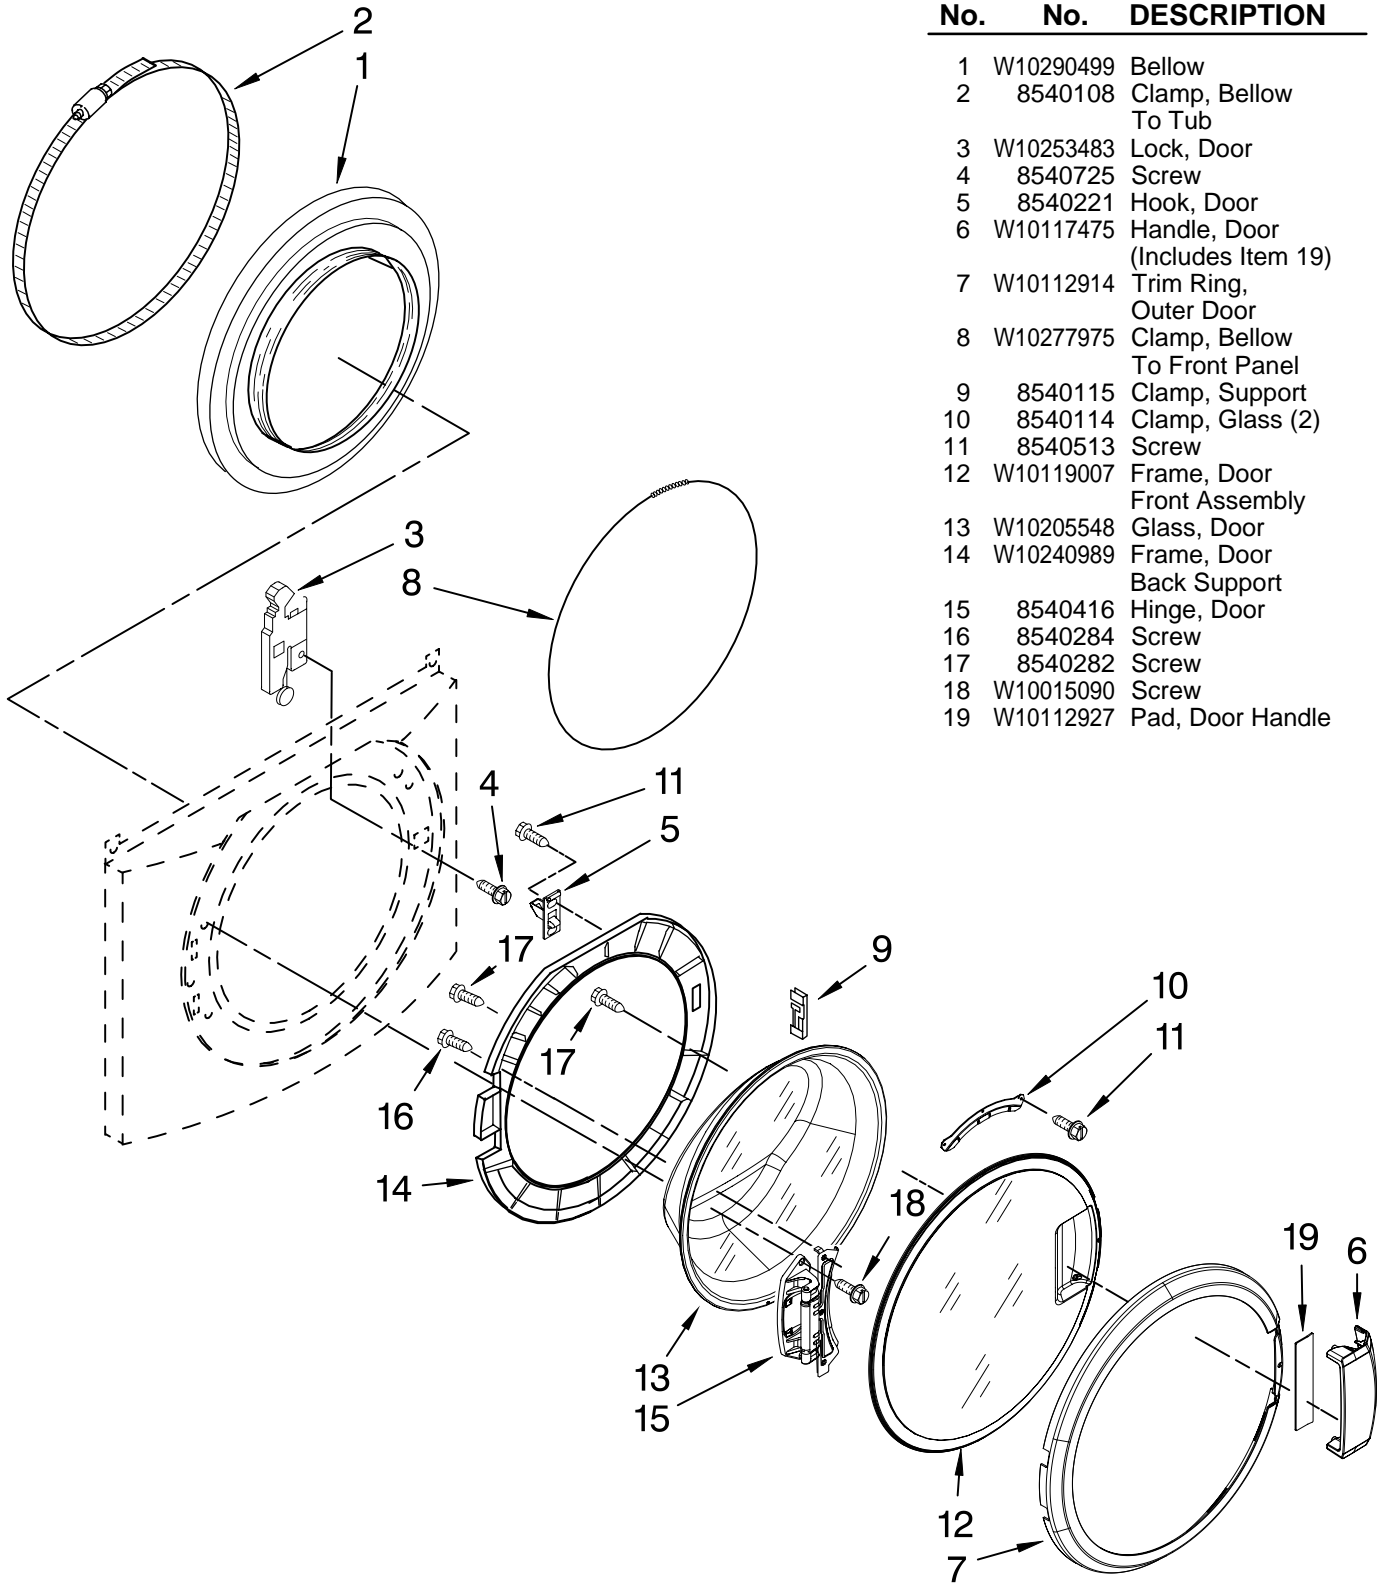

DOOR AND LATCH PARTS

For Model: MHWZ400TQ03

(White)

Illus. No.	Part No.	DESCRIPTION
1	W10290499	Bellow
2	8540108	Clamp, Bellow To Tub
3	W10253483	Lock, Door
4	8540725	Screw
5	8540221	Hook, Door
6	W10117475	Handle, Door (Includes Item 19)
7	W10112914	Trim Ring, Outer Door
8	W10277975	Clamp, Bellow To Front Panel
9	8540115	Clamp, Support
10	8540114	Clamp, Glass (2)
11	8540513	Screw
12	W10119007	Frame, Door Front Assembly
13	W10205548	Glass, Door
14	W10240989	Frame, Door Back Support
15	8540416	Hinge, Door
16	8540284	Screw
17	8540282	Screw
18	W10015090	Screw
19	W10112927	Pad, Door Handle

FOR ORDERING INFORMATION REFER TO PARTS PRICE LIST