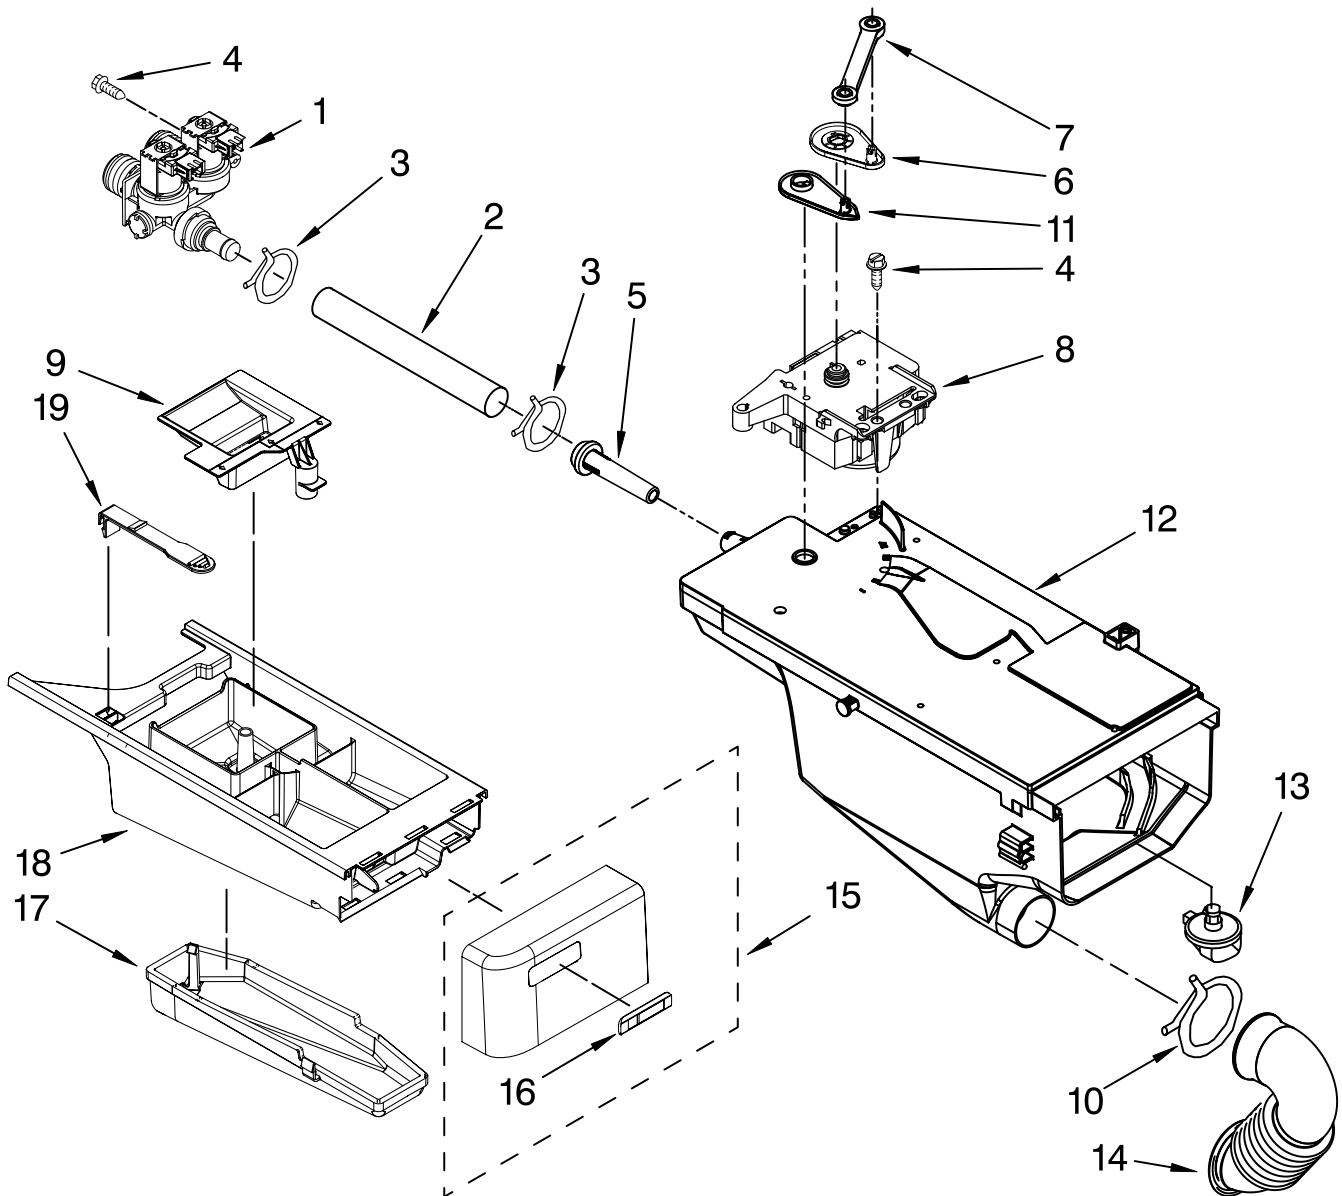

DISPENSER PARTS

For Model: MHWZ600TE00

(Ocean Sapphire)

Illus. No.	Part No.	DESCRIPTION
1	8540751	Valve, Inlet
2	8540065	Hose, Valve To Dispenser
3	370450	Clamp, Hose
4	8540282	Screw
5	8540042	Nozzle, Inlet
6	8540393	Cam, Actuator
7	8540394	Lever, Water Distribution

Illus. No.	Part No.	DESCRIPTION
8	W10143587	Actuator
9	8540429	Siphon, Bleach/Softener
10	8281276	Clamp, Hose
11	8540395	Connection, Lever
12	8540058	Dispenser
13	8540053	Nozzle, Distribution

Illus. No.	Part No.	DESCRIPTION
14	8540063	Hose, Dispenser To Tub
15	W10183634	Handle, Drawer
16	W10112569	Badge Assembly
17	8540399	Cover, Detergent Drawer
18	8540402	Drawer, Detergent
19	8540400	Hook, Drawer

FOR ORDERING INFORMATION REFER TO PARTS PRICE LIST