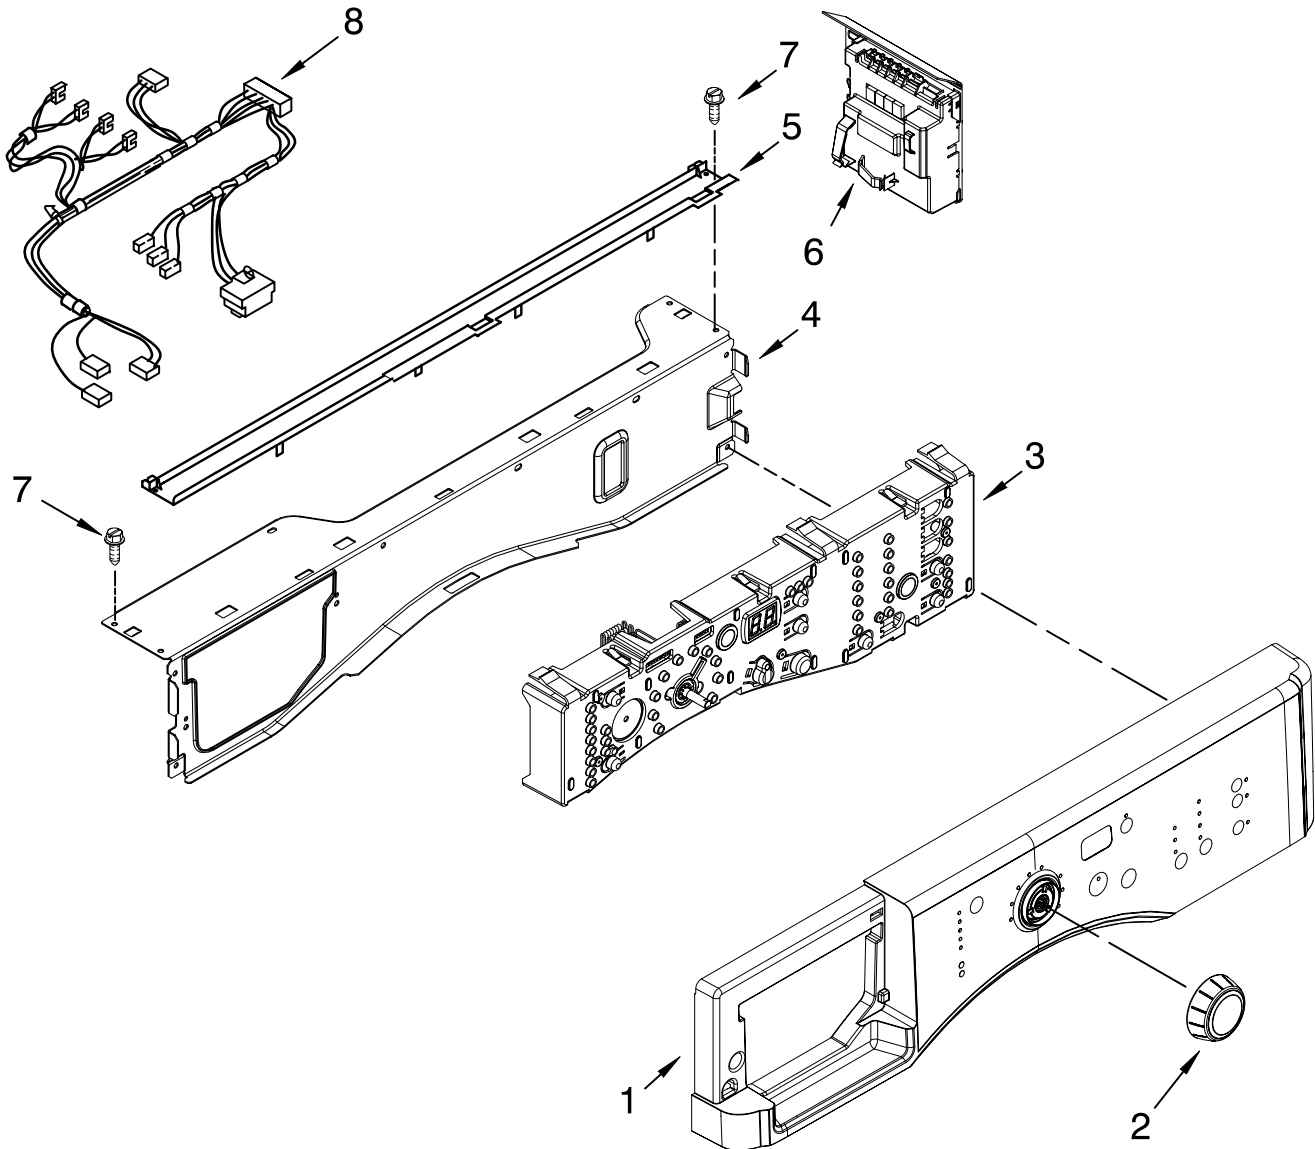

CONTROL PANEL PARTS

For Model: MHWZ600TE00

(Ocean Sapphire)

Illus. No.	Part No.	DESCRIPTION

1	W10183604	Panel, Control
2	W10119050	Knob, Control
3	W10117419	User Interface
4	8540558	Brace, Top Front
5	8540722	Channel, Water
6	W10160260	Microcomputer, Machine Control
7	W10015090	Screw, 8-18 X 5/8
8	W10184856	Harness, Wiring (Main)

FOR ORDERING INFORMATION REFER TO PARTS PRICE LIST