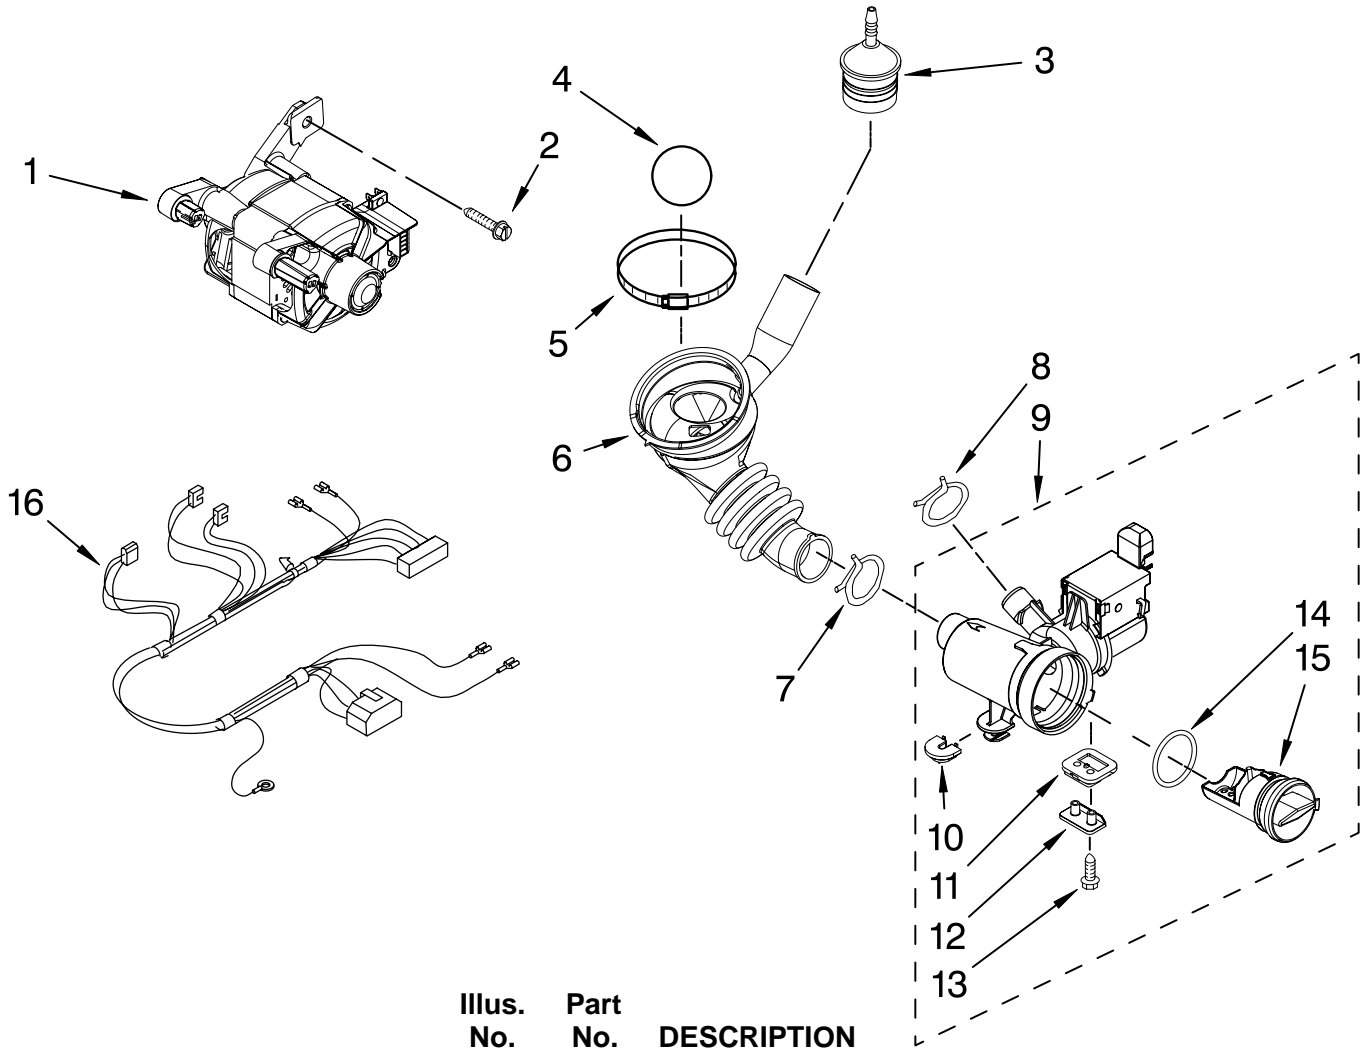

PUMP AND MOTOR PARTS

For Model: MHWZ600TE00

(Ocean Sapphire)

Illus. No.	Part No.	DESCRIPTION
1	W10140582	Motor, Drive
2	8540134	Bolt, Motor
3	8540180	Air Trap
4	8540013	Ball
5	8540008	Clamp
6	8540012	Hose, Tub to Pump
7	370448	Clamp, Hose
8	356138	Clamp, Drain Hose
9	W10130913	Pump (Complete)
10	W10034820	Foot, Rubber (Slider)
11	W10034830	Foot, Rubber (Lock)
12	8540033	Cap, Lock Foot
13	8533964	Screw, 10-16 x 1.25 (2)
14	8540025	Seal, Filter Cap
15	8540996	Filter Assembly (Includes Item 14)
16	W10166993	Harness, Motor

FOR ORDERING INFORMATION REFER TO PARTS PRICE LIST