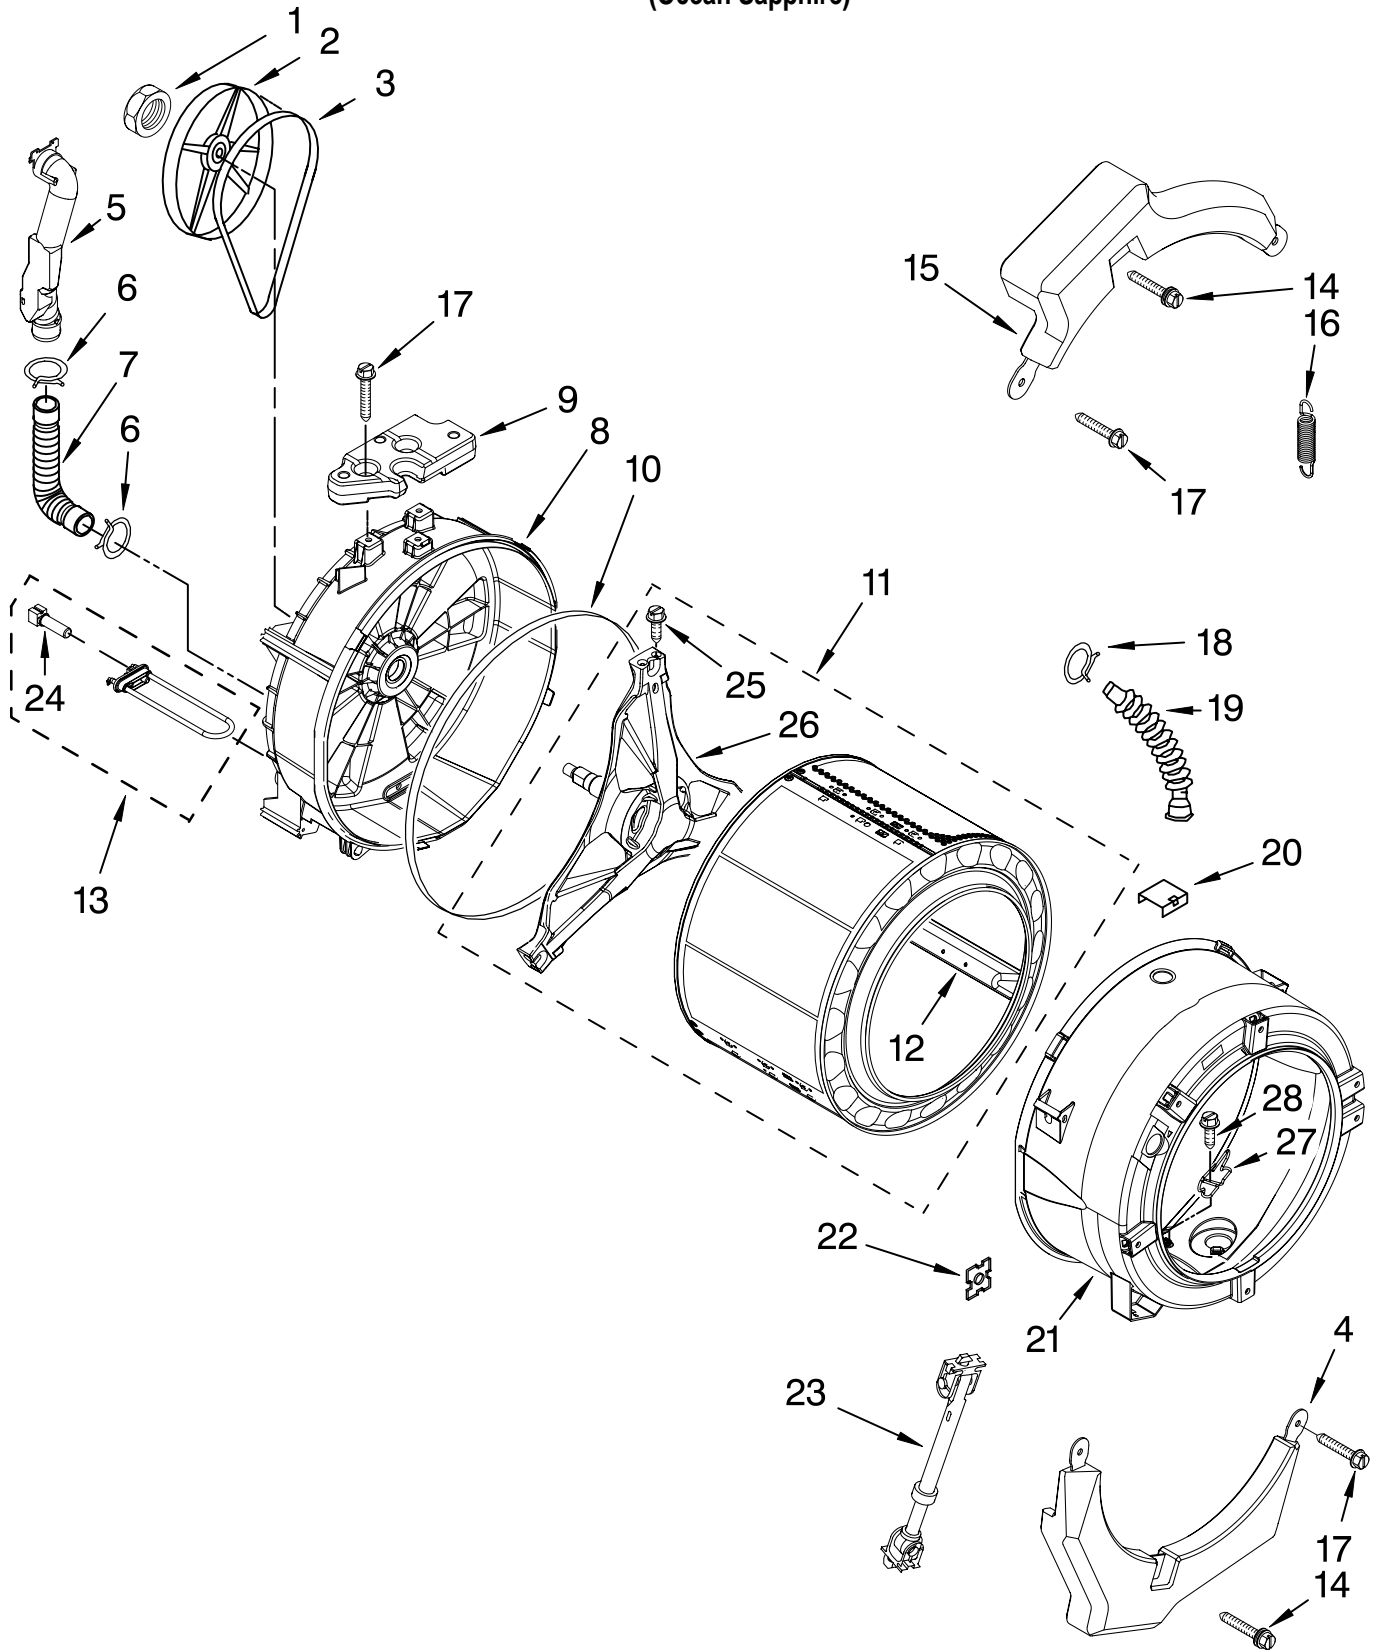

TUB AND BASKET PARTS

For Model: MHWZ600TE00

(Ocean Sapphire)

FOR ORDERING INFORMATION REFER TO PARTS PRICE LIST

TUB AND BASKET PARTS

For Model: MHWZ600TE00

(Ocean Sapphire)

Illus. No.	Part No.	DESCRIPTION
1	8533999	Nut, Pulley
2	8540088C	Pulley
3	W10116215	Belt, Drive
4	W10151304	Counterweight, Front Lower
5	W10112169	Pipe, Ventilation
6	8540010	Clamp, Vent Hose
7	8540019	Hose, Exhaust
8	W10112663	Tub, Rear (Includes Items 10, 21 & 22)
9	8540604	Counterweight, Rear
10	8540090	Gasket, Tub
11	W10112984	Basket, Complete
12	W10112972	Baffle, Tub
13	W10155115	Element, Heating
14	W10174473	Bolt Assembly, Counterweight Center Hole
15	W10151303	Counterweight, Front Upper
16	W10010360	Spring, Suspension
17	W10094780	Bolt, Counterweight Mtg.
18	3363365	Clamp, Hose
19	8540015	Hose, Exhaust
20	8540092	Clamp, Tub
21	W10112664	Tub, Front (Includes Items 8, 10, 22, 27 & 28)
22	8540072	Nut, Push-In
23	W10159465	Shock Absorber (4)
24	8540226	Negative Thermistor Control
25	8540382	Screw
26	8540342	Crosspiece Assembly
27	8540322	Bracket, Heating Element
28	8540880	Screw

FOR ORDERING INFORMATION REFER TO PARTS PRICE LIST