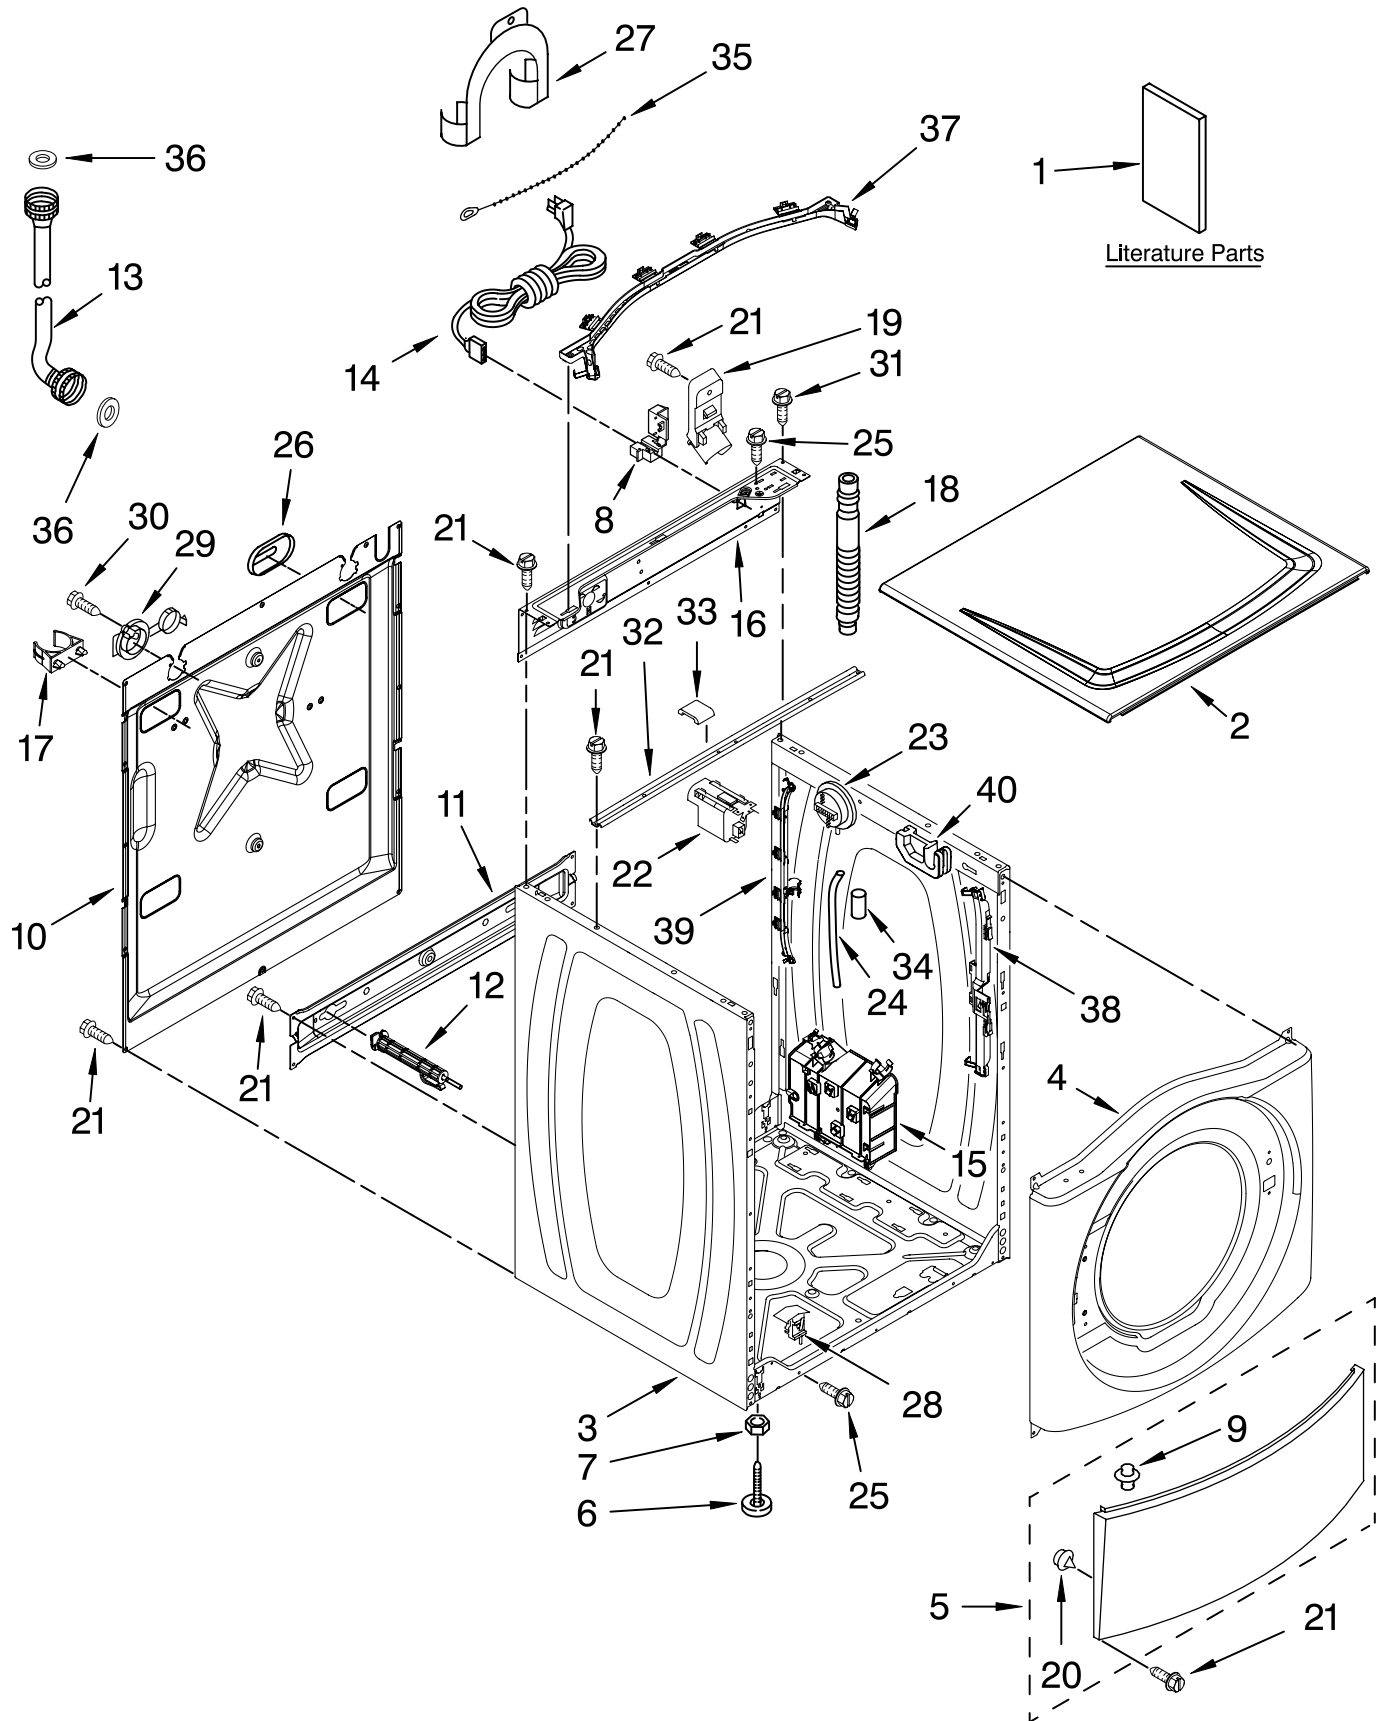

TOP AND CABINET PARTS

For Model: MHWZ600TE00

(Ocean Sapphire)

AUTOMATIC
WASHER

FOR ORDERING INFORMATION REFER TO PARTS PRICE LIST

TOP AND CABINET PARTS

For Model: MHWZ600TE00

(Ocean Sapphire)

Illus. No.	Part No.	DESCRIPTION	Illus. No.	Part No.	DESCRIPTION	Illus. No.	Part No.	DESCRIPTION
1		Literature Parts	14	W10121405	Cord, Power	28	W10085220	Microswitch (2)
	W10117443	Use & Care Guide	15	W10163007	Motor Control Unit	29	8540728	Sleeve, Cord Support (2)
	W10118956	Tech Sheet	16	W10161694	Brace, Rear	30	8540727	Screw, 3 x 8 mm
	W10171153	Energy Guide	17	8540093	Clamp, Tube Transportation	31	8540329	Screw
	W10112913	Quick Start Guide	18	W10114608	Hose, Drain	32	8540720	Brace, Top (Includes Item 33)
2	W10177727	Top	19	8540607	Retainer, Hose Outlet	33	8283273	Damper, Brace
3	W10177712	Cabinet	20	238614	Bumper (2)	34	2161302	Sleeve, Pressure Switch Hose
4	W10183610	Panel, Front	21	W10015090	Screw, 8-18 x 5/8	35	3347868	Cable Tie
5	W10179577	Toe Panel	22	8540230	Filter, Interference	36	16123	Washer, Water Inlet Hose (4) 1-1/16 x 5/8
6	W10121677	Foot, Leveling (4)	23	W10163980	Switch, Pressure	37	W10168548	Harness Channel, Top Rear
7	3359452	Nut, Lock (4)	24	8540294	Hose, Pressure Switch	38	W10168546	Harness Channel, Side Front
8	W10110676	Strain Relief, Power Cord	25	8540479	Screw, Grounding	39	W10168547	Harness Channel, Side Rear
9	8518891	Rivet	26	8540268	Cover, Transport	40	8540644	Bracket, Spring
10	8540580	Panel, Rear	27	8540021	U-Bend, Drain Hose			
11	W10189657	Brace, Transport						
12	8540199	Bolt, Shipping (4)						
13		Hose, Water Inlet						
	8571377	Blue Coupler						
	8571378	Red Coupler						

FOR ORDERING INFORMATION REFER TO PARTS PRICE LIST