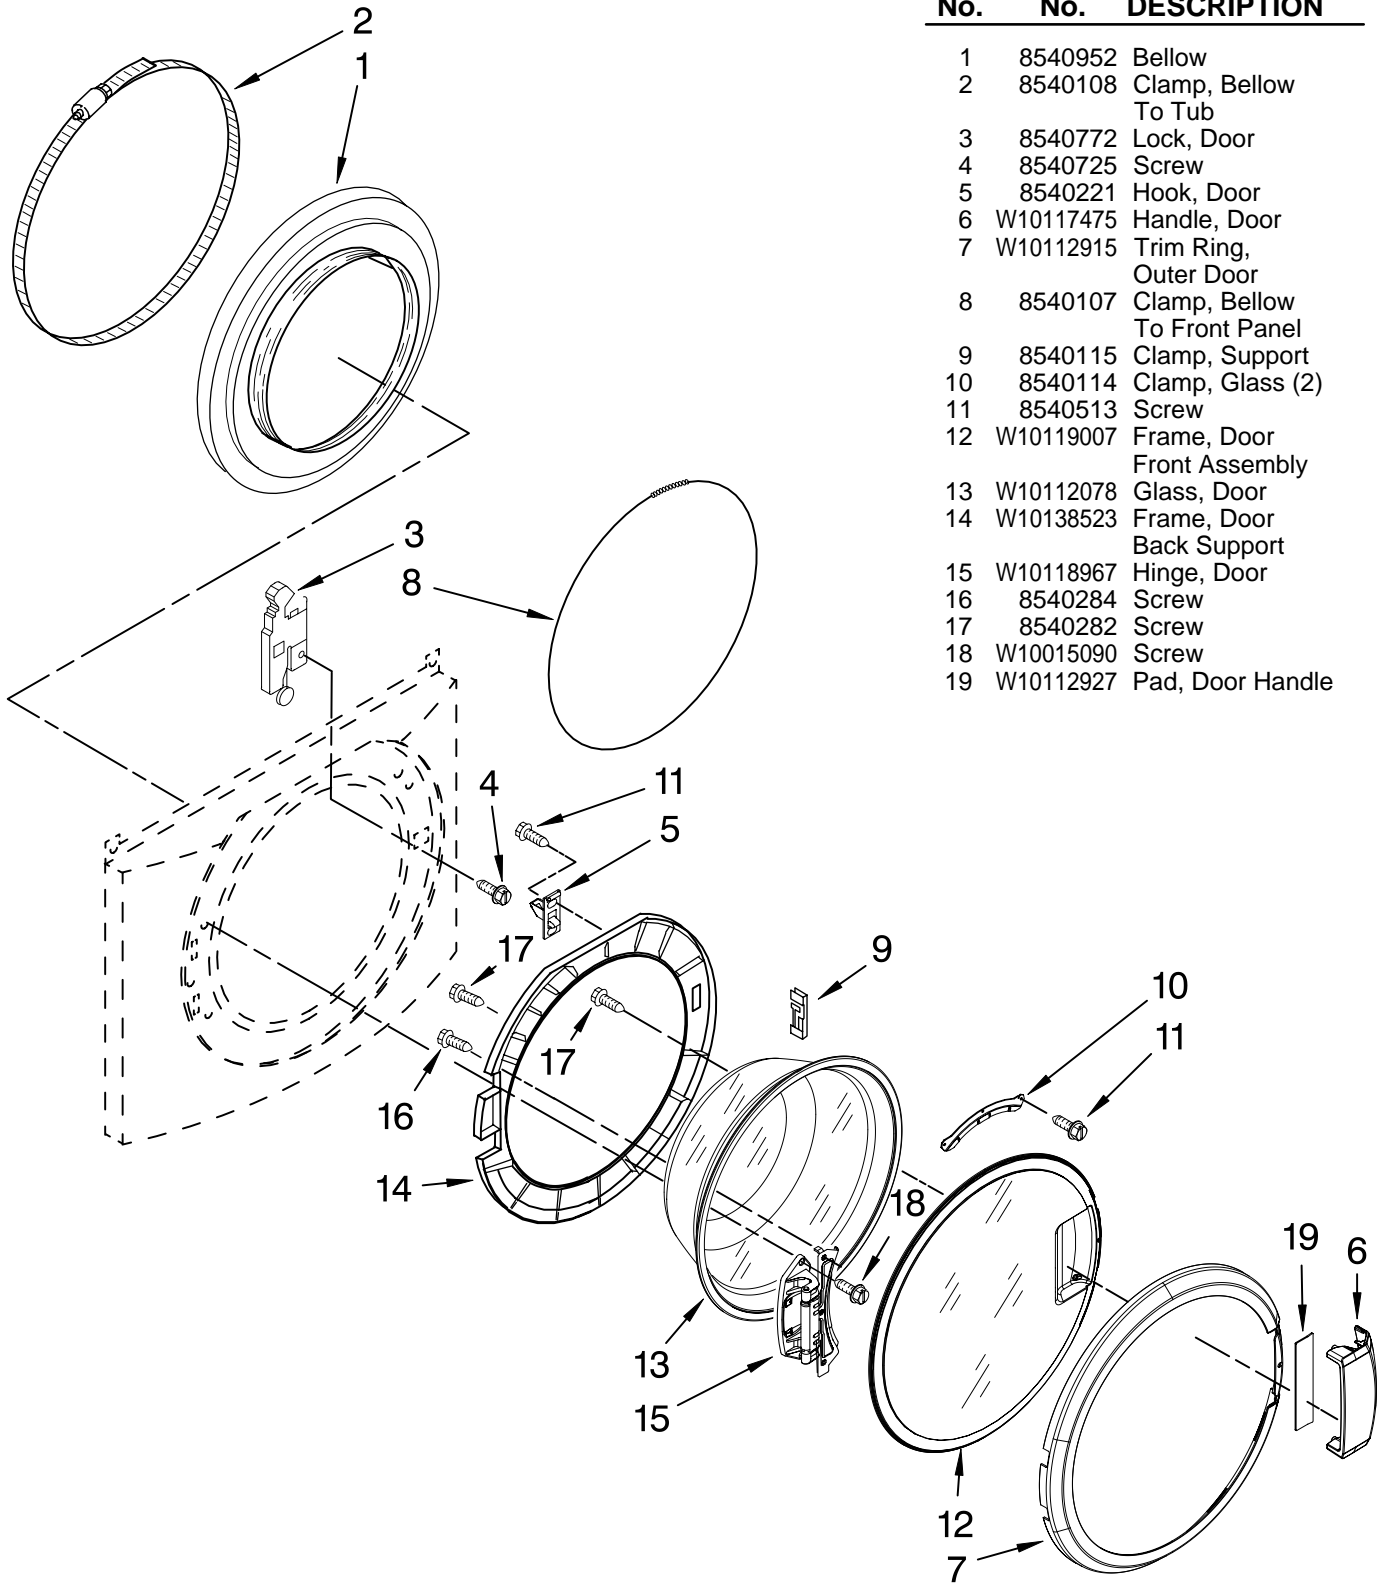

DOOR AND LATCH PARTS

For Model: MHWZ600TE00

(Ocean Sapphire)

Illus. No.	Part No.	DESCRIPTION
1	8540952	Bellow
2	8540108	Clamp, Bellow To Tub
3	8540772	Lock, Door
4	8540725	Screw
5	8540221	Hook, Door
6	W10117475	Handle, Door
7	W10112915	Trim Ring, Outer Door
8	8540107	Clamp, Bellow To Front Panel
9	8540115	Clamp, Support
10	8540114	Clamp, Glass (2)
11	8540513	Screw
12	W10119007	Frame, Door Front Assembly
13	W10112078	Glass, Door
14	W10138523	Frame, Door Back Support
15	W10118967	Hinge, Door
16	8540284	Screw
17	8540282	Screw
18	W10015090	Screw
19	W10112927	Pad, Door Handle

FOR ORDERING INFORMATION REFER TO PARTS PRICE LIST