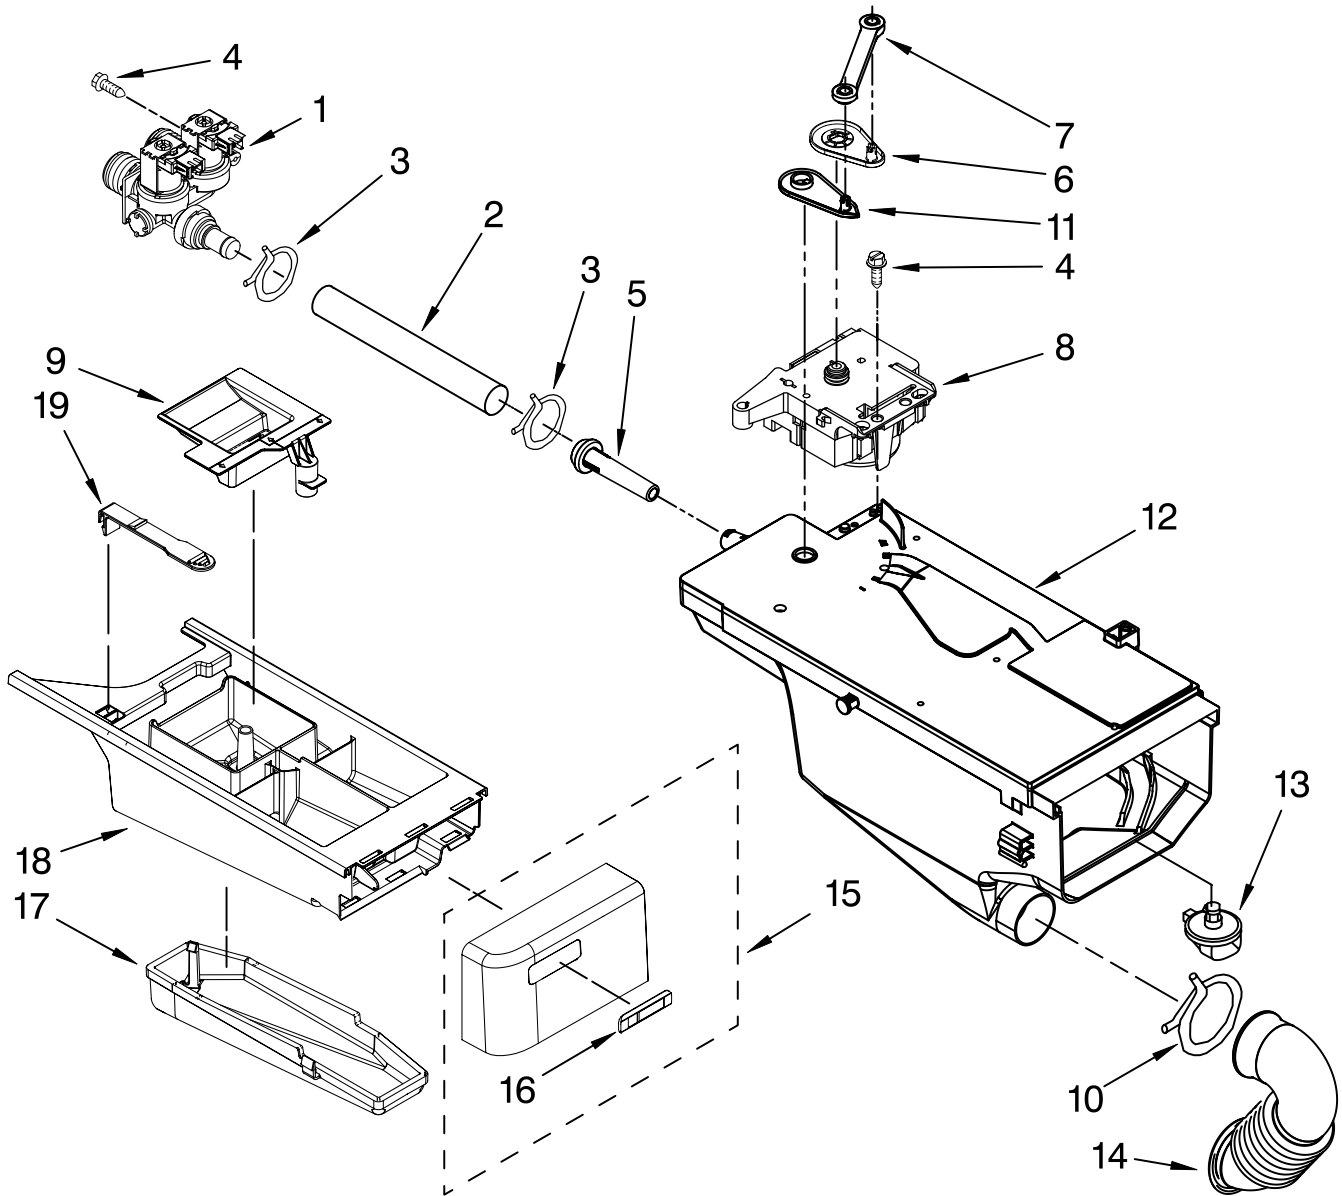

DISPENSER PARTS

For Model: MHWZ600TE01

(Ocean Sapphire)

Illus. No.	Part No.	DESCRIPTION
1	8540751	Valve, Inlet
2	8540065	Hose, Valve To Dispenser
3	370450	Clamp, Hose
4	8540282	Screw
5	8540042	Nozzle, Inlet
6	8540393	Cam, Actuator
7	8540394	Lever, Water Distribution

Illus. No.	Part No.	DESCRIPTION
8	W10143587	Actuator
9	8540429	Siphon, Bleach/Softener
10	8281276	Clamp, Hose
11	8540395	Connection, Lever
12	8540058	Dispenser
13	8540053	Nozzle, Distribution

Illus. No.	Part No.	DESCRIPTION
14	8540063	Hose, Dispenser To Tub
15	W10183634	Handle, Drawer
16	W10112569	Badge Assembly
17	8540399	Cover, Detergent Drawer
18	8540402	Drawer, Detergent
19	8540400	Hook, Drawer

FOR ORDERING INFORMATION REFER TO PARTS PRICE LIST