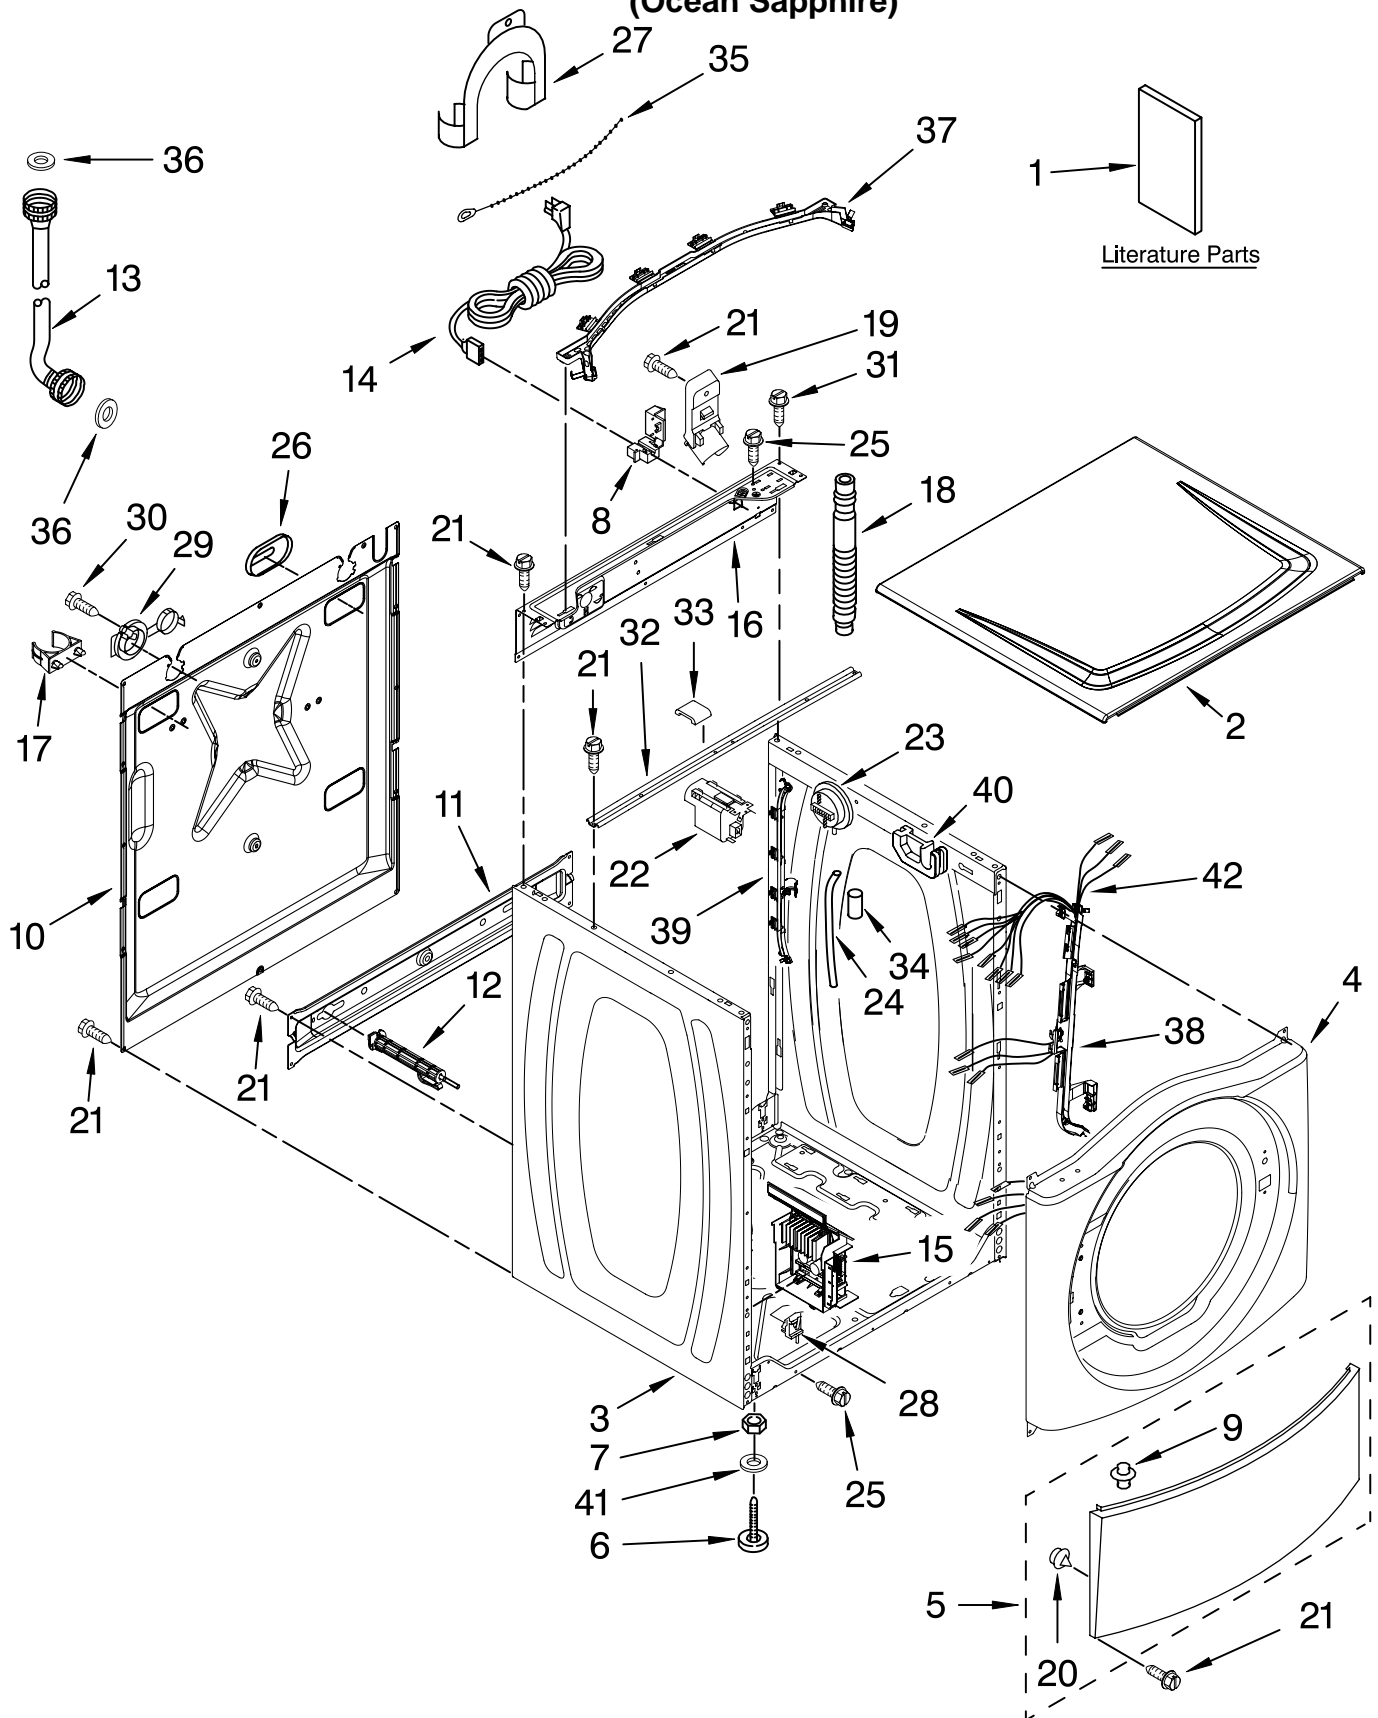

# TOP AND CABINET PARTS

For Model: MHWZ600TE01

(Ocean Sapphire)

Illus. No.	Part No.	DESCRIPTION	Illus. No.	Part No.	DESCRIPTION	Illus. No.	Part No.	DESCRIPTION
1		Literature Parts	14	W10121405	Cord, Power	30	8540727	Screw, 3 x 8 mm
	W10151563	Use & Care Guide	15	W10205342	Motor Control Unit	31	8540329	Screw
	W10207733	Tech Sheet	16	W10161694	Brace, Rear	32	8540720	Brace, Top
	W10171153	Energy Guide	17	8540093	Clamp, Tube			(Includes Item 33)
	W10112913	Quick Start Guide			Transportation	33	8283273	Damper, Brace
2	W10177727	Top	18	W10114608	Hose, Drain	34	2161302	Sleeve, Pressure
3	W10201829	Cabinet	19	8540607	Retainer,			Switch Hose
4	W10183610	Panel, Front			Hose Outlet	35	3347868	Cable Tie
5	W10179577	Toe Panel	20	238614	Bumper (2)	36	16123	Washer, Water
6	W10121677	Foot, Leveling (4)	21	W10015090	Screw, 8-18 x 5/8			Inlet Hose (4)
7	3359452	Nut, Lock (4)	22	8540230	Filter,			1-1/16 x 5/8
8	W10110676	Strain Relief,			Interference	37	W10168548	Harness Channel,
		Power Cord	23	W10163980	Switch, Pressure			Top Rear
9	8518891	Rivet	24	8540294	Hose, Pressure	38	W10168546	Harness Channel,
10	8540580	Panel, Rear			Switch			Side Front
11	W10189657	Brace, Transport	25	8540479	Screw, Grounding	39	W10168547	Harness Channel,
12	8540199	Bolt, Shipping (4)	26	8540268	Cover, Transport			Side Rear
13		Hose, Water Inlet	27	8540021	U-Bend,	40	8540644	Bracket, Spring
	8571377	Blue Coupler			Drain Hose	41	487576	Washer, Nylon (4)
	8571378	Red Coupler	28	W10085220	Microswitch (2)	42	W10207799	Harness, Wiring
			29	8540728	Sleeve,			(Lower Main)
					Cord Support (2)			(Includes Item 38)