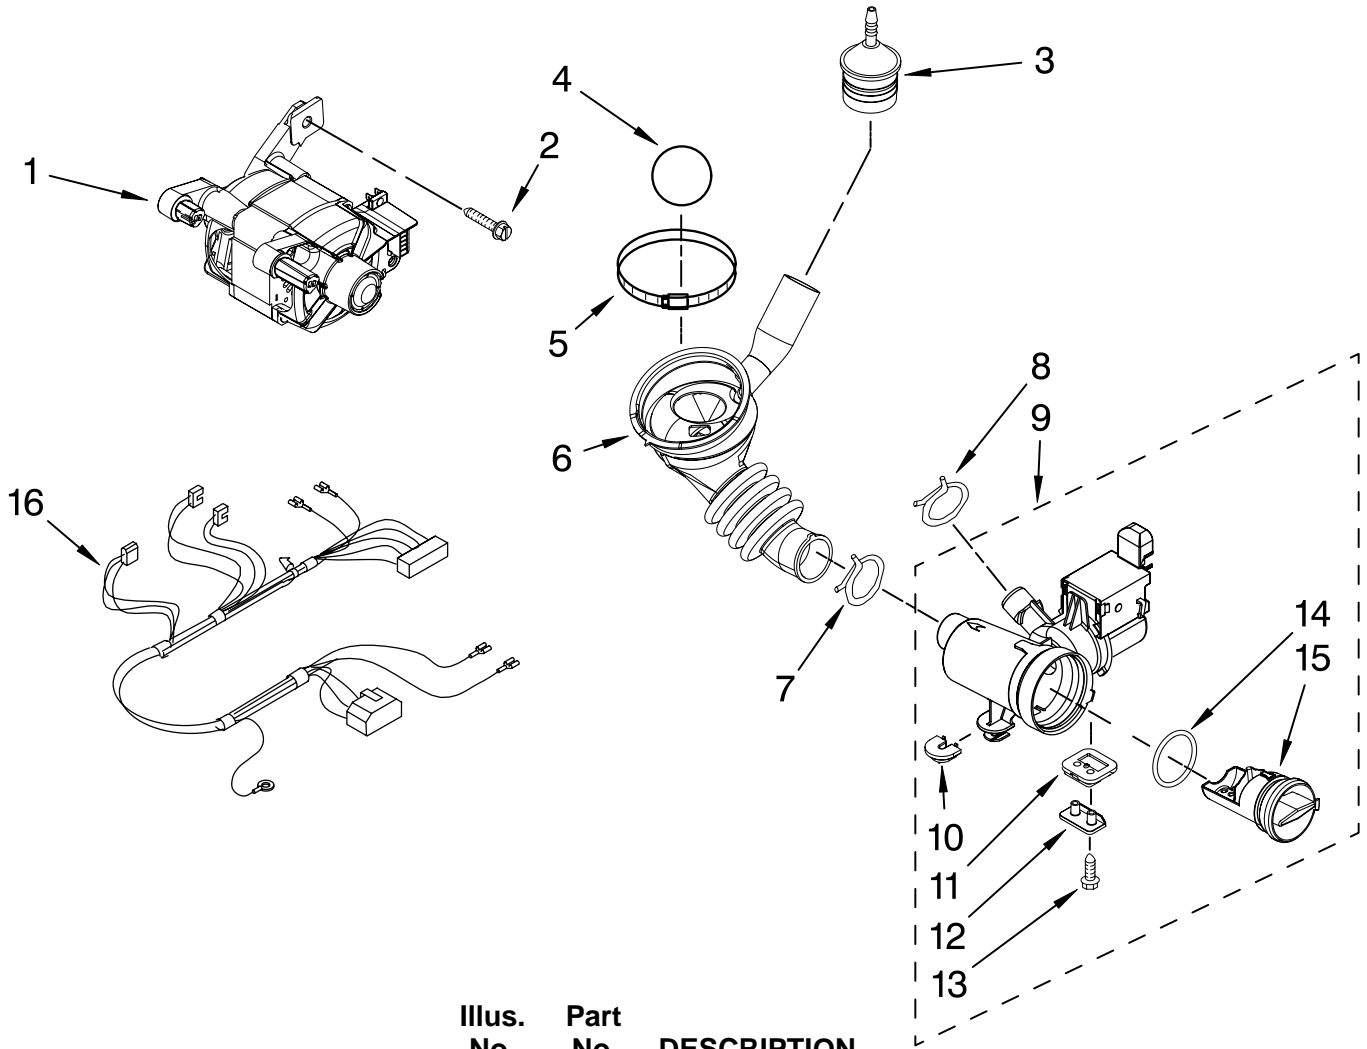

PUMP AND MOTOR PARTS

For Model: MHWZ600TE01

(Ocean Sapphire)

Illus. No.	Part No.	DESCRIPTION
1	W10171902	Motor, Drive
2	8540134	Bolt, Motor
3	8540180	Air Trap
4	8540013	Ball
5	8540008	Clamp
6	8540012	Hose, Tub to Pump
7	370448	Clamp, Hose
8	356138	Clamp, Drain Hose
9	W10130913	Pump (Complete)
10	W10034820	Foot, Rubber (Slider)
11	W10034830	Foot, Rubber (Lock)
12	8540033	Cap, Lock Foot
13	8533964	Screw, 10-16 x 1.25 (2)
14	8540025	Seal, Filter Cap
15	8540996	Filter Assembly (Includes Item 14)
16	W10201879	Harness, Motor

FOR ORDERING INFORMATION REFER TO PARTS PRICE LIST