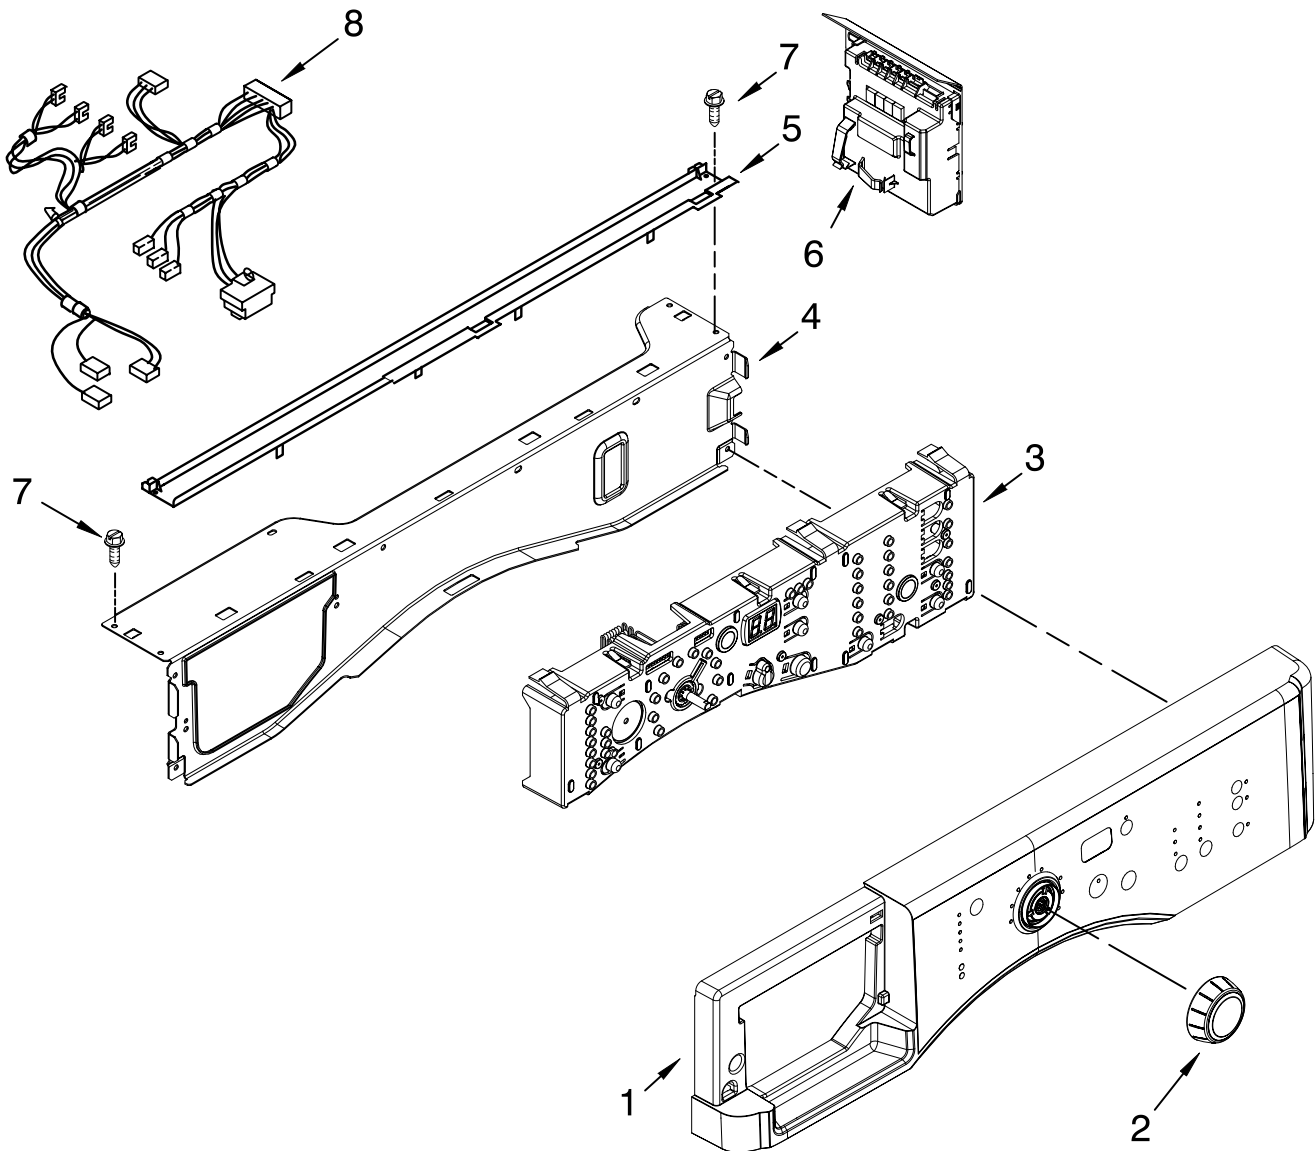

CONTROL PANEL PARTS

For Model: MHWZ600TE01

(Ocean Sapphire)

Illus. No.	Part No.	DESCRIPTION
1	W10183604	Panel, Control
2	W10119050	Knob, Control
3	W10117419	User Interface
4	8540558	Brace, Top Front
5	8540722	Channel, Water
6	W10217425	Microcomputer, Machine Control
7	W10015090	Screw, 8-18 X 5/8
8	W10201876	Harness, Wiring (Upper Main) (Includes Items 37 & 39 On Page 1)

FOR ORDERING INFORMATION REFER TO PARTS PRICE LIST