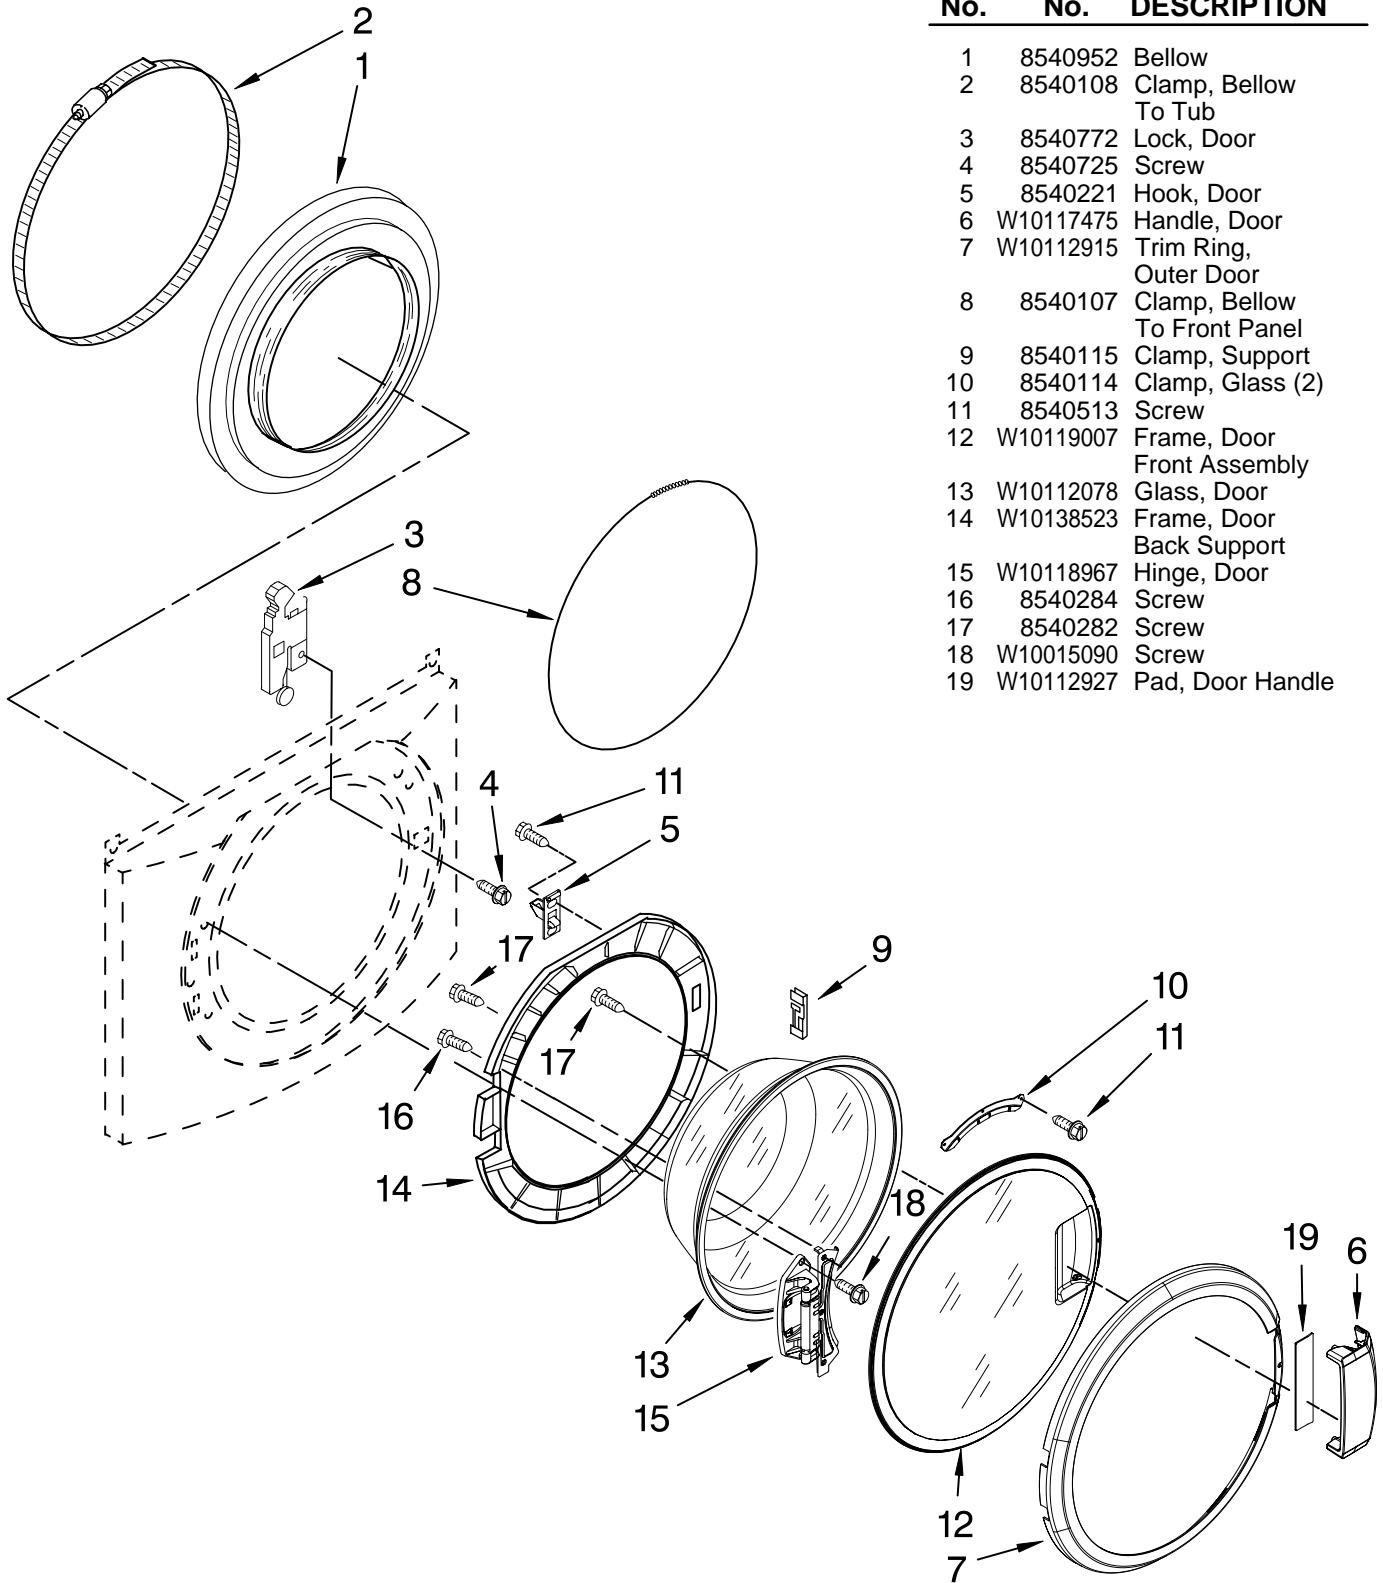

DOOR AND LATCH PARTS

For Model: MHWZ600TE01
(Ocean Sapphire)

Illus. No.	Part No.	DESCRIPTION
1	8540952	Bellow
2	8540108	Clamp, Bellow To Tub
3	8540772	Lock, Door
4	8540725	Screw
5	8540221	Hook, Door
6	W10117475	Handle, Door
7	W10112915	Trim Ring, Outer Door
8	8540107	Clamp, Bellow To Front Panel
9	8540115	Clamp, Support
10	8540114	Clamp, Glass (2)
11	8540513	Screw
12	W10119007	Frame, Door Front Assembly
13	W10112078	Glass, Door
14	W10138523	Frame, Door Back Support
15	W10118967	Hinge, Door
16	8540284	Screw
17	8540282	Screw
18	W10015090	Screw
19	W10112927	Pad, Door Handle

FOR ORDERING INFORMATION REFER TO PARTS PRICE LIST