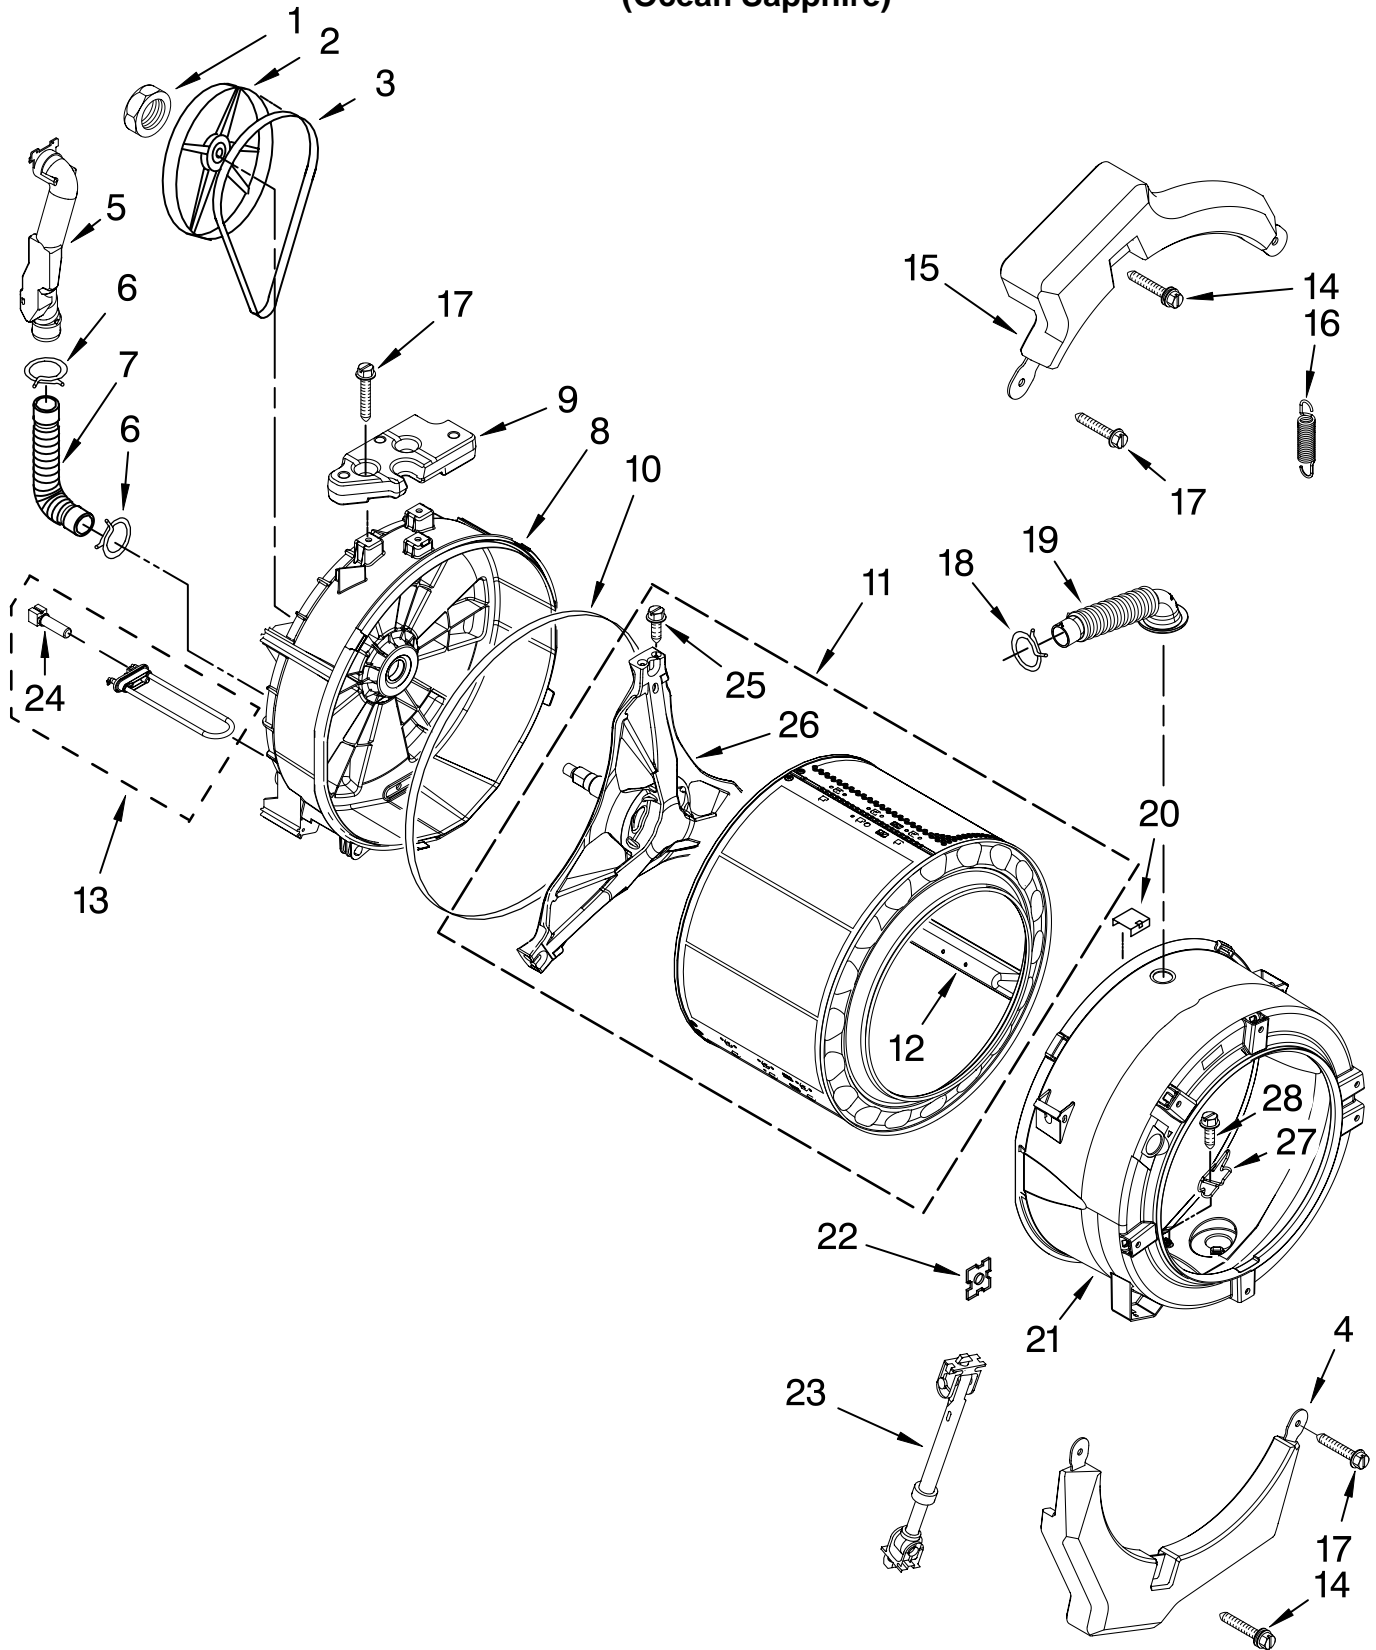

TUB AND BASKET PARTS

For Model: MHWZ600TE01

(Ocean Sapphire)

FOR ORDERING INFORMATION REFER TO PARTS PRICE LIST

TUB AND BASKET PARTS

For Model: MHWZ600TE01

(Ocean Sapphire)

Illus. No.	Part No.	DESCRIPTION
1	8533999	Nut, Pulley
2	8540088C	Pulley
3	W10116215	Belt, Drive
4	W10151304	Counterweight, Front Lower
5	W10112169	Pipe, Ventilation
6	8540010	Clamp, Vent Hose
7	8540019	Hose, Exhaust
8	W10202944	Tub, Rear (Includes Items 10, 21 & 22)
9	W10132097	Counterweight, Rear
10	8540090	Gasket, Tub
11	W10112984	Basket, Complete
12	W10112972	Baffle, Tub
13	W10155115	Element, Heating
14	W10174473	Bolt Assembly, Counterweight Center Hole
15	W10151303	Counterweight, Front Upper
16	W10010360	Spring, Suspension
17	W10094780	Bolt, Counterweight Mtg.
18	3363365	Clamp, Hose
19	8540015	Hose, Exhaust
20	8540092	Clamp, Tub
21	W10112664	Tub, Front (Includes Items 8, 10, 22, 27 & 28)
22	8540072	Nut, Push-In
23	W10159465	Shock Absorber (4)
24	8540226	Negative Thermistor Control
25	8540382	Screw
26	8540342	Crosspiece Assembly
27	8540322	Bracket, Heating Element
28	8540880	Screw

FOR ORDERING INFORMATION REFER TO PARTS PRICE LIST