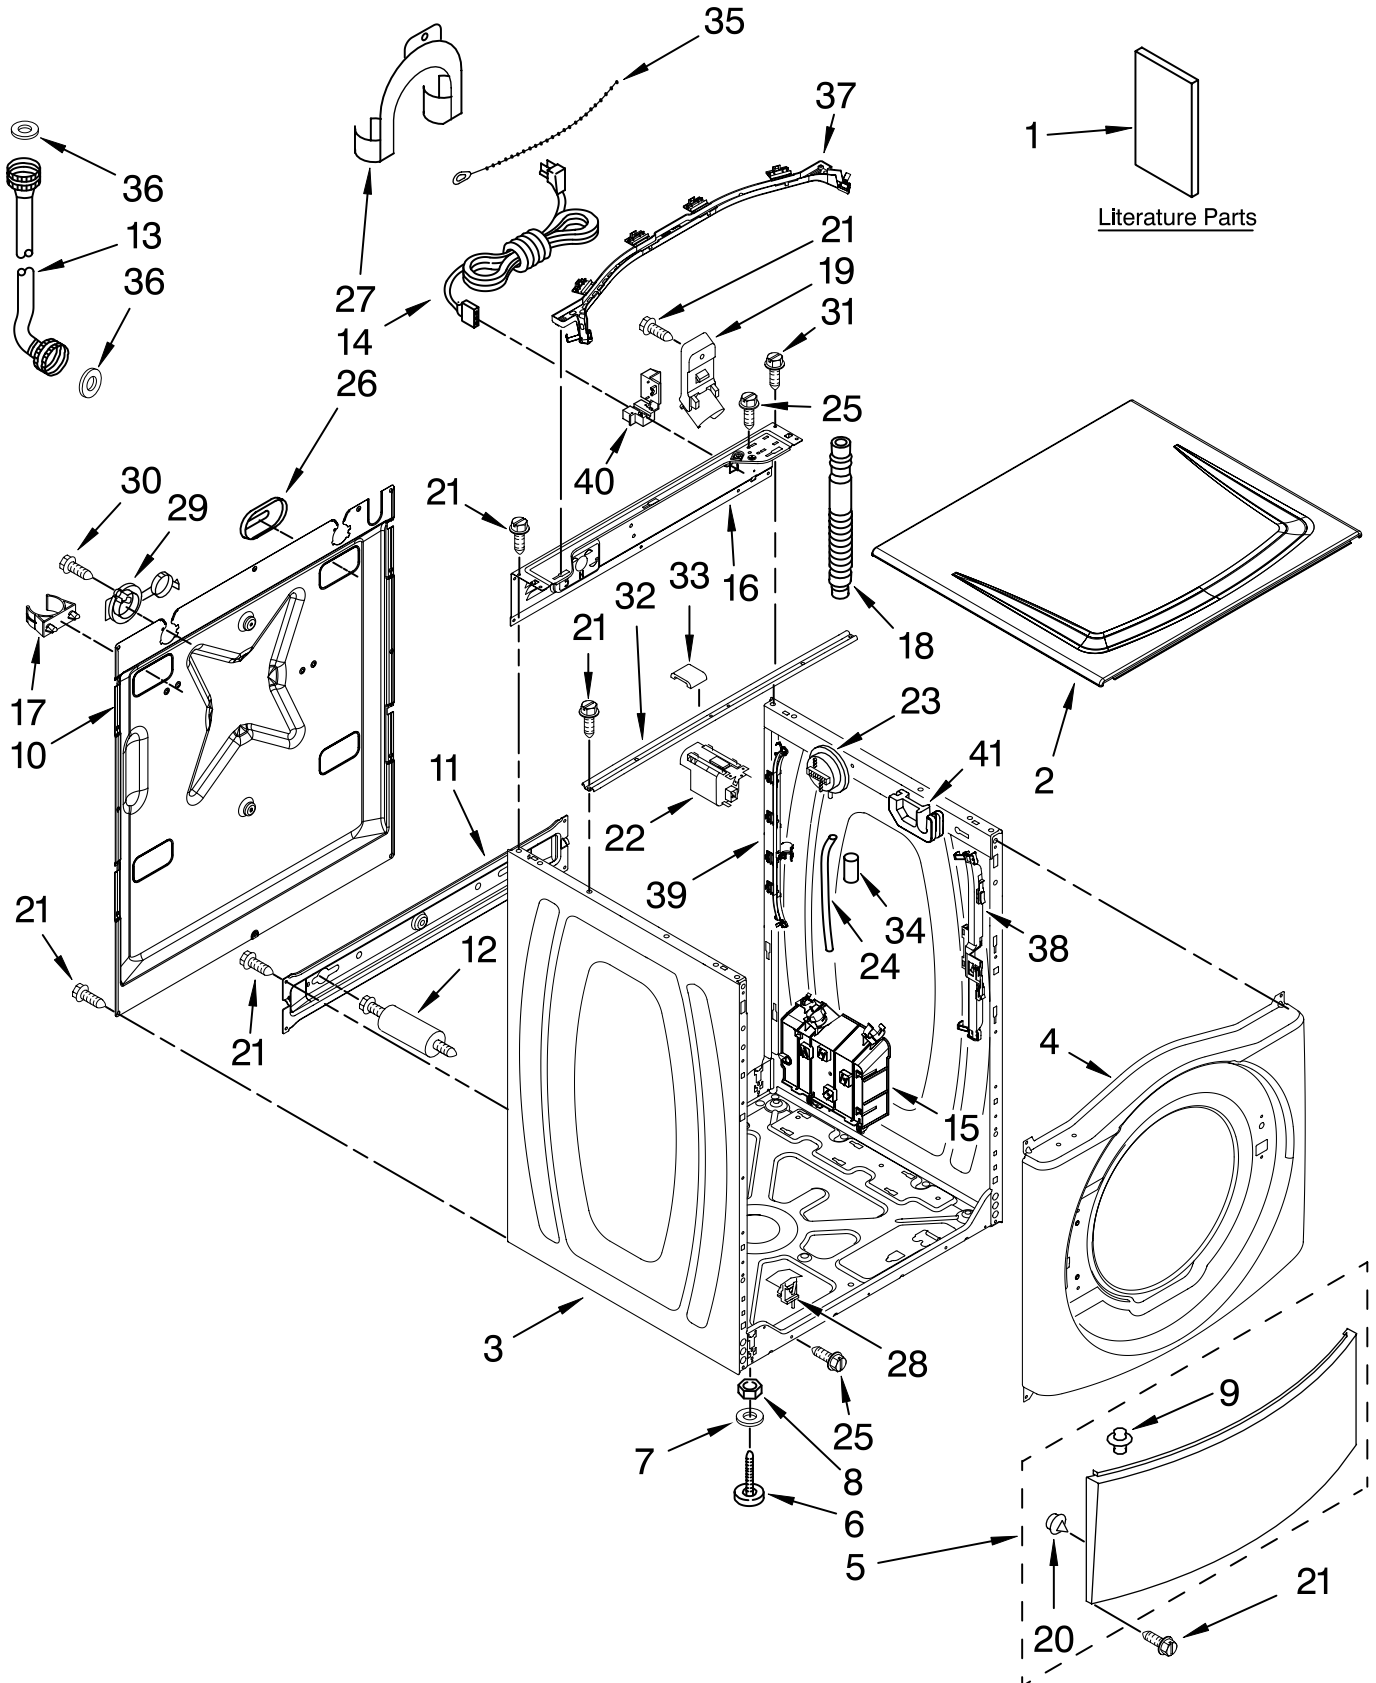

TOP AND CABINET PARTS

For Models: MHWZ600TW00, MHWZ600TB00, MHWZ600TK00
(White/Chrome) (Black/Chrome) (Pacific Blue)

AUTOMATIC
WASHER

FOR ORDERING INFORMATION REFER TO PARTS PRICE LIST