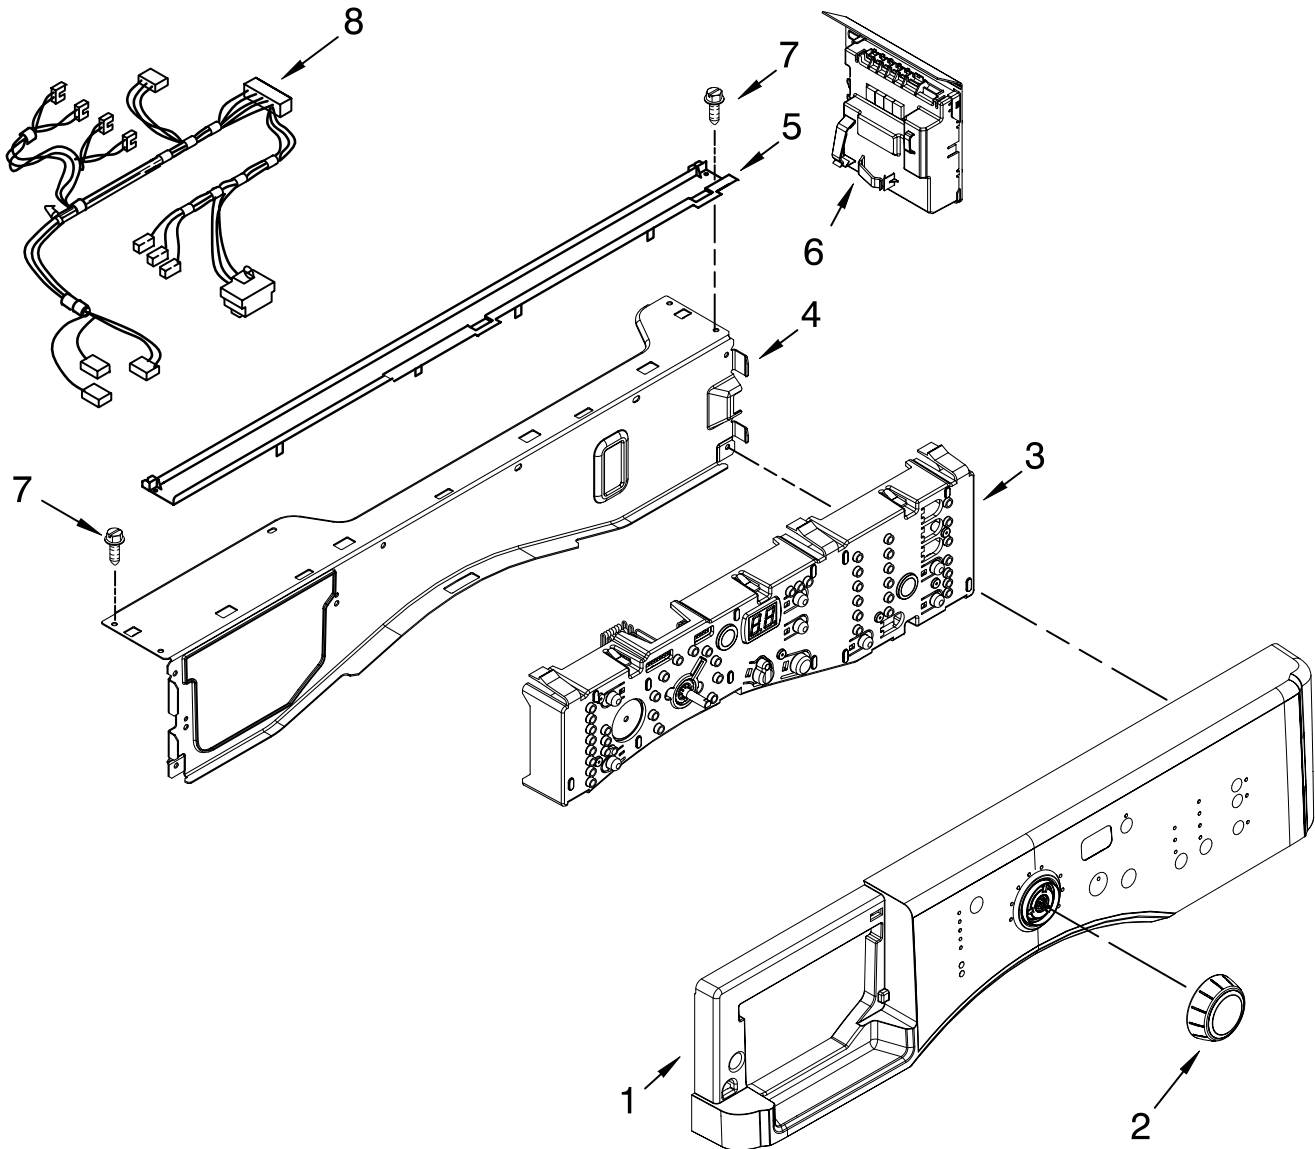

CONTROL PANEL PARTS

For Models: MHWZ600TW00, MHWZ600TB00, MHWZ600TK00
(White/Chrome) (Black/Chrome) (Pacific Blue)

Illus. No.	Part No.	DESCRIPTION
1	W10117409 White W10117413 Black W10119012 Pacific Blue	Panel, Control
2	W10119050	Knob, Control
3	W10117419	User Interface
4	8540558	Brace, Top Front
5	8540722	Channel, Water
6	W10118971	Microcomputer, Machine Control
7	W10015090	Screw, 8-18 X 5/8
8	8540524	Harness, Wiring (Main)

FOR ORDERING INFORMATION REFER TO PARTS PRICE LIST