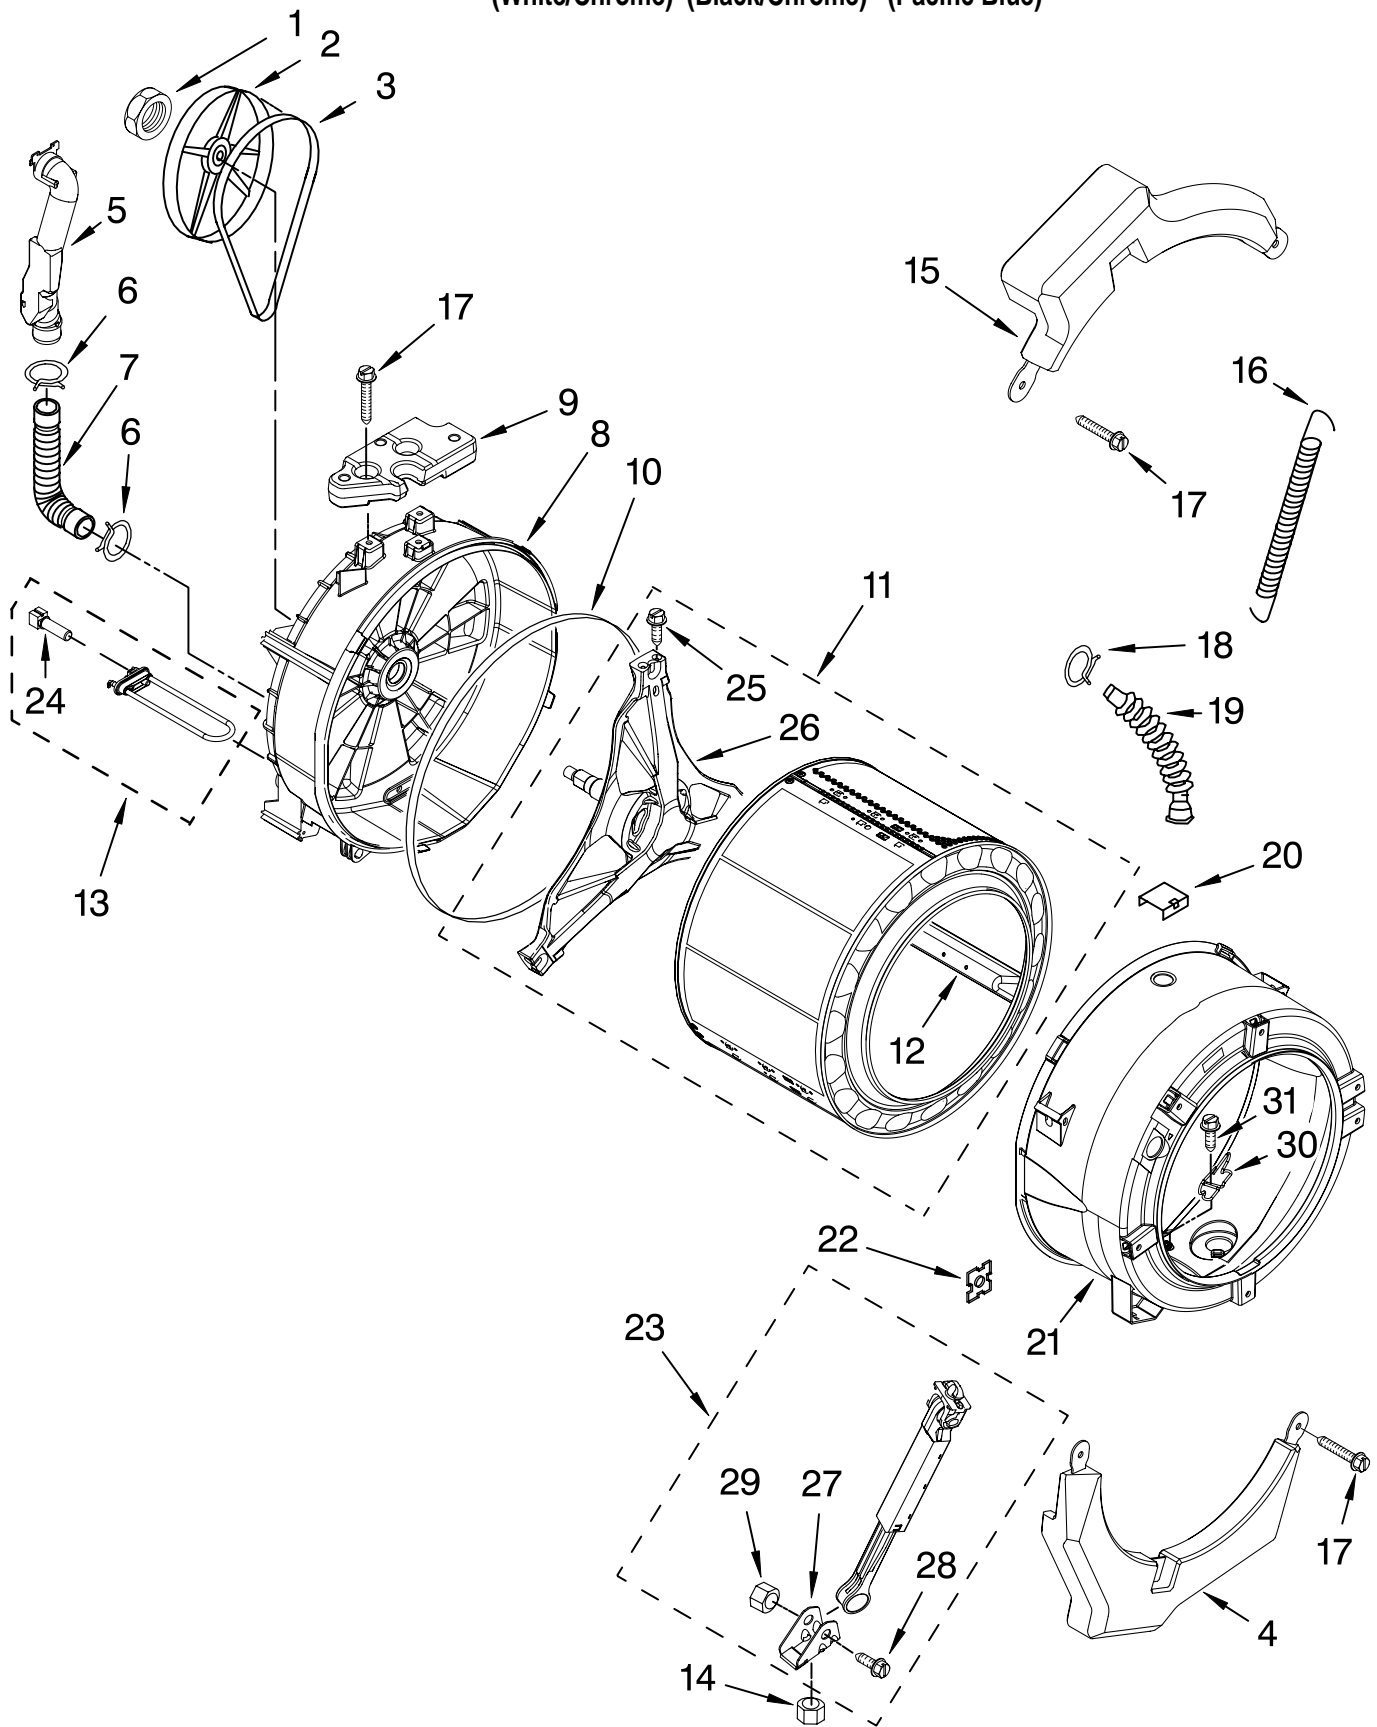

TUB AND BASKET PARTS

For Models: MHWZ600TW00, MHWZ600TB00, MHWZ600TK00
(White/Chrome) (Black/Chrome) (Pacific Blue)

FOR ORDERING INFORMATION REFER TO PARTS PRICE LIST

TUB AND BASKET PARTS

For Models: MHWZ600TW00, MHWZ600TB00, MHWZ600TK00
(White/Chrome) (Black/Chrome) (Pacific Blue)

Illus. No.	Part No.	DESCRIPTION
1	8533999	Nut, Pulley
2	8540088C	Pulley
3	W10116215	Belt, Drive
4	8540600	Counterweight, Front Lower
5	W10112169	Pipe, Ventilation
6	8540010	Clamp, Vent Hose
7	8540019	Hose, Exhaust
8	W10112663	Tub, Rear (Includes Items 10, 21 & 22)
9	8540604	Counterweight, Rear
10	8540090	Gasket, Tub
11	W10112984	Basket, Complete
12	W10112972	Baffle, Tub
13	8540323	Element, Heating
14	8534084	Nut, Shock Absorber Mounting
15	8540598	Counterweight, Front Upper
16	W10010360	Spring, Suspension
17	W10094780	Bolt, Counterweight Mtg.
18	3363365	Clamp, Hose
19	8540015	Hose, Exhaust
20	8540092	Clamp, Tub
21	W10112664	Tub, Front (Includes Items 8, 10, 22, 30 & 31)
22	8540072	Nut, Push-In
23	W10084740	Shock Absorber
24	8540226	Negative Thermistor Control
25	8540382	Screw
26	8540342	Crosspiece Assembly
27	8540940	Bracket, Shock Absorber Mounting
28	8540841	Bolt, Shock Brkt.
29	8540842	Nut, Shock Brkt.
30	8540322	Bracket, Heating Element
31	8540880	Screw

FOR ORDERING INFORMATION REFER TO PARTS PRICE LIST