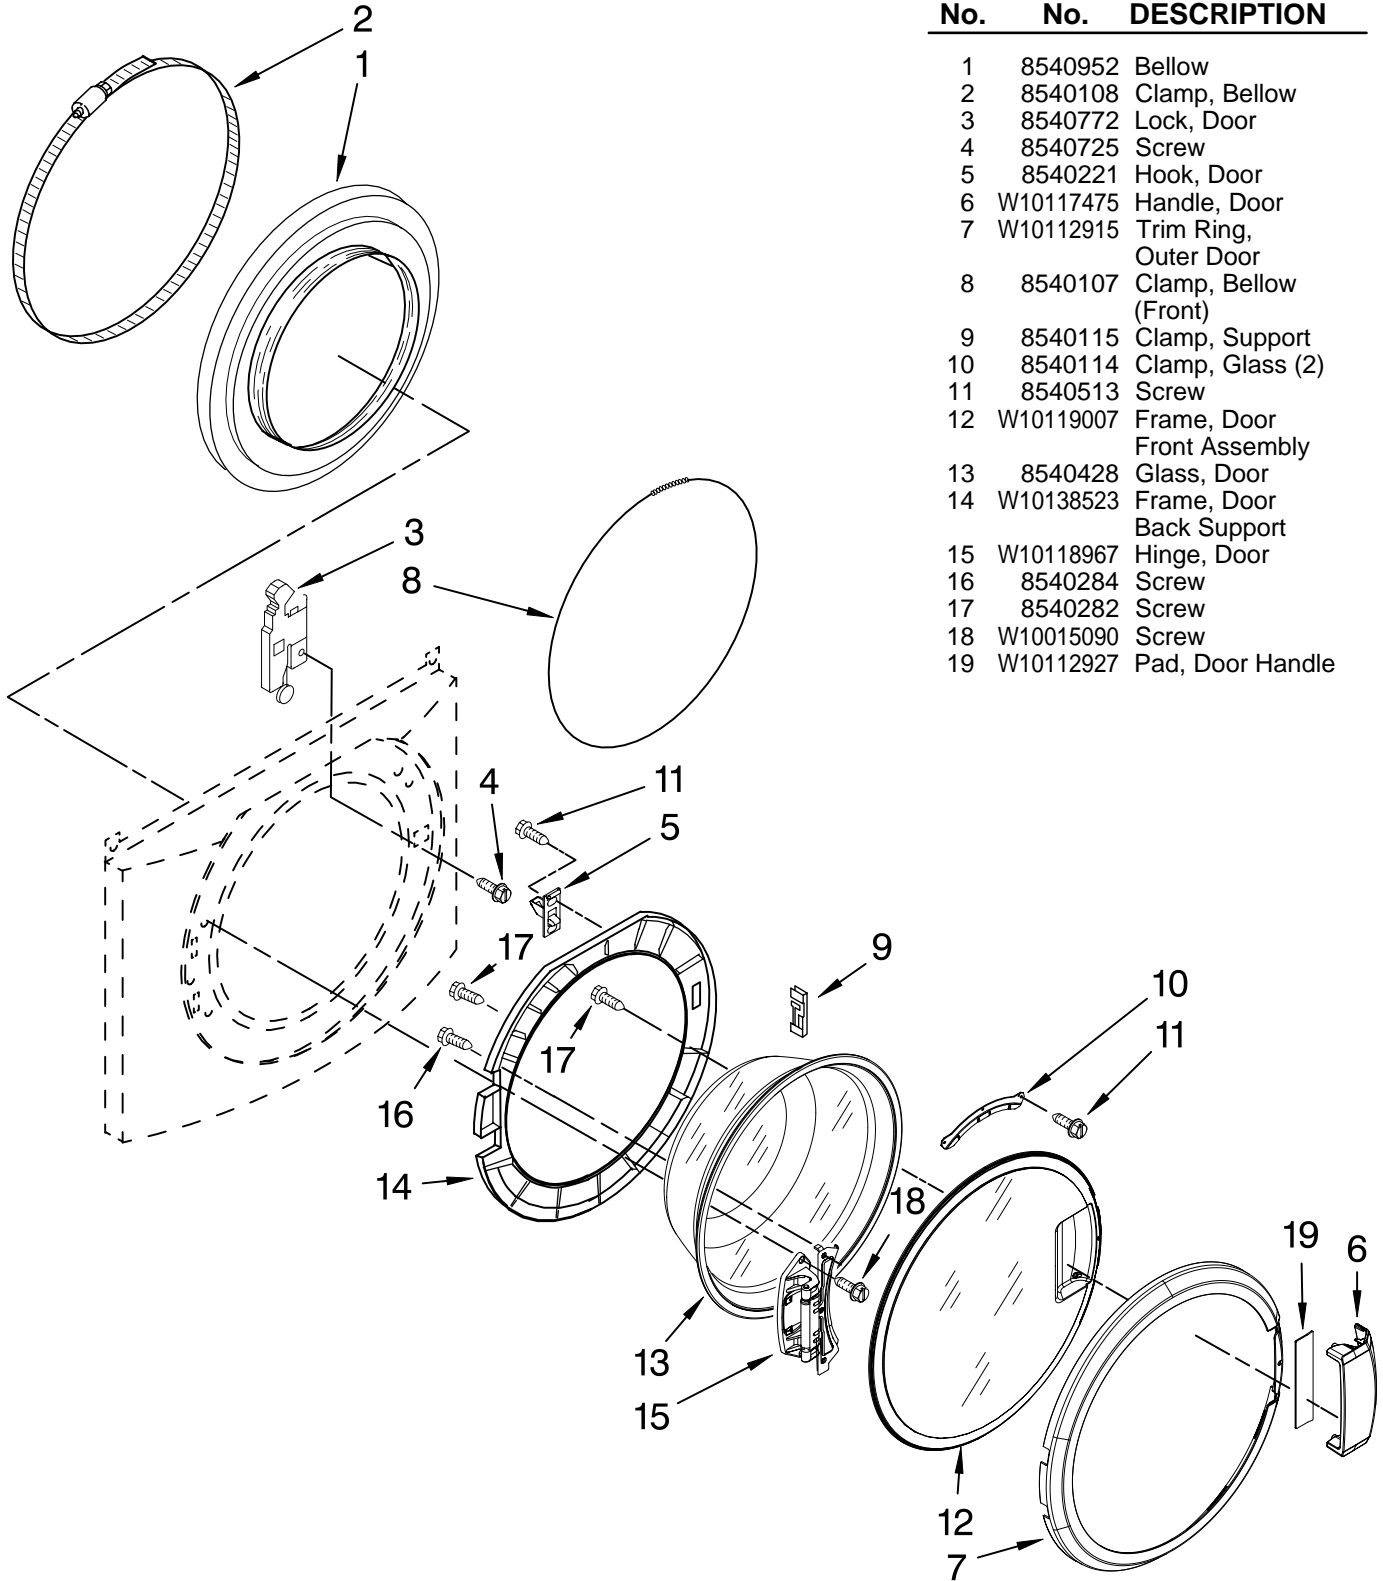

DOOR AND LATCH PARTS

For Models: MHWZ600TW00, MHWZ600TB00, MHWZ600TK00
(White/Chrome) (Black/Chrome) (Pacific Blue)

Illus. No.	Part No.	DESCRIPTION
1	8540952	Bellow
2	8540108	Clamp, Bellow
3	8540772	Lock, Door
4	8540725	Screw
5	8540221	Hook, Door
6	W10117475	Handle, Door
7	W10112915	Trim Ring, Outer Door
8	8540107	Clamp, Bellow (Front)
9	8540115	Clamp, Support
10	8540114	Clamp, Glass (2)
11	8540513	Screw
12	W10119007	Frame, Door Front Assembly
13	8540428	Glass, Door
14	W10138523	Frame, Door Back Support
15	W10118967	Hinge, Door
16	8540284	Screw
17	8540282	Screw
18	W10015090	Screw
19	W10112927	Pad, Door Handle

FOR ORDERING INFORMATION REFER TO PARTS PRICE LIST