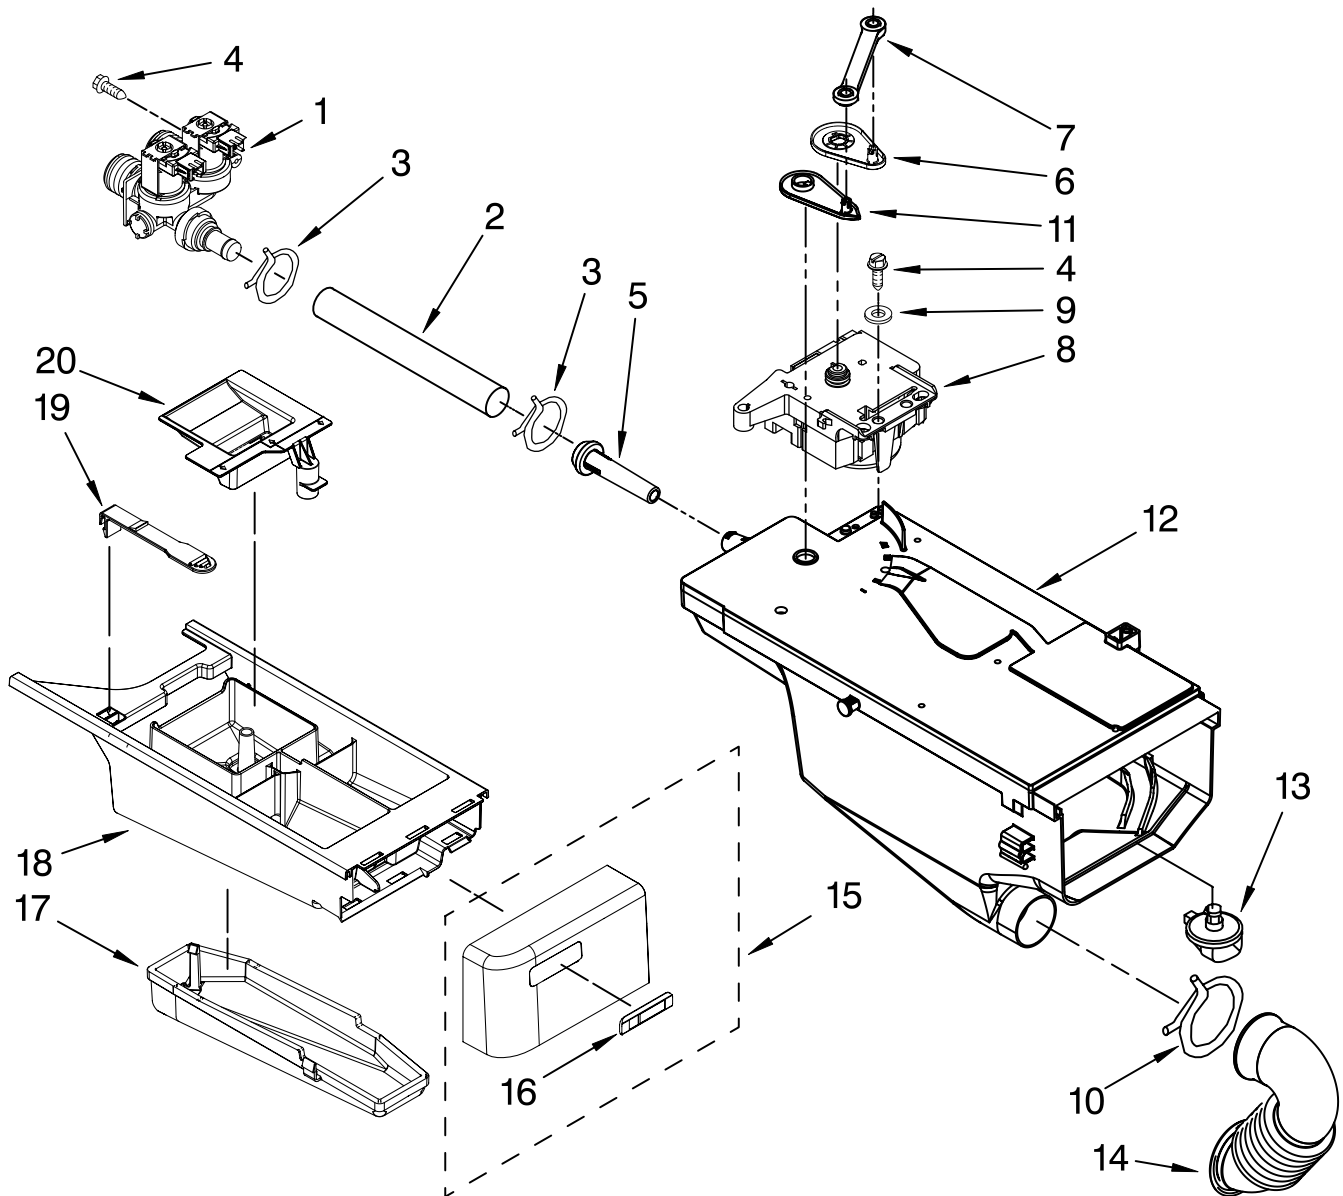

DISPENSER PARTS

For Models: MHWZ600TW00, MHWZ600TB00, MHWZ600TK00
(White/Chrome) (Black/Chrome) (Pacific Blue)

Illus. No.	Part No.	DESCRIPTION
1	8540751	Valve, Inlet
2	8540065	Hose, Valve To Dispenser
3	370450	Clamp, Hose
4	8540282	Screw
5	8540042	Nozzle, Inlet
6	8540393	Cam, Actuator
7	8540394	Lever, Water Distribution
8	8540041	Actuator

Illus. No.	Part No.	DESCRIPTION
9	VS611	Washer
10	8281276	Clamp, Hose
11	8540395	Connection, Lever
12	8540058	Dispenser
13	8540053	Nozzle, Distribution
14	8540063	Hose, Dispenser To Tub
15		Handle, Drawer
	W10118955	White
	W10118961	Black
	W10119017	Pacific Blue

Illus. No.	Part No.	DESCRIPTION
16	W10112569	Badge Assembly
17	8540399	Cover, Detergent Drawer
18	8540402	Drawer, Detergent
19	8540400	Hook, Drawer
20	8540429	Siphon, Bleach/Softener

FOR ORDERING INFORMATION REFER TO PARTS PRICE LIST