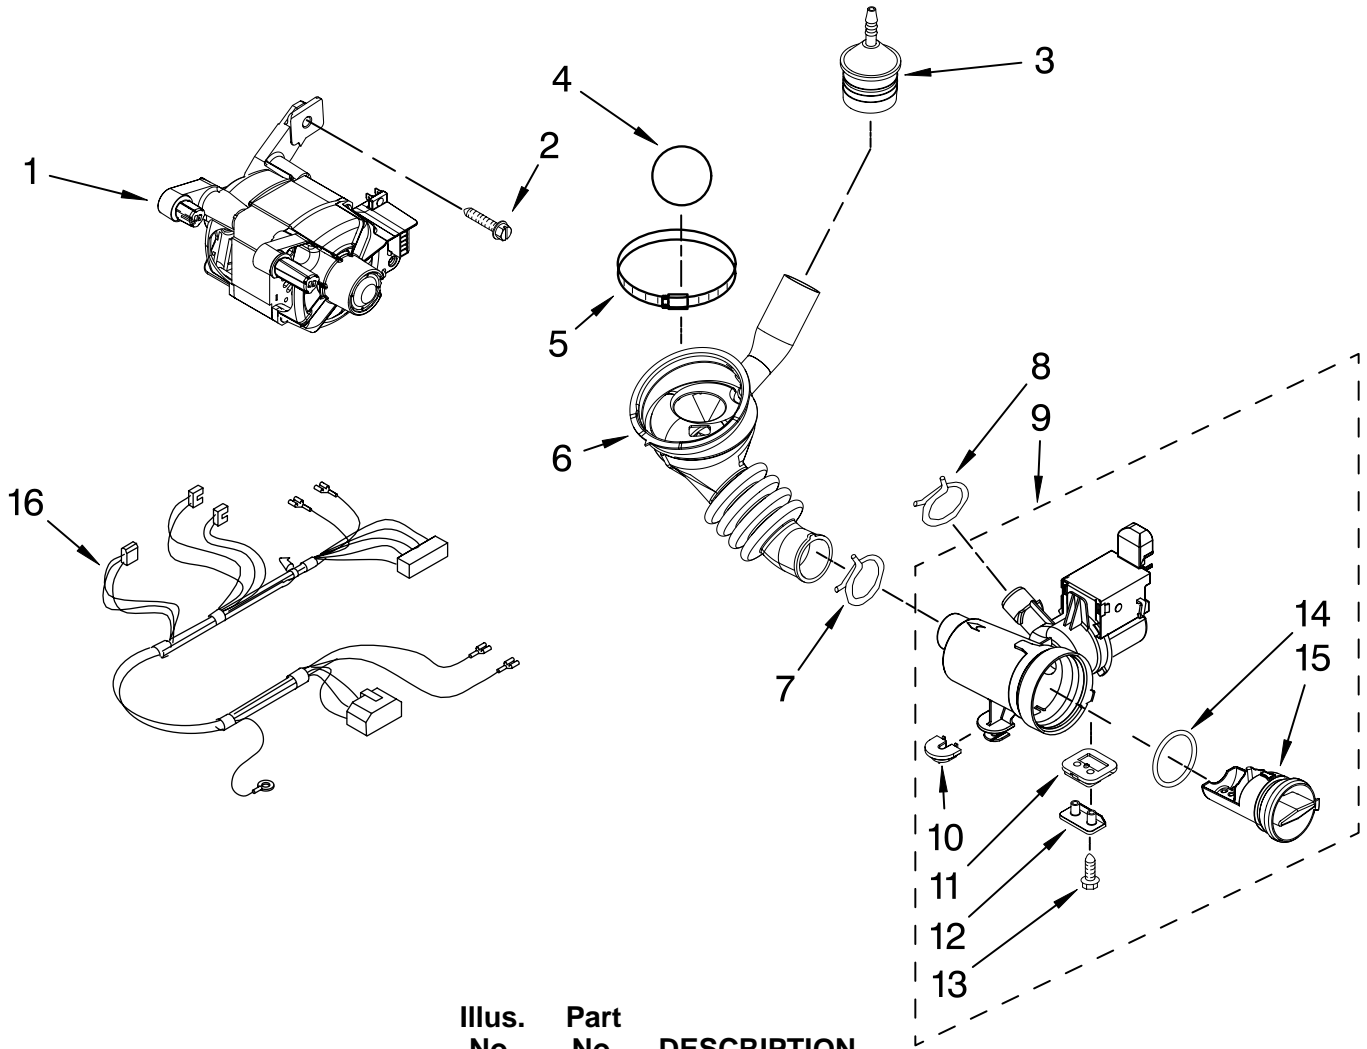

FOR ORDERING INFORMATION REFER TO PARTS PRICE LIST

DISPENSER PARTS

For Models: MHWZ600TW00, MHWZ600TB00, MHWZ600TK00
(White/Chrome) (Black/Chrome) (Pacific Blue)

Illus. No.	Part No.	DESCRIPTION
1	8540751	Valve, Inlet
2	8540065	Hose, Valve To Dispenser
3	370450	Clamp, Hose
4	8540282	Screw
5	8540042	Nozzle, Inlet
6	8540393	Cam, Actuator
7	8540394	Lever, Water Distribution
8	8540041	Actuator

Illus. No.	Part No.	DESCRIPTION
9	VS611	Washer
10	8281276	Clamp, Hose
11	8540395	Connection, Lever
12	8540058	Dispenser
13	8540053	Nozzle, Distribution
14	8540063	Hose, Dispenser To Tub
15		Handle, Drawer
	W10118955	White
	W10118961	Black
	W10119017	Pacific Blue

PUMP AND MOTOR PARTS

For Models: MHWZ600TW00, MHWZ600TB00, MHWZ600TK00
(White/Chrome) (Black/Chrome) (Pacific Blue)

Illus. No.	Part No.	DESCRIPTION
1	W10140582	Motor, Drive
2	8540134	Bolt, Motor
3	8540180	Air Trap
4	8540013	Ball
5	8540008	Clamp
6	8540012	Hose, Tub to Pump
7	370448	Clamp, Hose
8	356138	Clamp, Drain Hose
9	W10130913	Pump (Complete)
10	W10034820	Foot, Rubber (Slider)
11	W10034830	Foot, Rubber (Lock)
12	8540033	Cap, Lock Foot
13	8533964	Screw, 10-16 x 1.25 (2)
14	8540025	Seal, Filter Cap
15	8540996	Filter Assembly (Includes Item 14)
16	8540525	Harness, Motor