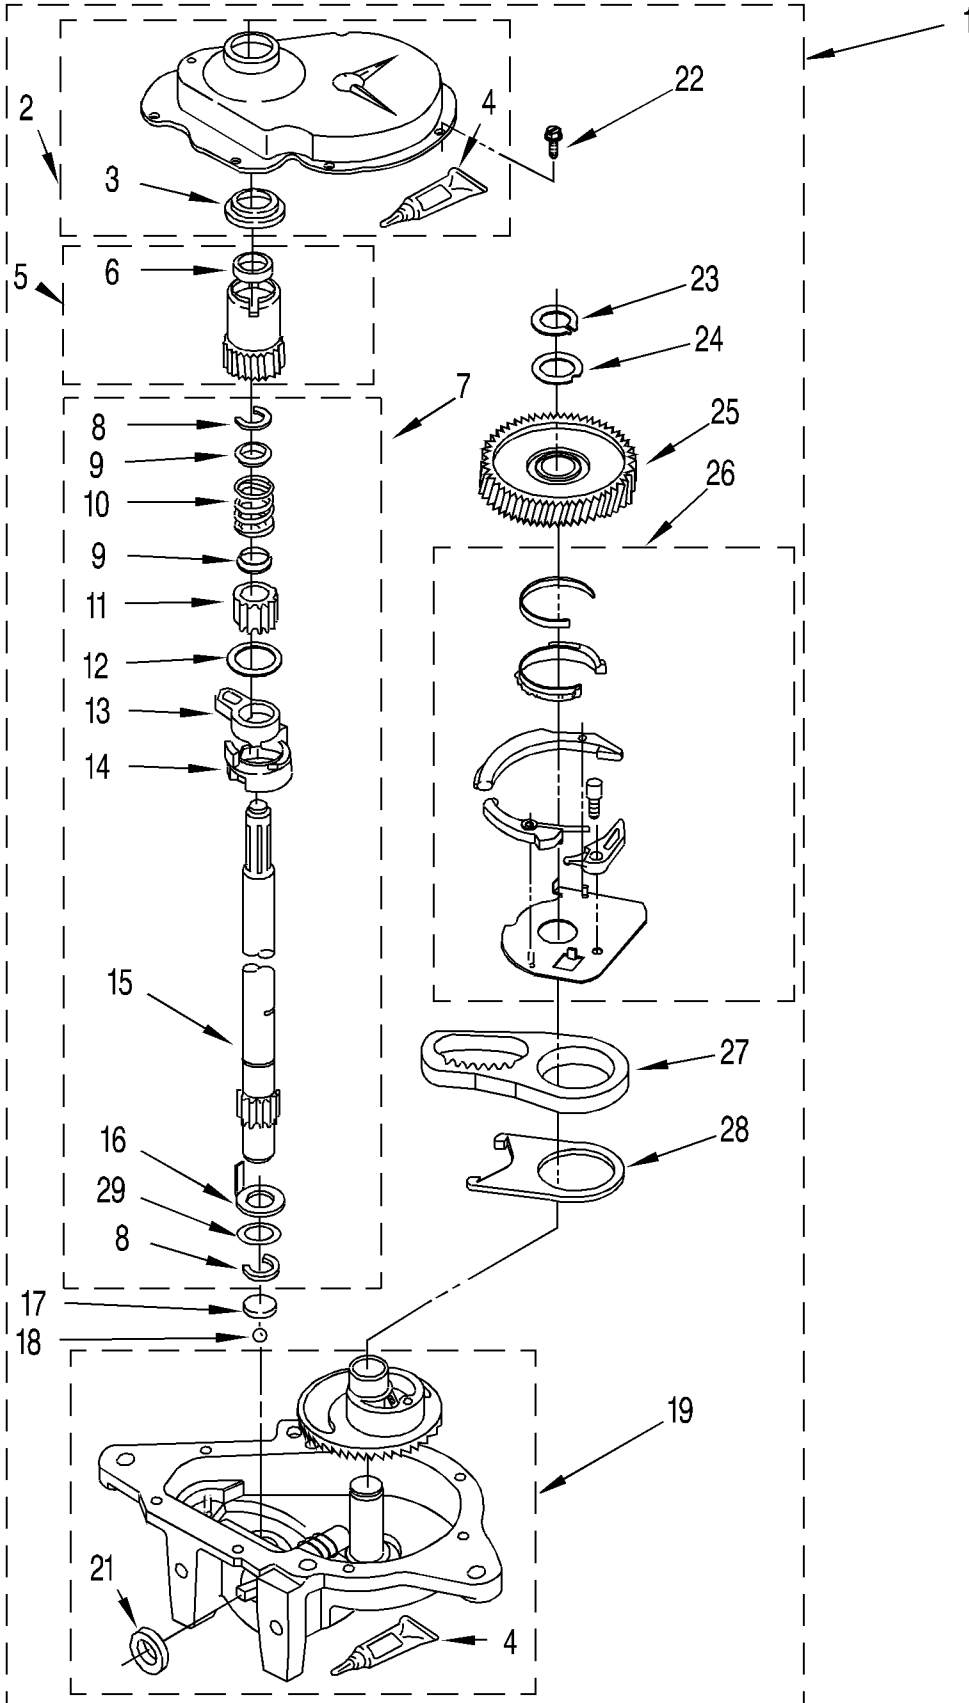

GEARCASE PARTS

For Models: CA2751XYW0, CA2751XYN0, CA2751XYG0
(White) (Almond) (Golden Harvest)

GC-215A