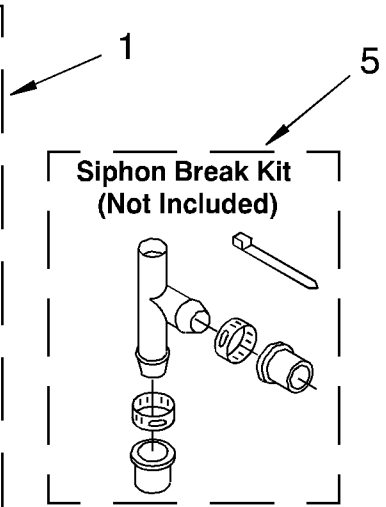

WATER SYSTEM PARTS

For Models: CA2751XYW0, CA2751XYN0, CA2751XYG0
(White) (Almond) (Golden Harvest)

WS400