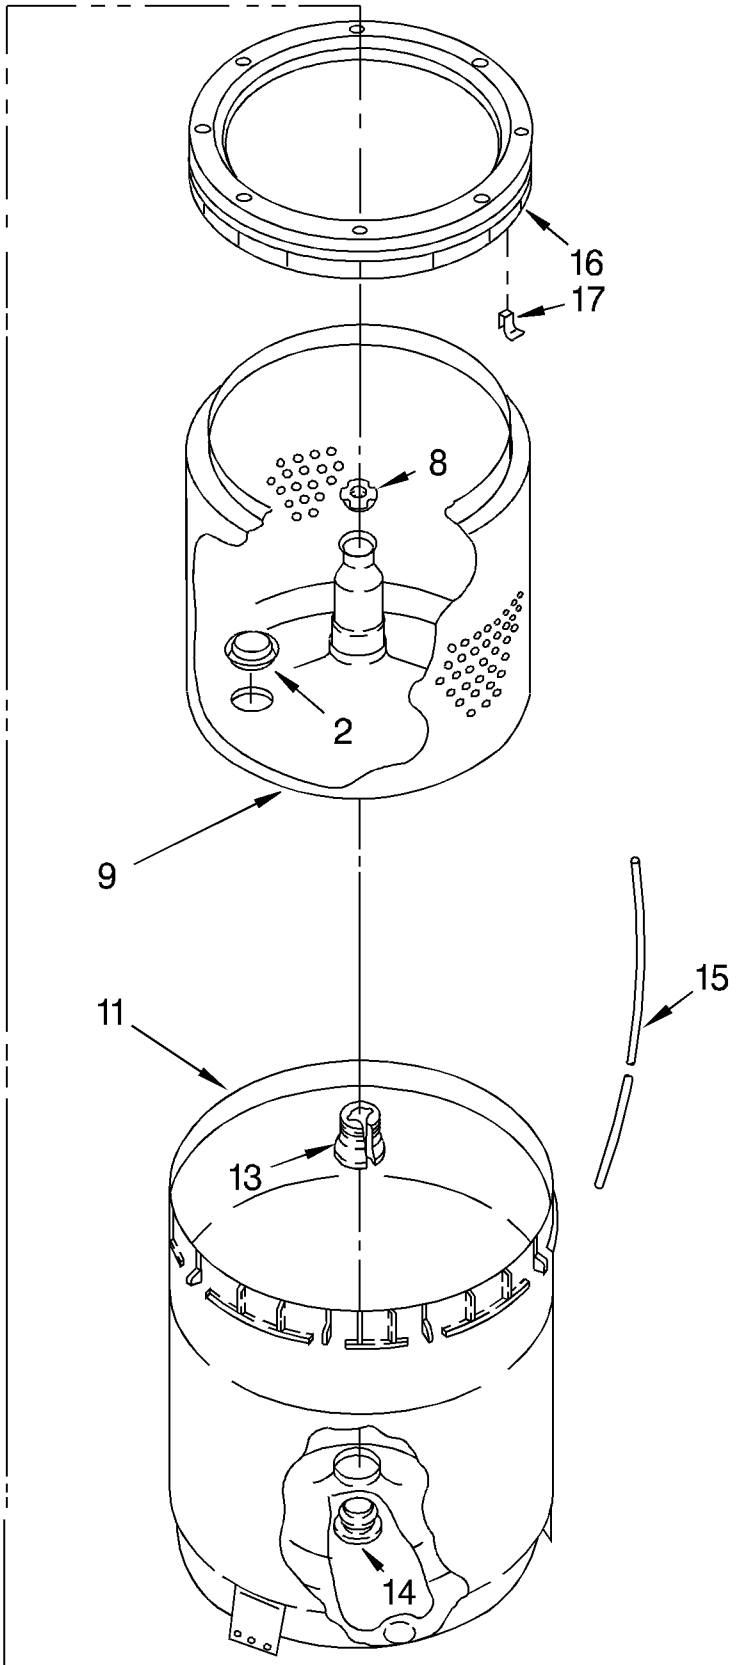

AGITATOR, BASKET AND TUB PARTS

For Models: CA2751XYW0, CA2751XYN0, CA2751XYG0
(White) (Almond) (Golden Harvest)