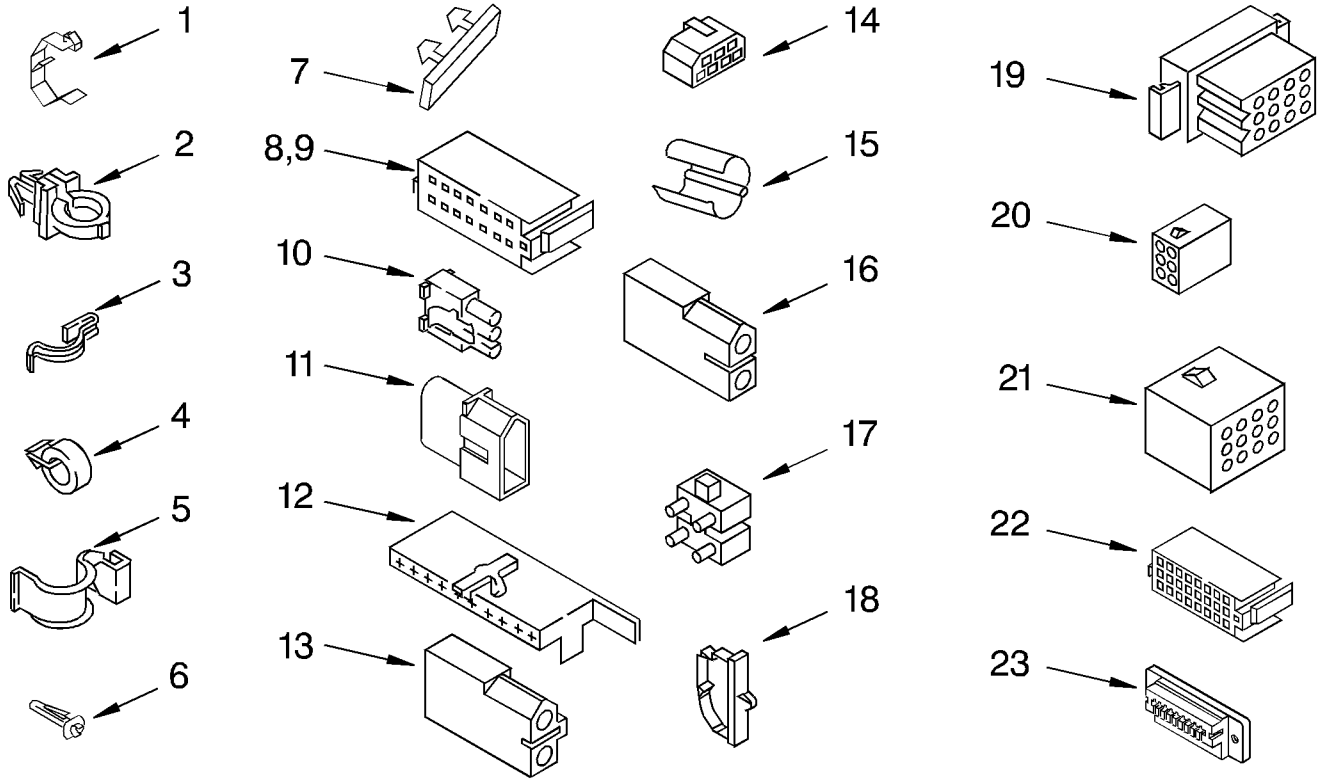

WIRING HARNESS PARTS
For Models: CA2751XYW0, CA2751XYN0, CA2751XYG0
(White) (Almond) (Golden Harvest)