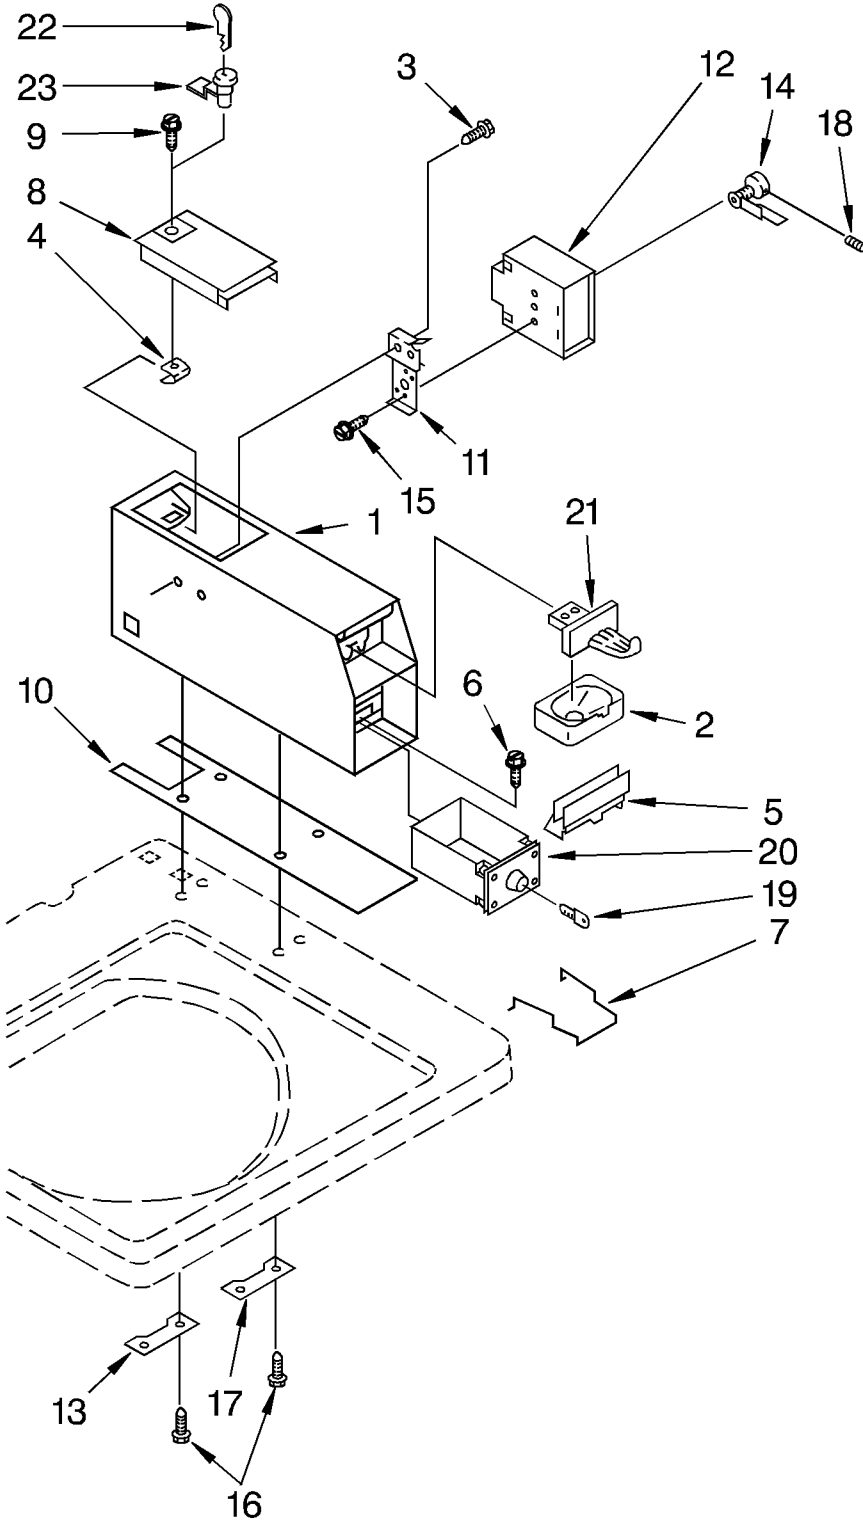

SHIPPING KIT

3348675	Shipping Kit
---------	--------------

CONTROL PANEL PARTS

For Models: CA2751XYW0, CA2751XYN0, CA2751XYG0
(White) (Almond) (Golden Harvest)

1	3353946	Panel, Console
2	3352860	Bracket, Control
3	90767	Screw, 8A X 3/8
4	3355916	Switch, Cycle Selector
5	9424101	Screw, 8-18 X 3/8
6	3347705	End Cap (R.H.)
9	3352457	Lights, Indicator
10	3348109	Lens, Amber (2)
11	3348110	Lens, Yellow (1)
12	3348587	Pushbutton (3)
15	3348542	Switch, Water Level
16	63789	End Cap (L.H.)
17	689559	Nut, Push-In (2)
18	355326	Screw, End Cap To Bracket (4)
22	357572	Clip, Grounding
23	64211	Screw, Console To Top (2)

METER CASE PARTS

For Models: CA2751XYW0, CA2751XYN0, CA2751XYG0
(White) (Almond) (Golden Harvest)

1		Meter Case
	3357357	White
	3357358	Almond
	3357359	Golden Harvest
2	385421	Funnel, Coin
3	339805	Screw, 10-32 X 3/16
4	90406	Nut, Cage
5		Spacer (Money Vault)
	3351150	White
	3351151	Almond
	3351152	Golden Harvest
6		Bolt
	3353994	5/16 - 18 X 2 1/2
	3349065	5/16 - 24 x 1
7	3352295	Guide, Drawer
8		Door, Service
	3351136	White
	3351137	Almond
	3351138	Golden Harvest
9	358409	Screw & Washer
10	3348850	Cushion, Case
11	385575	Bracket, Timer
12	3355023	Timer, 60 Hz.
	3359763	Timer (With 2nd Rinse Cycle)
13	3353813	Plate, Mounting
14	385571	Clutch, Timer
	354987	E-Ring
15	96435	Screw, Timer
16	98445	Screw, 10-16 x 3/4
17	3347825	Plate, Mounting
18	98654	Screw, Set
19		Key, Money Box
20		Money Box With Box
21		Coin Chute
22		Key, Service Door
23		Security Lock & Cam Assembly