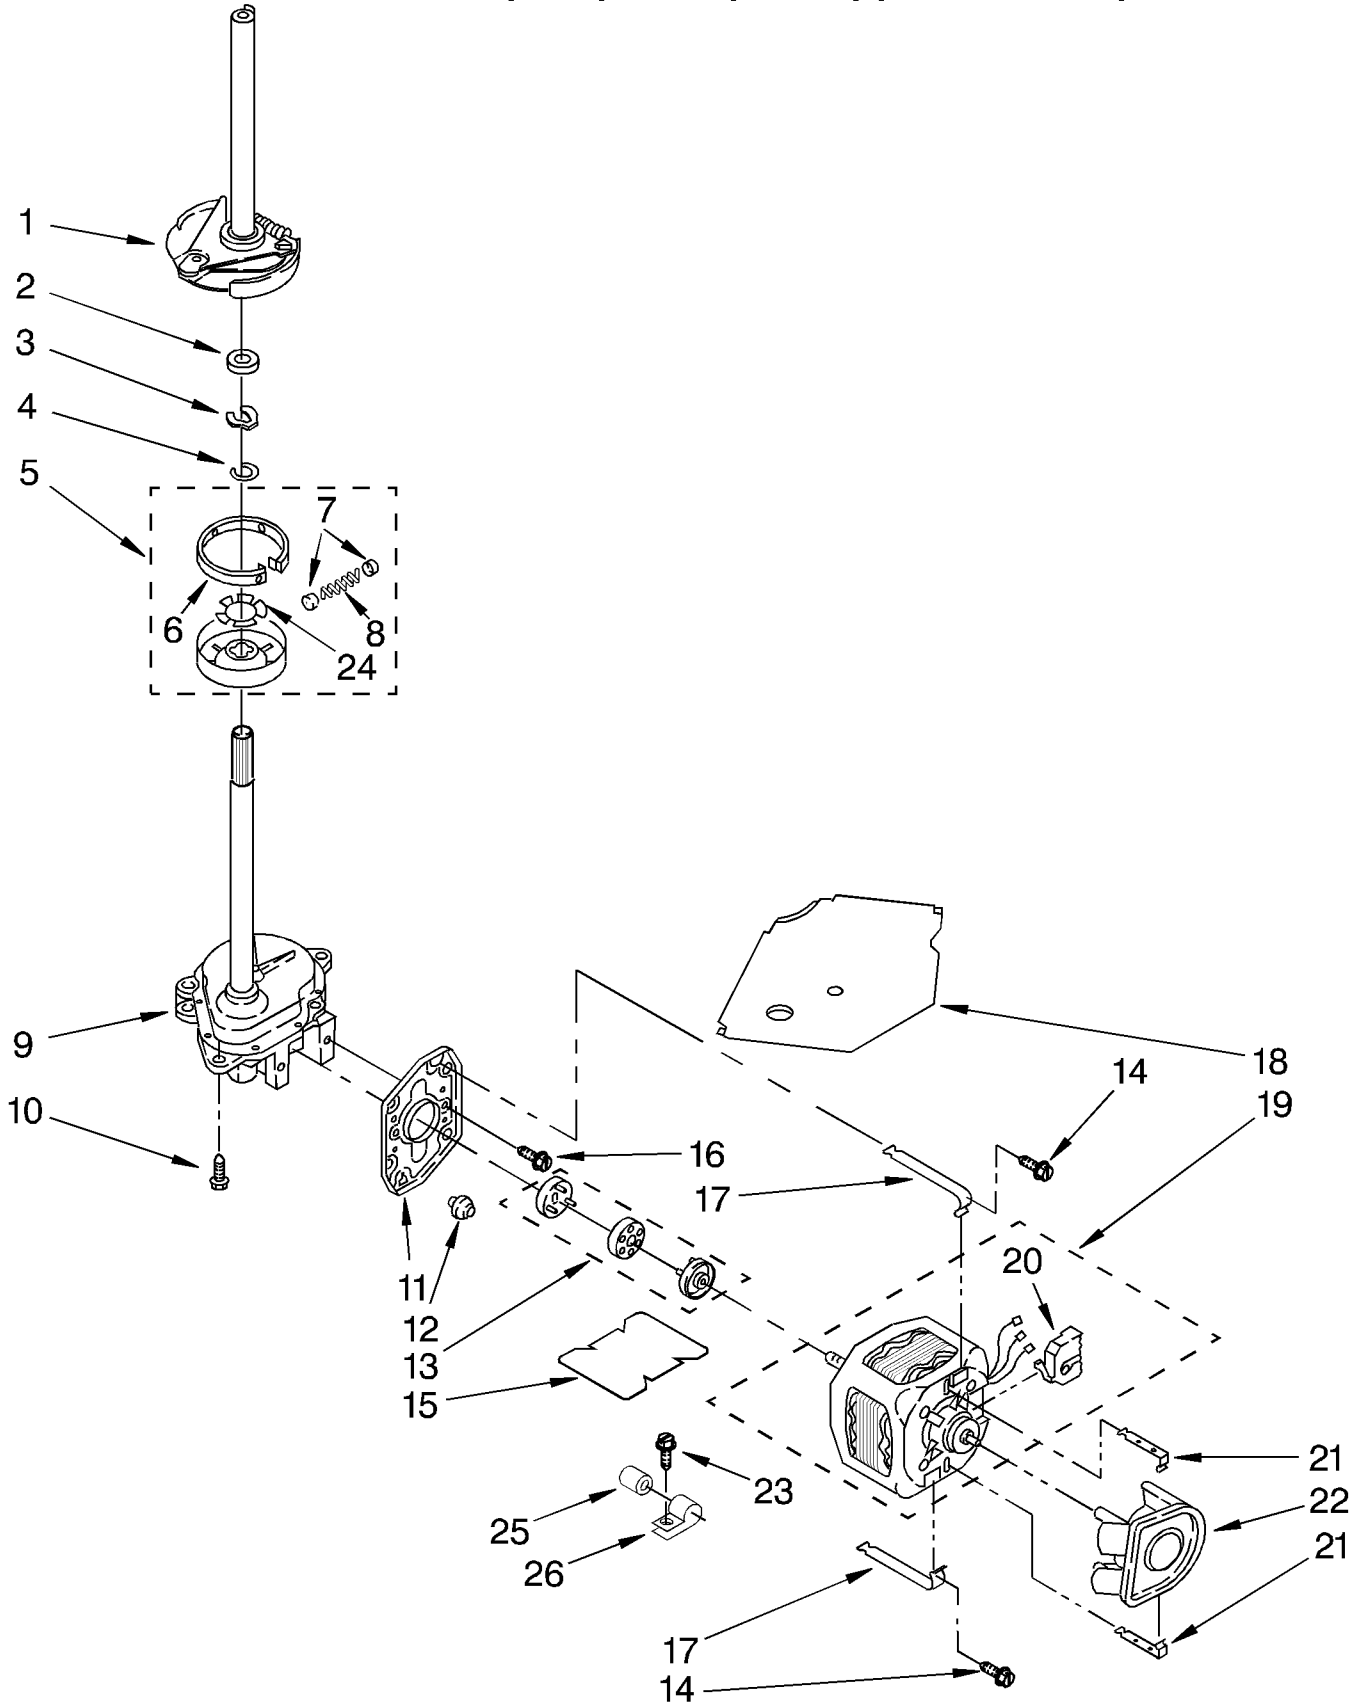

AGITATOR, BASKET AND TUB PARTS

For Models: CA2751XYW0, CA2751XYN0, CA2751XYG0
 (White) (Almond) (Golden Harvest)

1	3355758	Cap, Agitator
2	3352284	Snap-In-Plugs (4)
3	3349610	Clothes Mover
4	358237	Screw & Washer (5/16-24 X 1)
5	3360279	Agitator
6	3360611	Tub Ring
7	3359586	Gasket, Tub Ring
8	21366	Nut, Spanner
9	3349748	Basket
10	387091	Dog, Agitator Clutch
11	63125	Tub
12	3351019	Cam, Agitator
13	389140	Block, Drive
14	383727	Gasket, Centerpost
15	386757	Hose, Pressure Switch
16	387868	Balance Ring (Incl. Item 17)
17	387867	Clip, Balance Ring (8)
18	64002	Seal, Agitator
19	3351014	Spacer, Thrust
20	387094	Cap, Barrier
21	3348855	Seal, Inner Cap
22	3360314	Agitator (Complete Asy.)

BRAKE, CLUTCH, GEARCASE, MOTOR AND PUMP PARTS *

For Models: CA2751XYW0, CA2751XYN0, CA2751XYG0

(White)

(Almond)

(Golden Harvest)

1	388951	Brake & Drive Tube (Complete) (Refer To Brake & Drive Tube
Parts Page For		Further Breakdown)
2	63292	Washer, Spin Tube Thrust
3	62697	Ring, Spin Tube Support
4	63283	Ring, Retainer
5	3350115	Clutch (Complete)
6	388190	Band & Lining, Clutch (Includes Illus. 7 & 8)
7	62646	Cap, Clutch Spring (2)
8	3354731	Spring, Clutch
9	3360630	Gearcase (Complete) (Refer To Gearcase Parts Page For Further
Breakdown)		
10	3357334	Screw, Gearcase To Base (3)
11	62611	Plate, Motor Mount To Gearcase
12	62691	Grommet, Motor (4)
13	62693	Coupling, Motor And Isolation
14	3387485	Screw (2) #10-16 x 5/8
15	3351341	Shield, Motor
16	3357334	Screw
17	3349637	Retainer, Motor (2)
18	3362089	Shield, Tub To Motor
19	3349643	Motor, Main Drive
20	62851	Switch, Main Drive Motor
21	62700	Retainer, Pump (2)
22	3352492	Pump (Complete)
23	9420601	Screw, 10-16 x 5/16
24	3355454	Clip, Anti- Rattle
25	357021	Capacitor
26	357030	Clamp, Capacitor