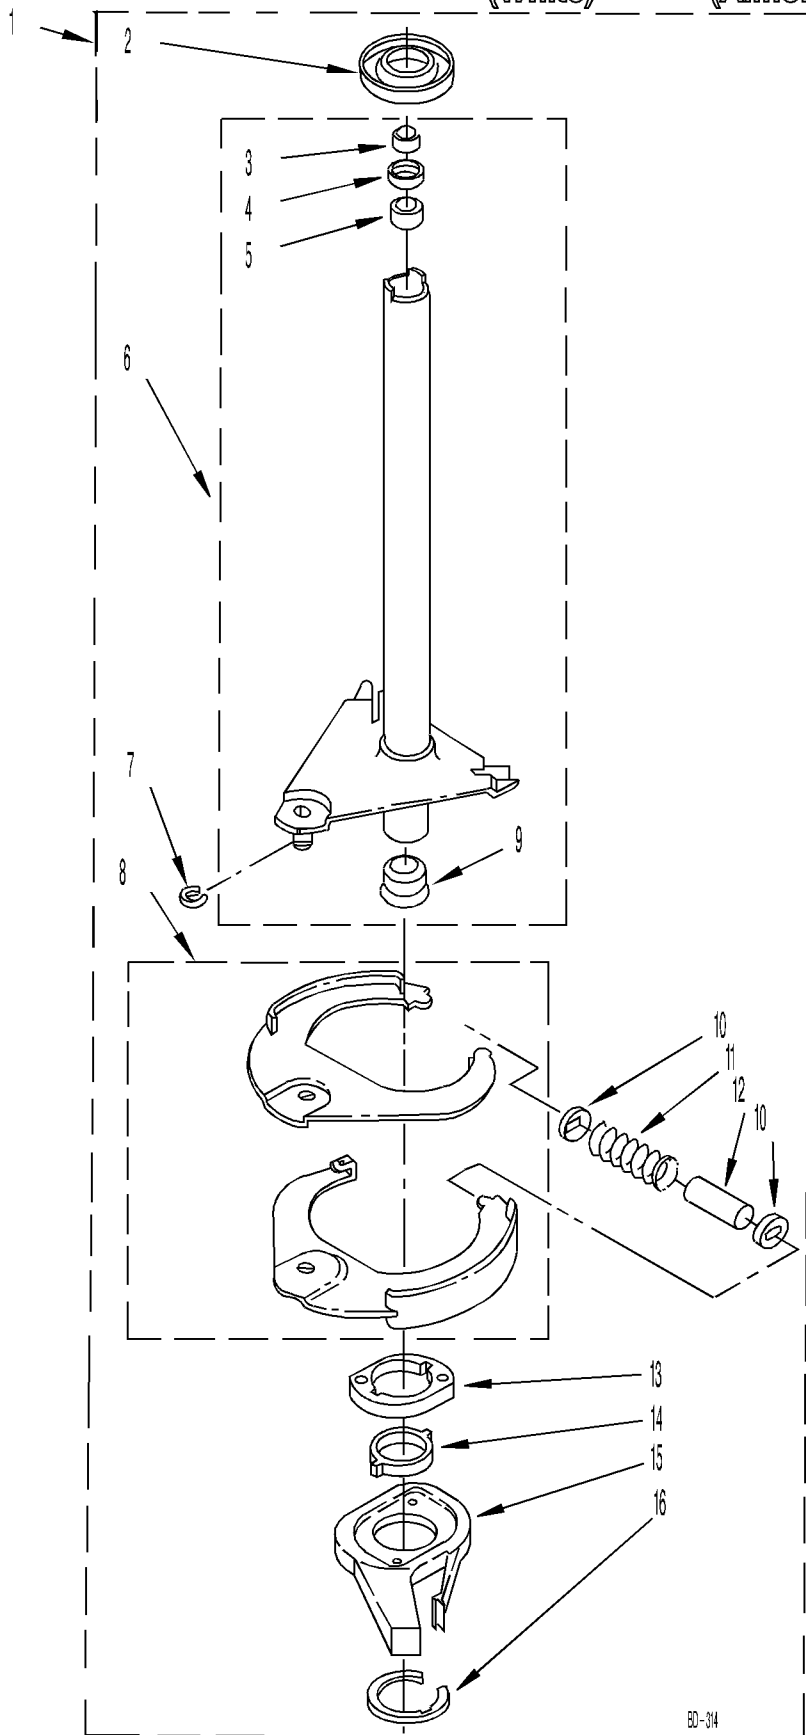

BRAKE AND DRIVE TUBE PARTS

For Models: CA2751XYW0, CA2751XYN0, CA2751XYG0
(White) (Almond) (Golden Harvest)

BD-314