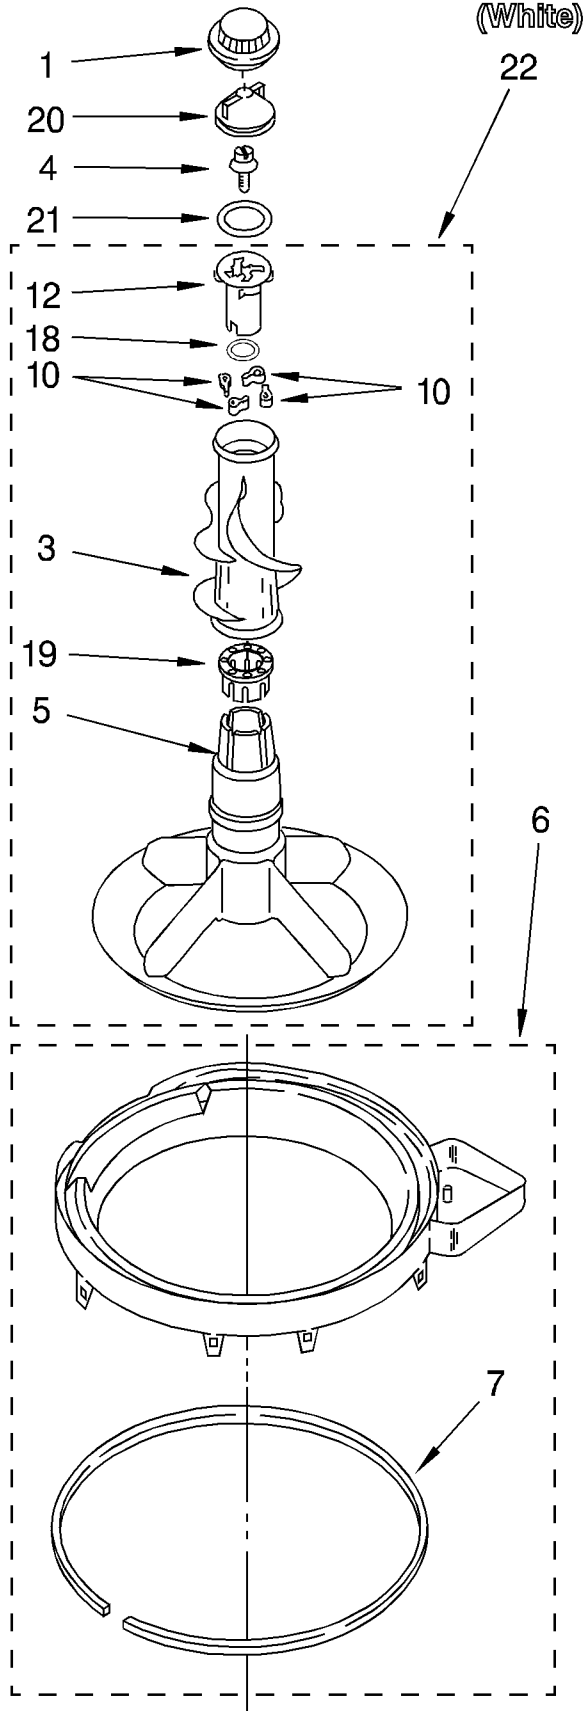

AGITATOR, BASKET AND TUB PARTS

For Models: CA2751XYW0, CA2751XYN0, CA2751XYG0
(White) (Almond) (Golden Harvest)