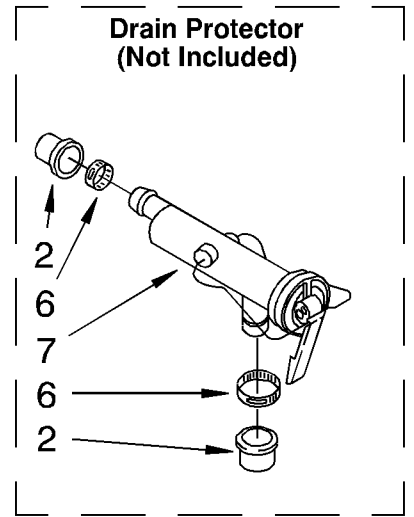

WATER SYSTEM PARTS

For Models: CA2751XYW0, CA2751XYN0, CA2751XYG0
(White) (Almond) (Golden Harvest)

WS400