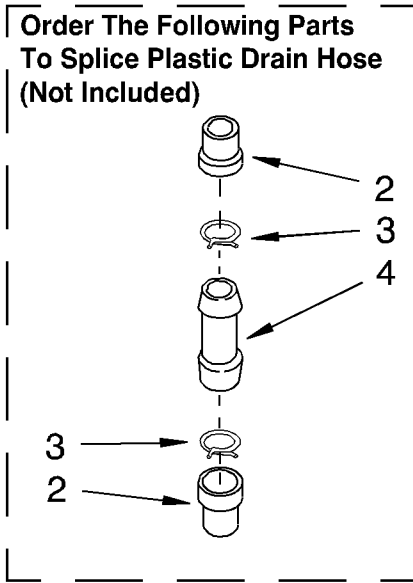

WATER SYSTEM PARTS

For Models: CA2751XYW0, CA2751XYN0, CA2751XYG0
(White) (Almond) (Golden Harvest)

WS400