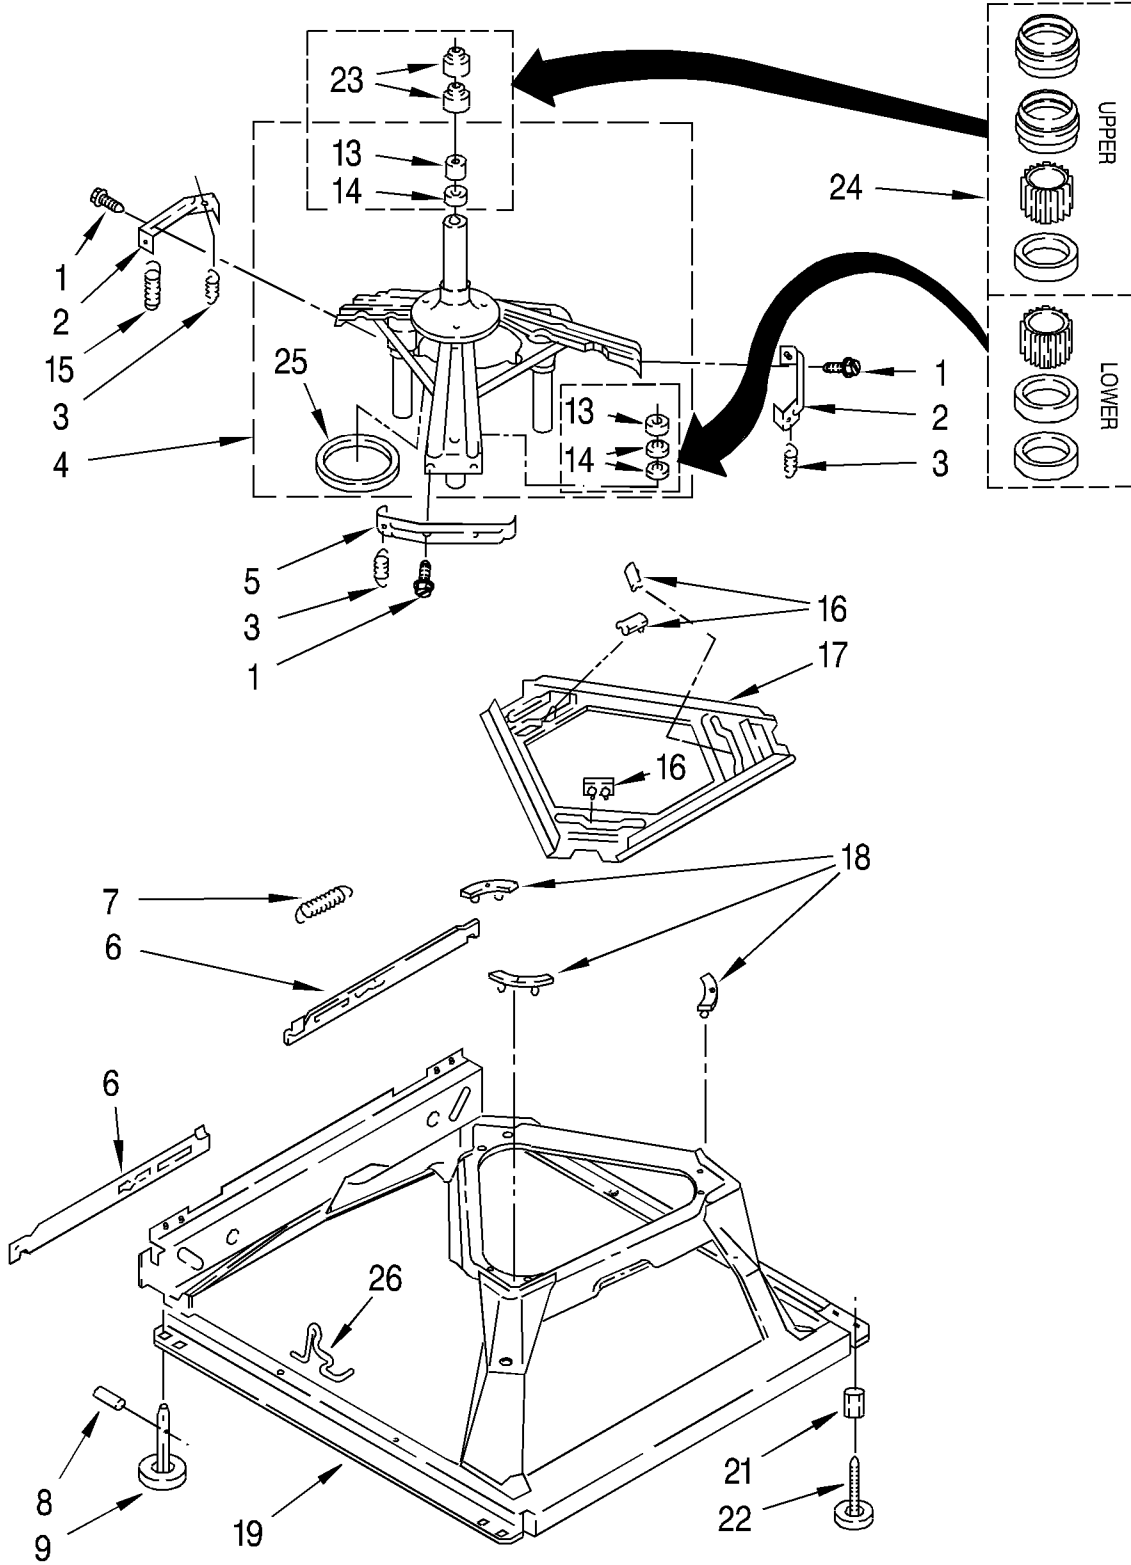

BRAKE, CLUTCH, GEARCASE, MOTOR AND PUMP PARTS *

For Models: CA2751XYW0, CA2751XYN0, CA2751XYG0

(White)

(Almond)

(Golden Harvest)

1	388951	Brake & Drive Tube (Complete) (Refer To Brake & Drive Tube
Parts Page For		Further Breakdown)
2	63292	Washer, Spin Tube Thrust
3	62697	Ring, Spin Tube Support
4	63283	Ring, Retainer
5	3350115	Clutch (Complete)
6	388190	Band & Lining, Clutch (Includes Illus. 7 & 8)
7	62646	Cap, Clutch Spring (2)
8	3354731	Spring, Clutch
9	3360630	Gearcase (Complete) (Refer To Gearcase Parts Page For Further
Breakdown)		
10	3357334	Screw, Gearcase To Base (3)
11	62611	Plate, Motor Mount To Gearcase
12	62691	Grommet, Motor (4)
13	62693	Coupling, Motor And Isolation
14	3387485	Screw (2) #10-16 x 5/8
15	3351341	Shield, Motor
16	3357334	Screw
17	3349637	Retainer, Motor (2)
18	3362089	Shield, Tub To Motor
19	3349643	Motor, Main Drive
20	62851	Switch, Main Drive Motor
21	62700	Retainer, Pump (2)
22	3352492	Pump (Complete)
23	9420601	Screw, 10-16 x 5/16
24	3355454	Clip, Anti- Rattle
25	357021	Capacitor
26	357030	Clamp, Capacitor

MACHINE BASE PARTS

For Models: CA2751XYW0, CA2751XYN0, CA2751XYG0
(White) (Almond) (Golden Harvest)

1	343641	Screw, Bracket Mounting (10-16 x 5/8)
2	64067	Bracket, Spring Outer (2)
3	63907	Spring, Suspension (3)
4	3362087	Support & Brake, Tub
5	64065	Bracket, Spring Outer (L.F.)
6	3348727	Link, Leveling Mechanism (2)
7	62597	Spring, Leveling Mechanism
8	62837	Pin, Knurled
9	62596	Foot, Rear (2)
13	3347047	Bearing, Centerpost (2)
14	357409	Seal, Centerpost (3)
15	388492	Spring, Counterweight
16	62568	Pad, Plate
17	389299	Plate, Suspension (Includes Illus. 16)
18	62602	Pad, Base
19	3359886	Base Assembly (Includes Illus, 6, 7, 8, 9, 18 & 26)
21	3359452	Nut, Lock (3/8-16)
22	389102	Foot, Front (2)
23	356934	Seal, Centerpost (2)
24	285203	Centerpost Bearing Kit (Includes Illus. 13, 14 & 23)
25	63134	Ring, Sound Deadening
26	63806	Retainer, Suspension Spring