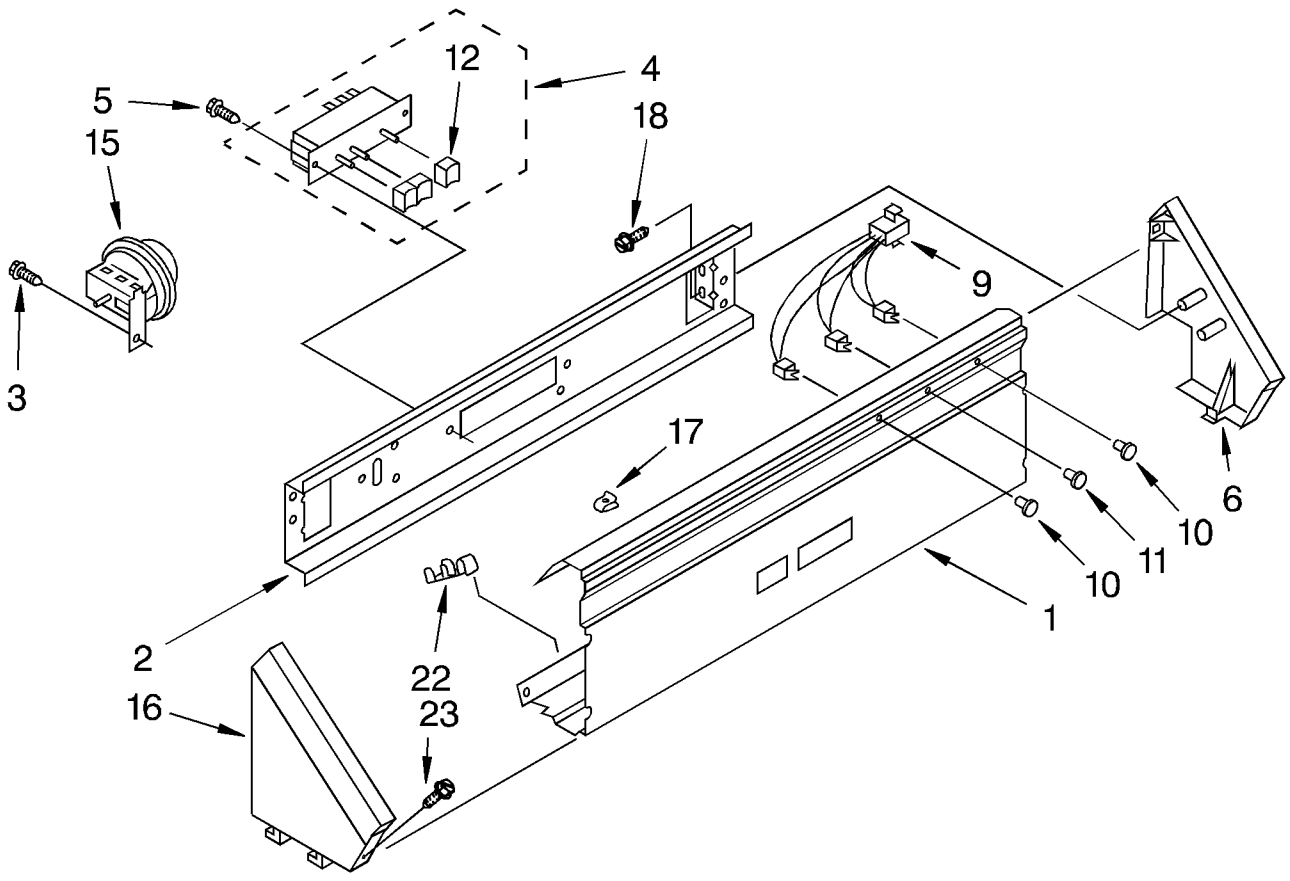

SHIPPING KIT

3348675	Shipping Kit
---------	--------------

CONTROL PANEL PARTS

For Models: CA2751XYW0, CA2751XYN0, CA2751XYG0
(White) (Almond) (Golden Harvest)

1	3353946	Panel, Console
2	3352860	Bracket, Control
3	90767	Screw, 8A X 3/8
4	3355916	Switch, Cycle Selector
5	9424101	Screw, 8-18 X 3/8
6	3347705	End Cap (R.H.)
9	3352457	Lights, Indicator
10	3348109	Lens, Amber (2)
11	3348110	Lens, Yellow (1)
12	3348587	Pushbutton (3)
15	3348542	Switch, Water Level
16	63789	End Cap (L.H.)
17	689559	Nut, Push-In (2)
18	355326	Screw, End Cap To Bracket (4)
22	357572	Clip, Grounding
23	64211	Screw, Console To Top (2)