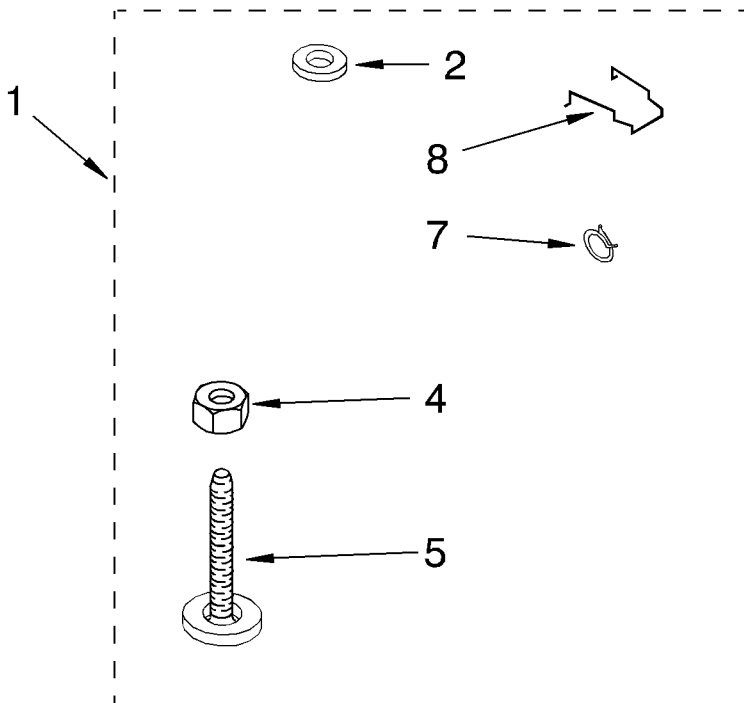

For Models: CA2751XYW0, CA2751XYN0, CA2751XYG0
(White) (Almond) (Golden Harvest)

MISCELLANEOUS PARTS