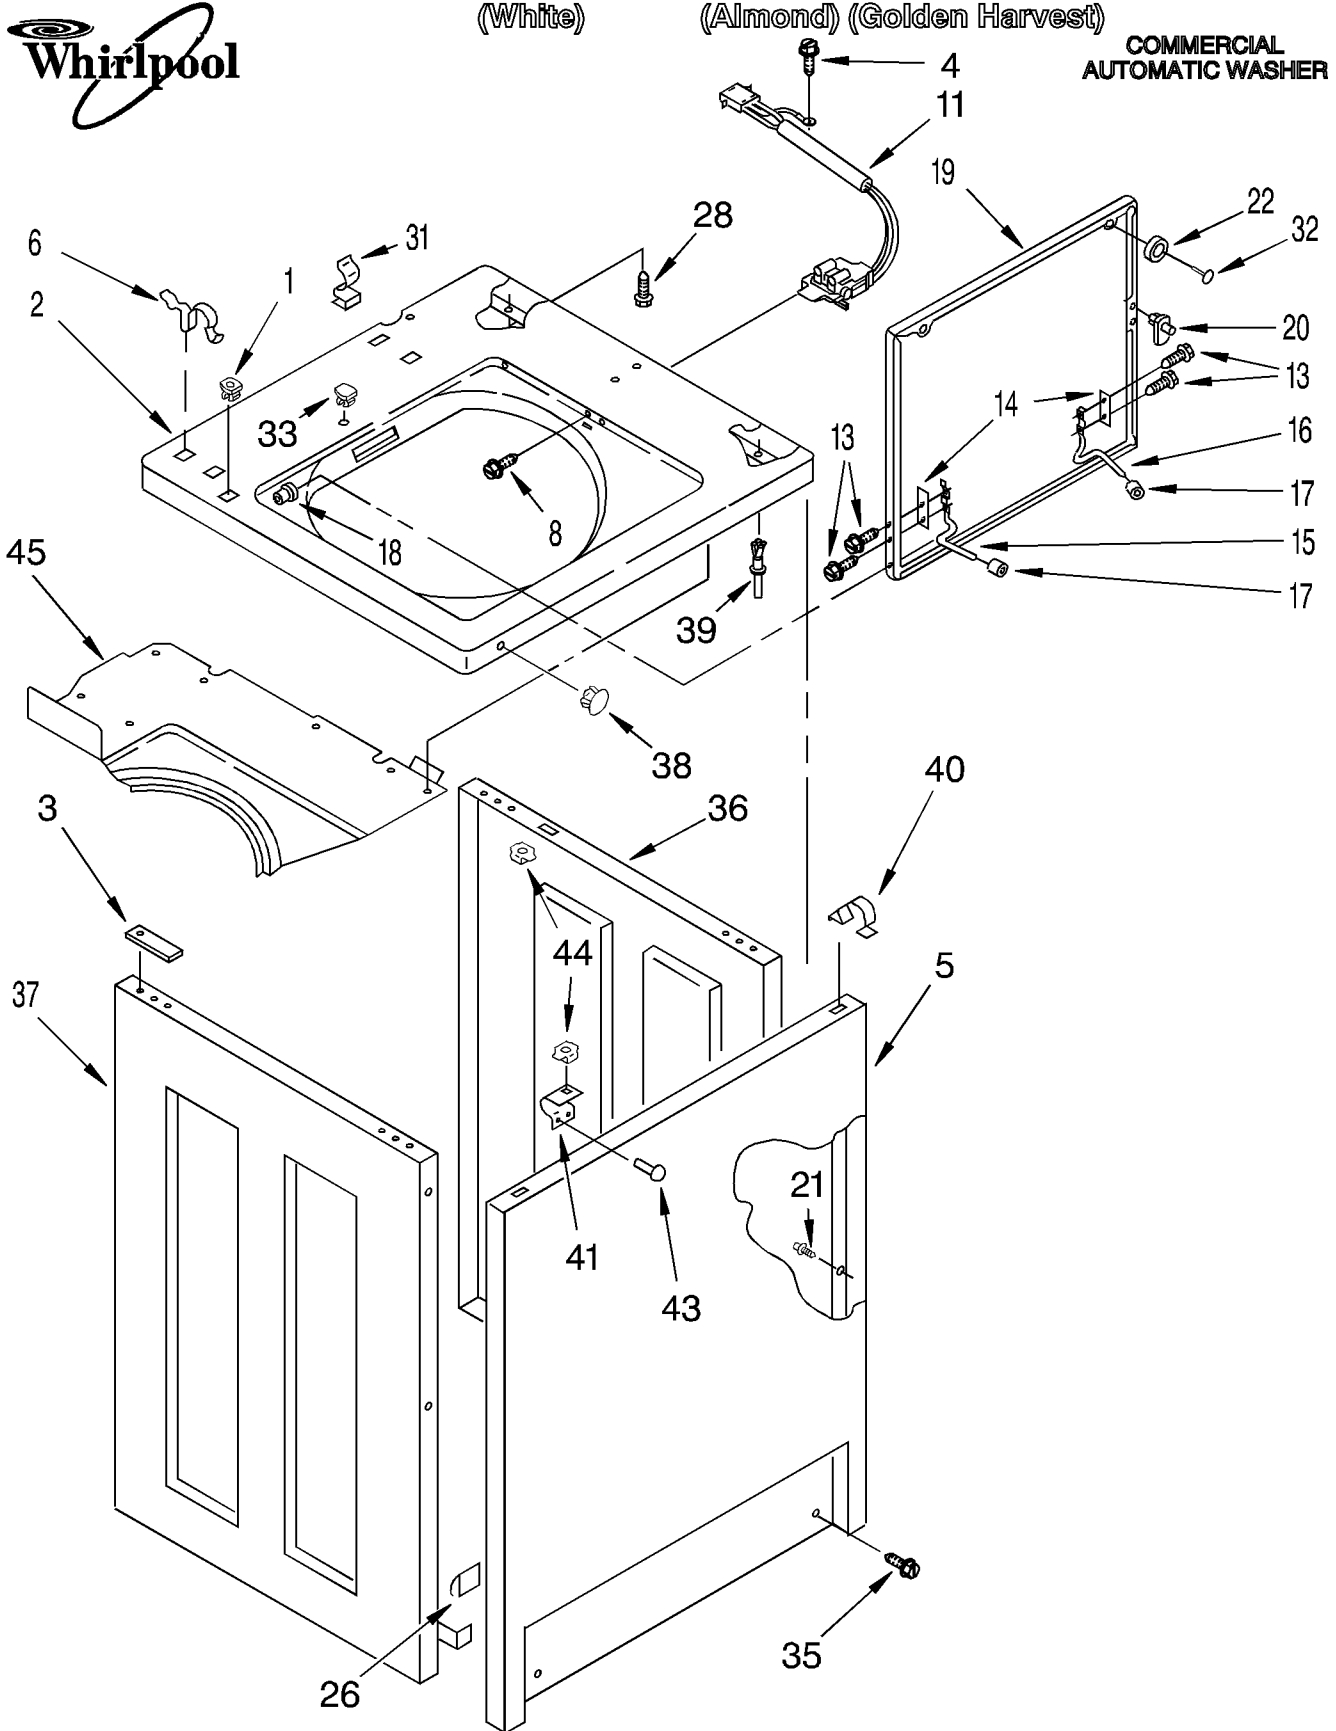

TOP AND CABINET PARTS

For Models: CA2751XYW0, CA2751XYN0, CA2751XYG0
(White) (Almond) (Golden Harvest)

COMMERCIAL
AUTOMATIC WASHER

1	358473	Nut, Push-In (2)
2		Top
	3357346	White
	3357347	Almond
	3357348	Golden Harvest
3	3353950	Spacer, Cabinet To Top (4)
4	384435	Screw
5		Panel, Front
	3358500	White
	3358501	Almond
	3358502	Golden Harvest
6	62780	Clip, Top & Cabinet & Rear Panel (2)
8	3356311	Screw & Washer, Lid Switch (2)
11	3352632	Switch, Lid
	355274	Screw, Lid Hinge Mounting (4)
15	54584	Hinge, Lid (L.H.)
16	91770	Hinge, Lid (R.H.)
17	19119	Bumper, Lid Hinge
18	21258	Bearing, Lid Hinge (2)
19		Lid
	3360831	White
	3360832	Almond
	3360833	Golden Harvest
20	358684	Strike, Lid Switch
21	3366900	Locator (4)
22	356908	Bumper, Lid
26	98234	Clip, Ground (2)
28	3353993	Screw (2)
31	90016	Clip, Harness
32	356907	Rivet, Plastic
33	358472	Stop, Push-In Top
35	3393258	Screw, Panel Mtg. (2)
36		Panel, R. H.
	3353708	White
	3353709	Almond
	3353710	Golden Harvest
37		Panel, L. H.
	3353714	White
	3353715	Almond
	3353716	Golden Harvest
38	387371	Plug, Lock
39	3353949	Pin, Locator (2)
40	18776	Lock (2)
41	3353948	Bracket, Lock
43	63554	Rivet (2)
44	90406	Cage Nut
45	3357851	Shield, Lid Switch