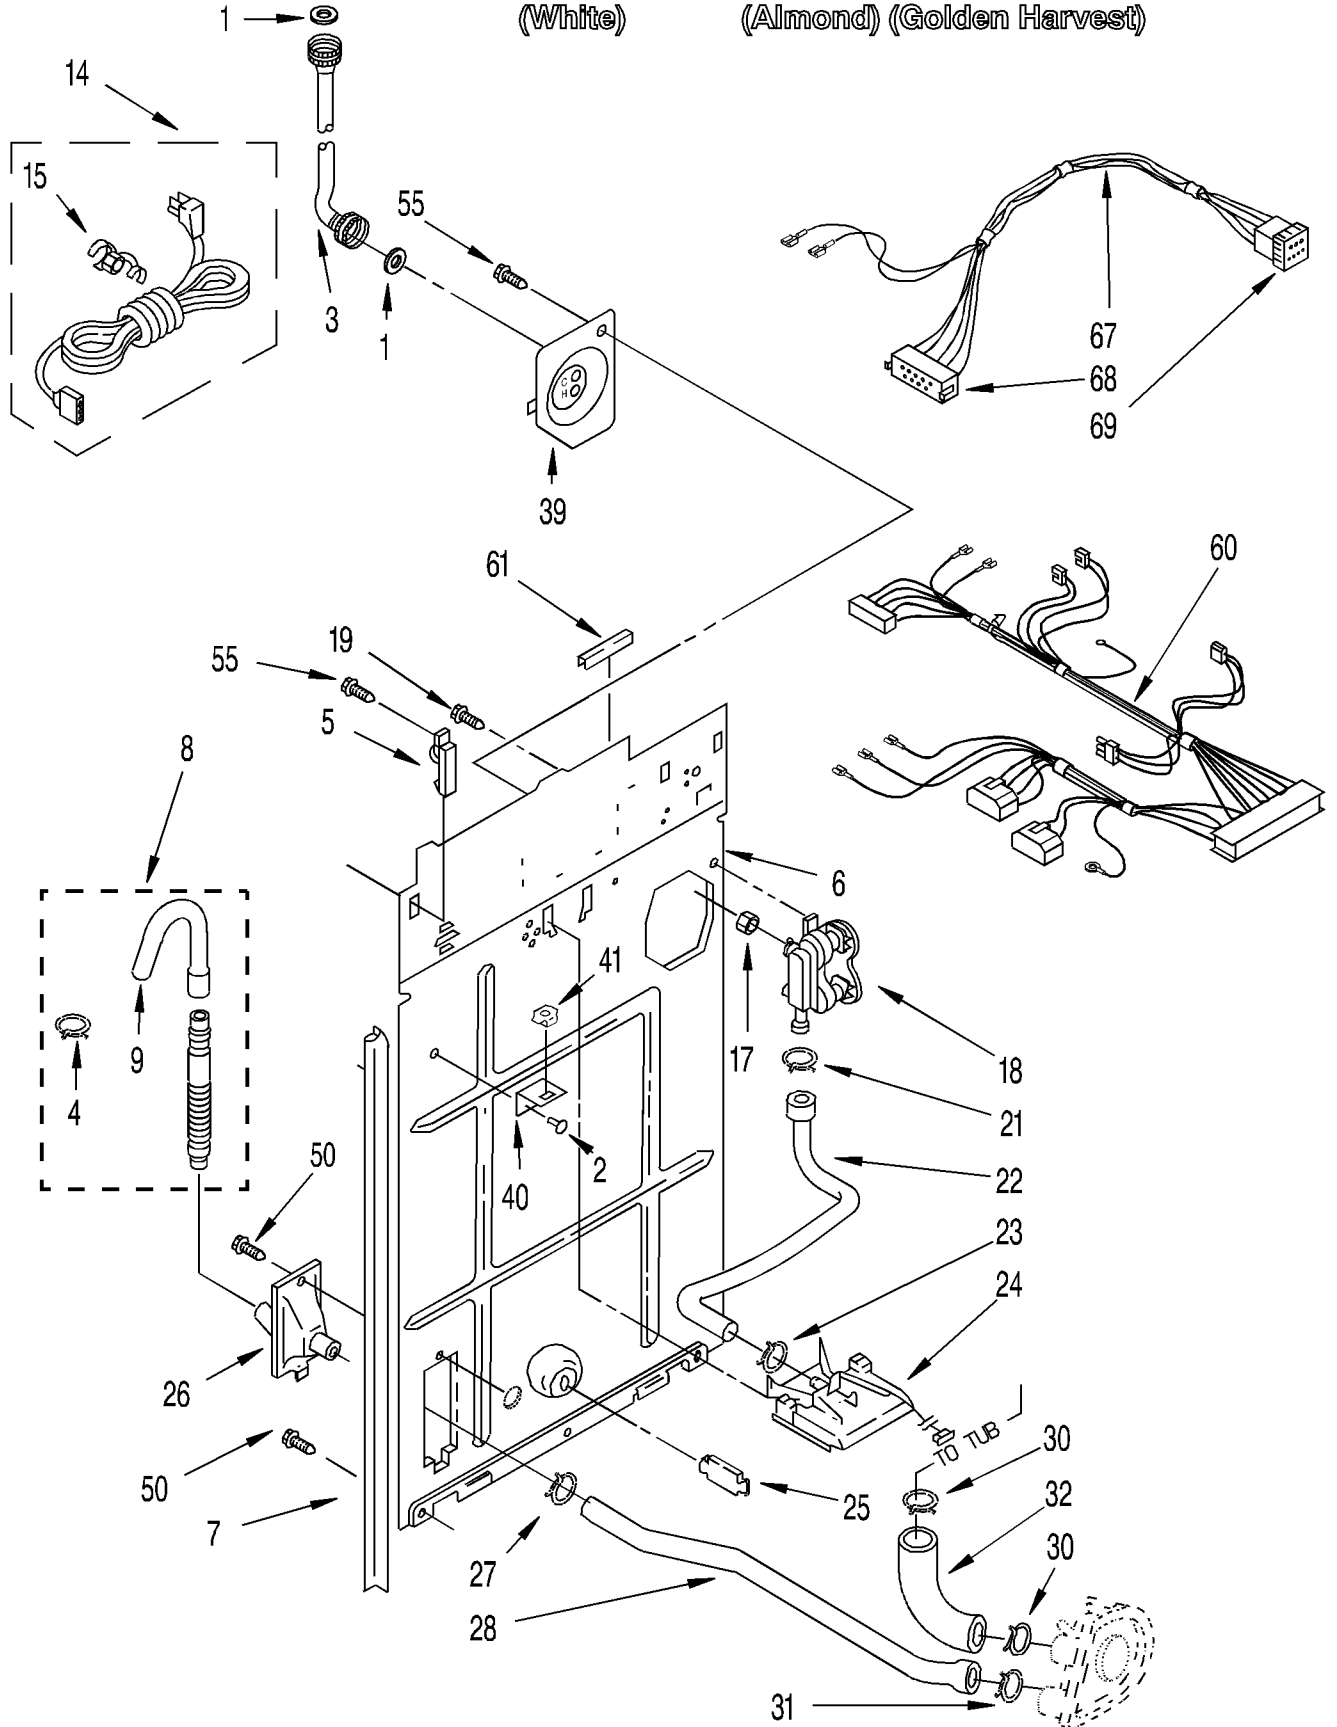

REAR PANEL PARTS

For Models: CA2751XYW0, CA2751XYN0, CA2751XYG0
(White) (Almond) (Golden Harvest)