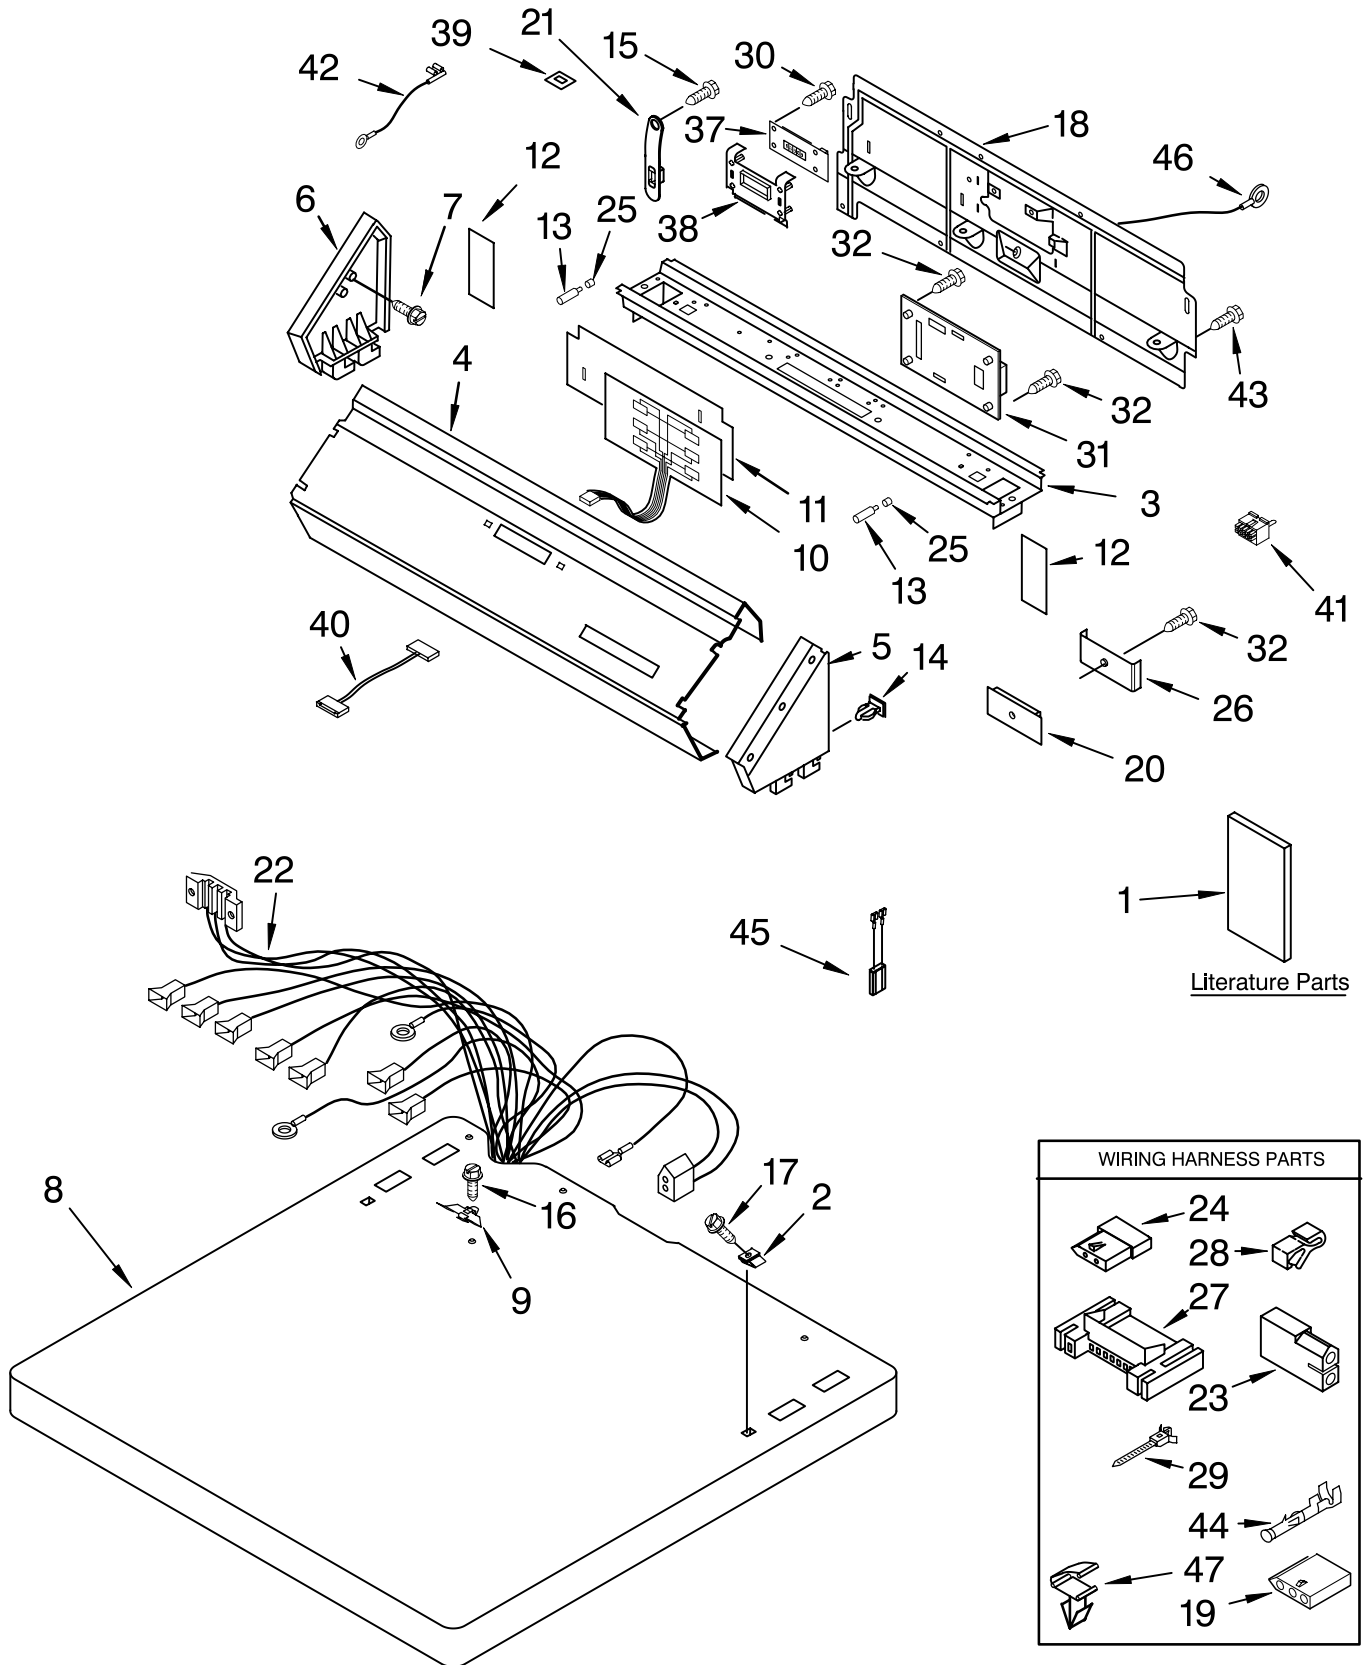

TOP AND CONSOLE PARTS

For Model: CEE2790KQ1
(White)

FOR ORDERING INFORMATION REFER TO PARTS PRICE LIST

TOP AND CONSOLE PARTS

For Model: CEE2790KQ1

(White)

Illus. No.	Part No.	DESCRIPTION	Illus. No.	Part No.	DESCRIPTION	Illus. No.	Part No.	DESCRIPTION
1	LIT8527810	Literature Parts Instructions. Installation	13	3950774	Mounting Stud	27	3395683	Housing, Connector
	LIT8527859	Wiring Diagram	14	689559	Nut, Push-In	28	357572	Clip, Ground
	LIT8527811	Tech Sheet	15	3390647	Screw, 8-18 x 1/2	29	3391018	Tie, Cable
	LIT8533549	Service Parts List	16	3393918	Screw, 8-18 x 11/32	30	90767	Screw, 8-18 x 3/8
2	357213	Nut, Push-In	17	8281182	Screw 8-18 x 1-1/4	31	3407165	Board, Control
3	3978881	Bracket, Control	18	8317305	Panel, Rear (Upper)	32	3393909	Screw, 8-32 x 7/8
4	8527821	Panel, Control	19	3936144	Connector, 3-Circuit	37	3407166	Board, Display
5	3949737	Cap, End (R.H.)	20	3955405	Plug, Panel	38	3406980	Lens, Display
6	3949734	Cap, End (L.H.)	21	8318255	Strap, Console	39	3363338	Clip (3)
7	97787	Screw, 11-16 x 3/4	22	8529985	Harness, Main	40	3955147	Wire Harness (Display)
8	3978884	Top	23	717252	Receptacle (2-Way)	41	3955146	Harness, Jumper (Controller)
9	3355753	Clip, Static Ground	24	717253	Receptacle (2-Way)	42	3401706	Wire, Ground (Control Board)
10	3407171	Switch, Membrane	25	3951768	Cap, Stud	43	90864	Screw, 10-24 x 1/2 (Ground)
11	3950773	Backer Plate	26	3955406	Plug, Retainer	44	94614	Terminal
12	3950775	Backer Plate Side (2)				45	3406197	A.C. Line Filter
						46	3398893	Ground Wire
						47	3394427	Clip, Harness