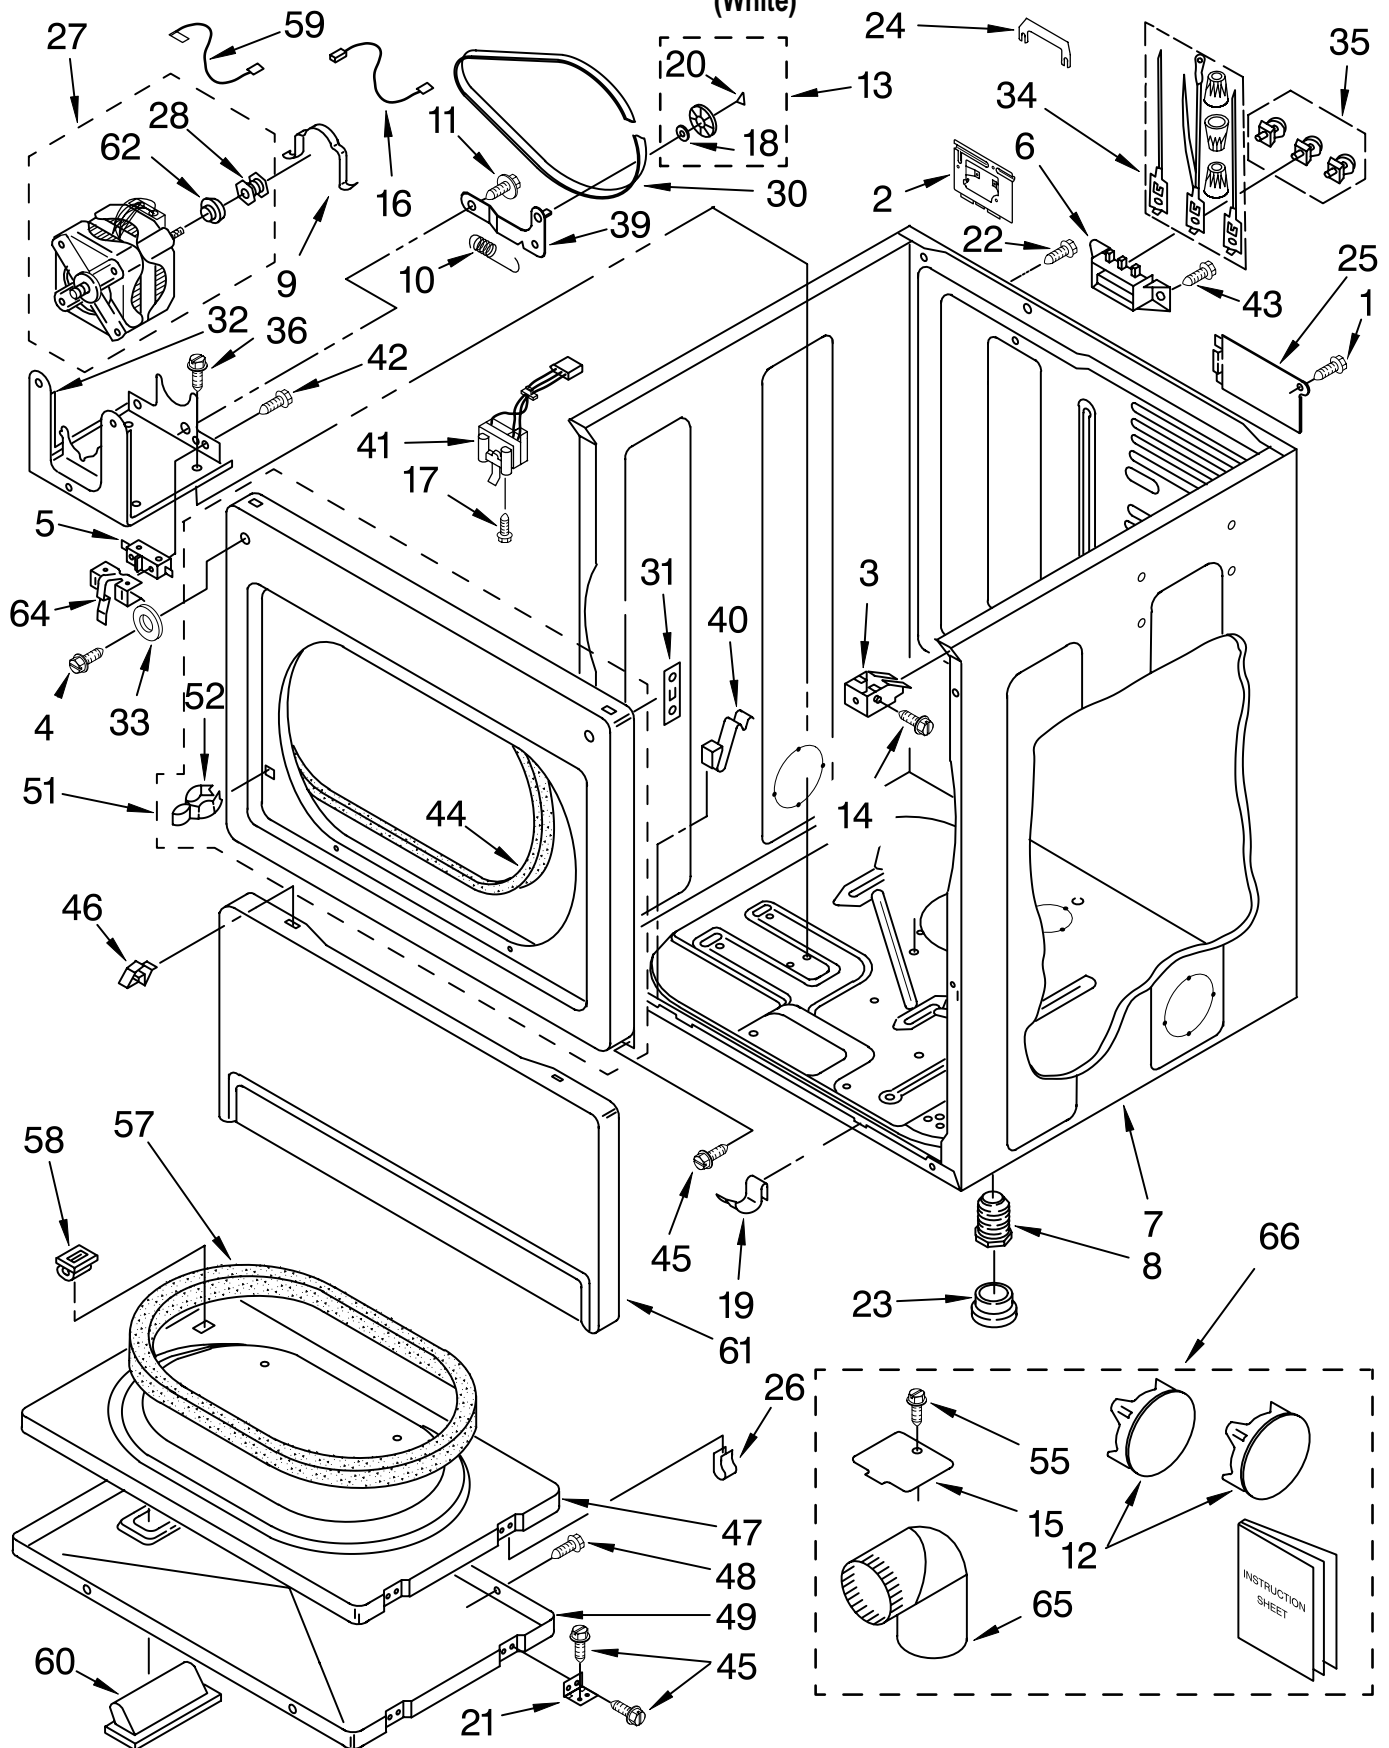

CABINET PARTS

For Model: CEE2790KQ1

(White)

FOR ORDERING INFORMATION REFER TO PARTS PRICE LIST

CABINET PARTS

For Model: CEE2790KQ1
(White)

Illus. No.	Part No.	DESCRIPTION	Illus. No.	Part No.	DESCRIPTION	Illus. No.	Part No.	DESCRIPTION
1	304231	Screw, 8-16 x 1/2	20	690997	Tri-Ring	43	3390814	Screw, 8-18 x 3/8
2	8528315	Adapter, Terminal Block	21	3389247	Hinge And Pin (2)	44	3387242	Seal, Front Panel
3	3391846	Clip, Front Panel (2)	22	697776	Screw, 10-32 x 5/8	45	342055	Screw, 8-18 x 1/2
4	3393258	Screw, 10-16 x 1/2	23	3391943	Boot, Foot	46	3388229	Retainer
5	3394881	Switch, Broken Belt	24	8528129	U-Bracket	47	3392563	Door, Rear
6	3397659	Block, Terminal	25	8528316	Cover, Terminal Block	48	694091	Screw, 8-18 x 3/8
7	8310656	Cabinet	26	3389249	Nut, "U" (4)	49	3387872	Door, Front
8	3392100	Foot, Dryer (Plastic)	27	8538264	Motor Assembly (60 Hz.)	51	3393081	Front Panel
	279810	Foot - Optional (Extended Length Package Of 2) (Not Included)	28	3389627	Pulley	52	696144	Strike, Door
9	660658	Clamp, Motor (2)	30	3387610	Belt, Drive	55	693995	Screw, 8-18 x 3/8
10	3387374	Spring, Idler	31	3390902	Clip, Door Hinge (2)	57	3390735	Seal, Door
11	3389420	Retainer, Idler	32	3387118	Bracket, Motor	58	3392538	Catch, Door Assembly
12	697750	Plug, Multivent	33	3392186	Washer	59	3398948	Wire, Jumper
13	3388672	Pulley Assembly	34	279318	Terminal, Brass & Tinned (3) (Includes Ill. 35)	60	3389522	Handle, Door
14	3391915	Screw, 10-16 x 1	35	279393	Terminal Block Screw Kit (For Terminal Block)	61	697215	Panel, Toe
15	3394331	Plate, Cover	36	3390663	Screw, 10-16 x 1/2	62	3393657	Restrainer, Belt
16	3394081	Wire, Belt Switch	39	3388674	Bracket, Idler	64	8066120	Lever, Snap Switch
17	697773	Screw, 6-20 x 7/8	40	3388600	Clip, Lint Duct	65	279731	4" - 90° Elbow
18	233520	Washer, Thurst	41	3406109	Door Switch Assembly	Optional Parts Not Included		
19	297092	Clip (2)	42	98129	Screw, 6-20 x 1-1/16	Dryer Exhaust Kit (For Side & Bottom Venting)		
						66	279818	White

FOR ORDERING INFORMATION REFER TO PARTS PRICE LIST