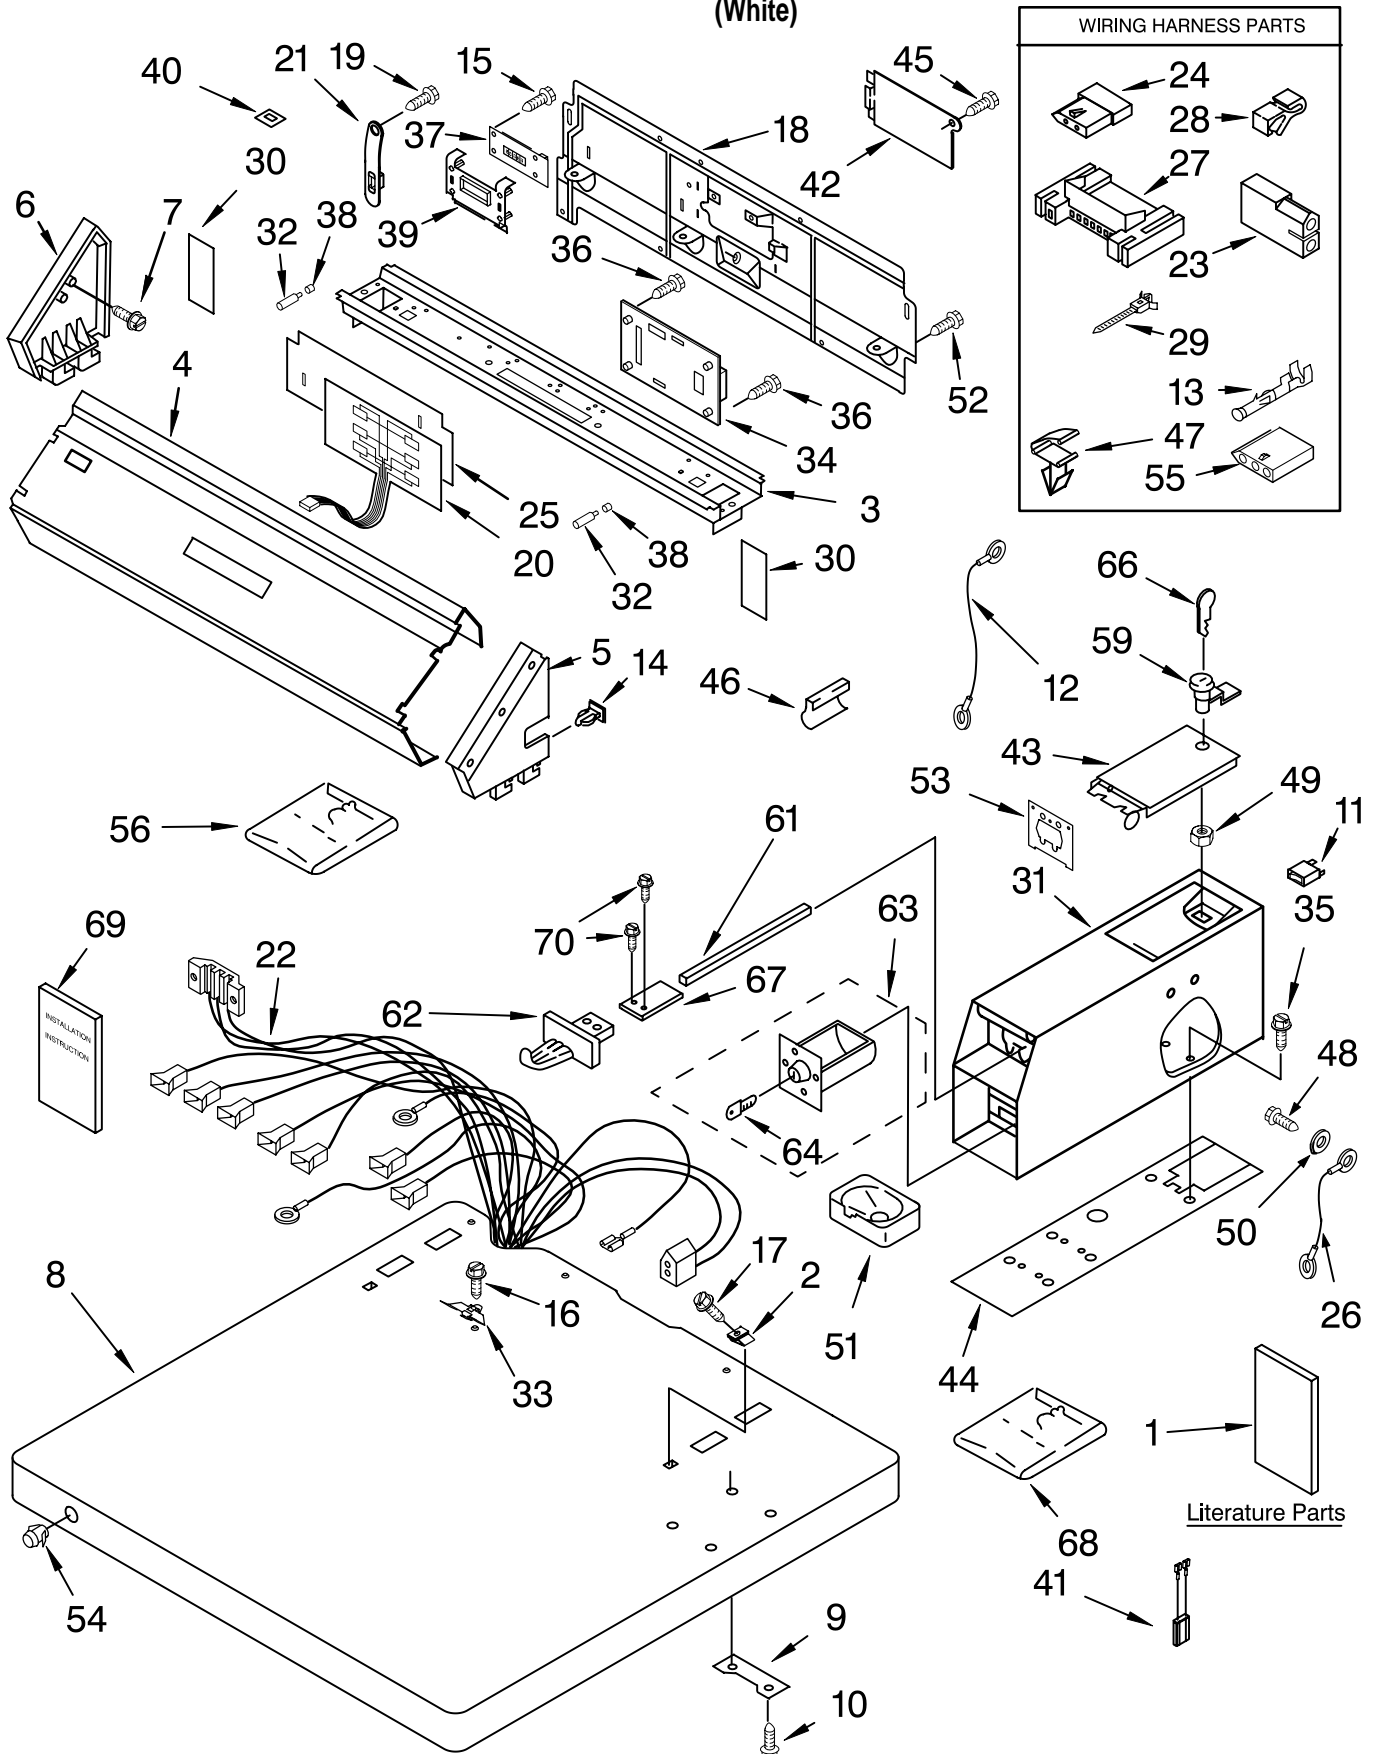

For Model: CEP2760KQ1
(White)

FOR ORDERING INFORMATION REFER TO PARTS PRICE LIST

TOP AND CONSOLE PARTS

For Model: CEP2760KQ1

(White)

Illus. No.	Part No.	DESCRIPTION	Illus. No.	Part No.	DESCRIPTION	Illus. No.	Part No.	DESCRIPTION
1	LIT8528107	Literature Parts Instructions Installation	33	3355753	Clip, Static Ground			Coin Mechanism Parts, May Be Ordered From Whirlpool or The Vendor(s) Listed Below.
	LIT8530962	Wiring Diagram	34	3407149	Board, Control	59	8316526	
	LIT8527807	Tech Sheet	35	3349065	Screw, 5/16-24 x 1	61	8318517	Bolt, Slide Mechanism
	LIT8533545	Service Parts List	36	3393909	Screw, 8-32 x 7/8	62	8316520	Slide Mechanism (Vertical 8-Coin) (Dollar Vend) Inserts (Not Shown)
2	357213	Nut, Push-In	37	3407150	Board, Display			8316264 Blank
3	3950800	Bracket, Control	38	3951768	Cap, Mounting Stud			8316265 25¢
4	8527822	Panel, Control	39	3949599	Lens, Display	63	8316525	Money Box W/Lock Key (Money Box)
5	8316516	Cap, End (R.H.)	40	3363338	Clip	64		(When Ordering, Specify Vendor and Key Number)
6	3949734	Cap, End (L.H.)	41	3406197	A.C. Inline Filter	66		Key (Service Door) (When Ordering, Specify Vendor and Key Number)
7	97787	Screw, 11-16 x 3/4	42	8317342	Cover, Terminal Block	67	8316523	Extension
8	3954665	Top	43	3351136	Door, Service	68	8316524	Kit, Decal
9	3347825	Plate-Mounting (2)	44	3954812	Cushion, Meter Case	69	8316532	Installation Instructions Coin Kit
10	98445	Screw, 10-16 x 3/4	45	3390814	Screw, 8-18 x 3/8	70	3400086	Screw, 10-32 x 3/8
11	3402784	Switch, Diagnostic	46	686770	Protector, Support			
12	3397996	Wire, Ground	47	3394427	Clip, Harness			
13	94614	Terminal	48	339805	Screw, 10-32 x 1/16			
14	689559	Nut, Push-In	49	90406	Nut-Cage			
15	3390646	Screw, 8-18 x 5/16	50	3400900	Washer			
16	3393918	Screw, 8-18 x 11/32	51	385421	Funnel, Coin			
17	8281182	Screw, 8-18 x 1-1/4	52	339554	Screw, 10-16 x 5/16			
18	3978608	Panel, Rear (Upper)	53	3954761	Chute Adapter Plate Assembly (Includes Illus. #51)			
19	3390647	Screw, 8-18 x 1/2	54	387371	Lock, Plug *Also Available			
20	3407158	Switch, Membrane		358290	Top Lock			
21	8318255	Strap, Console	55	3936144	Connector, 3-Circuit			
22	8529987	Harness, Main	56	3954807	Kit, Vertical 8-Coin (Includes Illus. 59-62-63 66-67-68 & 69)			
23	717252	Receptacle (2-Way)						
24	717253	Receptacle (2-Way)						
25	3950773	Backer Plate						
26	340025	Wire, Ground (Meter Box)						
27	3395683	Housing, Connector						
28	357572	Clip, Ground						
29	3391018	Tie, Cable						
30	3950775	Backer Plate Side (2)						
31	3406994	Case, Meter						
32	3950774	Mounting Stud						