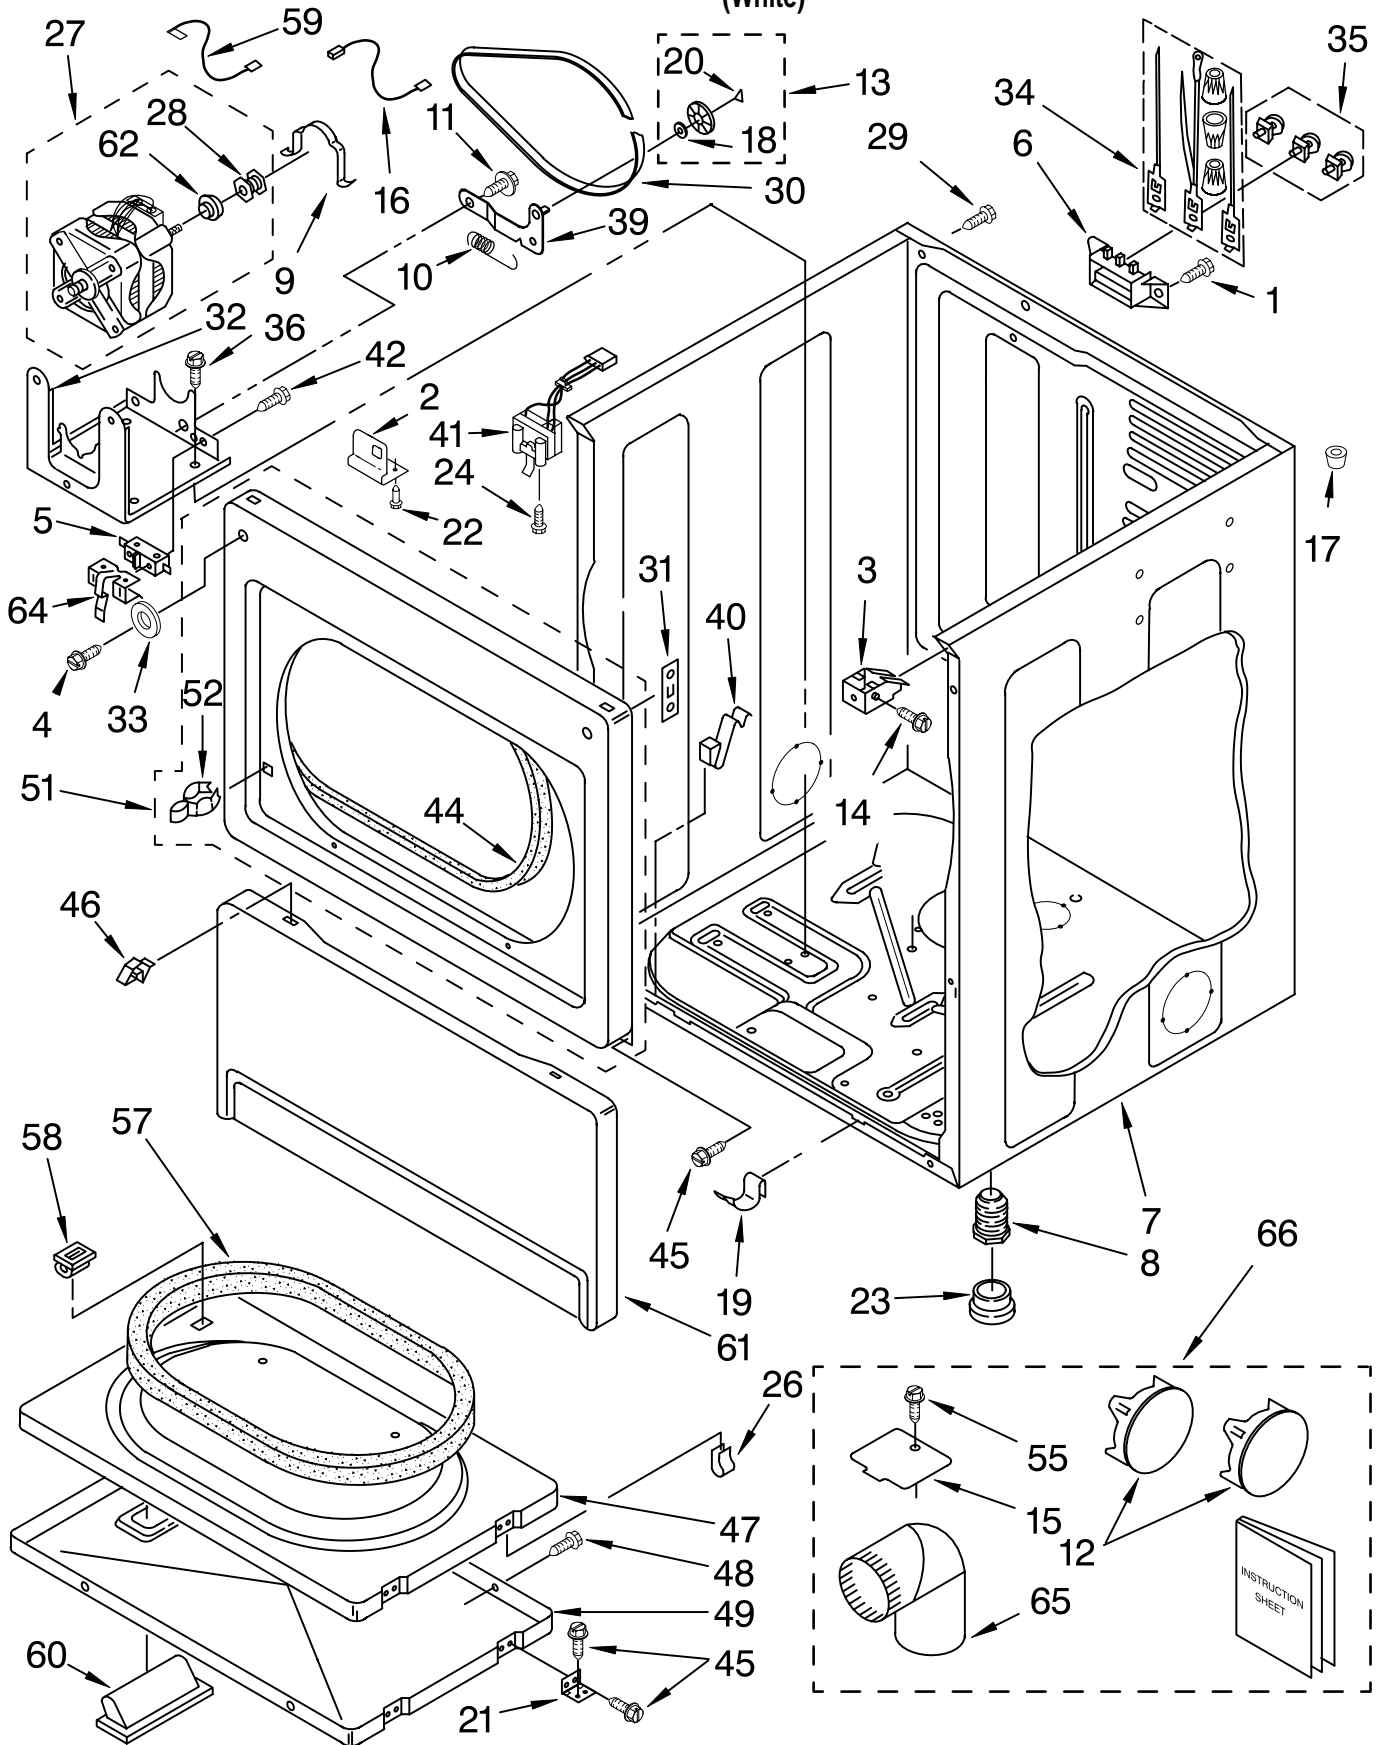

CABINET PARTS

For Model: CEP2760KQ1

(White)

FOR ORDERING INFORMATION REFER TO PARTS PRICE LIST

CABINET PARTS

For Model: CEP2760KQ1

(White)

Illus. No.	Part No.	DESCRIPTION	Illus. No.	Part No.	DESCRIPTION	Illus. No.	Part No.	DESCRIPTION
1	3393008	Screw, 10-16 x 1/2	23	3391943	Boot, Foot	46	3388229	Retainer
2	3353948	Bracket, Lock	24	697773	Screw, 6-20 x 7/8	47	3392563	Door, Rear
3	3391846	Clip, Front Panel (2)	26	3389249	Nut, "U" (4)	48	694091	Screw, 8-18 x 3/8
4	3393258	Screw, 10-16 x 1/2	27	8538264	Motor Assembly (60 Hz.)	49	3387872	Door, Front
5	3394881	Switch, Broken Belt	28	3389627	Pulley	51	3393081	Front Panel
6	3397659	Block, Terminal	29	697776	Screw, 10-32 x 5/8	52	696144	Strike, Door
7	8310656	Cabinet	30	3387610	Belt, Drive	55	693995	Screw, 8-18 x 3/8
8	3392100	Foot, Dryer (Plastic)	31	3390902	Clip, Door Hinge (2)	57	3390735	Seal, Door
	279810	Foot - Optional (Extended Length Package Of 2) (Not Included)	32	3387118	Bracket, Motor	58	3392538	Catch, Door Assembly
9	660658	Clamp, Motor (2)	33	3392186	Washer	59	3398948	Wire, Jumper
10	3387374	Spring, Idler	34	279318	Terminal, Brass & Tinned (3) (Includes Ill. 35)	60	3389522	Handle, Door
11	3389420	Retainer, Idler	35	279393	Terminal Block Screw Kit (For Terminal Block)	61	697215	Panel, Toe
12	697750	Plug, Multivent	36	3390663	Screw, 10-16 x 1/2	62	3393657	Restrainer, Belt
13	3388672	Pulley Assembly	39	3388674	Bracket, Idler	64	8066120	Lever, Snap Switch
14	3391915	Screw, 10-16 x 1	40	3388600	Clip, Lint Duct	65	279731	4" - 90° Elbow
15	3394331	Plate, Cover	41	3406109	Door Switch Assembly	Optional Parts Not Included		
16	3394081	Wire, Belt Switch	42	98129	Screw, 6-20 x 1-1/16	Dryer Exhaust Kit (For Side & Bottom Venting)		
17	356674	Cone, Wedge	44	3387242	Seal, Front Panel	66	279818	White
18	233520	Washer, Thurst	45	342055	Screw, 8-18 x 1/2			
19	297092	Clip (2)						
20	690997	Tri-Ring						
21	3389247	Hinge And Pin (2)						
22	63554	Rivet (2)						

FOR ORDERING INFORMATION REFER TO PARTS PRICE LIST