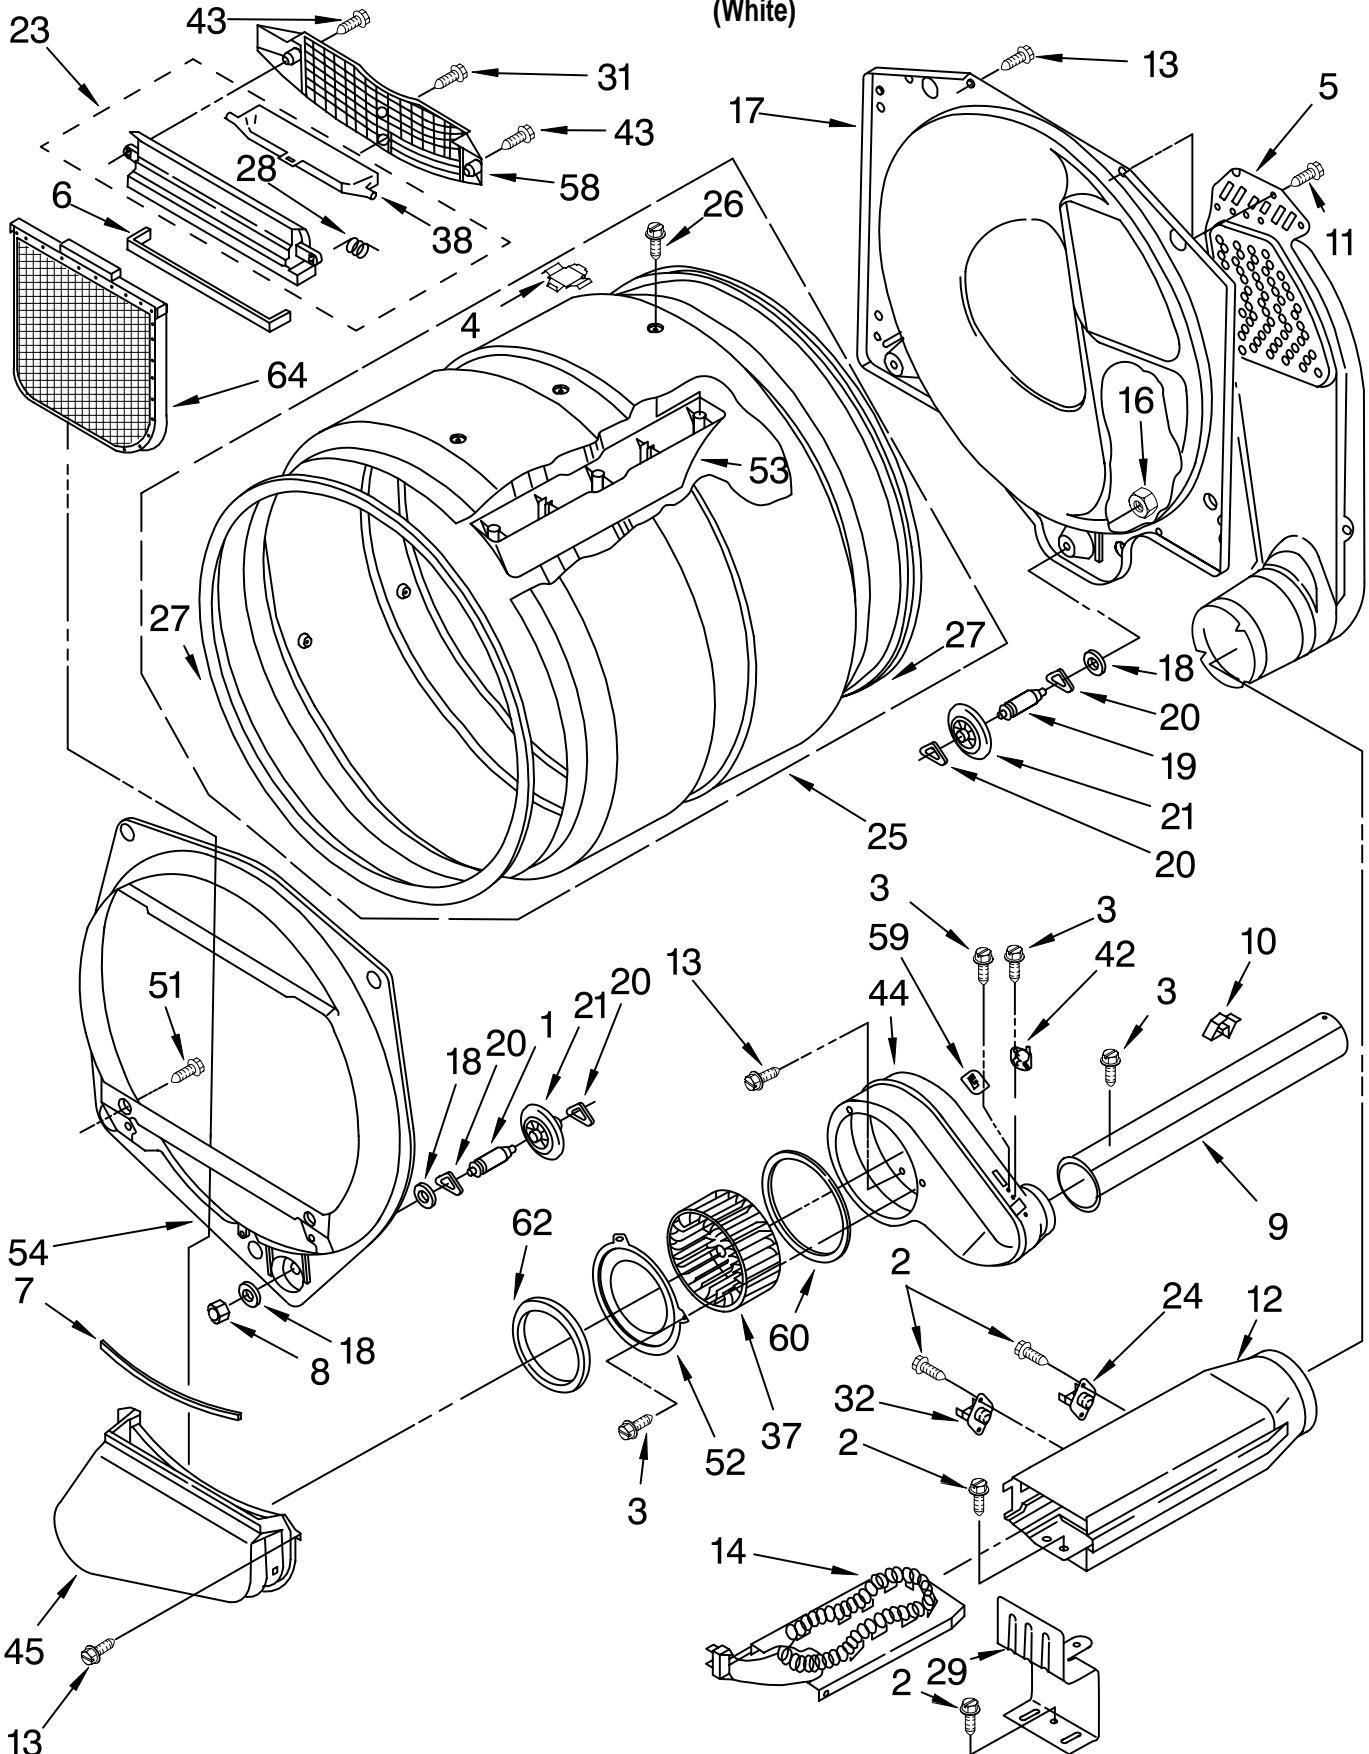

BULKHEAD PARTS

For Model: CEP2760KQ1

(White)

FOR ORDERING INFORMATION REFER TO PARTS PRICE LIST

BULKHEAD PARTS

For Model: CEP2760KQ1
(White)

Illus. No.	Part No.	DESCRIPTION	Illus. No.	Part No.	DESCRIPTION	Illus. No.	Part No.	DESCRIPTION
1	3399508	Shaft, R.H. Thread	17	3387809	Bulkhead, Rear	38	3394984	Door, Lint
2	90767	Screw, 8-18 x 3/8	18	3387459	Washer, Support			Screen
3	3390646	Screw, 8-18 x 5/16	19	3399509	Shaft, L.H. Thread	42	3387138	Thermostat,
4	8066086	Drum Hole Plug	20	690997	Ring, Tri			Internal-Bias
5	697354	Air Duct Assembly	21	8536973	Roller, Support	43	3387230	Screw, 10-16 x 3/4
6	697813	Seal, Outlet Housing	23	3394985	Housing, Outlet	44	8541568	Housing, Blower
7	697814	Seal, Drum Front	24	8318314	Thermal Cut-Off (Includes Illus. 32)	45	8530036	Lint Duct Assembly
8	3359452	Nut, 3/8 x 16 (R.H.)	25	8318215	Drum Complete	51	3357011	Screw, 10-16 x 1/2
9	8318486	Exhaust Pipe	26	97787	Screw, 11-16 x 3/4	52	697771	Cover, Blower (Includes Illus. Nos. 60 & 62)
10	3388229	Clip	27	697694	Seal, Drum	53	697693	Baffle, Drum (3)
11	693995	Screw, 8-18 x 3/8	28	3394986	Spring, Lint Screen	54	697557	Bulkhead, Front
12	3392537	Box, Heater	29	8066099	Bracket, Heater Box	58	8299979	Grill, Outlet
13	3390647	Screw, 8-18 x 1/2	31	487909	Screw, 8-15 x 1/2	59	3392519	Thermal Fuse
14	3387748	Element, Heater	32	3391914	Thermostat 295°F (146°C)	60	697770	Seal, Cover Plate
16	3387709	Nut, 3/8-16 (L.H.)	37	697772	Wheel, Blower	62	697769	Seal, Lint Duct
						64	3390721	Screen, Lint

OPTIONAL PARTS (NOT INCLUDED)

Illus. No.	Part No.	DESCRIPTION

ACCESSORY PARTS

	4392067	Kit, Dryer Repair
	8522199	Kit, Dryer Vent Testing

PAINT, TOUCH-UP (1/2oz.)

	72017	White

PAINT, PRESSURIZED SPRAY (12 oz.)

	350930	White
	350938	Primer, Gray

PAINT, BULK (1 qt.)

	799344	White (Uncut)

FOR ORDERING INFORMATION REFER TO PARTS PRICE LIST