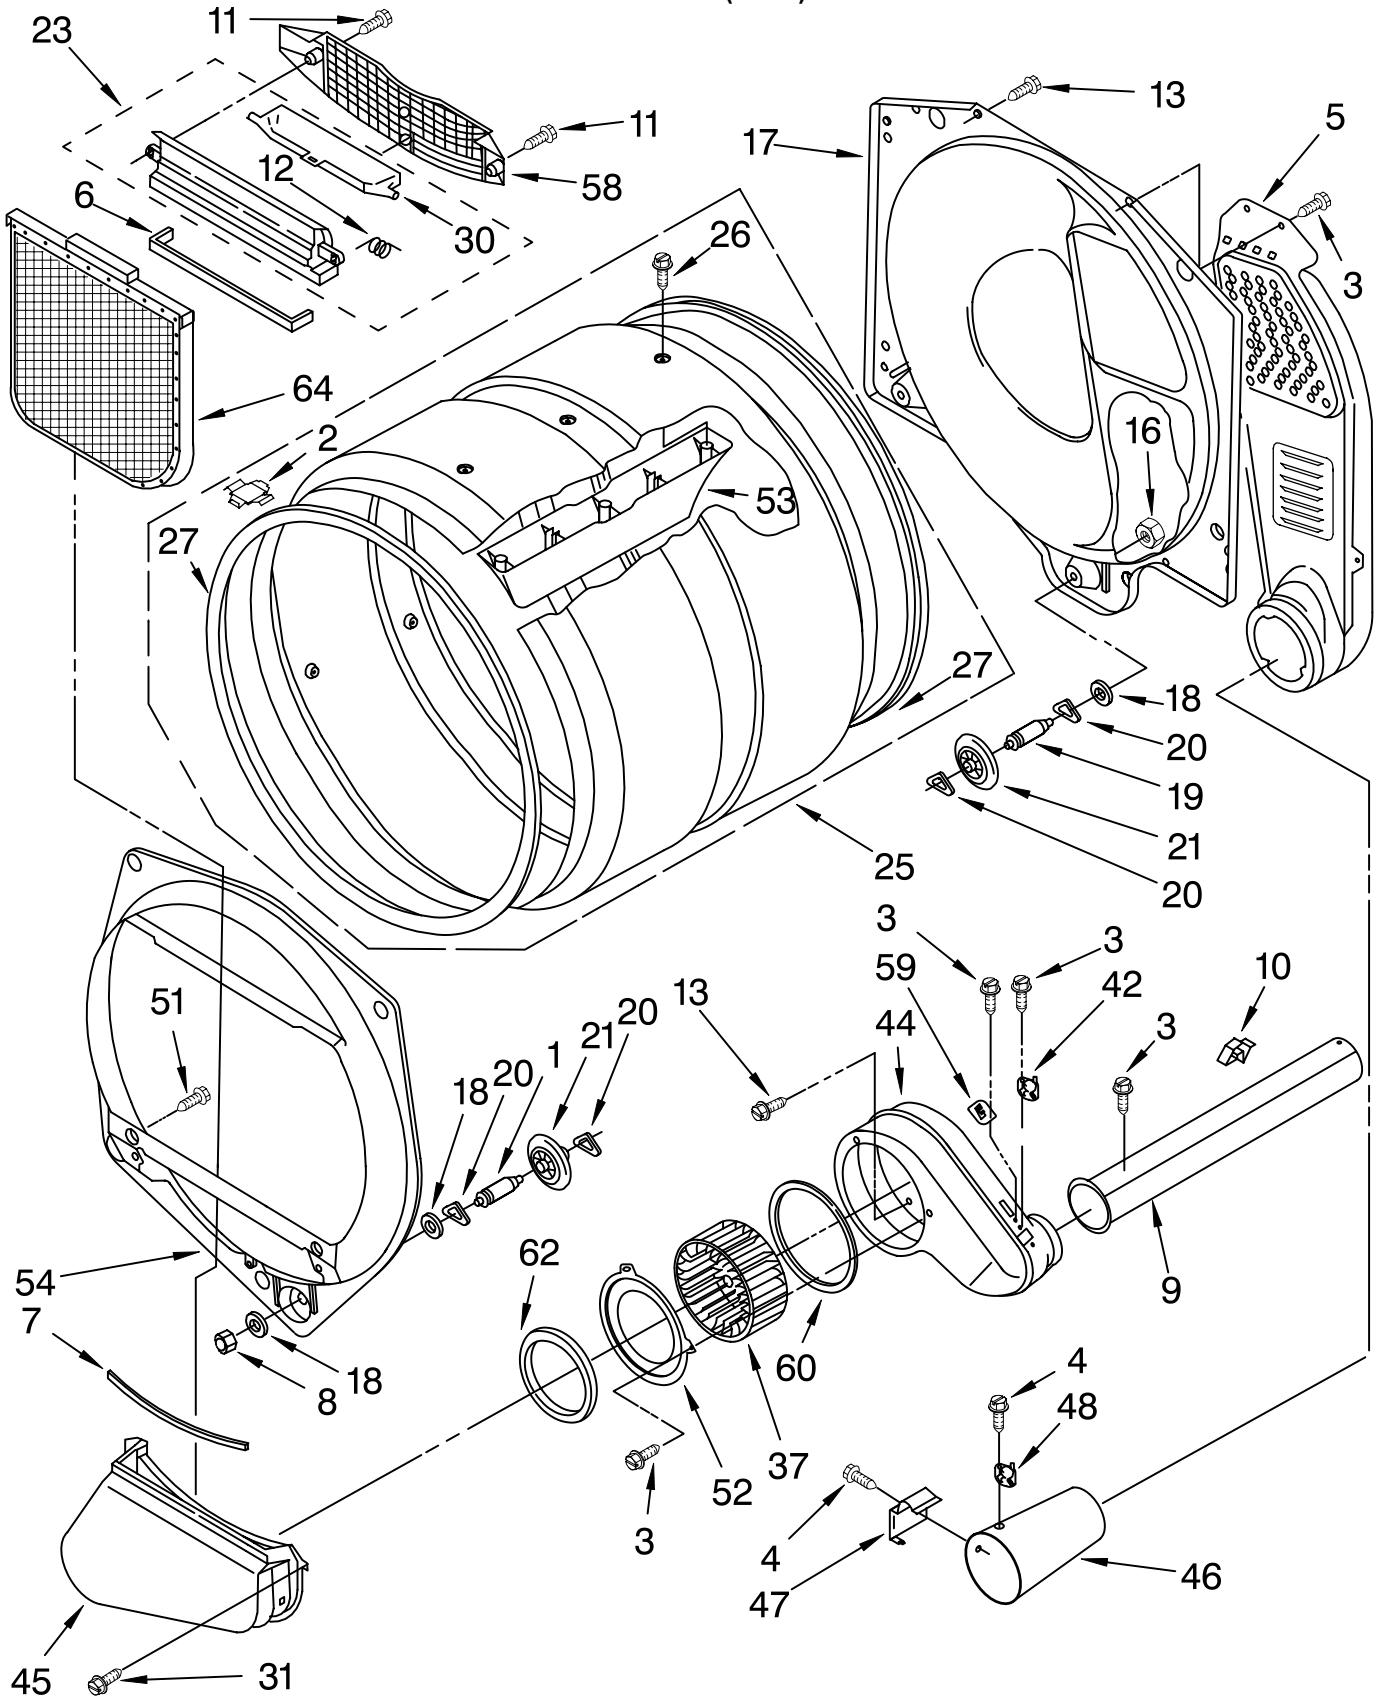

BULKHEAD PARTS

For Model: CGE2791KQ1
(White)

FOR ORDERING INFORMATION REFER TO PARTS PRICE LIST

BULKHEAD PARTS

For Model: CGE2791KQ1
(White)

Illus. No.	Part No.	DESCRIPTION	Illus. No.	Part No.	DESCRIPTION	Illus. No.	Part No.	DESCRIPTION
1	3399508	Shaft, R.H. Thread	13	3390647	Screw, 8-18 x 1/2	44	8541568	Housing, Blower
2	8066086	Drum Hole Plug	16	3387709	Nut, 3/8-16 (L.H.)	45	8530036	Lint Duct Assembly
3	3390646	Screw, 8-18 x 5/16	17	3387809	Bulkhead, Rear	46	8066047	Funnel, Burner
4	90767	Screw, 8-18 x 3/8	18	3387459	Washer, Support	47	338906	Sensor, Radiant
5	3394346	Air Duct Assembly	19	3399509	Shaft, L.H. Thread	48	3391912	Thermostat 255° (124°C)
6	697813	Seal, Outlet Housing	20	690997	Ring, Tri	51	3357011	Screw, 10-16 x 1/2
7	697814	Seal, Drum Front	21	8536973	Roller, Support	52	697771	Cover, Blower (Includes Illus. Nos. 60 & 62)
8	3359452	Nut, 3/8 x 16 (R.H.)	23	3394985	Housing, Outlet	53	697693	Baffle, Drum (3)
9	8318486	Exhaust Pipe	25	8318215	Drum Complete	54	697557	Bulkhead, Front
10	3388229	Clip	26	97787	Screw, 11-16 x 3/4	58	8299979	Grill, Outlet
11	3387230	Screw, 10-16 x 13/16	27	697694	Seal, Drum	59	3392519	Thermal Fuse
12	3394986	Spring, Lint Door	30	3394984	Door, Lint Screen	60	697770	Seal, Cover Plate
			31	487909	Screw, 8-15 x 1/2	62	697769	Seal, Lint Duct
			37	697772	Wheel, Blower	64	3390721	Screen, Lint
			42	3387138	Thermostat			

OPTIONAL PARTS (NOT INCLUDED)

Illus. No.	Part No.	DESCRIPTION

ACCESSORY PARTS

- 4392067 Kit, Dryer Repair
- 8522199 Kit, Dryer Vent Testing

PAINT, TOUCH-UP (1/2oz.)

- 72017 White

PAINT, PRESSURIZED SPRAY (12 oz.)

- 350930 White
- 350938 Primer, Gray

PAINT, BULK (1 qt.)

- 799344 White (Uncut)

FOR ORDERING INFORMATION REFER TO PARTS PRICE LIST