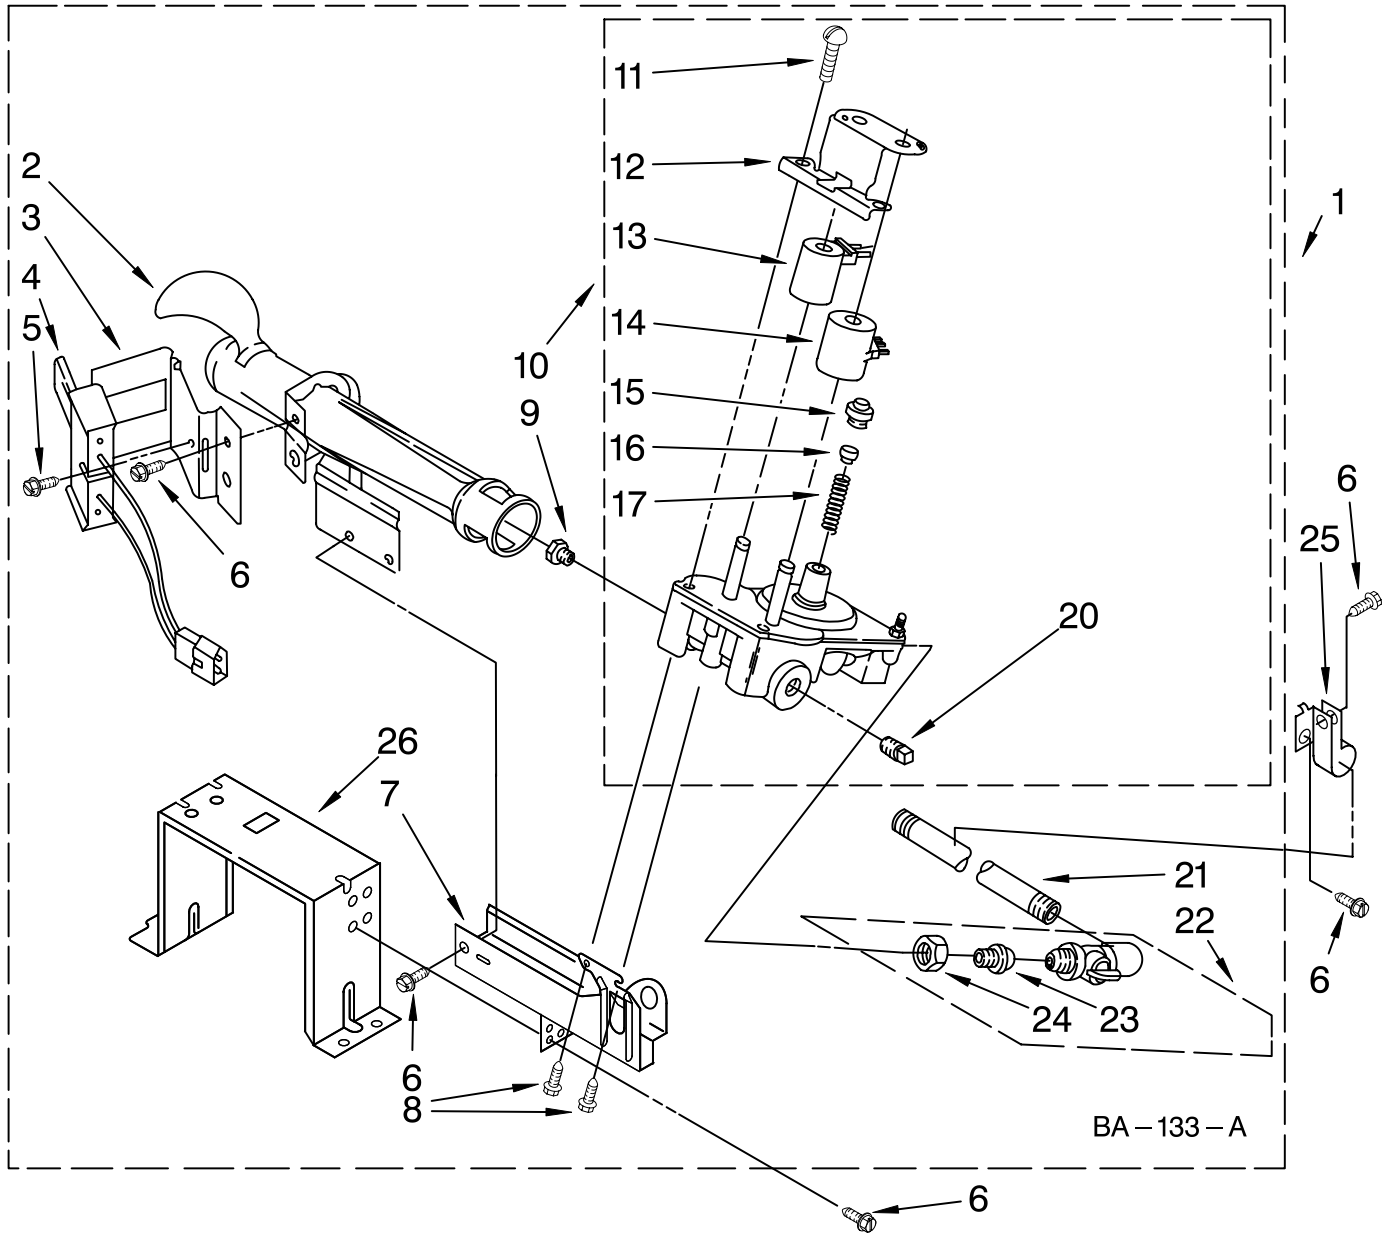

3401797 BURNER ASSEMBLY

For Model: CGE2791KQ1
(White)

USE WITH TYPE 1 – NATURAL, TYPE 2 – MIXED,
AND TYPE 4 – LIQUEFIED PROPANE AND BUTANE GASES

FOR ORDERING INFORMATION REFER TO PARTS PRICE LIST

3401797 BURNER ASSEMBLY

For Model: CGE2791KQ1

(White)

USE WITH TYPE 1 – NATURAL, TYPE 2 – MIXED,
AND TYPE 4 – LIQUEFIED PROPANE AND BUTANE GASES

Illus. No.	Part No.	DESCRIPTION
1	3401797	Burner Assembly 60 Hz. (Type 1, 2 & 3) (White Rodgers)
2	688617	Tube, Burner
3	694298	Bracket, Ignitor
4	686590	Ignitor
5	3393909	Screw & Washer (8-32 x 5/8)
6	343641	Screw, 10-16 x 1/2
7	3389871	Base, Burner
8	3387057	Screw, 10-16 x 1/2 (3)
9		Orifice, Burner
	3397656	Type 1
	15775	Type 2
10	3401775	Valve, Gas 60 Hz. (Complete)
11	694421	Screw, 8-32 x 1/2 (2)
12	694538	Bracket, Coil
13	694540	Coil, 60 Hz. (2 Terminal) (Main)
14	694539	Coil, 60 Hz. (Split) (3 Terminal) (Pilot Position)
15	694424	Leak, Limiter
16	694423	Screw, Regulator Adjustment
17	694422	Spring, Regulator
20	239822	Plug, Pipe
21	3387224	Pipe, Gas Supply
22	697441	Valve & Union Shut-Off
23	3393767	Pipe, Tail
24	233076	Nut, Compression
25	3387561	Clamp, Pipe
26	3389889	Bracket, Support

Following Parts Not Illustrated

694572 Conversion Kit
(Type 1 and 2)
to Type (4) L.P.G.

BA – 133 – A

FOR ORDERING INFORMATION REFER TO PARTS PRICE LIST