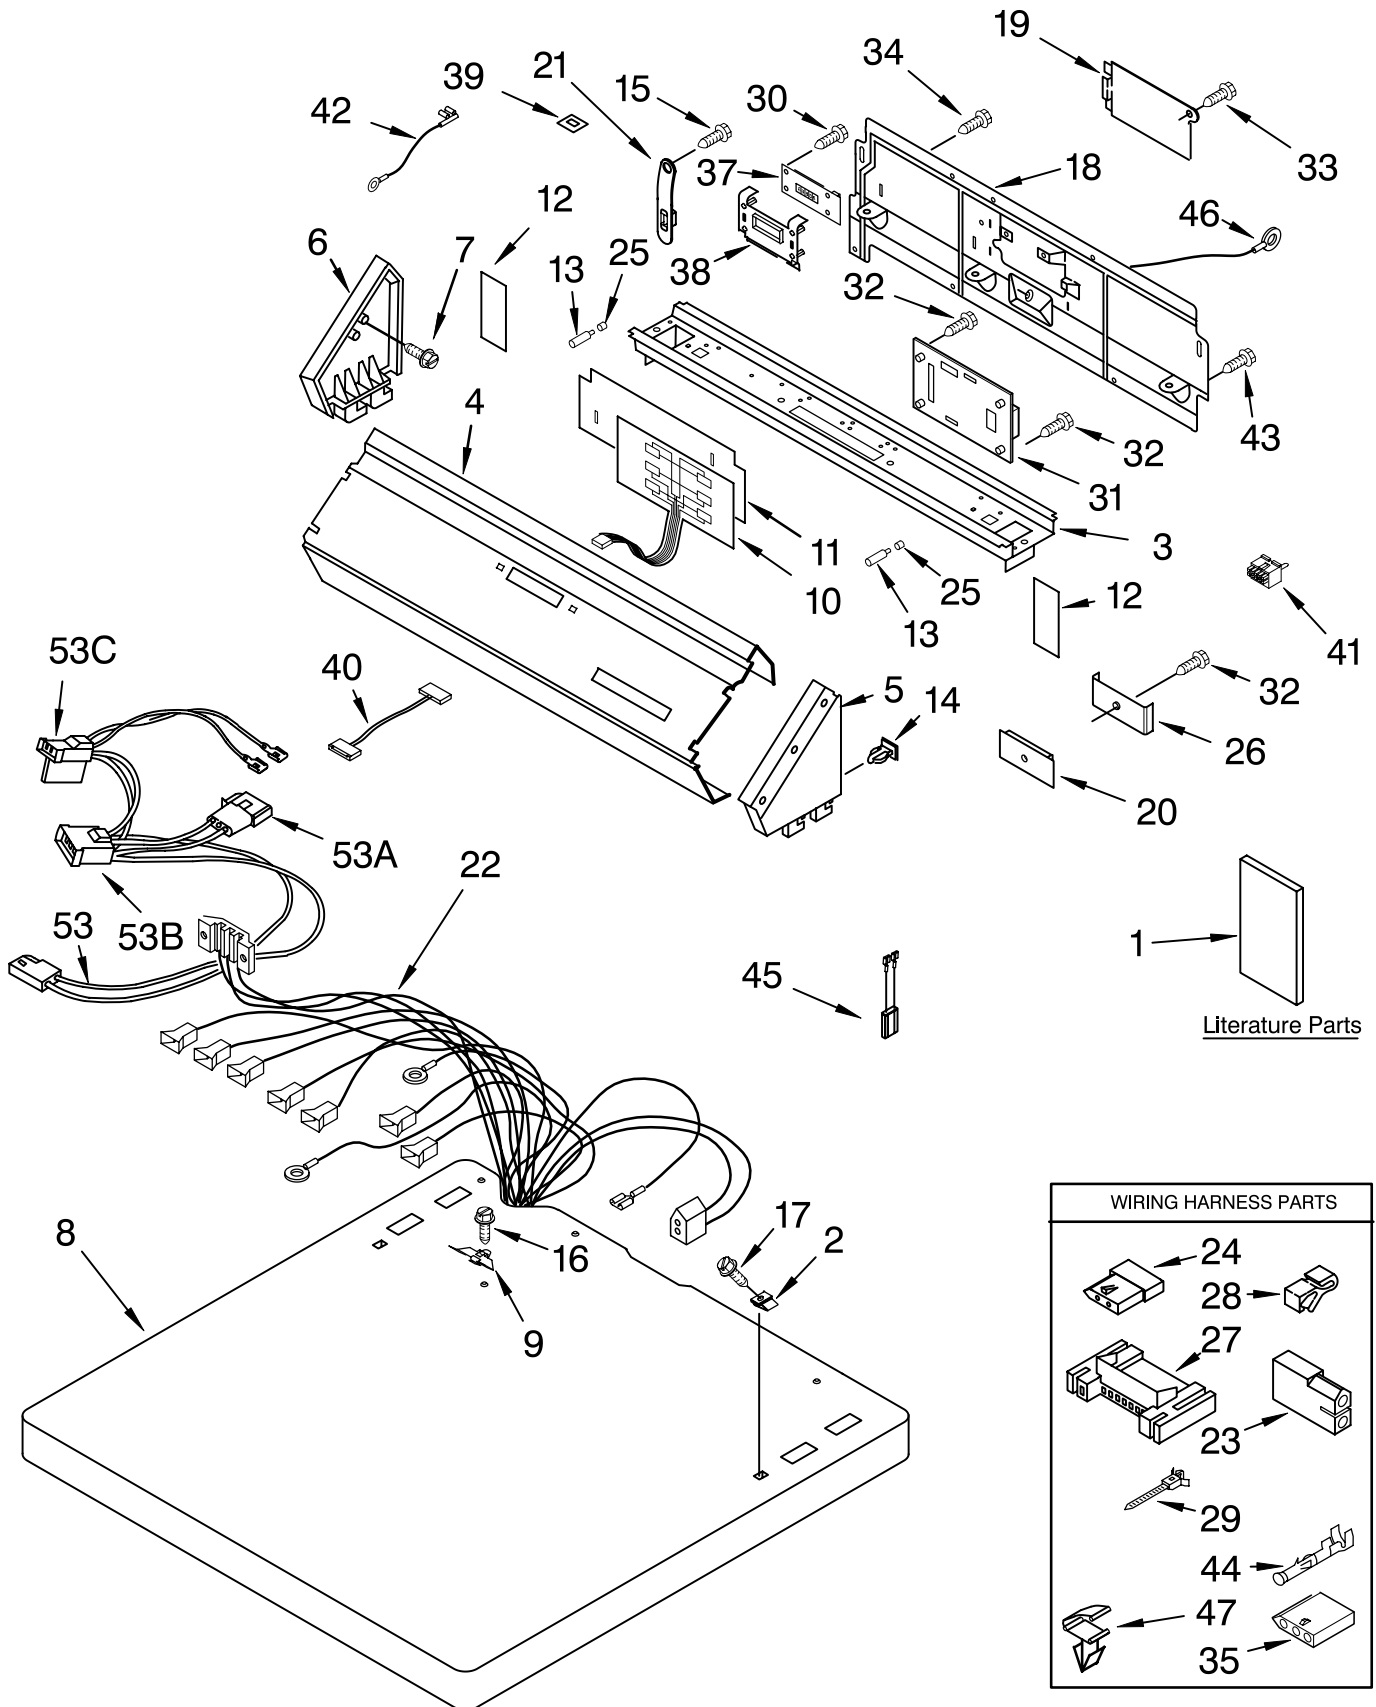

PARTS LIST

for

COMMERCIAL GAS DRYER

MODEL
CGE2791KQ1

FOR CUSTOMER SATISFACTION ALWAYS USE
FACTORY SPECIFICATION PARTS

Whirlpool CORPORATION

Benton Harbor, Michigan.

TOP AND CONSOLE PARTS

For Model: CGE2791KQ1
(White)

FOR ORDERING INFORMATION REFER TO PARTS PRICE LIST

TOP AND CONSOLE PARTS

For Model: CGE2791KQ1
(White)

Illus. No.	Part No.	DESCRIPTION	Illus. No.	Part No.	DESCRIPTION	Illus. No.	Part No.	DESCRIPTION
1		Literature Parts	15	3390647	Screw, 8-18 x 1/2	32	3393909	Screw, 8-32 x 7/8
	LIT8527810	Instructions, Installation	16	3393918	Screw, 8-18 x 11/32	33	3390814	Screw, 8-18 x 3/8
	LIT8527859	Wiring Diagram	17	8281182	Screw, 8-18 x 1-1/4	34	693995	Screw, 8-18 x 3/8
	LIT8527811	Tech Sheet	18	8317305	Panel, Rear (Upper)	35	3936144	Connector, 3-Circuit
	LIT8533550	Repair Parts List	19	8317340	Cover, Terminal Block	37	3407166	Board, Display
2	357213	Nut, Push-In	20	3955405	Plug, Panel	38	3406980	Lens, Display
3	3978881	Bracket, Control	21	8318255	Strap, Console	39	3363338	Clip (3)
4	8527821	Panel, Control	22	8529871	Harness, Main	40	3955147	Wire Harness (Display)
5	3949737	Cap, End (R.H.)	23	717252	Receptacle (2-Way)	41	3955146	Harness Jumper (Controller)
6	3949734	Cap, End (L.H.)	24	717253	Receptacle (2-Way)	42	3401706	Wire, Ground (Control Board)
7	97787	Screw, 11-16 x 3/4	25	3951768	Cap, Stud	43	90864	Screw, 10-24 x 1/2 (Ground)
8	3978884	Top	26	3955406	Plug, Retainer	44	94614	Terminal
9	3355753	Clip, Static Ground	27	3395683	Housing, Connector	45	3406196	A.C. Line Filter
10	3407171	Switch Membrane	28	357572	Clip, Ground	46	3398893	Ground Wire
11	3950773	Backer Plate	29	3391018	Tie, Cable	47	3394427	Clip, Harness
12	3950775	Backer Plate Side (2)	30	90767	Screw, 8-18 x 3/8	53	3401850	Harness, Gas
13	3950774	Mounting Stud	31	3407165	Board, Control	53A	697779	Plug, 3-Way
14	689559	Nut, Push-In				53B	3403498	Connector, 3 Position
						53C	3403499	Connector, 2 Position