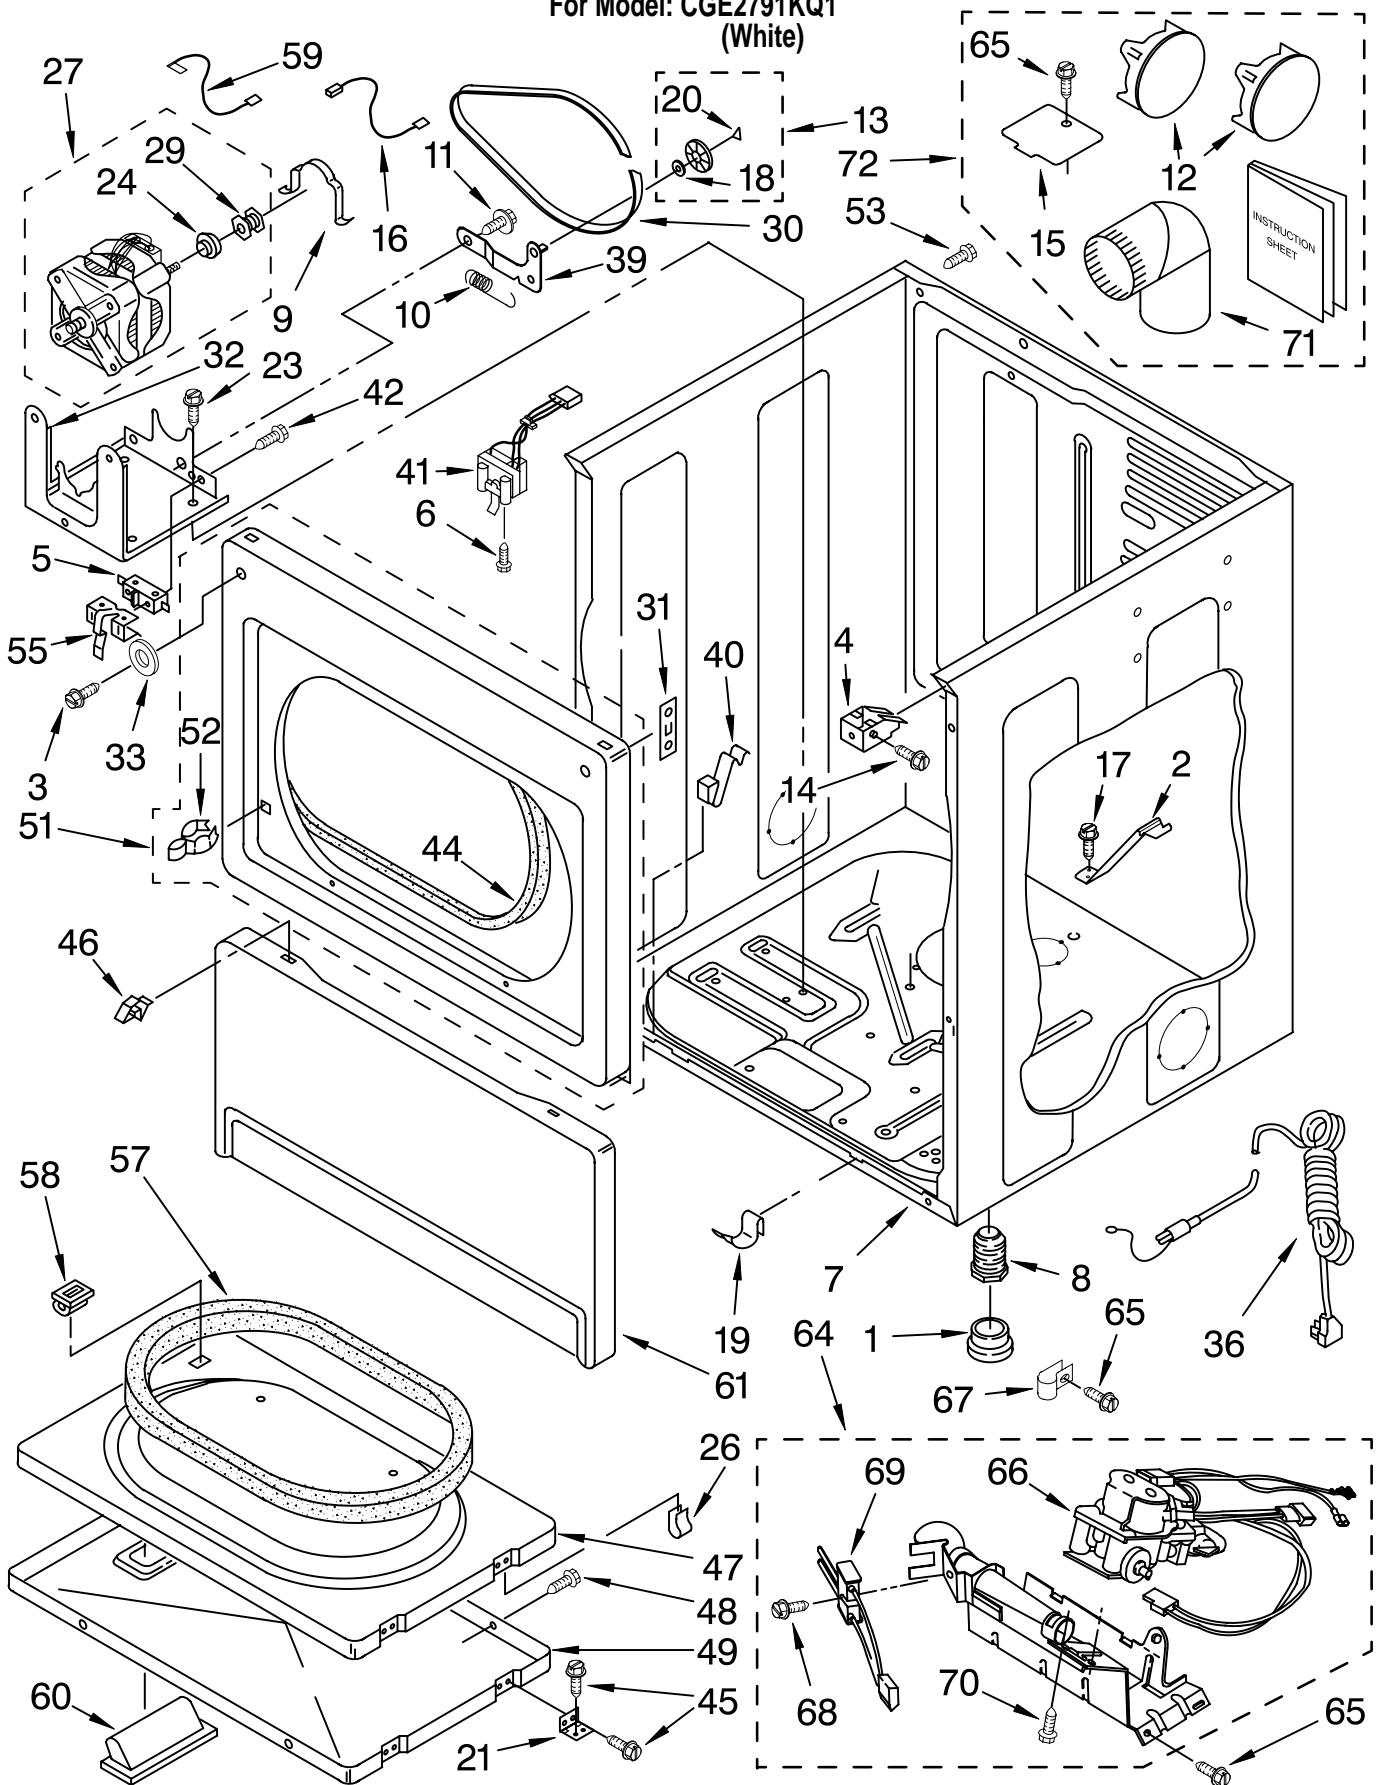

CABINET PARTS

For Model: CGE2791KQ1
(White)

FOR ORDERING INFORMATION REFER TO PARTS PRICE LIST

CABINET PARTS

For Model: CGE2791KQ1
(White)

Illus. No.	Part No.	DESCRIPTION	Illus. No.	Part No.	DESCRIPTION	Illus. No.	Part No.	DESCRIPTION
1	3391943	Boot, Foot	23	3390663	Screw, 10-16 x 1/2	55	8066120	Lever, Snap Switch
2	8529757	Bracket Burner	24	3393657	Restrainer, Belt	57	3390735	Seal, Door
3	3393258	Screw, 10-16 x 1/2	26	3389249	Nut, "U" (4)	58	3392538	Catch, Door Assembly
4	3391846	Clip, Front Panel (2)	27	8538264	Motor Assembly (60 Hz.)	59	3398948	Wire, Jumper
5	3394881	Switch, Broken Belt	29	3389627	Pulley 60 Hz	60	3389522	Handle, Door
6	697773	Screw, 6-20 x 7/8	30	3387610	Belt, Drive	61	697215	Panel, Toe
7	8310656	Cabinet	31	3390902	Clip, Door Hinge (2)	64	3401797	Burner Assembly 60 Hz.
8	3392100	Foot, Dryer (Plastic)	32	3387118	Bracket, Motor			(Refer To Pages 8 & 9 For Further Breakdown)
	279810	Foot - Optional (Extended Length Package Of 2) (Not Included)	33	3392186	Washer	65	3390647	Screw, 8-18 x 1/2
9	660658	Clamp, Motor (2)	36	3401401	Cord, Power	66	3401775	Valve, Gas (Complete) 60 Hz
10	3387374	Spring, Idler	39	3388674	Bracket, Idler	67	3387561	Clamp, Pipe
11	3389420	Retainer, Idler	40	3388600	Clip, Lint Duct	68	3393909	Screw, 8-32 x 5/8
12	697750	Plug, Multivent	41	3406109	Door Switch Assembly	69	686590	Ignitor
13	3388672	Pulley Assembly	42	98129	Screw, 6/20 x 1 1/16	70	3387057	Screw, 8-18 x 3/8
14	3391915	Screw, 10-16 x 1	44	3387242	Seal, Front Panel	71	279731	4" - 90° Elbow
15	3394331	Plate, Cover	45	342055	Screw, 8-18 x 1/2			Optional Parts Not Included
16	3394081	Wire, Belt Switch	46	3388229	Retainer			Dryer Exhaust Kit (For Side & Bottom Venting)
17	693995	Screw, 8-18 x 3/8	47	3392563	Door, Rear			
18	233520	Washer, Thurst	48	694091	Screw, 8-18 x 3/8			
19	297092	Clip (2)	49	3387872	Door, Front			
20	690997	Tri-Ring	51	3393081	Lower Front Panel			
21	3389247	Hinge And Pin (2)	52	696144	Strike, Door			
			53	697776	Screw, Ground 10-16 x 1/2			
						72	279818	White

FOR ORDERING INFORMATION REFER TO PARTS PRICE LIST