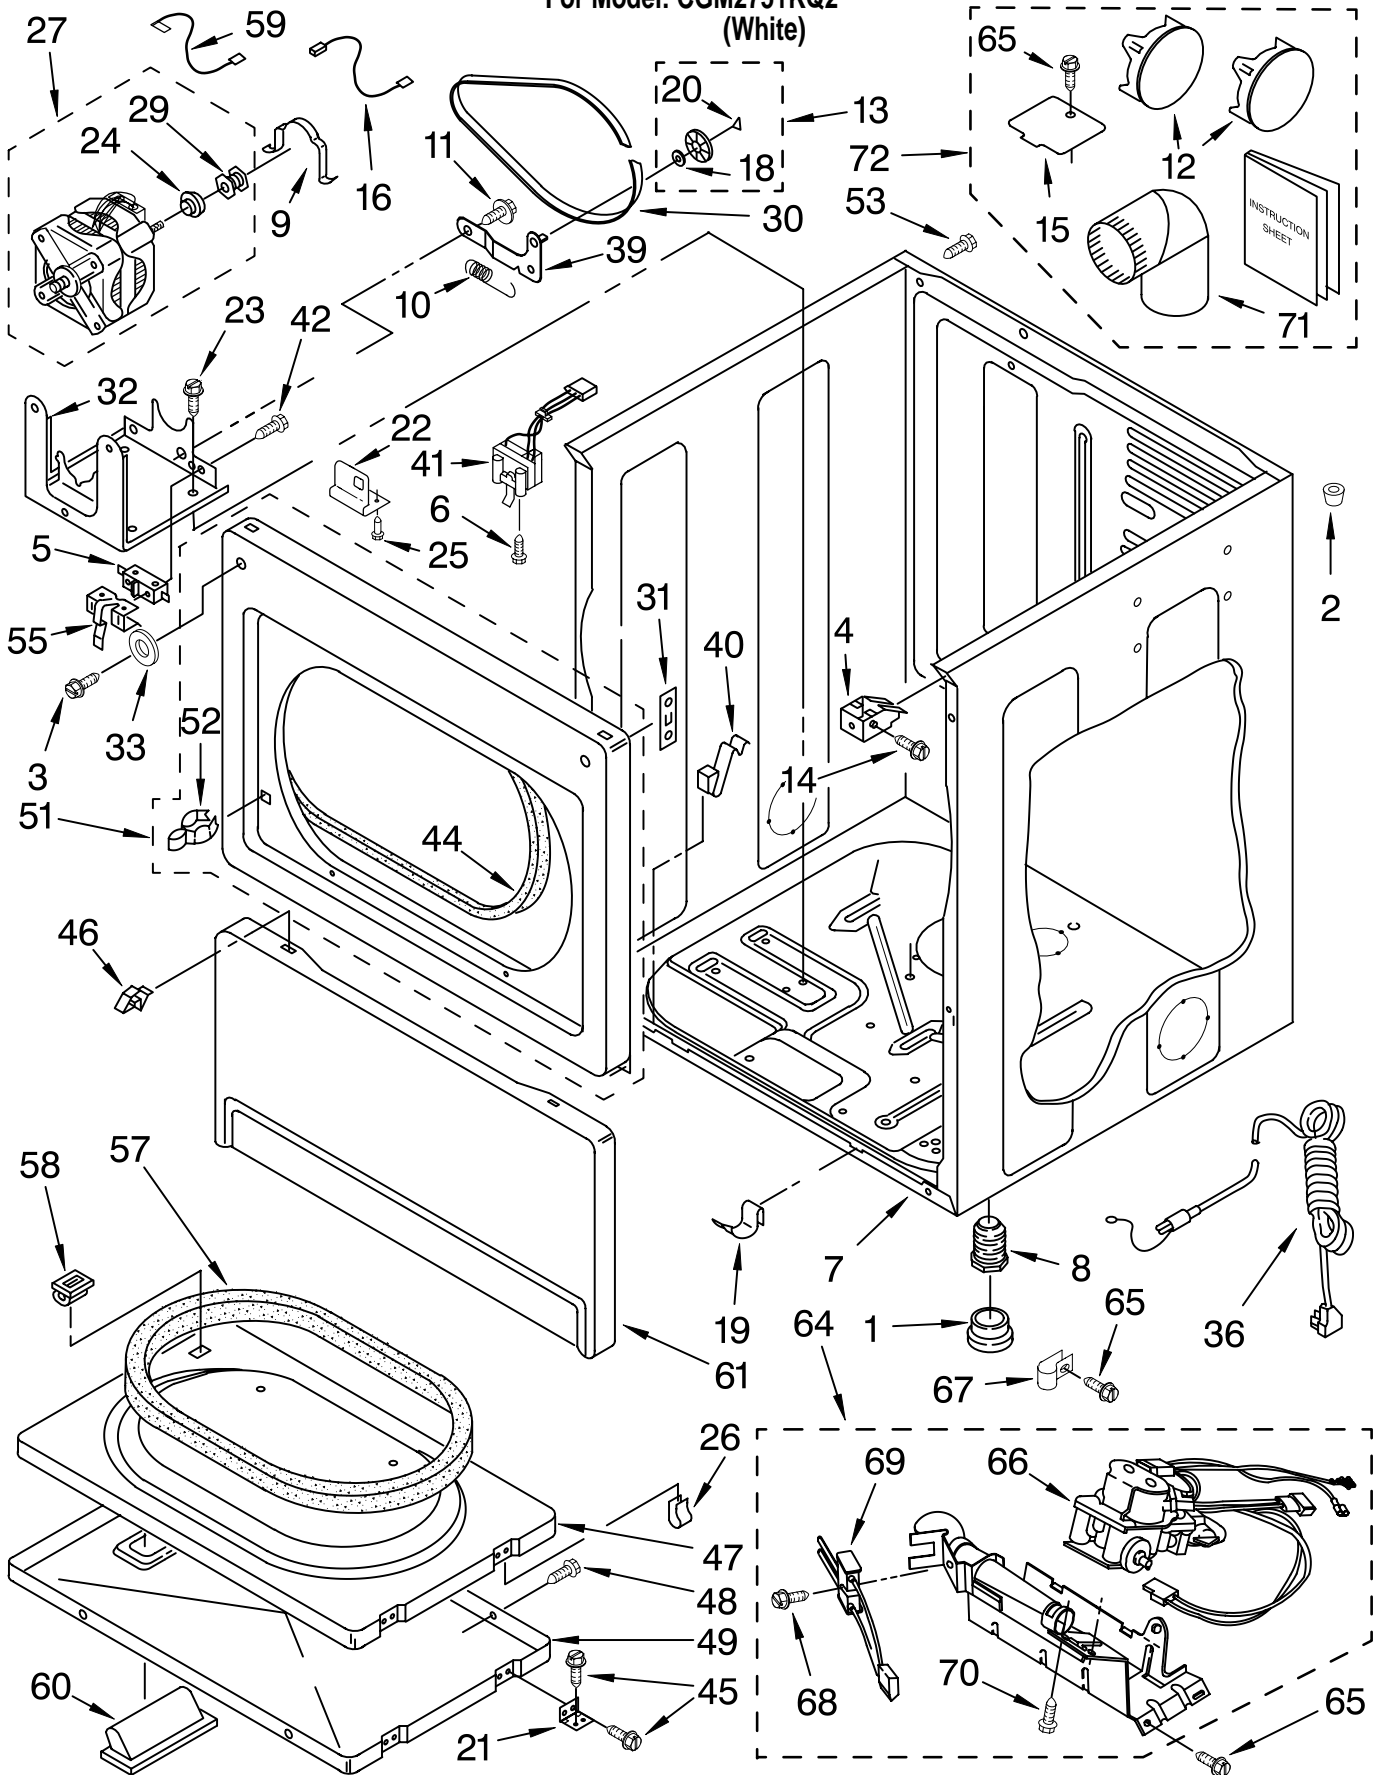

CABINET PARTS

For Model: CGM2751KQ2
(White)

FOR ORDERING INFORMATION REFER TO PARTS PRICE LIST

CABINET PARTS

For Model: CGM2751KQ2
(White)

Illus. No.	Part No.	DESCRIPTION	Illus. No.	Part No.	DESCRIPTION	Illus. No.	Part No.	DESCRIPTION
1	3391943	Boot, Foot	23	3390663	Screw, 10-16 x 1/2	55	8066120	Lever, Snap Switch
2	356674	Cone, Wedge	24	3393657	Restrainer, Belt	57	3390735	Seal, Door
3	3393258	Screw, 10-16 x 1/2	25	63554	Rivet (2)	58	3392538	Catch, Door Assembly
4	3391846	Clip, Front Panel (2)	26	3389249	Nut, "U" (4)	59	3398948	Wire, Jumper
5	3394881	Switch, Broken Belt	27	8538264	Motor Assembly (60 Hz.)	60	3389522	Handle, Door
6	697773	Screw, 6-20 x 7/8	29	3389627	Pulley 60 Hz	61	697215	Panel, Toe
7	8310656	Cabinet	30	3387610	Belt, Drive	64	3401797	Burner Assembly 60 Hz. (Refer To Pages 8 & 9 For Further Breakdown)
8	3392100	Foot, Dryer (Plastic)	31	3390902	Clip, Door Hinge (2)	65	3390647	Screw, 8-18 x 1/2
	279810	Foot - Optional (Extended Length Package Of 2) (Not Included)	32	3387118	Bracket, Motor	66	3401775	Valve, Gas (Complete) 60 Hz
9	660658	Clamp, Motor (2)	33	3392186	Washer	67	3387561	Clamp, Pipe
10	3387374	Spring, Idler	36	3401401	Cord, Power	68	3393909	Screw, 8-32 x 5/8
11	3389420	Retainer, Idler	39	3388674	Bracket, Idler	69	686590	Ignitor
12	697750	Plug, Multivent	40	3388600	Clip, Lint Duct	70	3387057	Screw, 8-18 x 3/8
13	3388672	Pulley Assembly	41	3406109	Door Switch Assembly	71	279731	4" - 90° Elbow
14	3391915	Screw, 10-16 x 1	42	98129	Screw, 6/20 x 1 1/16	Optional Parts Not Included		
15	3394331	Plate, Cover	44	3387242	Seal, Front Panel	Dryer Exhaust Kit (For Side & Bottom Venting)		
16	3394081	Wire, Belt Switch	45	342055	Screw, 8-18 x 1/2	72 279818 White		
18	233520	Washer, Thurst	46	3388229	Retainer			
19	297092	Clip (2)	47	3392563	Door, Rear			
20	690997	Tri-Ring	48	694091	Screw, 8-18 x 3/8			
21	3389247	Hinge And Pin (2)	49	3387872	Door, Front			
22	3353948	Bracket, Lock	51	3393081	Lower Front Panel			
			52	696144	Strike, Door			
			53	697776	Screw, Ground 10-16 x 1/2			

FOR ORDERING INFORMATION REFER TO PARTS PRICE LIST