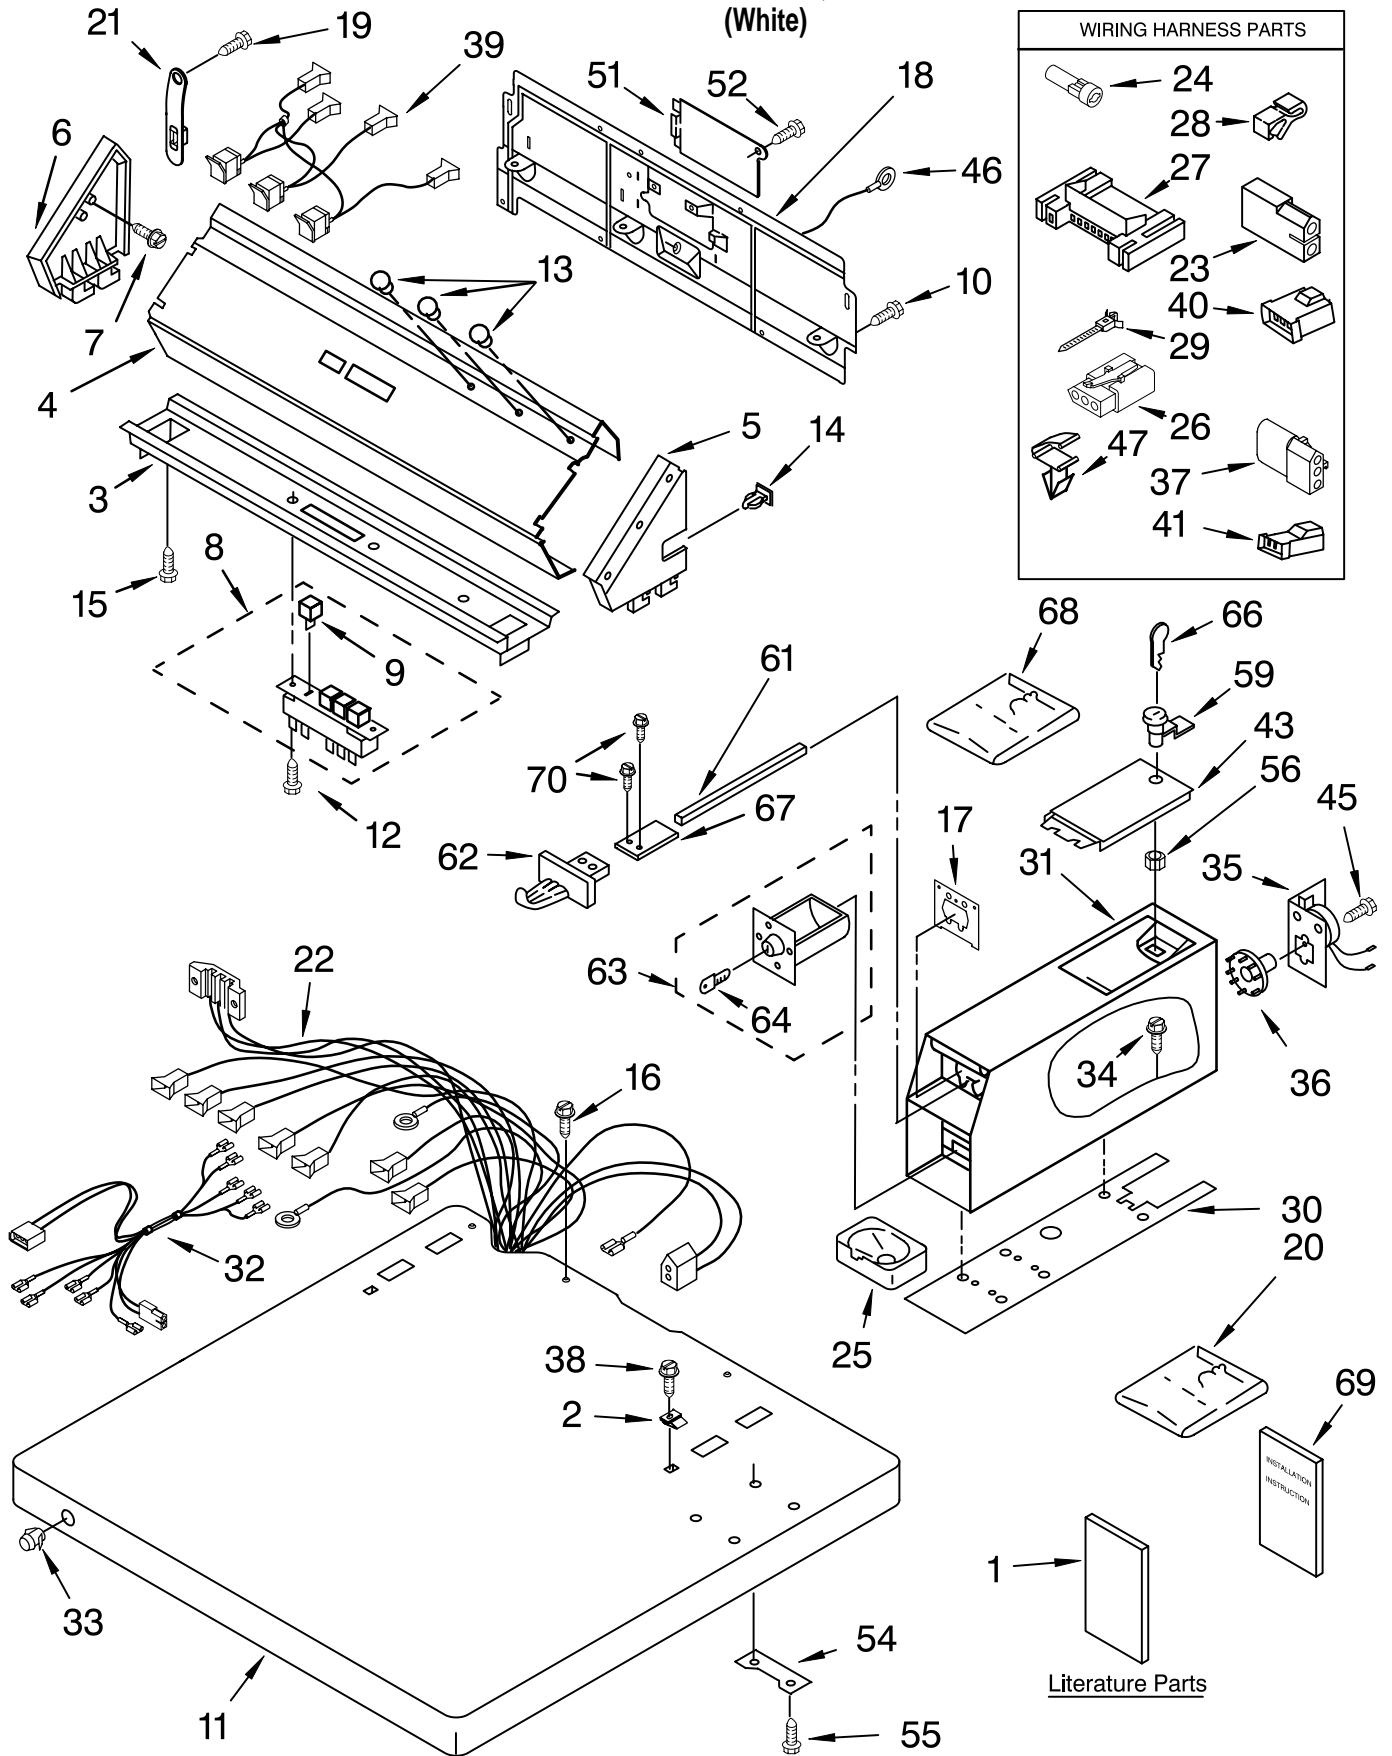

FOR ORDERING INFORMATION REFER TO PARTS PRICE LIST

TOP AND CONSOLE PARTS

For Model: CGM2751KQ2
(White)

Illus. No.	Part No.	DESCRIPTION	Illus. No.	Part No.	DESCRIPTION	Illus. No.	Part No.	DESCRIPTION
1	LIT8527795	Literature Parts Instructions, Installation	30	3954812	Cushion, Case	61	8318517	Bolt, Slide Mechanism
	LIT8533569	Wiring Diagram	31	3406994	Case, Meter	62	8316520	Slide Mechanism (Vertical 8-Coin) (Dollar Vend) Inserts (Not Shown)
	LIT8533542	Repair Parts List	32	3401126	Harness, Timer		8316264	Blank
2	357213	Nut, Push-In	33	387371	Lock, Plug *Also Available		8316265	25¢
3	3361029	Bracket, Control	34	3349065	Top Lock Bolt, 5/16-24 x 1	63	8316525	Money Box W/Lock Key (Money Box) (When Ordering, Specify Vendor and Key Number)
4	8316634	Panel, Control	35	3387975	Timer (Includes 4-Pin Cam)	64		Timing Cam
5	8316516	Cap, End (R.H.)	36	3387974	3-Pin (60 Min)	66		6-Pin (30 Min) *Also Available
6	3949734	Cap, End (L.H.)		339855	4-Pin (45 Min)			9-Pin (20 Min)
7	97787	Screw, 11-16 x 3/4		343777	6-Pin (30 Min) *Also Available			12-Pin (15 Min)
8	8316437	Switch, Pushbutton	37	3936144	Connector 3-Circuit	67	8316523	Extension
9	8316433	Pushbutton	38	8281182	Screw, 8-18 x 1-1/4	68	8316524	Kit, Decal
10	693995	Screw, 8-18 x 3/8	39	8316640	Lights, Indicator Assembly	69	8316532	Installation Instructions Coin Kit
11	3954665	Top	40	3403498	Connector, 3 Position	70	3400086	Screw, 10-32 x 3/8
12	303921	Screw, 8-32 x 3/8	41	3403499	Connector, 2 Position	<p>◆ GREENWALD 212 Middlesex Ave. Chester, CT 06412-1254</p> <p>1-800-221-0982</p> <p>sales@greenwaldindustries.com</p> <p>◆ ESD 270 New Jersey Dr. Fort Washington, PA 19034</p> <p>1-800-523-1510</p> <p>info@esdcoin.com</p>		
13	3348109	Lens, Amber (3)	43	3351136	Door, Service			
14	689559	Nut, Push-In	45	339805	Screw, 10-32 x 3/16			
15	3390646	Screw, 8-18 x 5/16	46	3398893	Ground Wire			
16	343641	Screw, 10-16 x 1/2	47	3394427	Clip, Harness			
17	3954761	Plate, Chute Adapter (Includes Illus. 25)	51	8317340	Cover, Terminal Block			
18	3978608	Panel, Rear (Upper)	52	3390814	Screw, 8-18 x 3/8			
19	3390647	Screw, 8-18 x 1/2	54	3347825	Plate-Mounting (2)			
20	3954807	Kit, Vertical 8-Coin (Includes Illus. 59-62-63 66-67-68 & 69)	55	98445	Screw, 10-16 x 3/4			
21	8318255	Strap, Console	56	90406	Nut, Cage			
22	8529870	Harness, Main	<p>Coin Mechanism Parts, May Be Ordered from Whirlpool or The Vendor(s) Listed Below.</p>					
23	717252	Receptacle (2-Way)				59	8316526	Security Lock/Key & Cam Assembly
24	351297	Plug, Harness						
25	385421	Funnel, Coin						
26	717315	Receptacle (4-Way)						
27	3395683	Housing, Connector						
28	357572	Clip, Ground						
29	3391018	Tie, Cable						