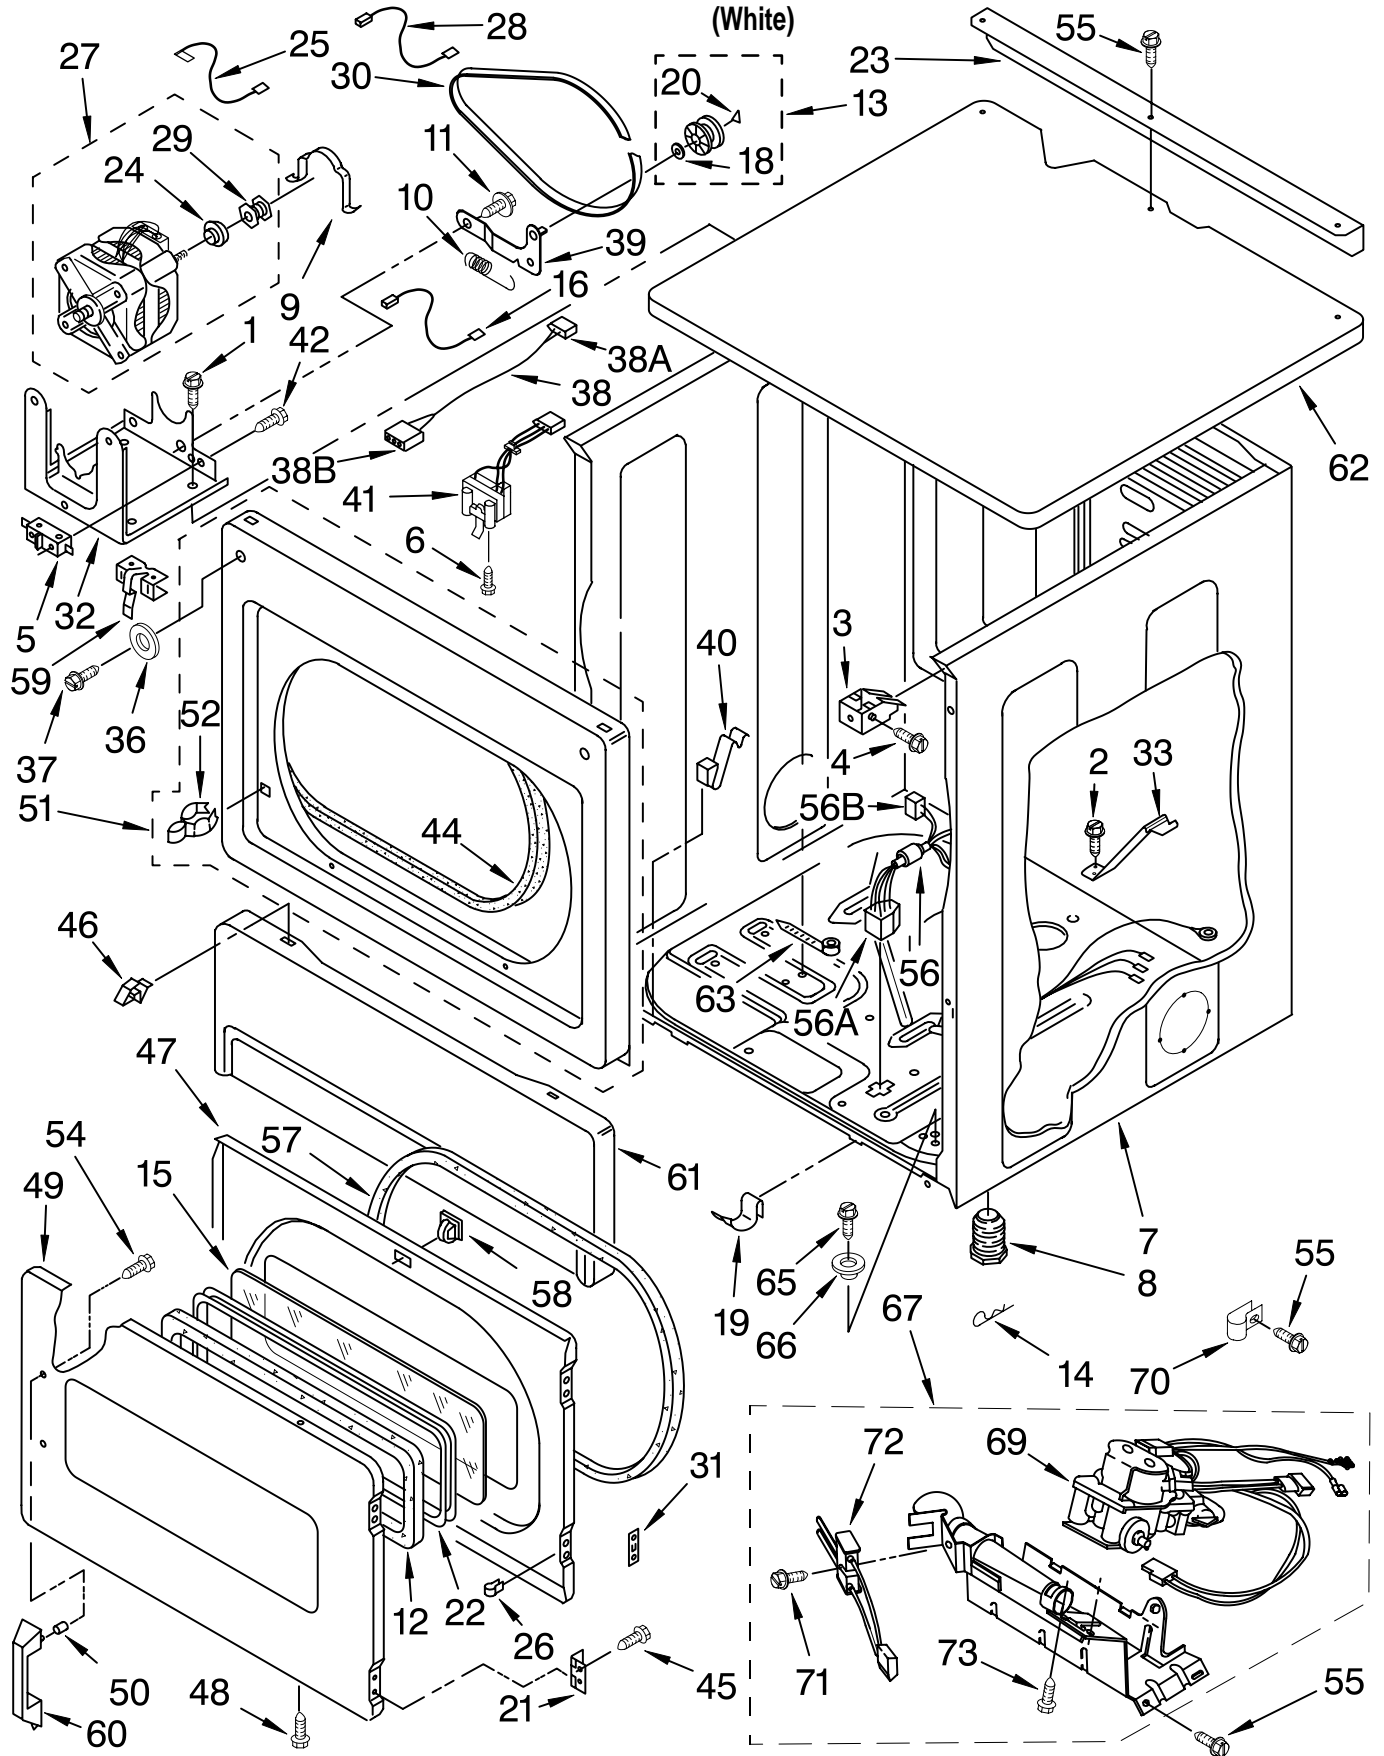

UPPER CABINET AND FRONT PANEL PARTS

For Model: CSP2771KQ0

(White)

FOR ORDERING INFORMATION REFER TO PARTS PRICE LIST

UPPER CABINET AND FRONT PANEL PARTS

For Model: CSP2771KQ0

(White)

Illus. No.	Part No.	DESCRIPTION	Illus. No.	Part No.	DESCRIPTION	Illus. No.	Part No.	DESCRIPTION
1	3390663	Screw, 10-16 x 1/2	25	3398948	Wire, Jumper	52	696144	Stike, Door
2	693995	Screw, 8-18 x 3/8	26	3389249	Nut, "U" (4)	54	718032	Screw, 8-18 x 3/4
3	3391846	Clip, Front Panel (2)	27	8538264	Motor Assembly 60 Hz.	55	3390647	Screw, 8-18 x 1/2
4	3391915	Screw, 10-16 x 1	28	3398948	Wire, Jumper	56	8529852	Harness (Upper)
5	3394881	Switch, Broken Belt	29	3389627	Pulley (60 Hz.)	56A	3390423	Plug, Multi-Terminal
6	697773	Screw, 6-20 x 7/8	30	3387610	Belt, Drive	56B	717252	Receptacle
7	8310656	Cabinet (Upper)	31	3390902	Clip, Door Hinge (2)	57	3390735	Seal, Door
8	689172	Foot, Dryer (Plastic) (2)	32	3387118	Bracket, Motor	58	3392538	Catch, Door Assembly
9	660658	Clamp, Motor (2)	33	8529757	Bracket, Burner	59	8066120	Lever, Snap Switch
10	3387374	Spring, Idler	36	3392186	Washer	60	3392906	Handle, Door
11	3389420	Retainer, Idler	37	3393258	Screw, 10-16 x 1/2	61	697215	Panel, Toe
12	3392915	Gasket, Window	38	8283298	Jumper, Door Switch	62	3389351	Top (Upper)
13	3388672	Pulley Assembly	38A	717253	Plug, 2-Way	63	3391018	Tie, Cable
14	63823	Cotter Pin	38B	3936144	Connector	65	3400523	Bolt, Security (Includes Illus. 14)
15	3392918	Window (Not Shown Part 3396122, Window Pack. Includes Illus. 12 & 15)	39	3388674	Bracket, Idler	66	3389233	Bushing
16	3394081	Wire, Belt Switch	40	3388600	Clip, Lint Duct	67	3401797	Burner Assembly 60 Hz.
18	233520	Washer, Thrust	41	3406109	Door Switch Assembly			(Refer To Pages 10 & 11 For Further Breakdown)
19	297092	Clip (2)	42	98129	Screw, 6-20 x 1-1/16	69	3401775	Valve, Gas (Complete) 60 Hz.
20	690997	Tri-Ring	44	3387242	Seal, Front Panel	70	3387561	Clamp, Pipe
21	3389247	Hinge And Pin (2)	45	342055	Screw, 8-18 x 1/2	71	3393909	Screw, 8-32 x 7/8
22	3392914	Frame, Window	46	3388229	Retainer	72	686590	Ignitor
23	3979115	Bracket, Angle	47	3392905	Door, Rear	73	3387057	Screw, 8-18 x 3/8
24	3393657	Restrainer, Belt	48	694091	Screw, 8-18 x 3/8			
			49	3392880	Door, Front			
			50	3393933	Fastener			
			51	3393081	Upper Front Panel			

FOR ORDERING INFORMATION REFER TO PARTS PRICE LIST