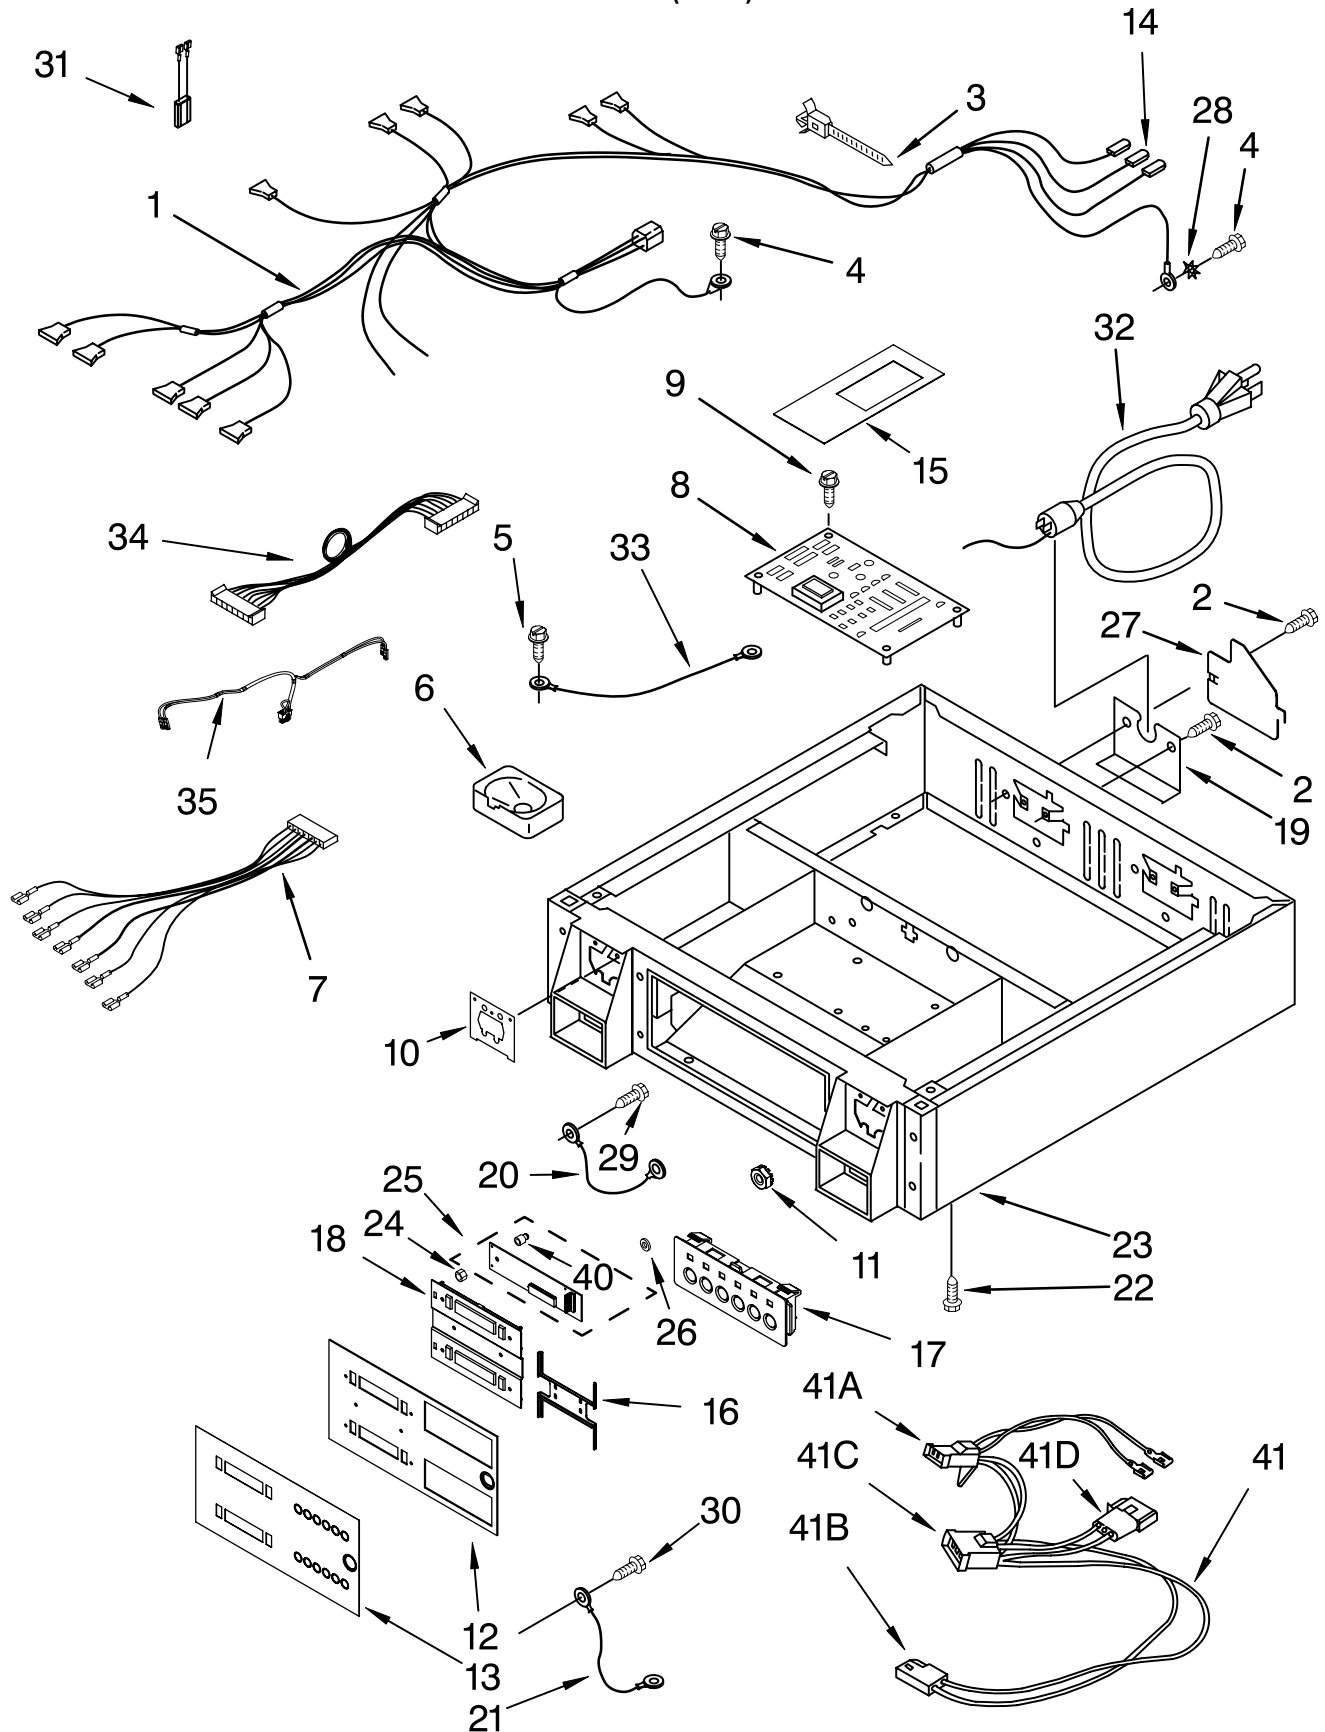

CONTROL PANEL AND SEPARATOR PARTS

For Model: CSP2771KQ0
(White)

FOR ORDERING INFORMATION REFER TO PARTS PRICE LIST

CONTROL PANEL AND SEPARATOR PARTS

For Model: CSP2771KQ0

(White)

Illus. No.	Part No.	DESCRIPTION	Illus. No.	Part No.	DESCRIPTION	Illus. No.	Part No.	DESCRIPTION
1		Collar Harness	14	94614	Terminal	28	3390443	Retainer,
	8529858	Lower	15	8538333	Board-Shield (2)			Terminal
	8529849	Upper	16	3979254	Bracket,	29	489399	Screw, 8-32 x 5/16
2	3400000	Screw, 10-24 x 3/8			Switch Mounting	30	487871	Screw, 8-32 x 3/8
3	3391018	Tie, Cable	17	8530176	Switch,	31	3406197	A.C. In-Line
4	697776	Screw, 10-32 x 5/8			Clean Touch (2)			Filter
5	98139	Screw,	18	3979237	Lens Display	32	3401402	Power Cord
		8-32 x 5/16	19	3390189	Strain Relief	33	3401709	Jumper Wire,
6	385421	Funnel, Coin (2)	20	3401708	Wire, Ground			Ground
7	8529860	Harness, Switch	21	8539881	Jumper Wire	34	3955730	Harness,
8	3407165	Control Board (2)	22	3400500	Bolt,			Control to Display
9	3393909	Screw, 8-32 x 7/8			5-16/18 x 3/4	35	3955729	Harness, Wire
10	3954761	Plate,	23	3978853	Collar	40	8541016	Stacking Spacer
		Chute Adapter (2)	24	486529	Nut-Hex, 8-32	41	3401850	Harness, Gas
		(Includes	25	8528141	Display Board	41A	3403499	Connector,
		Illus. 6)			Assembly (2)			2-Position
11	3400029	Nut, 10-32 (6)			(Includes	41B	717252	Plug, 2-Way
12	3979246	Panel, Control			Illus. 40)	41C	3403498	Connector,
13	8528128	Insert & Button	26	2006252	Washer, Nylon			3-Position
		Overlay	27	3396795	Cover,	41D	697779	Plug, 3-Way
					Terminal Block			

FOR ORDERING INFORMATION REFER TO PARTS PRICE LIST