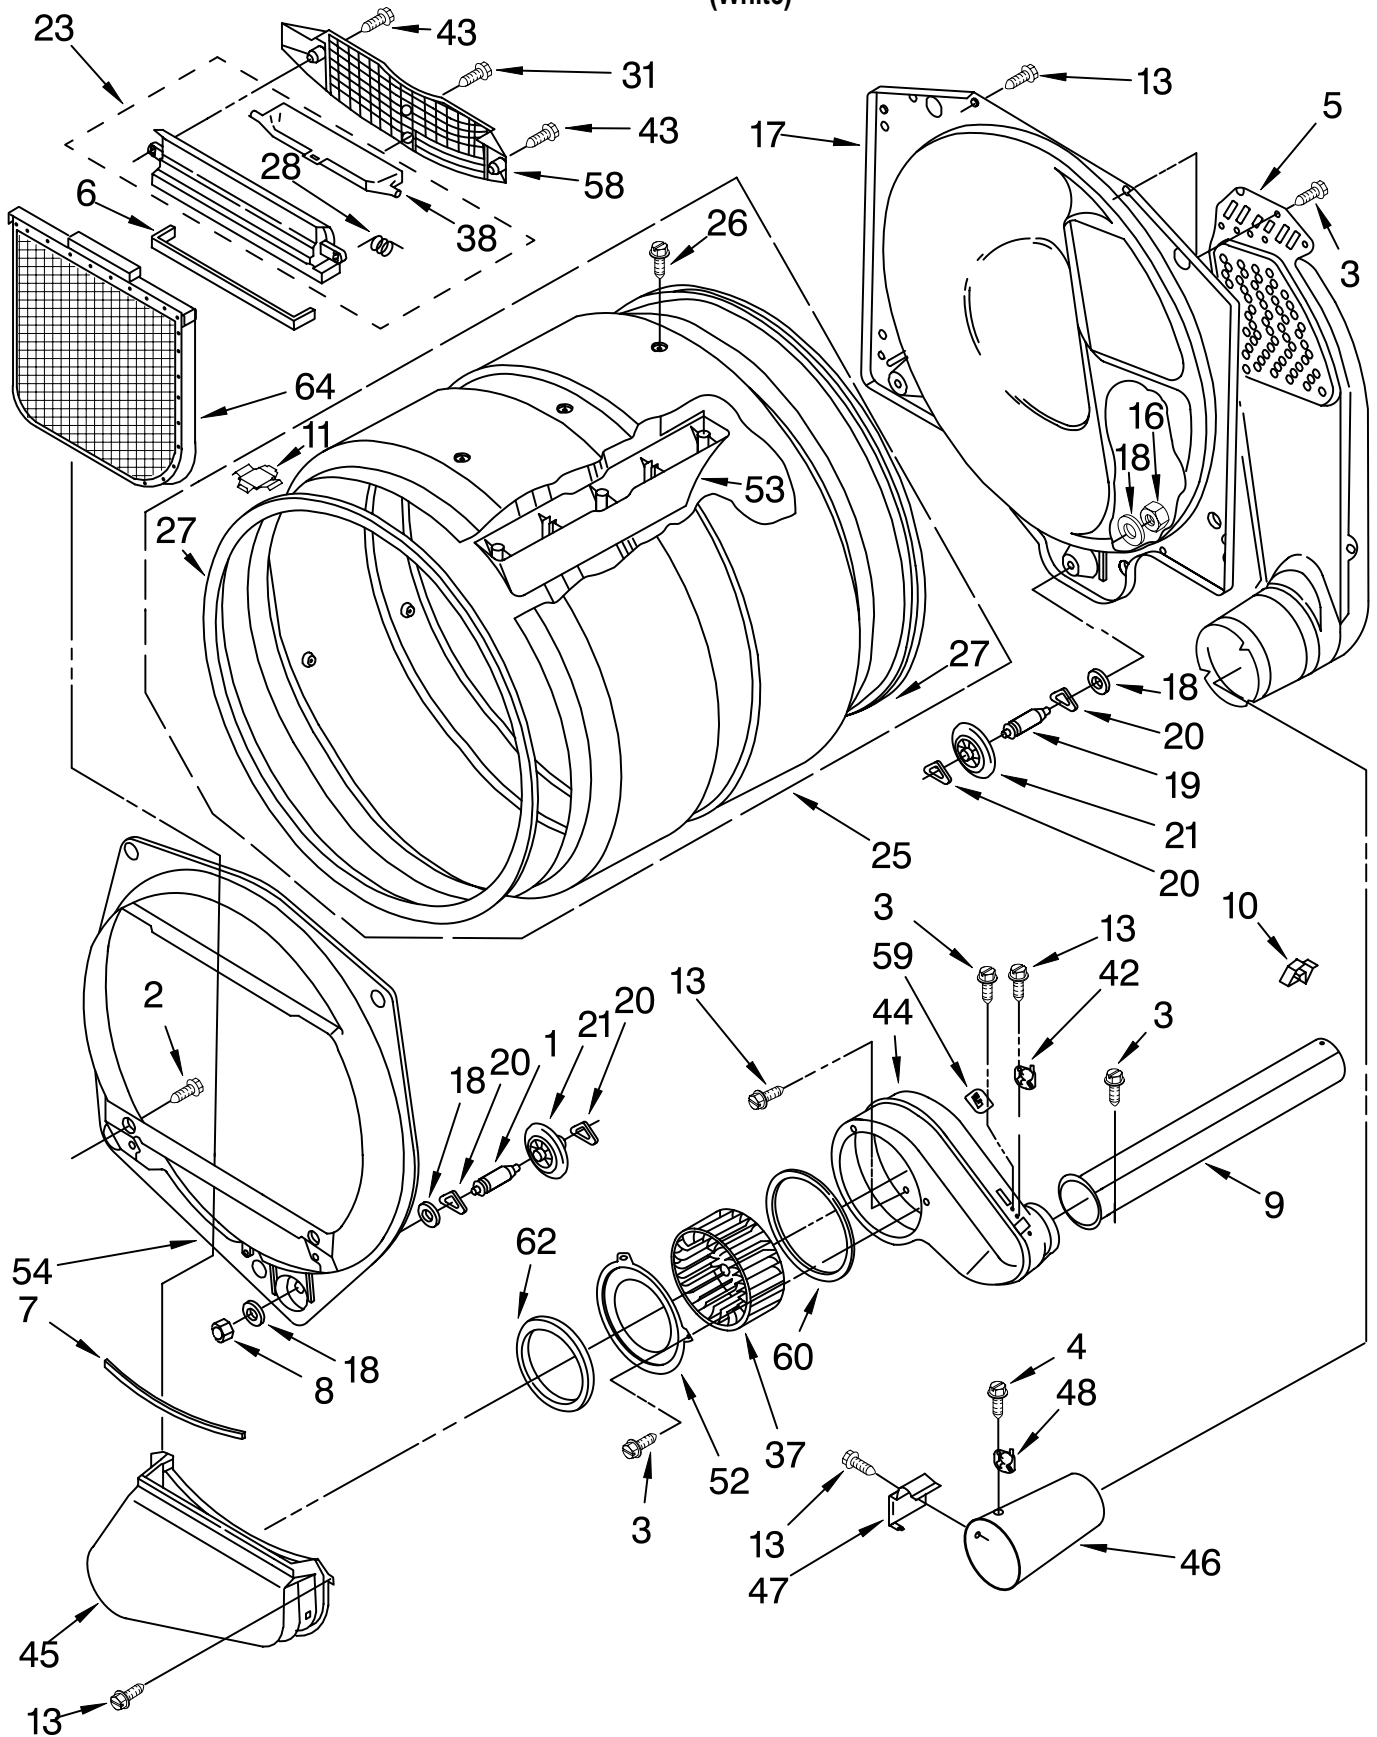

UPPER AND LOWER BULKHEAD PARTS

For Model: CSP2771KQ0

(White)

FOR ORDERING INFORMATION REFER TO PARTS PRICE LIST

UPPER AND LOWER BULKHEAD PARTS

For Model: CSP2771KQ0
(White)

Illus. No.	Part No.	DESCRIPTION	Illus. No.	Part No.	DESCRIPTION	Illus. No.	Part No.	DESCRIPTION
1	3399508	Shaft, R.H. Thread	16	3387709	Nut, 3/8-16 (L.H.)	43	3387230	Screw, 10-16 x 13/16
2	3357011	Screw, 10-16 x 1/2	17	3387809	Bulkhead, Rear	44	8530038	Housing, Blower
3	3390646	Screw, 8-18 x 5/16	18	3387459	Washer, Support	45	8530036	Lint Duct Assembly
4	90767	Screw, 8-18 x 3/8	19	3399509	Shaft, L.H. Thread	46	8066047	Funnel, Burner
5	3394346	Air Duct Assembly	20	690997	Ring, Tri	47	338906	Sensor, Radiant
6	697813	Seal, Outlet Housing	21	8536973	Roller, Support	48	3391912	Thermostat 255° (124°C)
7	697814	Seal, Drum Front	23	3394985	Housing, Outlet	52	697771	Cover, Blower (Includes Illus. Nos. 60 & 62)
8	3359452	Nut, 3/8 x 16 (R.H.)	25	8318215	Drum Complete	53	697693	Baffle, Drum (3)
9	8318486	Exhaust Pipe	26	97787	Screw, 11-16 x 3/4	54	697557	Bulkhead, Front
10	3388229	Clip, Exhaust	27	697694	Seal, Drum	58	8299979	Grill, Outlet
11	8066086	Drum Hole Plug	28	3394986	Spring, Lint Screen	59	3390719	Thermal Fuse
13	3390647	Screw, 8-18 x 1/2	31	487909	Screw, 8-15 x 1/2	60	697770	Seal, Cover Plate
			37	697772	Wheel, Blower	62	697769	Seal, Lint Duct
			38	3394984	Door, Lint Screen	64	3390721	Screen, Lint
			42	3387138	Thermostat, Internal-Bias			

OPTIONAL PARTS (NOT INCLUDED)

Illus. Part
No. No. DESCRIPTION

ACCESSORY PARTS

4392067 Kit,
Dryer Repair
8522199 Kit, Dryer
Vent Testing
285875 Kit, Security

PAINT, TOUCH-UP (1/2oz.)

72017 White

PAINT, PRESSURIZED SPRAY (12 oz.)

350930 White
350938 Primer, Grey

PAINT, BULK (1 qt.)

799344 White (Uncut)

FOR ORDERING INFORMATION REFER TO PARTS PRICE LIST