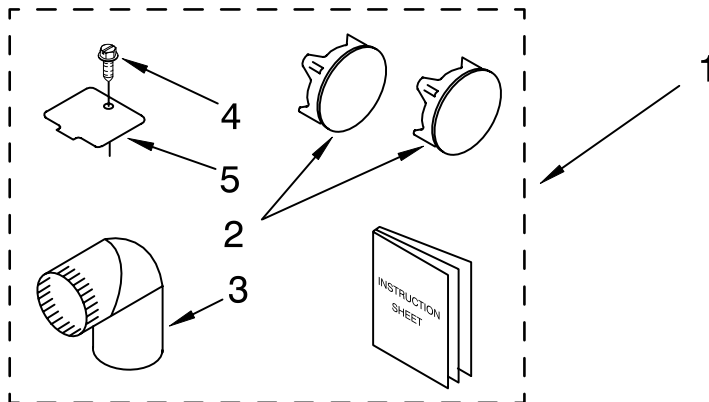

OPTIONAL PARTS (NOT INCLUDED)

Illus. No.	Part No.	DESCRIPTION
Optional Parts Not Included		
Dryer Exhaust Kit (For Side & Bottom Venting)		
1	279818	Exhaust Kit
2	697750	Plug, Multivent
3	279731	4"- 90° Elbow
4	488729	Screw
5	3394331	Plate, Cover (Bottom Exhaust)

FOR ORDERING INFORMATION REFER TO PARTS PRICE LIST