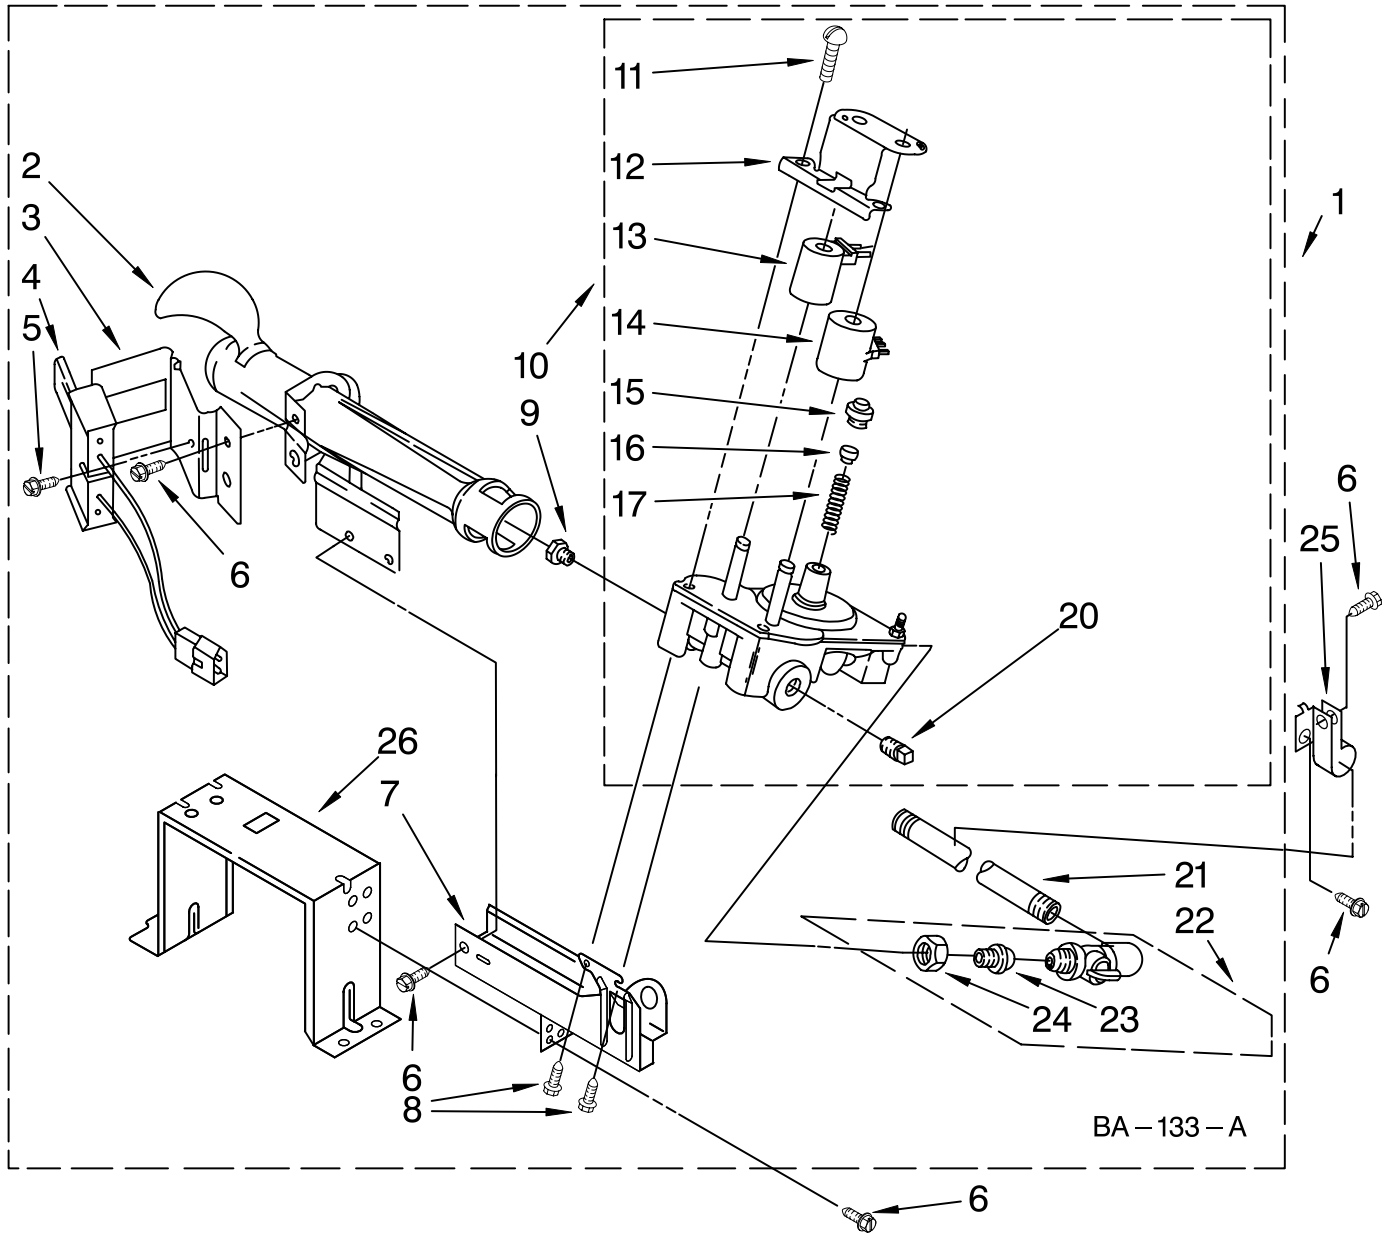

3401797 BURNER ASSEMBLY

For Model: CSP2771KQ0
(White)

USE WITH TYPE 1 – NATURAL, TYPE 2 – MIXED,
AND TYPE 4 – LIQUEFIED PROPANE AND BUTANE GASES

FOR ORDERING INFORMATION REFER TO PARTS PRICE LIST

3401797 BURNER ASSEMBLY

For Model: CSP2771KQ0

(White)

USE WITH TYPE 1 – NATURAL, TYPE 2 – MIXED,
AND TYPE 4 – LIQUEFIED PROPANE AND BUTANE GASES

Illus. No.	Part No.	DESCRIPTION
1	3401797	Burner Assembly 60 Hz. (Type 1, 2 & 3) (White Rodgers)
2	688617	Tube, Burner
3	694298	Bracket, Ignitor
4	686590	Ignitor
5	3393909	Screw & Washer (8-32 x 5/8)
6	343641	Screw, 10-16 x 1/2
7	3389871	Base, Burner
8	3387057	Screw, 10-16 x 1/2 (3)
9		Orifice, Burner
	3397656	Type 1
	15775	Type 2
10	3401775	Valve, Gas 60 Hz. (Complete)
11	694421	Screw, 8-32 x 1/2 (2)
12	694538	Bracket, Coil
13	694540	Coil, 60 Hz. (2 Terminal) (Main)
14	694539	Coil, 60 Hz. (Split) (3 Terminal) (Pilot Position)
15	694424	Leak, Limiter
16	694423	Screw, Regulator Adjustment
17	694422	Spring, Regulator
20	239822	Plug, Pipe
21	3387224	Pipe, Gas Supply
22	697441	Valve & Union Shut-Off
23	3393767	Pipe, Tail
24	233076	Nut, Compression
25	3387561	Clamp, Pipe
26	3389889	Bracket, Support

Following Parts Not Illustrated

694572 Conversion Kit
(Type 1 and 2)
to Type (4) L.P.G.

BA – 133 – A

FOR ORDERING INFORMATION REFER TO PARTS PRICE LIST