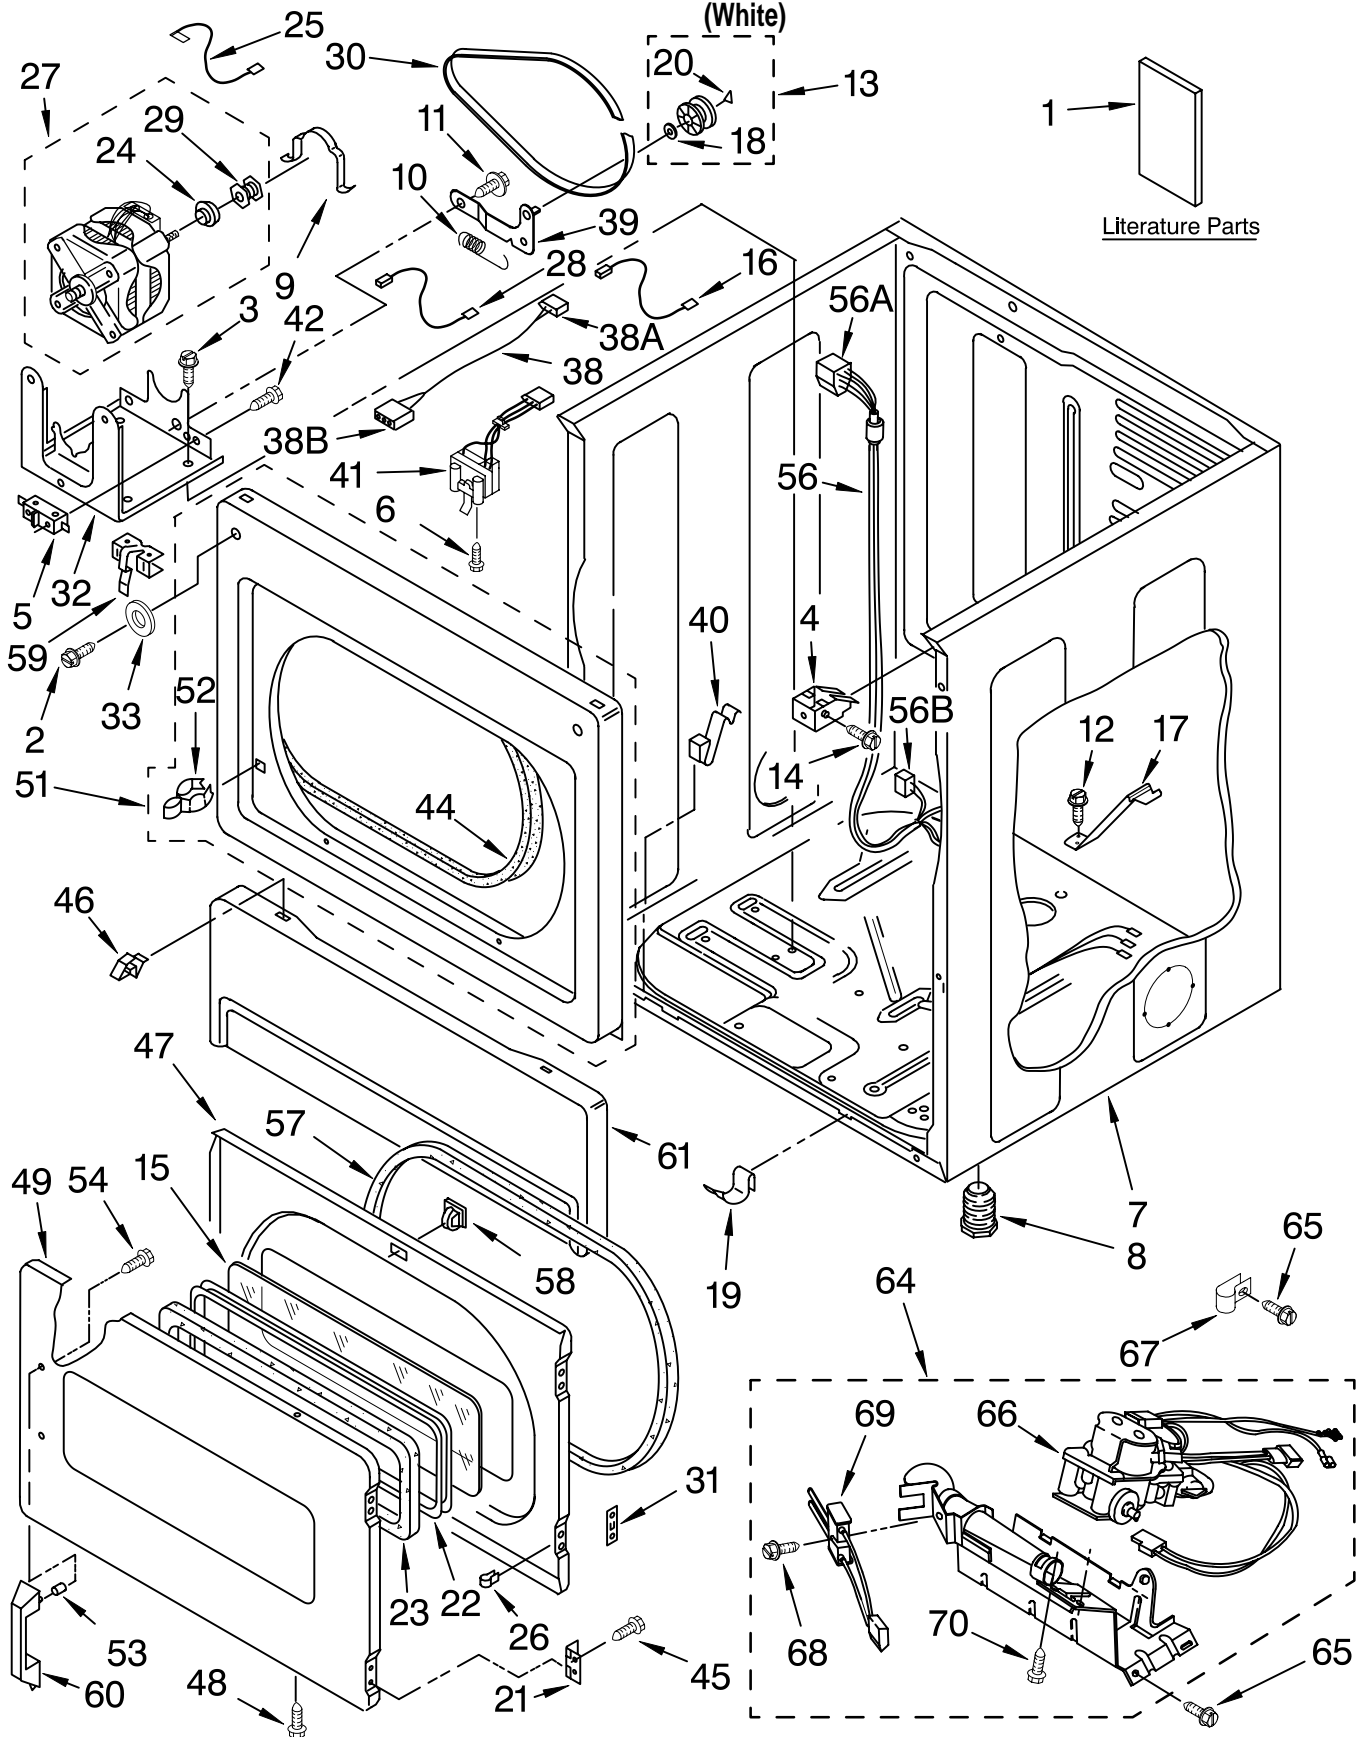

For Model: CSP2771KQ0

(White)

FOR ORDERING INFORMATION REFER TO PARTS PRICE LIST

LOWER CABINET AND FRONT PANEL PARTS

For Model: CSP2771KQ0
(White)

Illus. No.	Part No.	DESCRIPTION	Illus. No.	Part No.	DESCRIPTION	Illus. No.	Part No.	DESCRIPTION
1		Literature Parts (Located Behind Toe Panel)	17	8529757	Bracket, Burner	46	3388229	Retainer
	LIT8527892	Installation Instructions	18	233520	Washer, Thurst	47	3392905	Door, Rear
	LIT8527882	Wiring Diagram	19	297092	Clip (2)	48	694091	Screw, 8-18 x 3/8
	LIT8527886	Tech Sheet	20	690997	Tri-Ring	49	3392880	Door, Front
	LIT8527820	Service Parts List	21	3389247	Hinge And Pin (2)	51	3393081	Upper Front Panel
2	3393258	Screw, 10-16 x 1/2	22	3392914	Frame, Window	52	696144	Strike, Door
3	3390663	Screw, 10-16 x 1/2	23	3392915	Gasket, Window	53	3393933	Fastener
4	3391846	Clip, Front Panel (2)	24	3393657	Restrainer, Belt	54	718032	Screw, 8-18 x 3/4
5	3394881	Switch, Broken Belt	25	3398948	Wire, Jumper	56	8529853	Harness (Lower)
6	697773	Screw, 6-20 x 7/8	26	3389249	Nut, "U" (4)	56A	3390423	Plug, Mult- Terminal
7	8310656	Cabinet, Lower	27	8538264	Motor Assembly (60 Hz.)	56B	717252	Receptacle
8	3392100	Foot, Dryer (Plastic) (4)	28	3394081	Wire, Jumper	57	3390735	Seal, Door
9	660658	Clamp, Motor (2)	29	3389627	Pulley 60 Hz	58	3392538	Catch, Door Assembly
10	3387374	Spring, Idler	30	3387610	Belt, Drive	59	8066120	Lever, Snap Switch
11	3389420	Retainer, Idler	31	3390902	Clip, Door Hinge (2)	60	3392906	Handle, Door
12	693995	Screw, 8-18 x 3/8	32	3387118	Bracket, Motor	61	697215	Panel, Toe
13	3388672	Pulley Assembly	33	3392186	Washer	64	3401797	Burner Assembly 60 Hz. (Refer To Pages 10 & 11 for Further Breakdown)
14	3391915	Screw, 10-16 x 1	38	8283298	Jumper, Door Switch	65	3390647	Screw, 8-18 x 1/2
15	3392918	Window (Not Shown Part 3396122, Window Pack. Includes Illus. 15 & 23)	38A	717253	Plug, 2-Way	66	3401775	Valve, Gas (Complete) 60 Hz
16	3394081	Wire, Belt Switch	38B	3936144	Connector	67	3387561	Clamp, Pipe
			39	3388674	Bracket, Idler	68	3393909	Screw, 8-32 x 7/8
			40	3388600	Clip, Lint Duct	69	686590	Ignitor
			41	3406109	Door Switch Assembly	70	3387057	Screw, 8-18 x 3/8
			42	98129	Screw, 6-20 x 1-1/16			
			44	3387242	Seal, Front Panel			
			45	342055	Screw, 8-18 x 1/2			